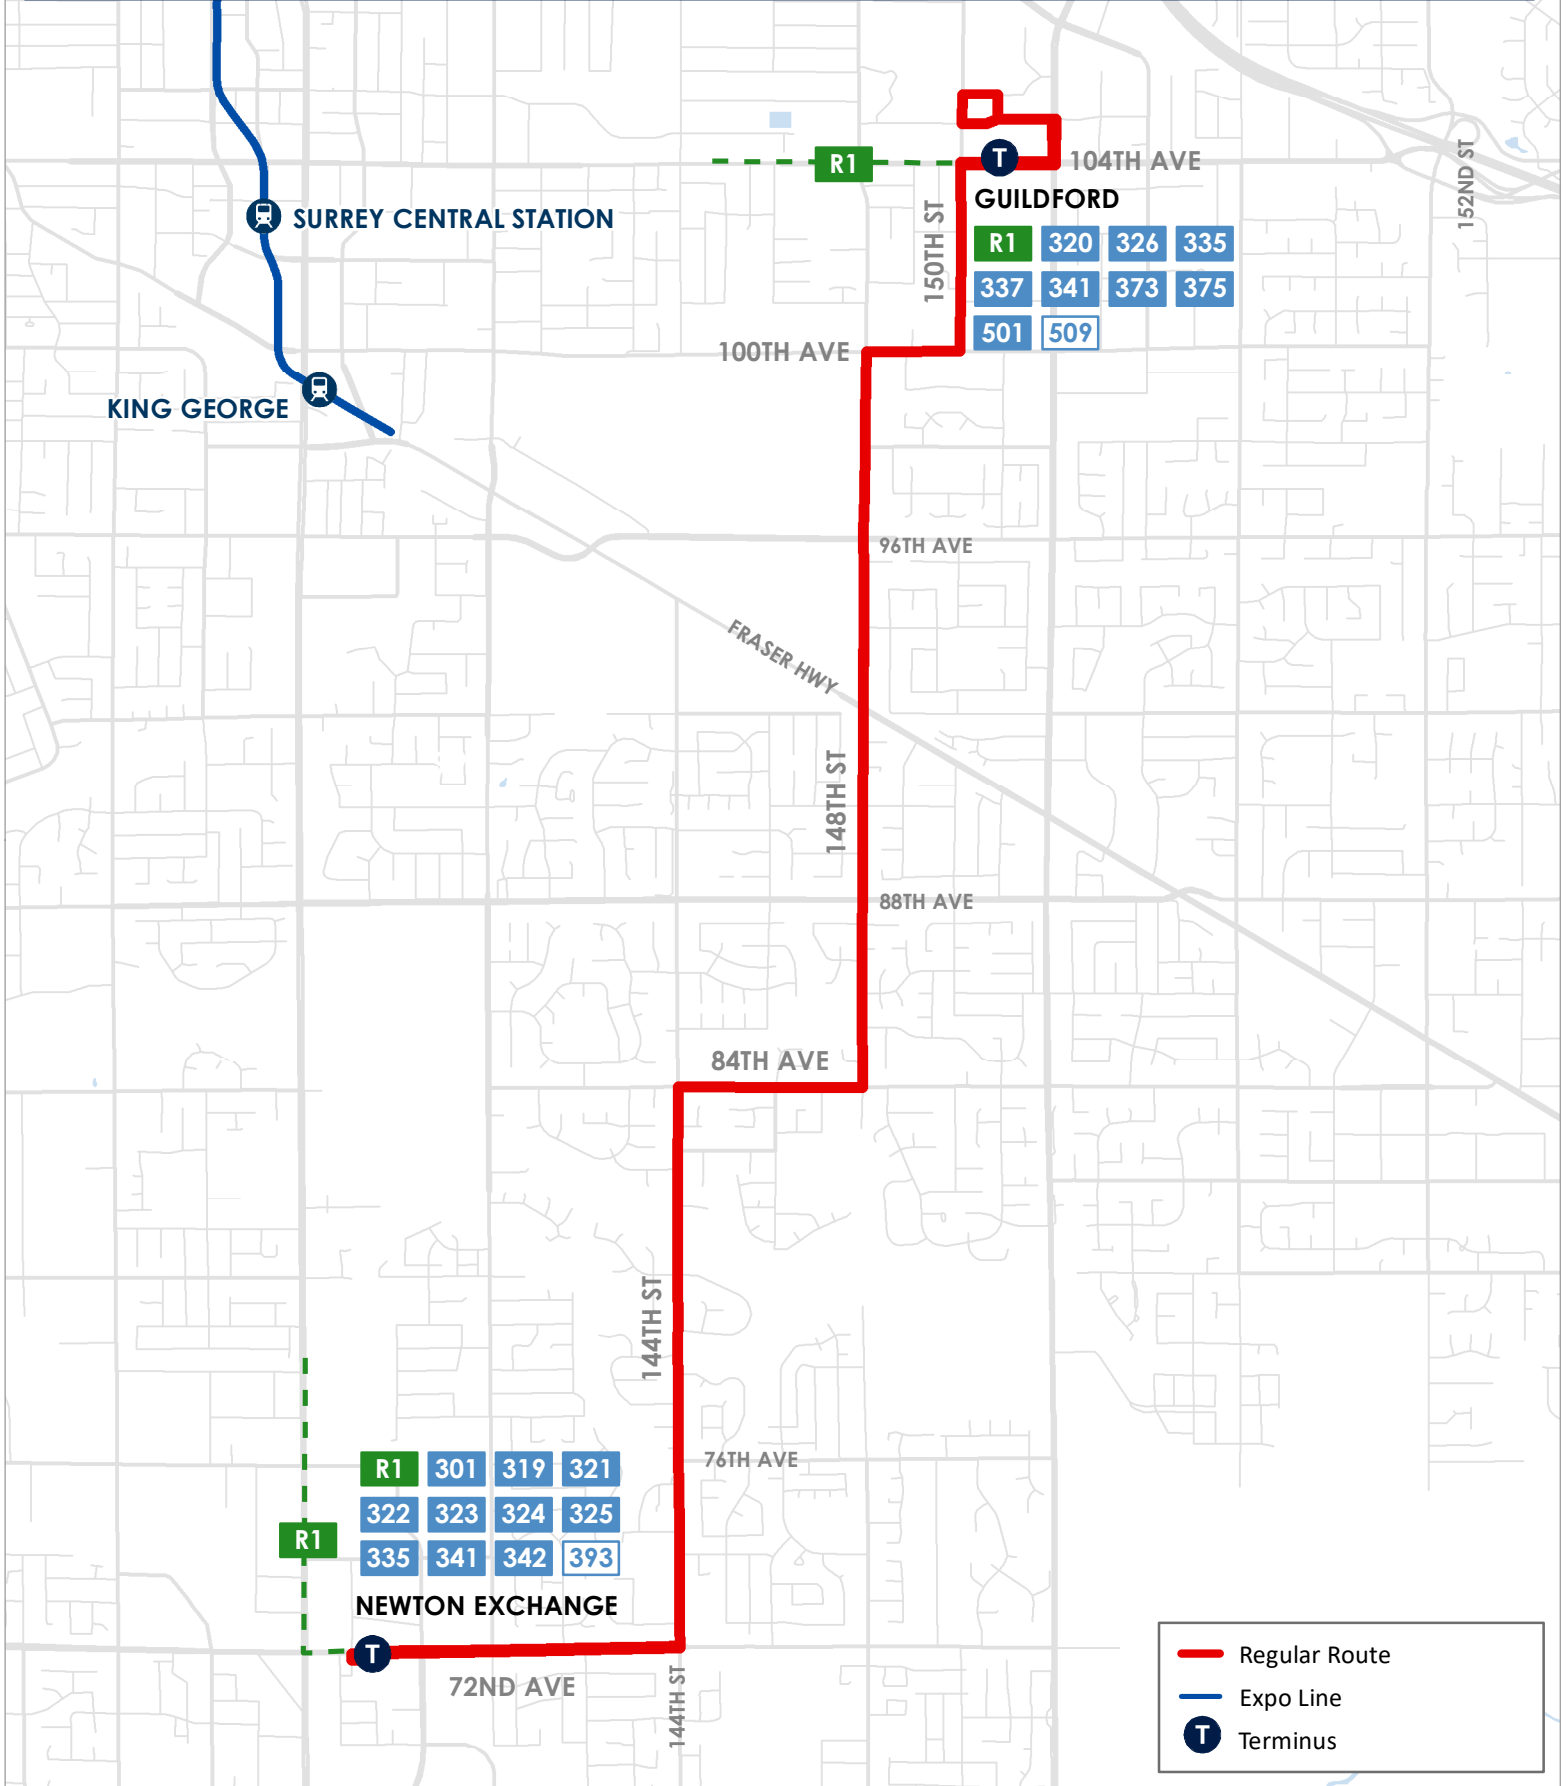

# 341 148TH STREET GUILDFORD / NEWTON EXCHANGE

R1	320	326	335
	337	341	373
	501	509	

R1	301	319	321
	322	323	324
	325	335	341
	342	393	

- Regular Route
- Expo Line
- T Terminus