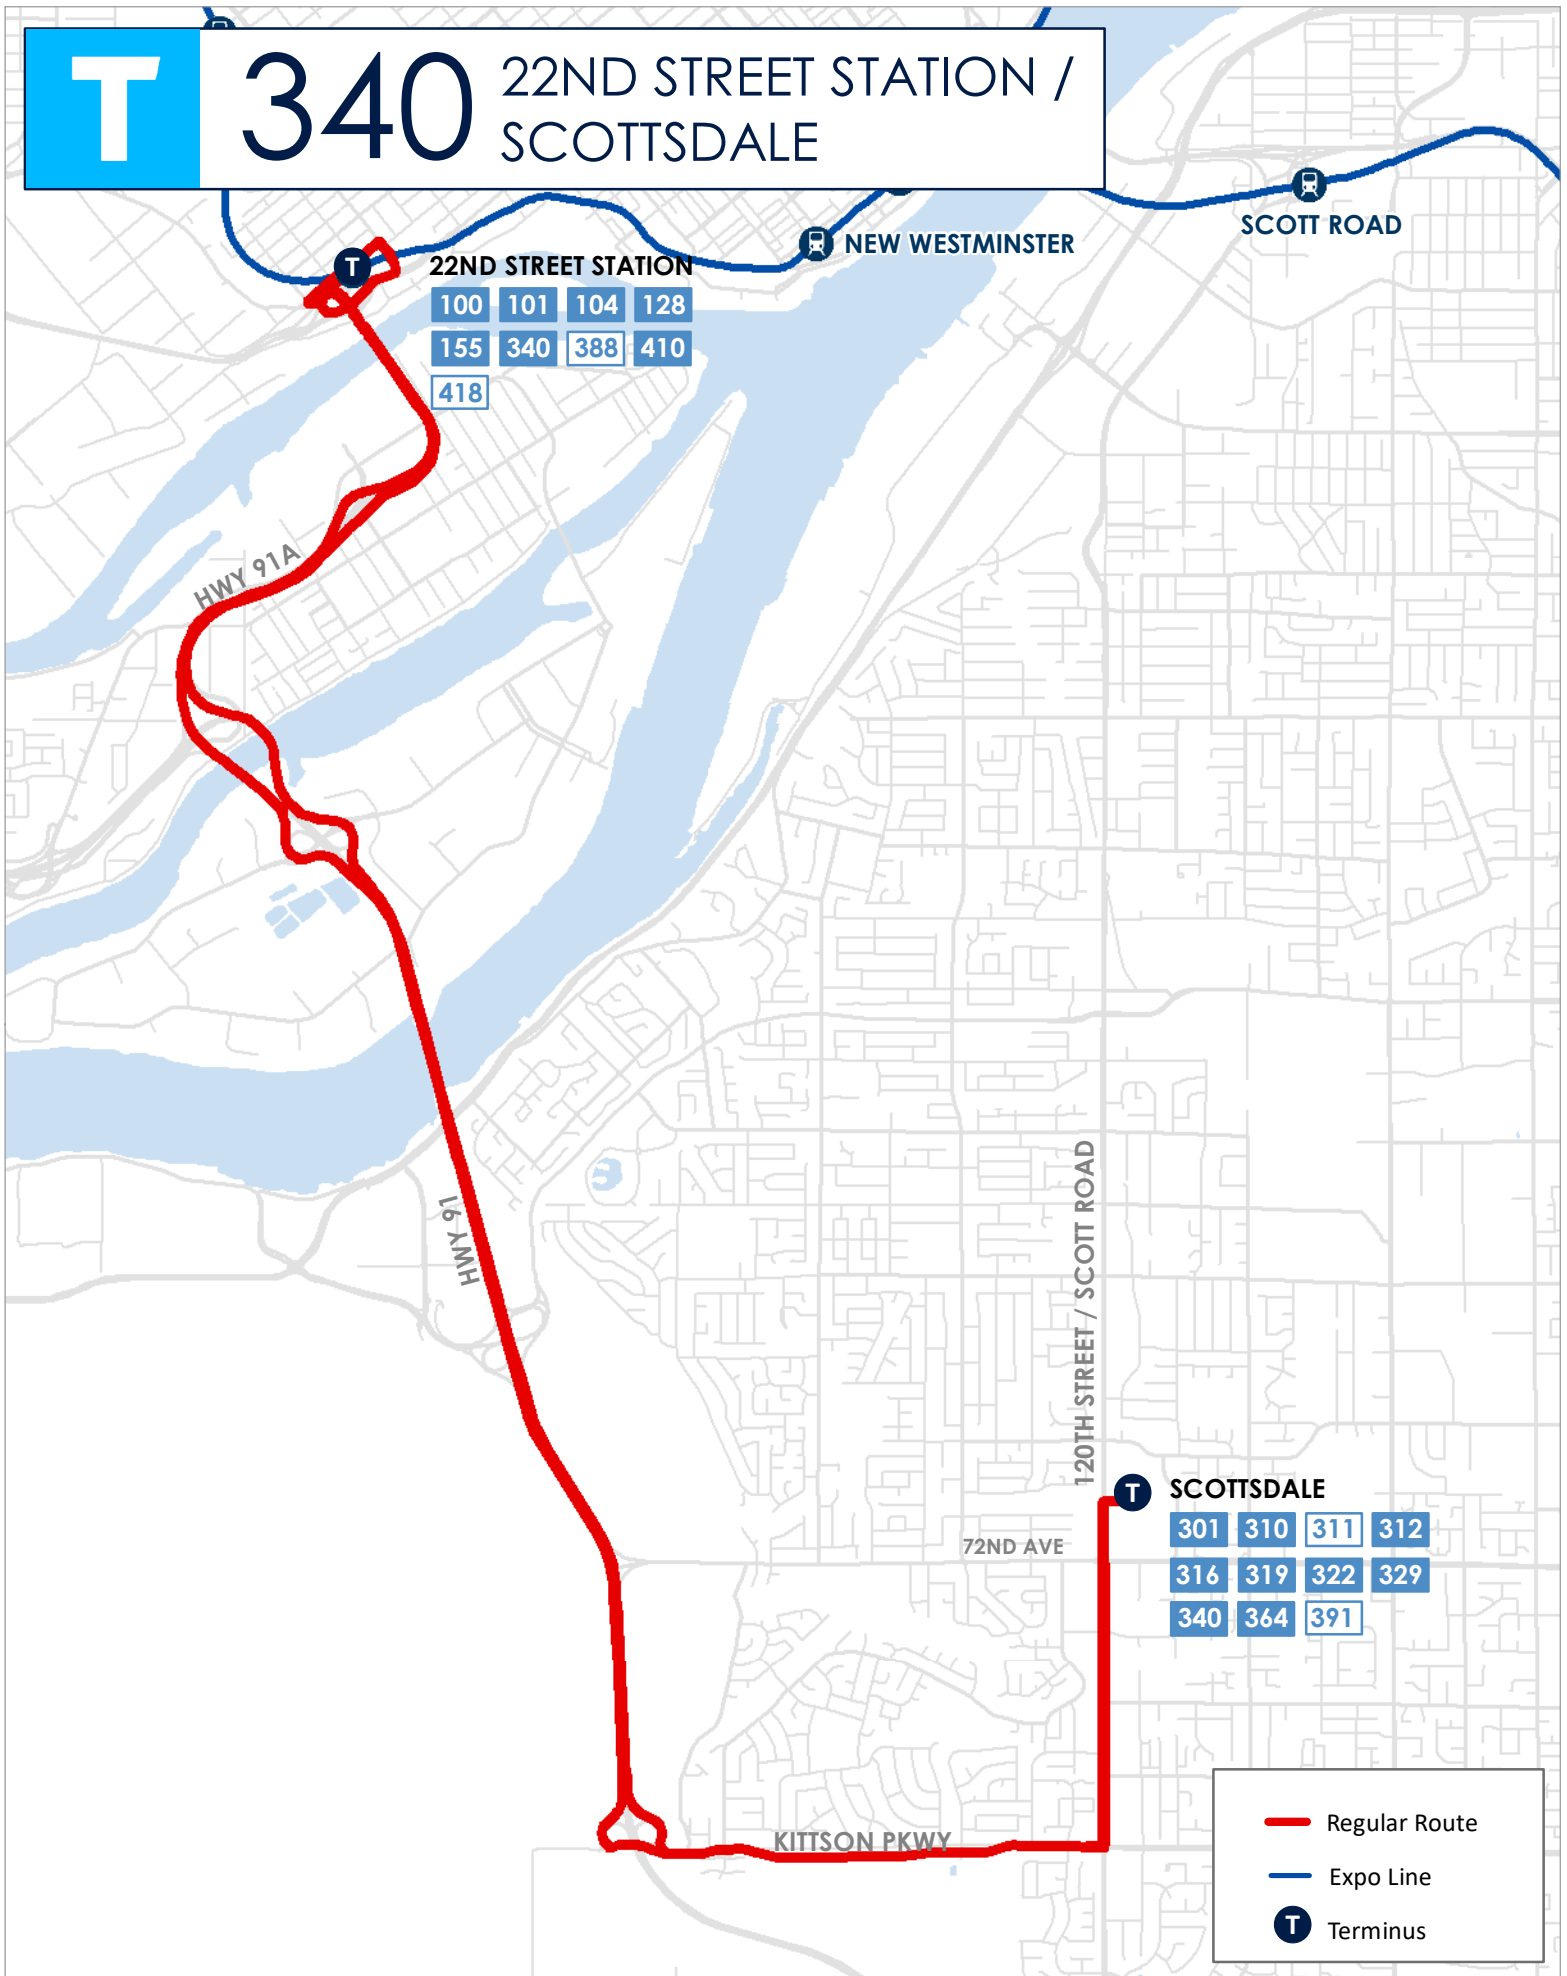

T 340 22ND STREET STATION / SCOTTSDALE

22ND STREET STATION
 100 101 104 128
 155 340 388 410
 418

SCOTTSDALE
 301 310 311 312
 316 319 322 329
 340 364 391

- Regular Route
- Expo Line
- T** Terminus