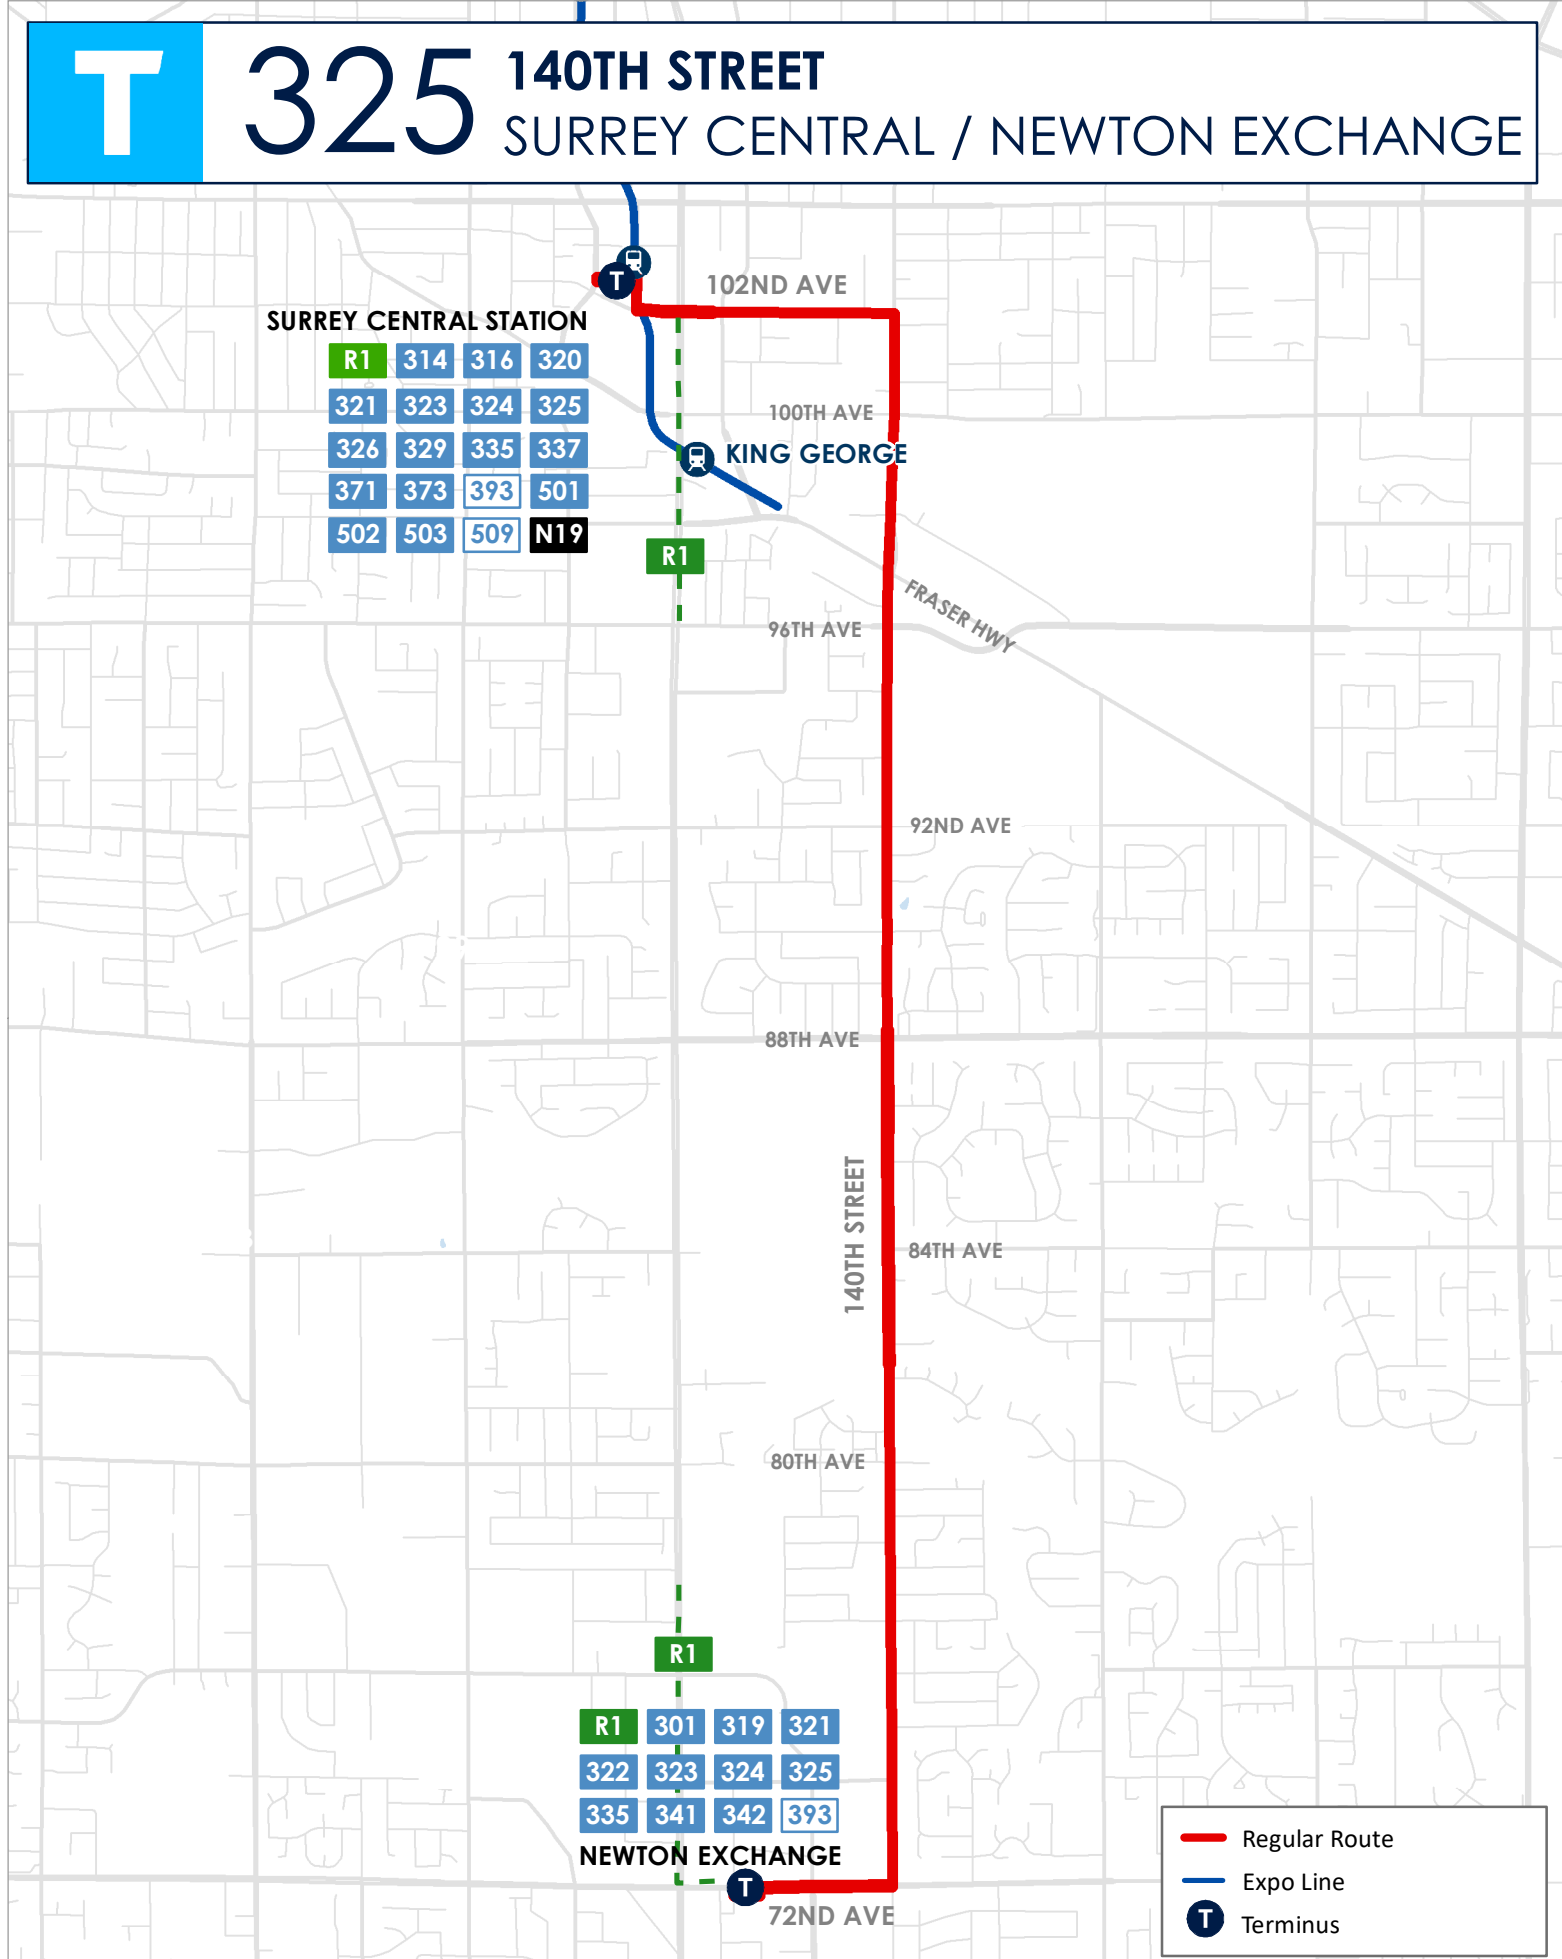

325 140TH STREET

SURREY CENTRAL / NEWTON EXCHANGE

SURREY CENTRAL STATION

R1	314	316	320
321	323	324	325
326	329	335	337
371	373	393	501
502	503	509	N19

R1	301	319	321
322	323	324	325
335	341	342	393

NEWTON EXCHANGE

- Regular Route
- Expo Line
- Terminus