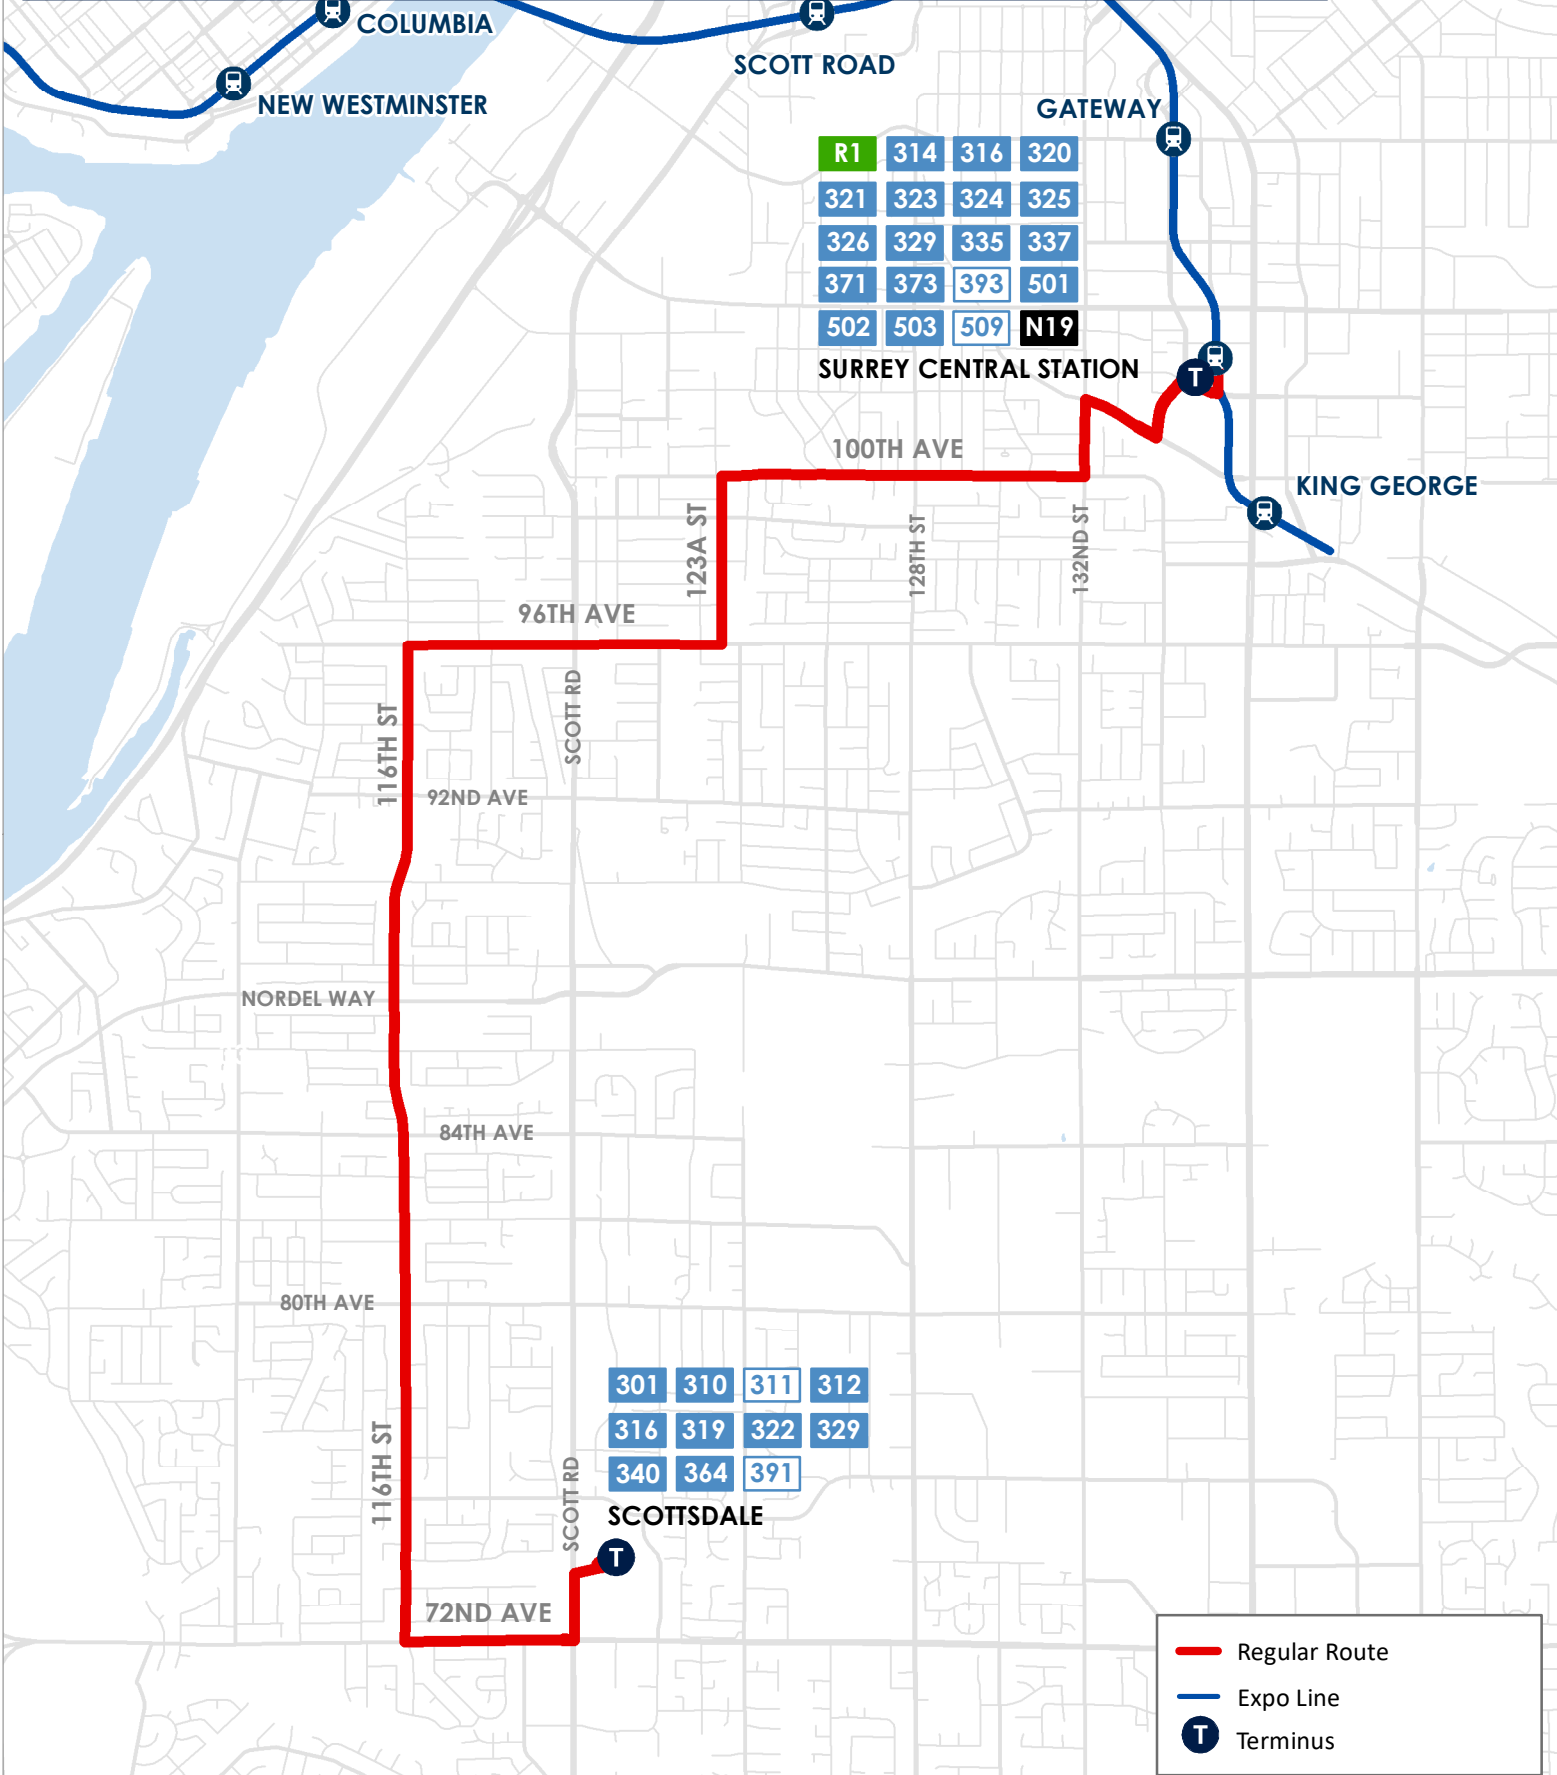

T 316 116TH STREET SURREY CENTRAL / SCOTTSDALE

- Regular Route
- Expo Line
- T** Terminus