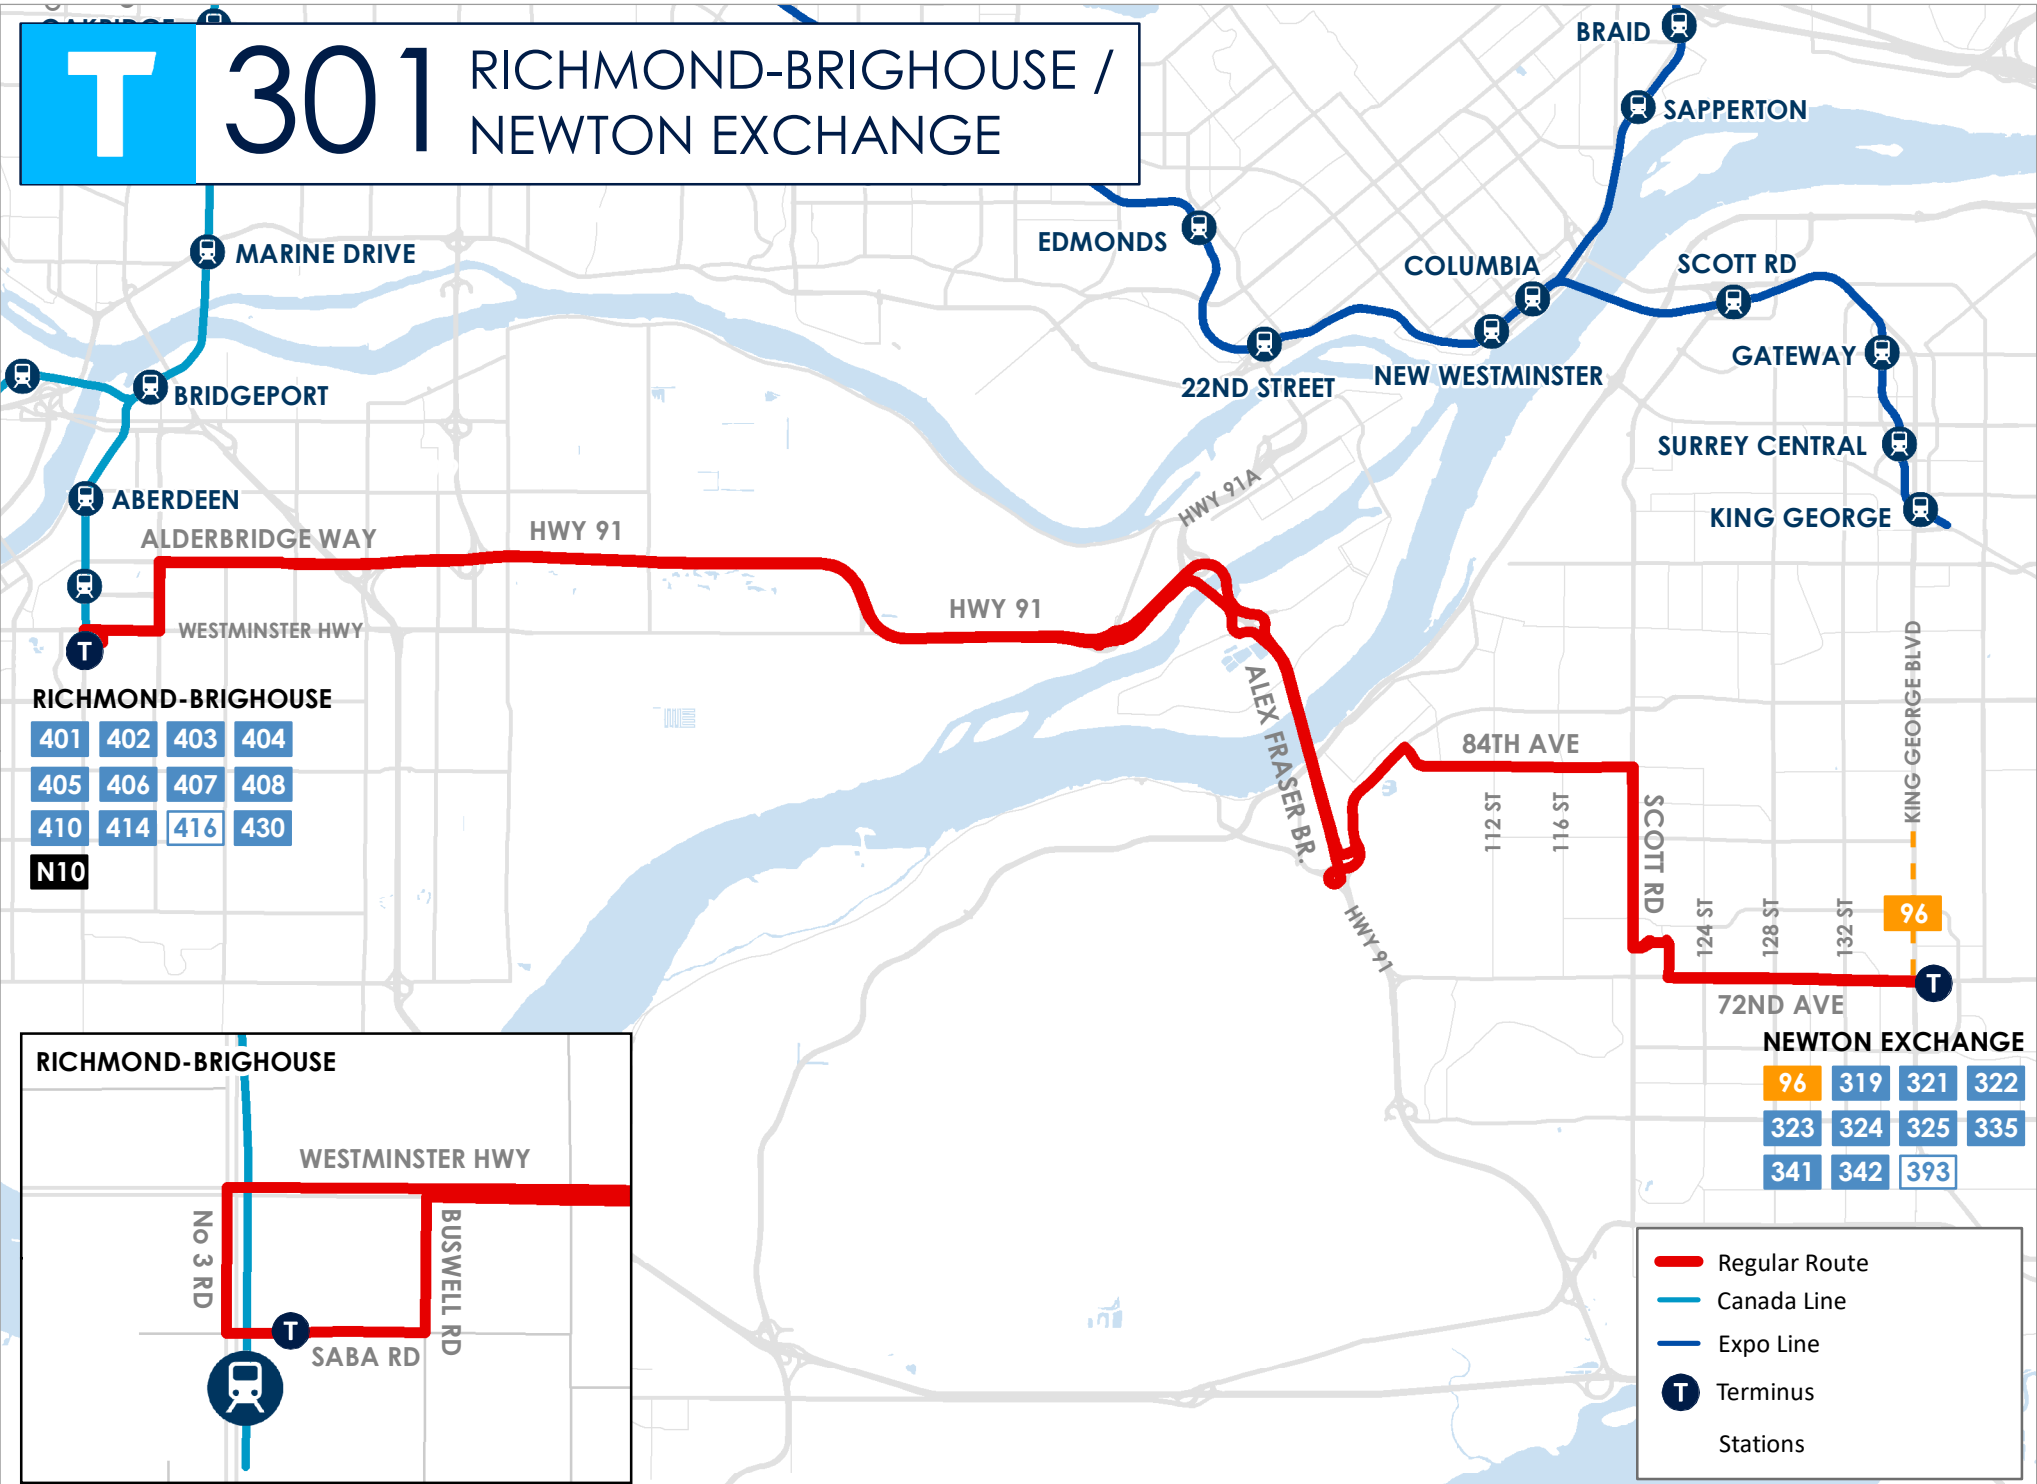

T 301 RICHMOND-BRIGHOUSE / NEWTON EXCHANGE

RICHMOND-BRIGHOUSE

- 401 402 403 404
- 405 406 407 408
- 410 414 416 430
- N10**

NEWTON EXCHANGE

- 96 319 321 322
- 323 324 325 335
- 341 342 393

- Regular Route
- Canada Line
- Expo Line
- T** Terminus
- Stations