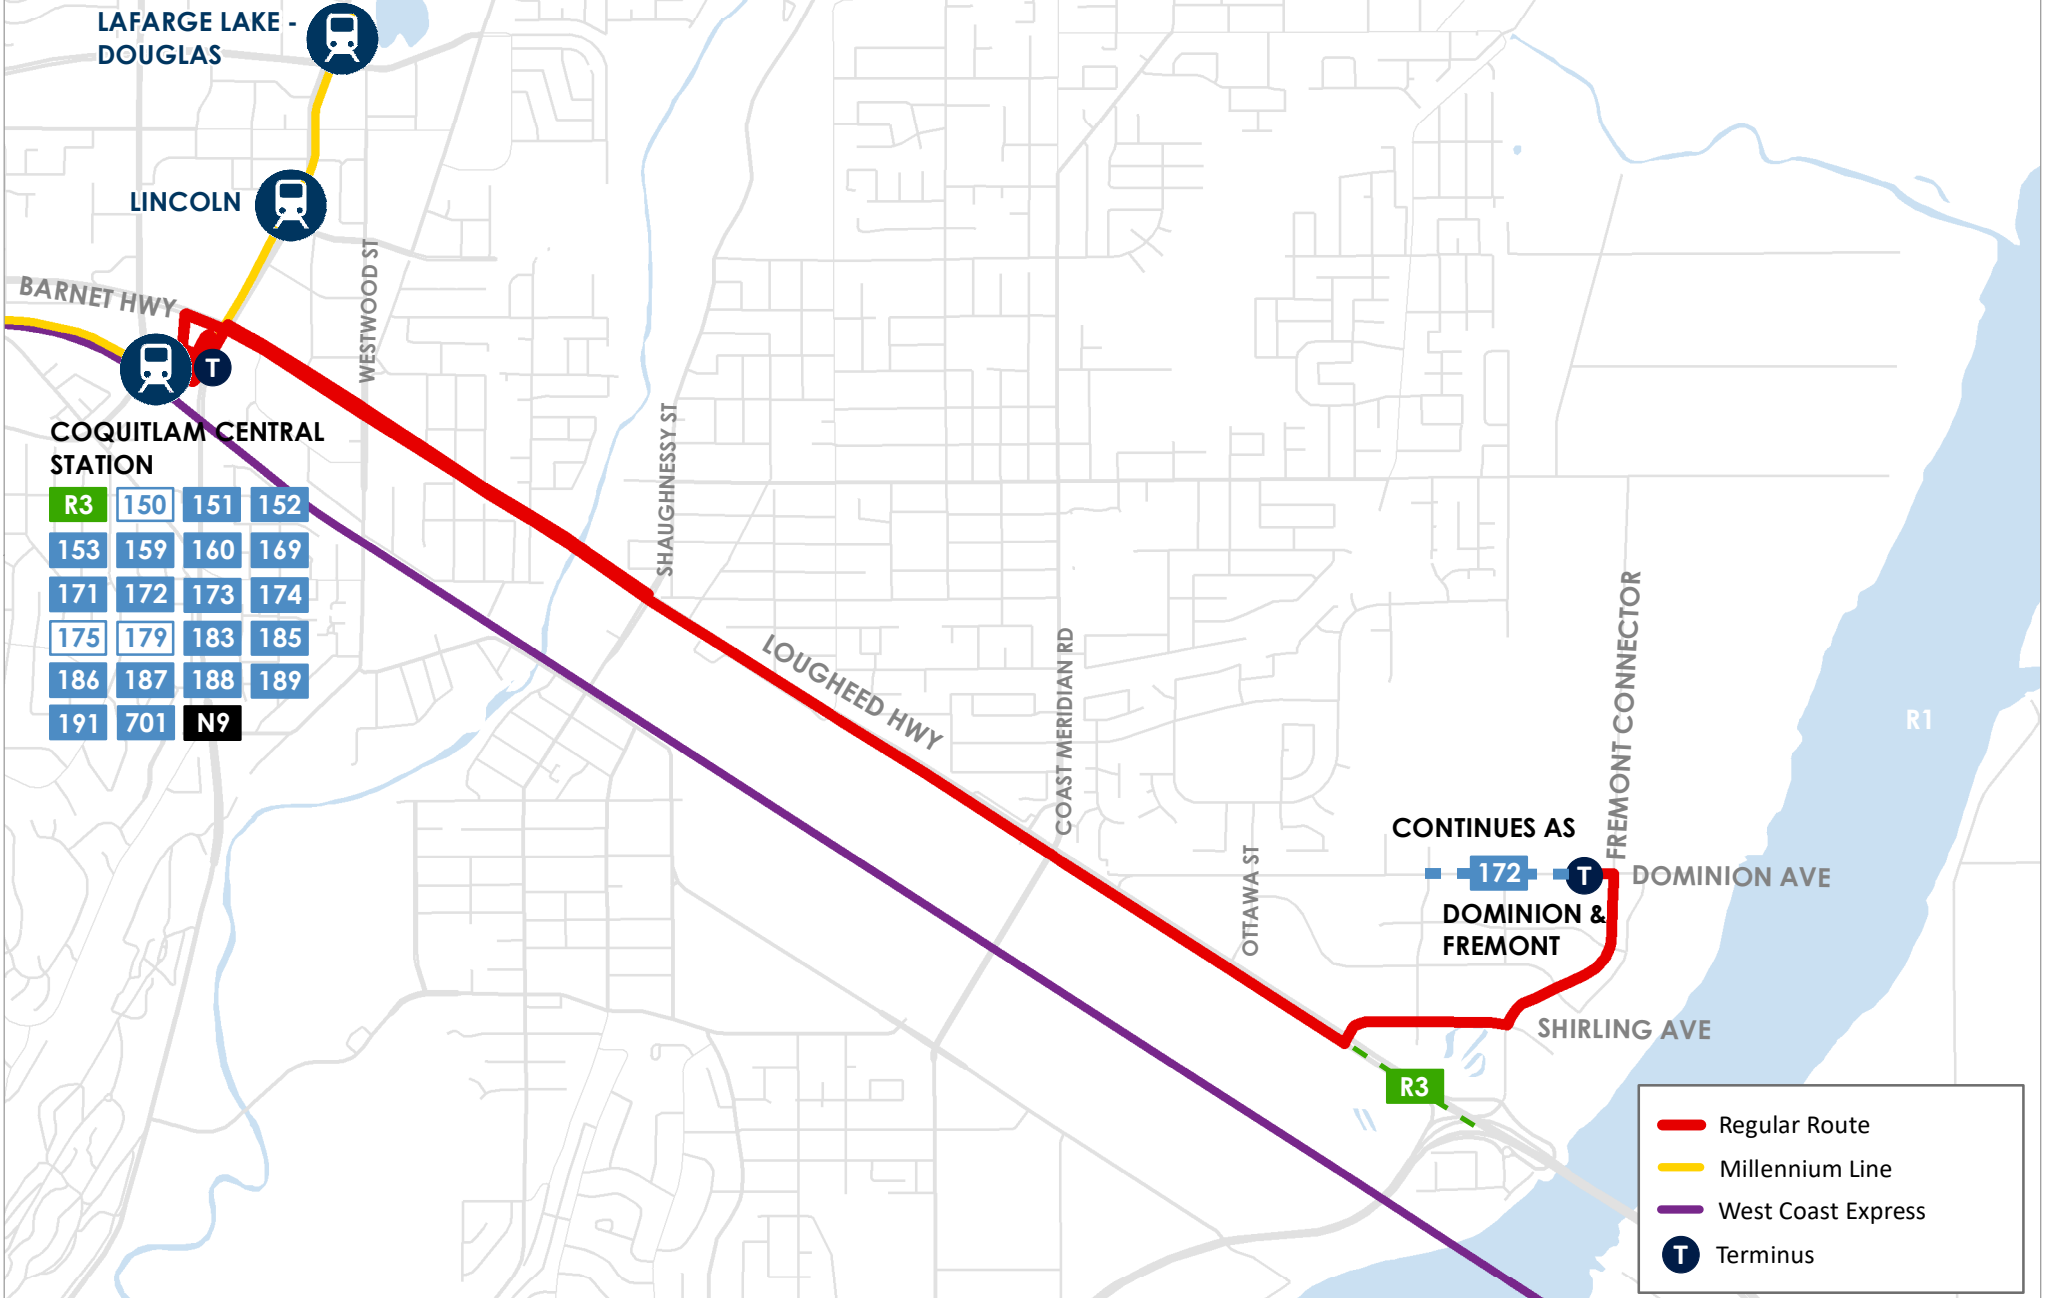

171 COQUITLAM CENTRAL STATION / FREMONT

COQUITLAM CENTRAL STATION

R3	150	151	152
153	159	160	169
171	172	173	174
175	179	183	185
186	187	188	189
191	701	N9	

CONTINUES AS

172

DOMINION & FREMONT

- Regular Route
- Millennium Line
- West Coast Express
- Terminus