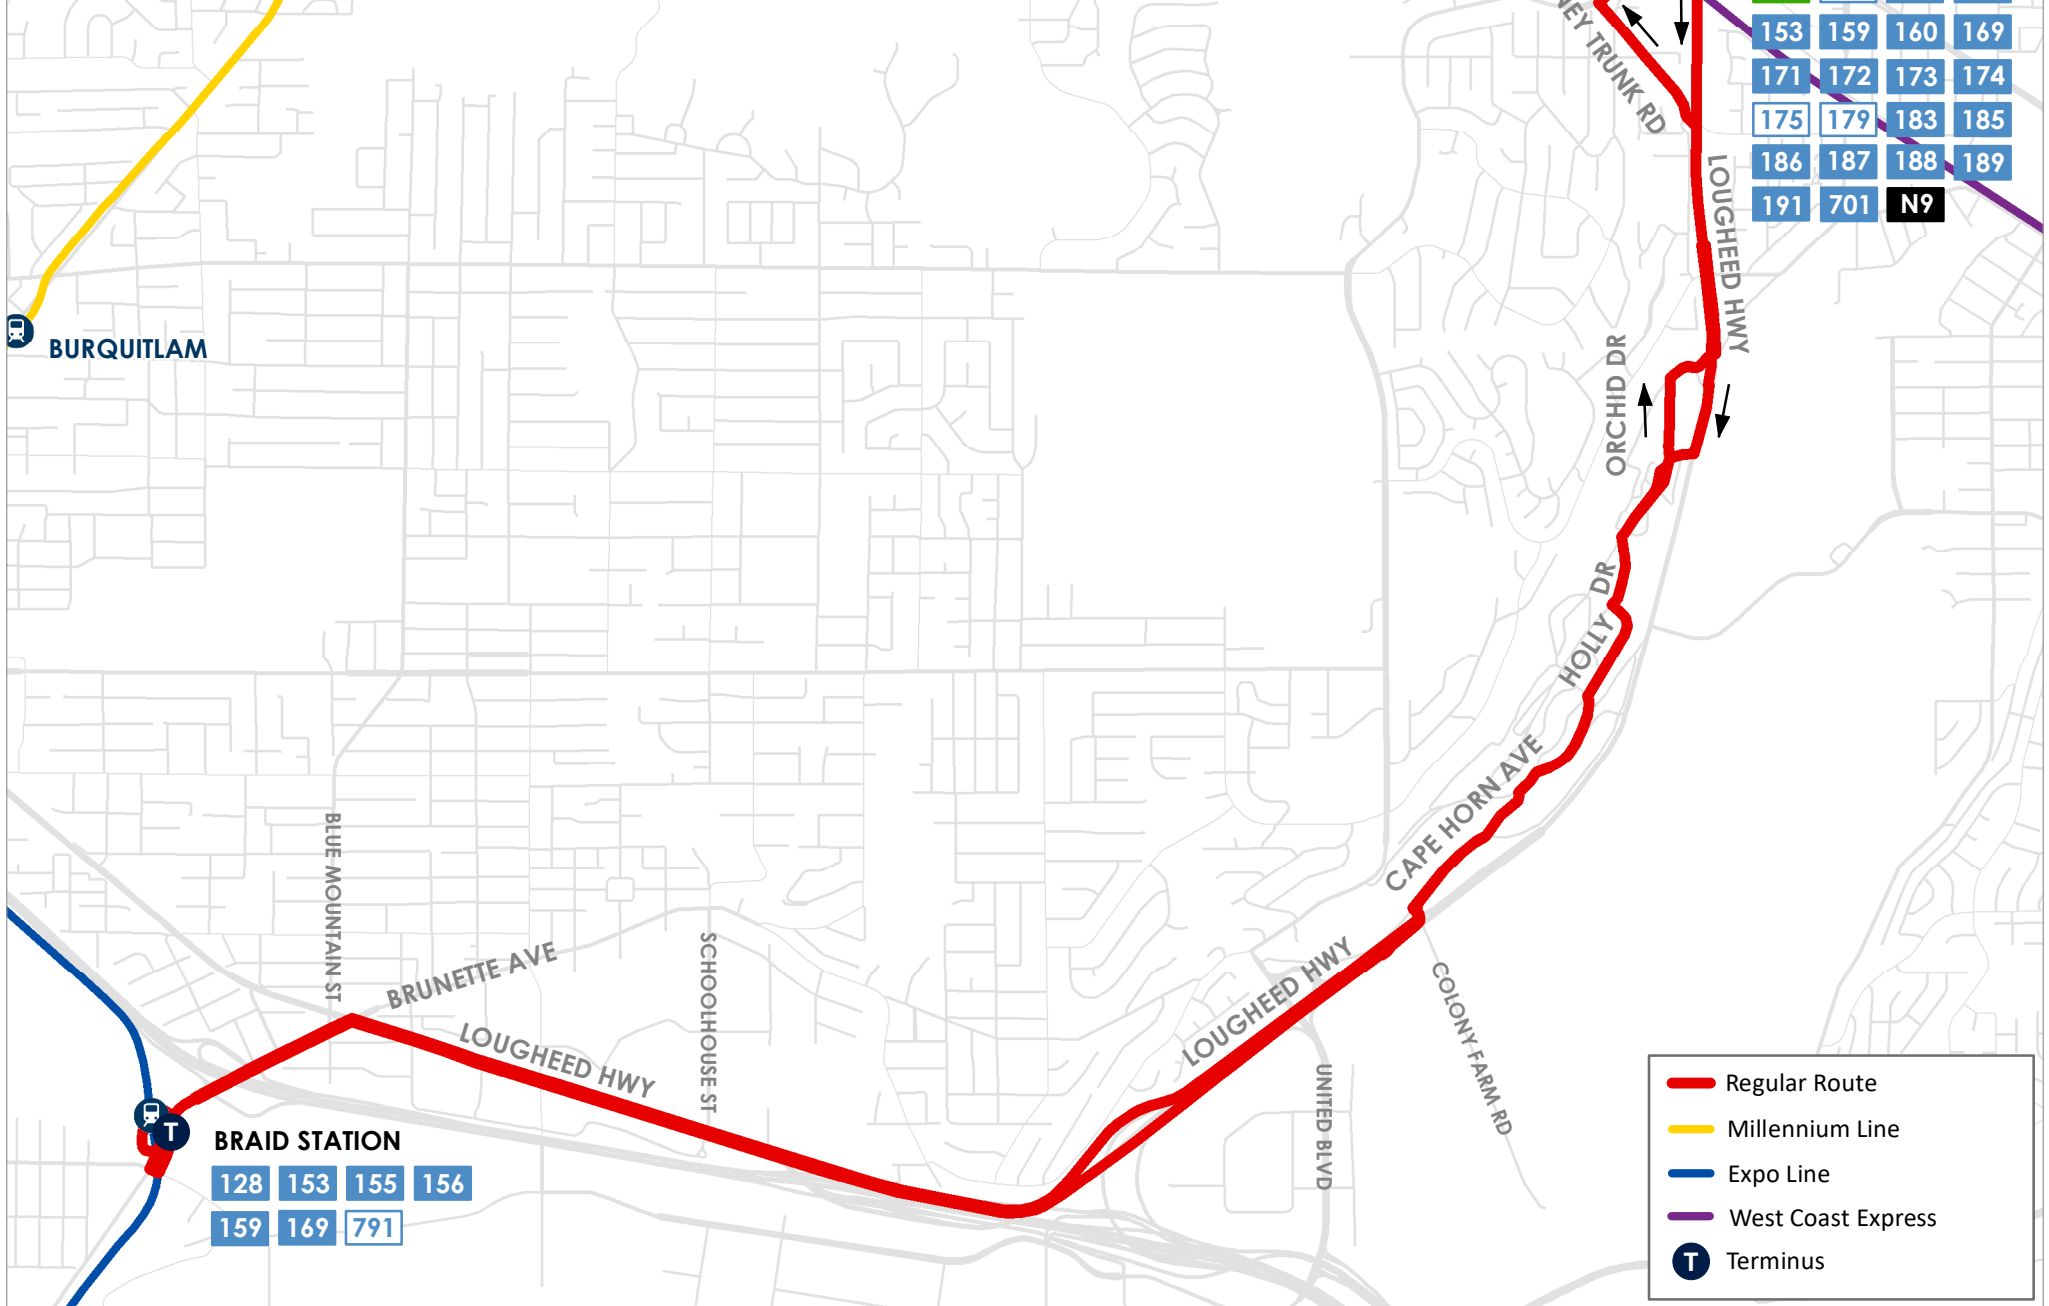

169 COQUITLAM CENTRAL STATION BRAID STATION

COQUITLAM CENTRAL

R3	150	151	152
153	159	160	169
171	172	173	174
175	179	183	185
186	187	188	189
191	701	N9	

BRAID STATION

128	153	155	156
159	169	791	

- Regular Route
- Millennium Line
- Expo Line
- West Coast Express
- T** Terminus