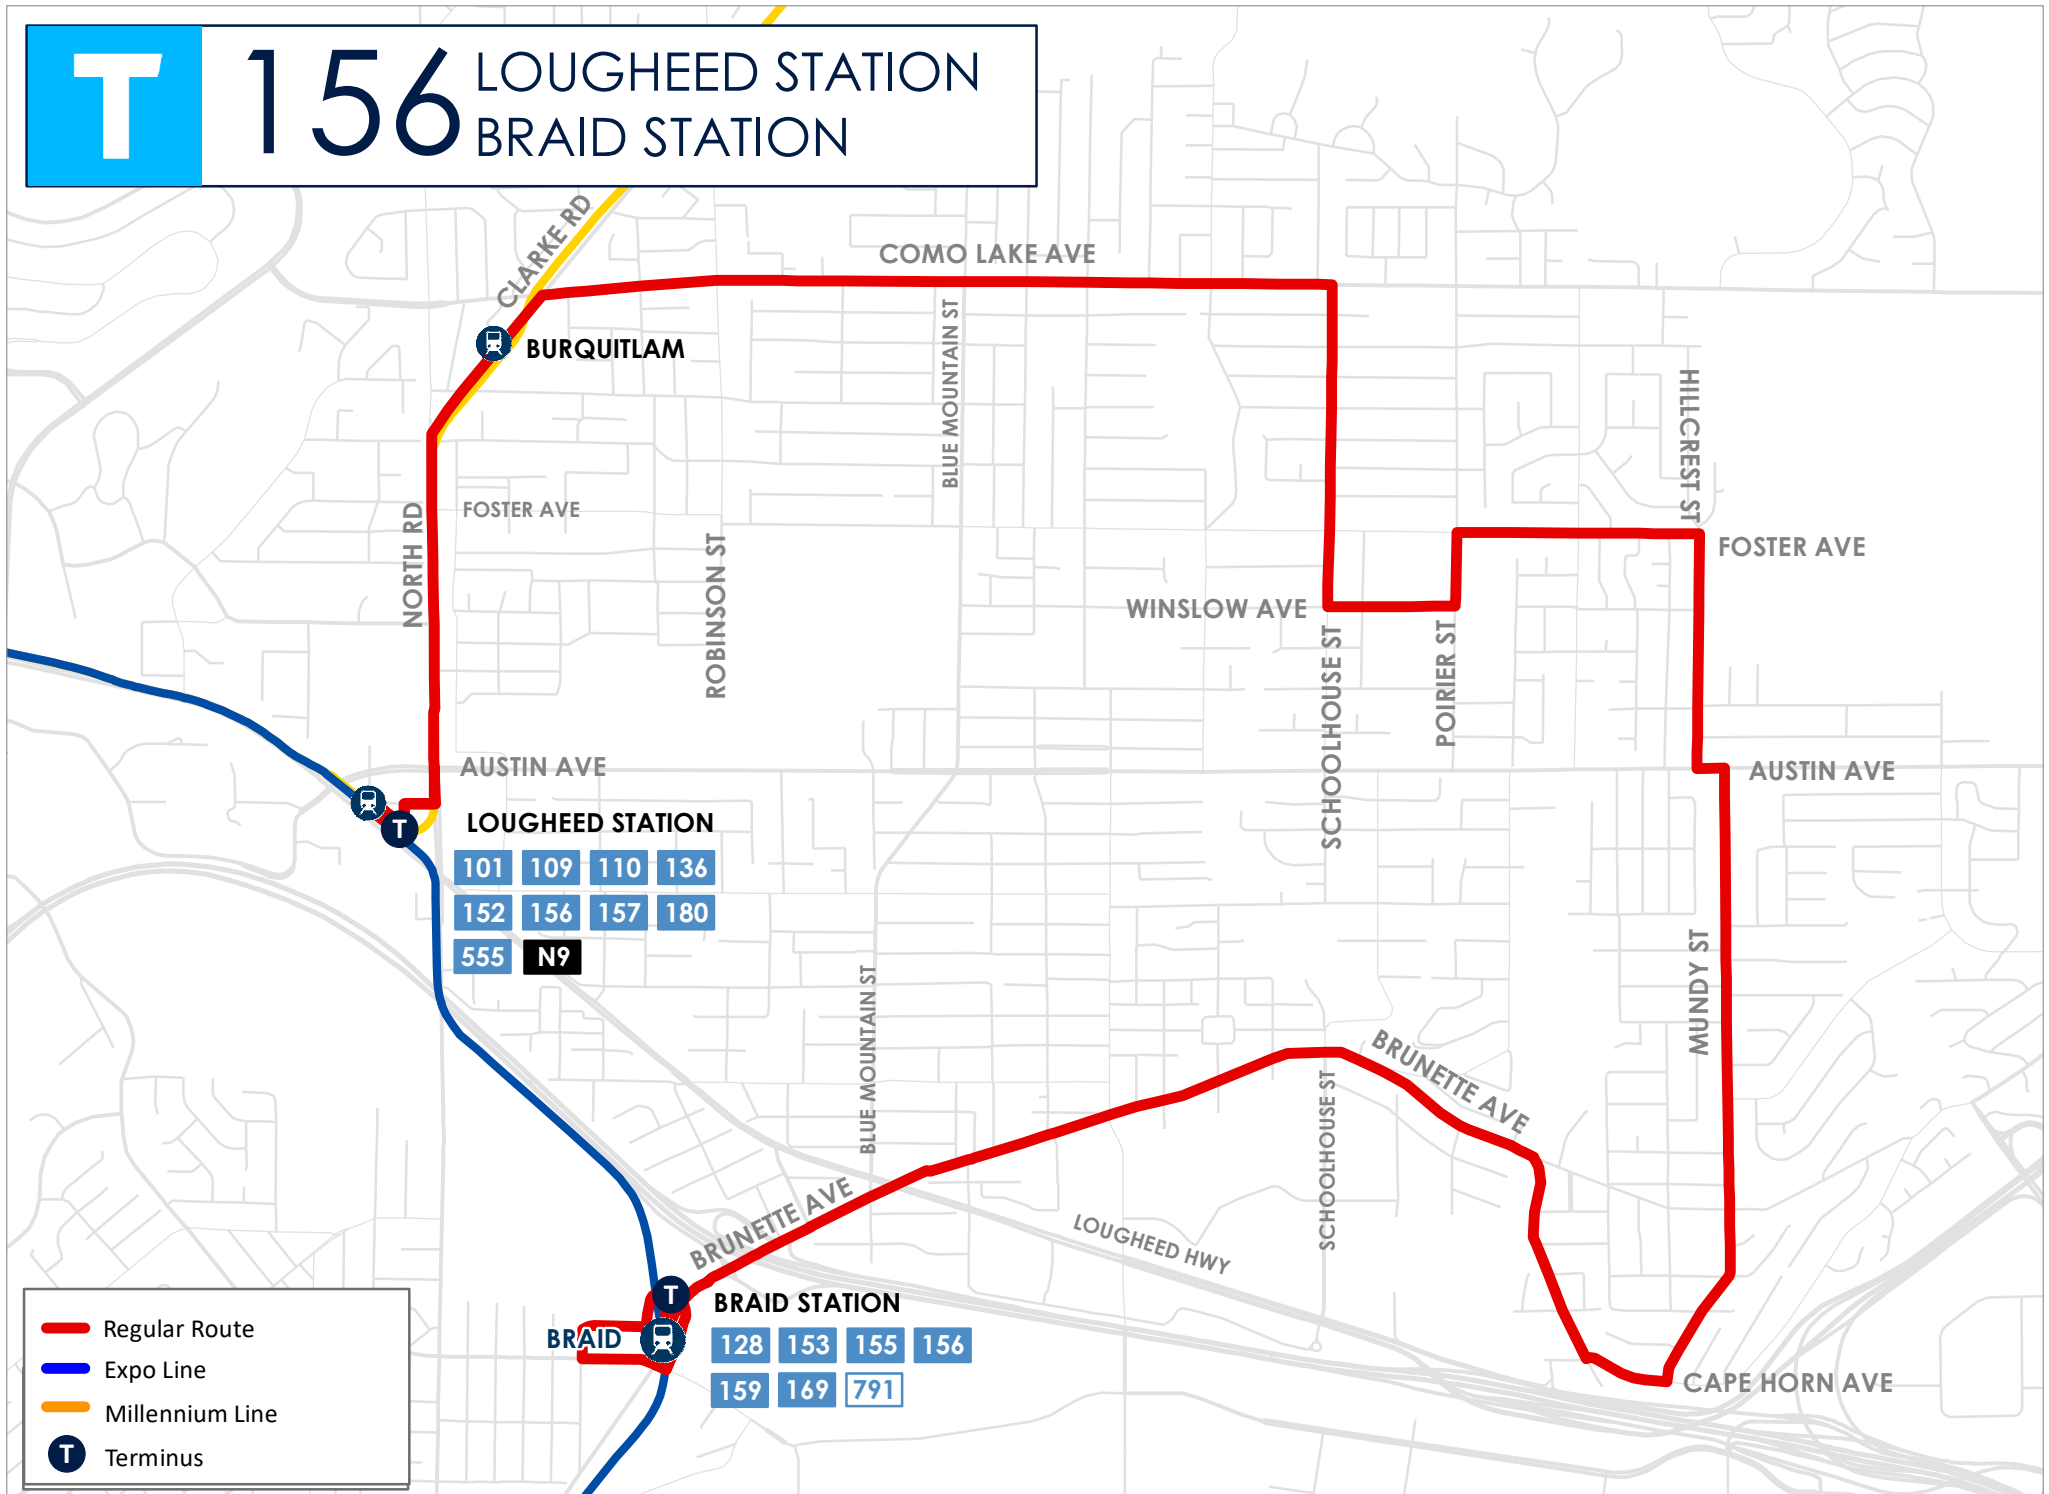

156 LOUGHEED STATION BRAID STATION

LOUGHEED STATION

101	109	110	136
152	156	157	180
555	N9		

BRAID STATION

128	153	155	156
159	169	791	

- Regular Route
- Expo Line
- Millennium Line
- Terminus