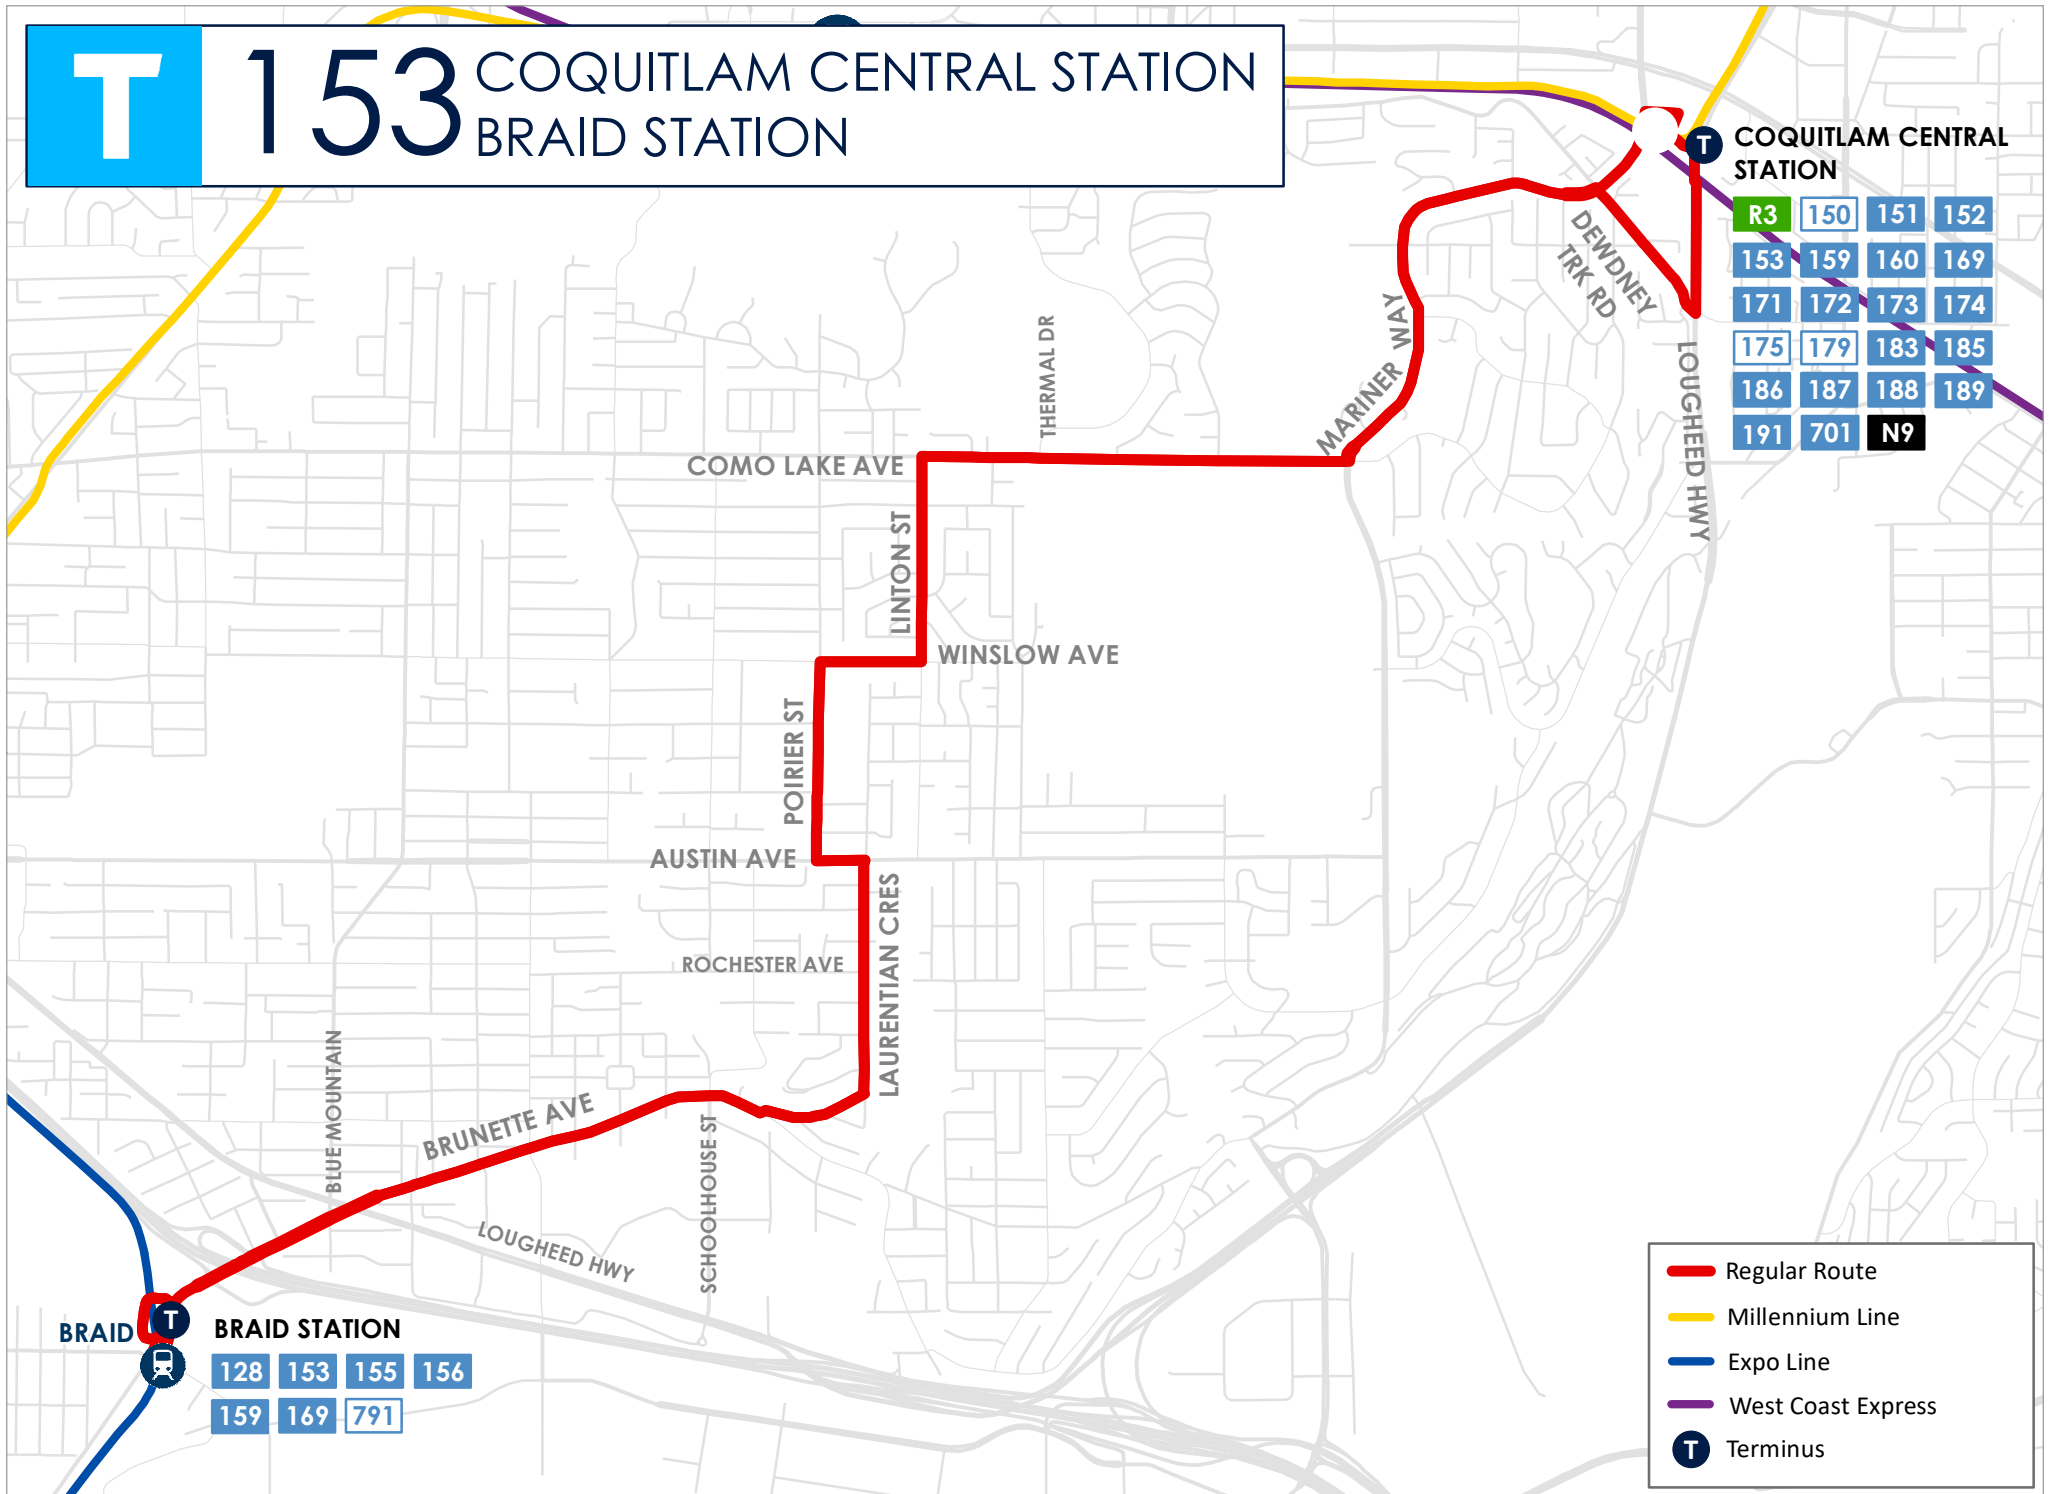

153 COQUITLAM CENTRAL STATION BRAID STATION

T COQUITLAM CENTRAL STATION

R3	150	151	152
153	159	160	169
171	172	173	174
175	179	183	185
186	187	188	189
191	701	N9	

BRAID **T** **BRAID STATION**

128	153	155	156
159	169	791	

- Regular Route
- Millennium Line
- Expo Line
- West Coast Express
- T** Terminus