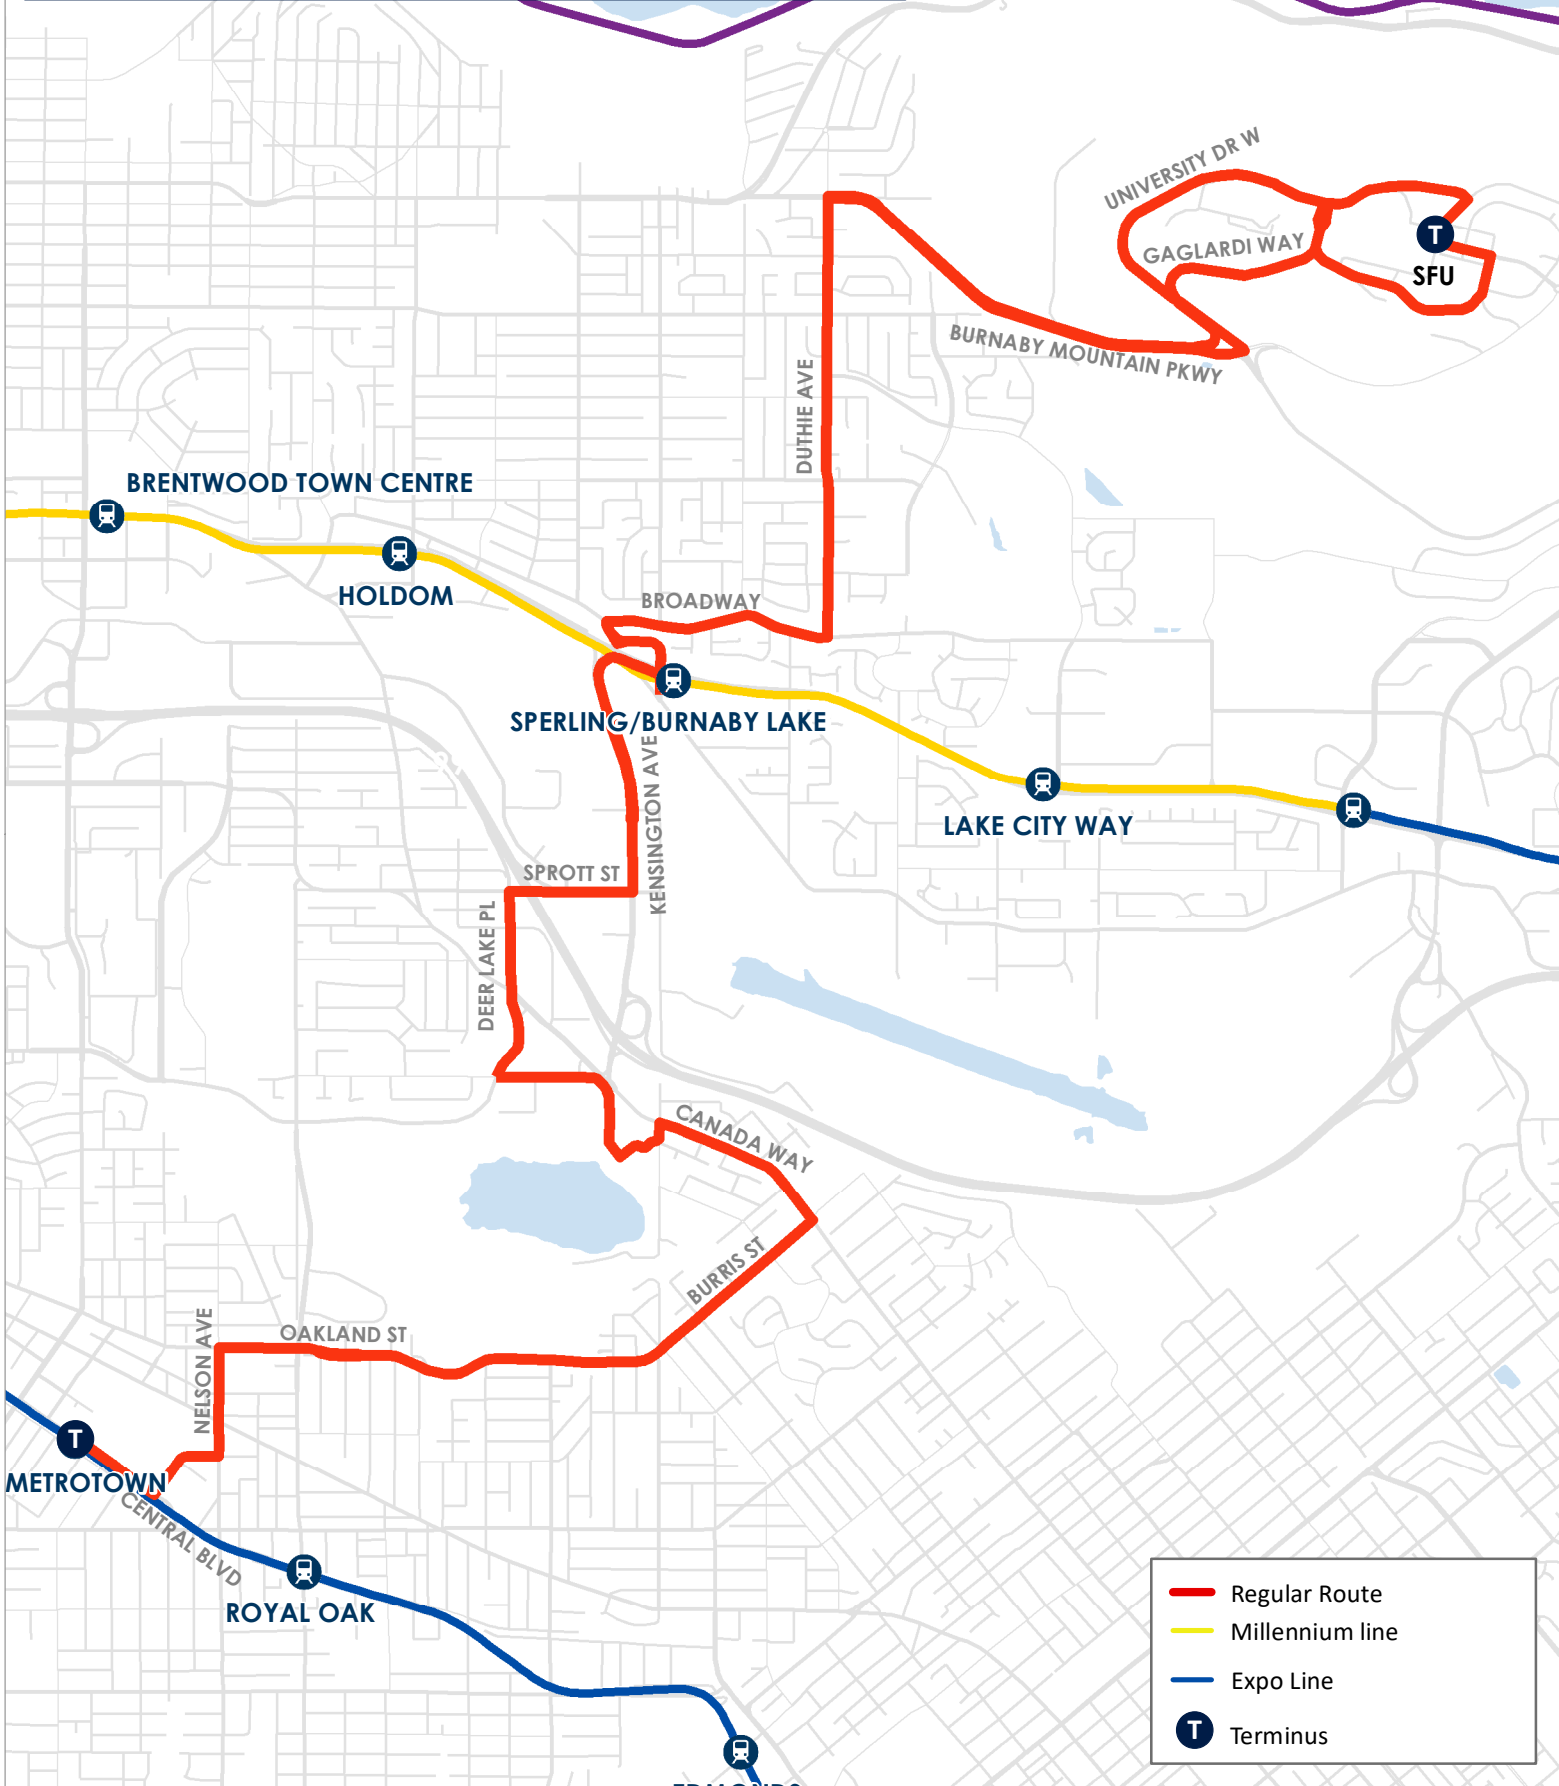

# T 144 METROTOWN/ SFU

- Regular Route
- Millennium line
- Expo Line
- T Terminus