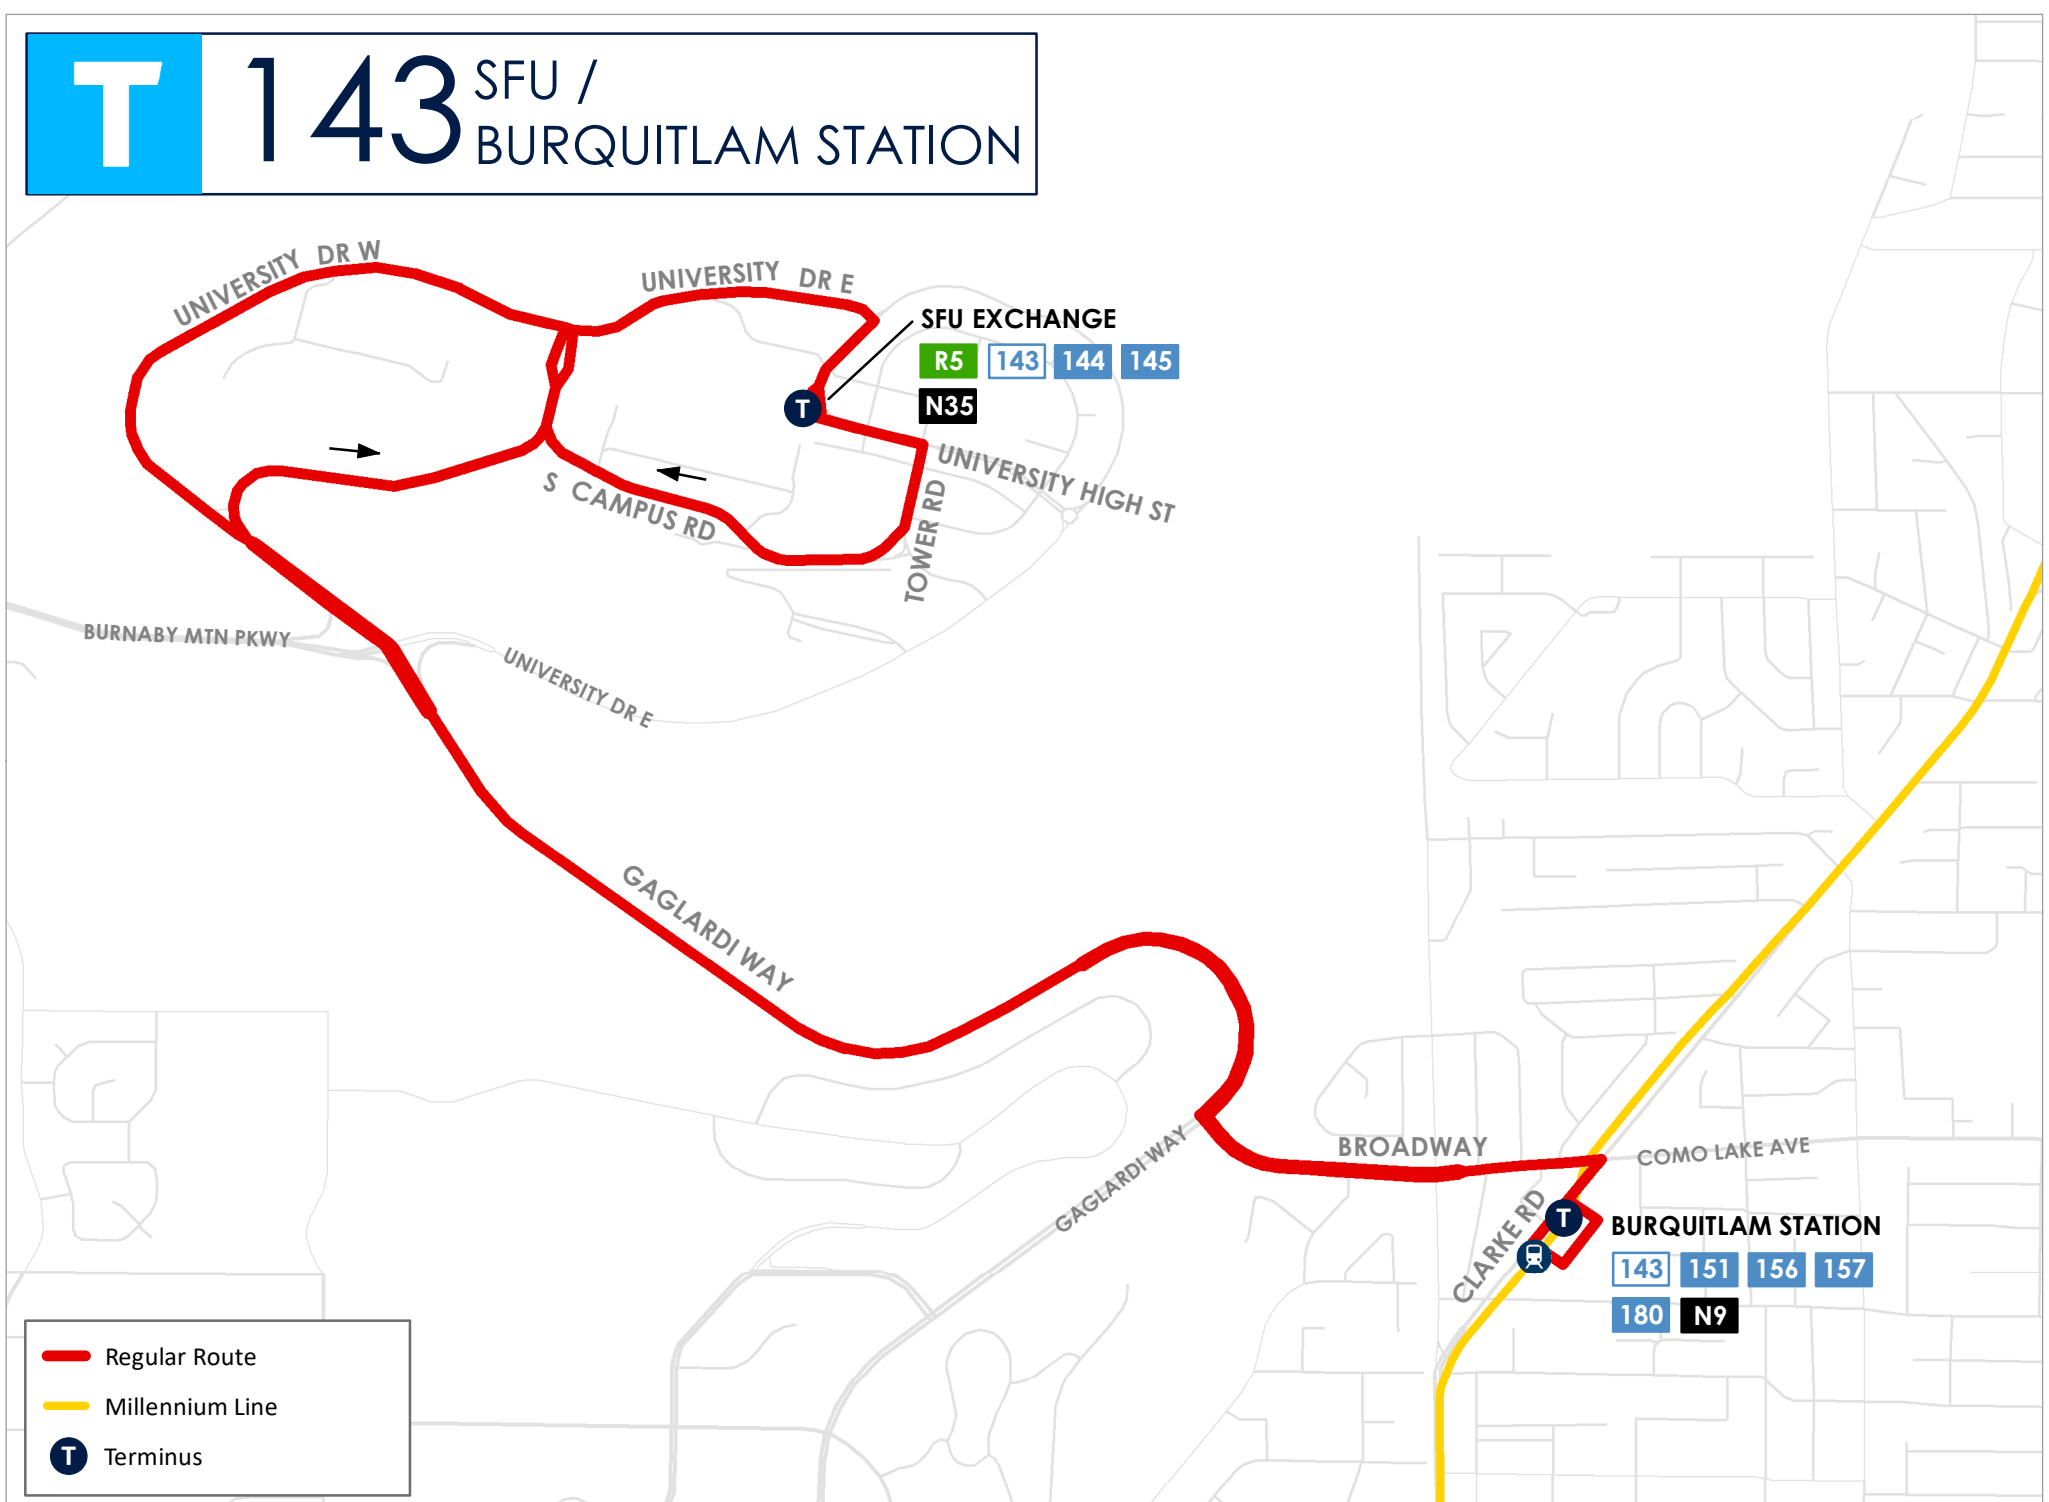

143 SFU / BURQUITLAM STATION

- Regular Route
- Millennium Line
- Terminus