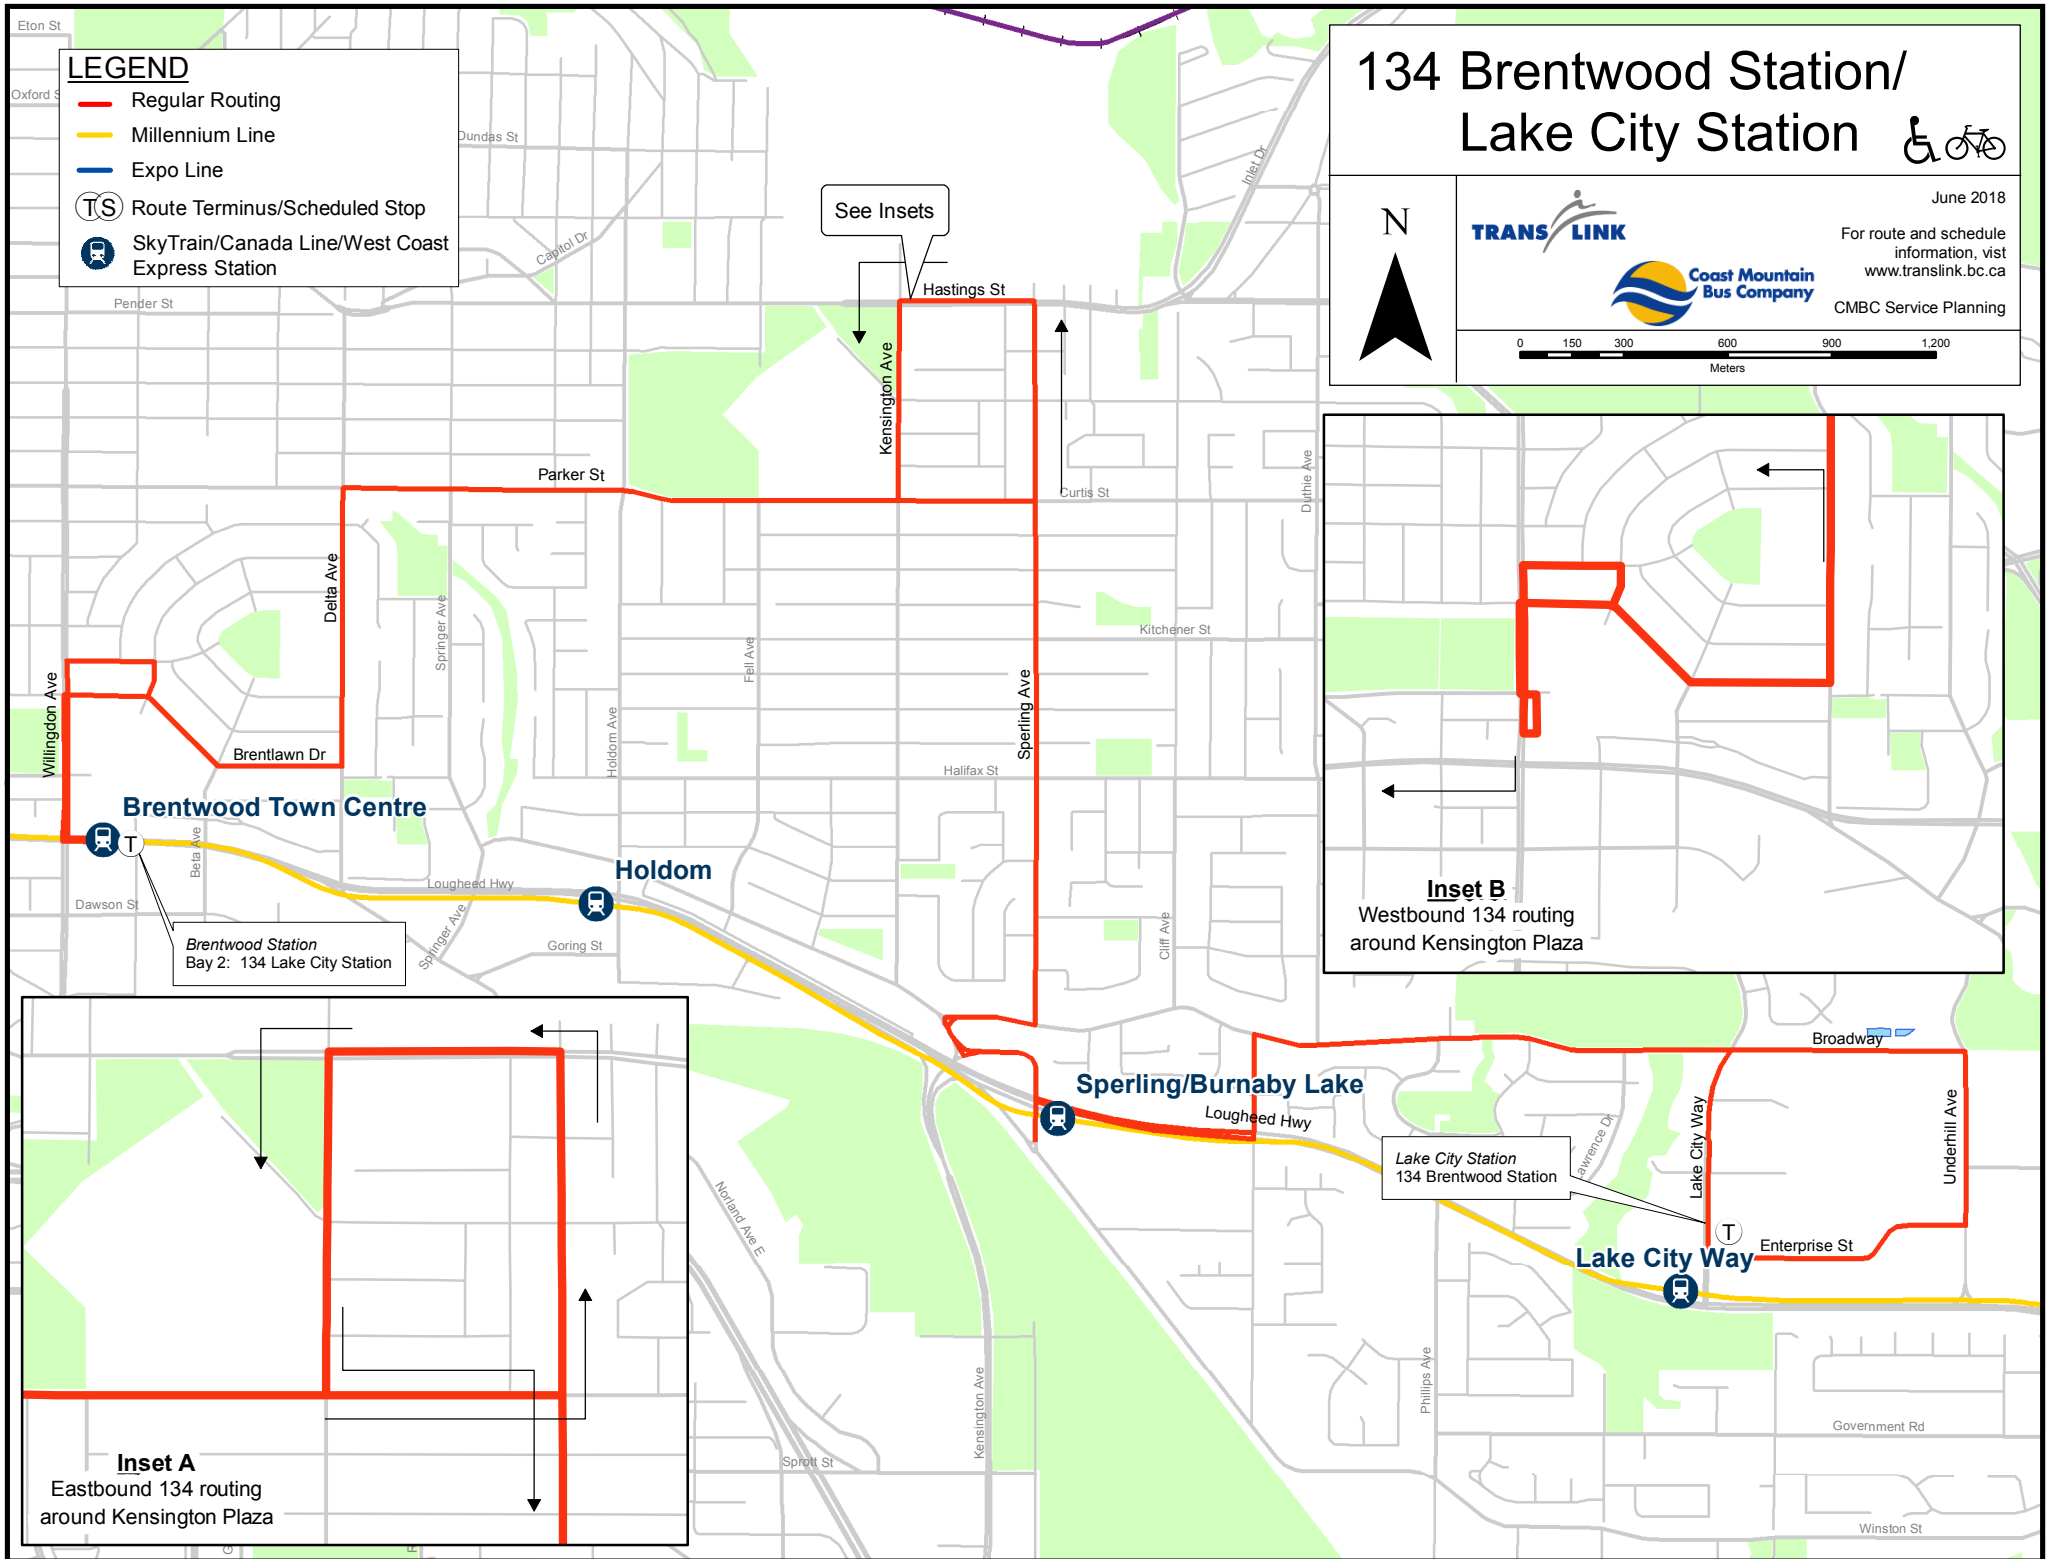

**LEGEND**

- Regular Routing
- Millennium Line
- Expo Line
-  Route Terminus/Scheduled Stop
-  SkyTrain/Canada Line/West Coast Express Station

# 134 Brentwood Station/ Lake City Station

June 2018

For route and schedule information, visit [www.translink.bc.ca](http://www.translink.bc.ca)

CMB Service Planning

See Insets

*Brentwood Station*  
Bay 2: 134 Lake City Station

Lake City Station  
134 Brentwood Station