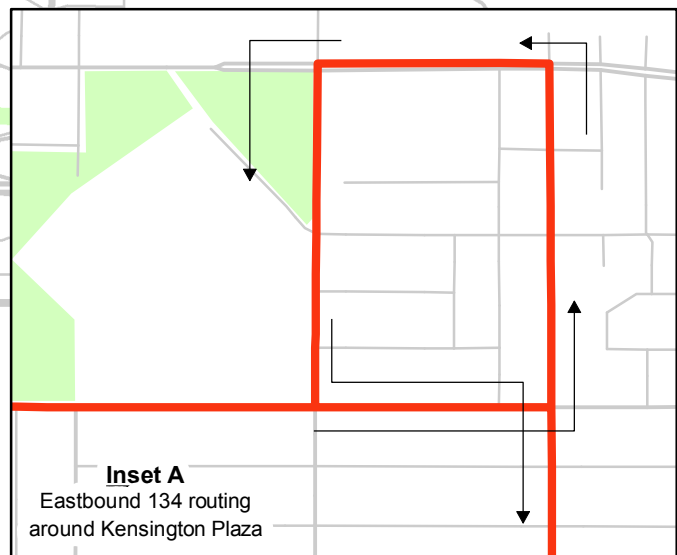

**LEGEND**

- Regular Routing
- Millennium Line
- Expo Line
-  Route Terminus/Scheduled Stop
-  SkyTrain/Canada Line/West Coast Express Station

# 134 Brentwood Station/ Lake City Station

June 2018

For route and schedule information, visit [www.translink.bc.ca](http://www.translink.bc.ca)

CMB Service Planning

See Insets

*Brentwood Station*  
Bay 2: 134 Lake City Station