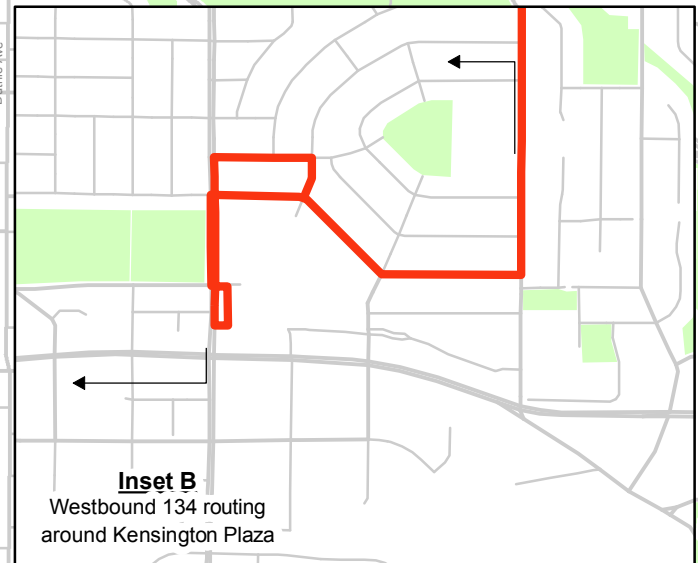

**LEGEND**

- Regular Routing
- Millennium Line
- Expo Line
-  Route Terminus/Scheduled Stop
-  SkyTrain/Canada Line/West Coast Express Station

# 134 Brentwood Station/ Lake City Station

June 2018

For route and schedule information, visit [www.translink.bc.ca](http://www.translink.bc.ca)

CMB Service Planning

See Insets

*Brentwood Station*  
Bay 2: 134 Lake City Station

Lake City Station  
134 Brentwood Station