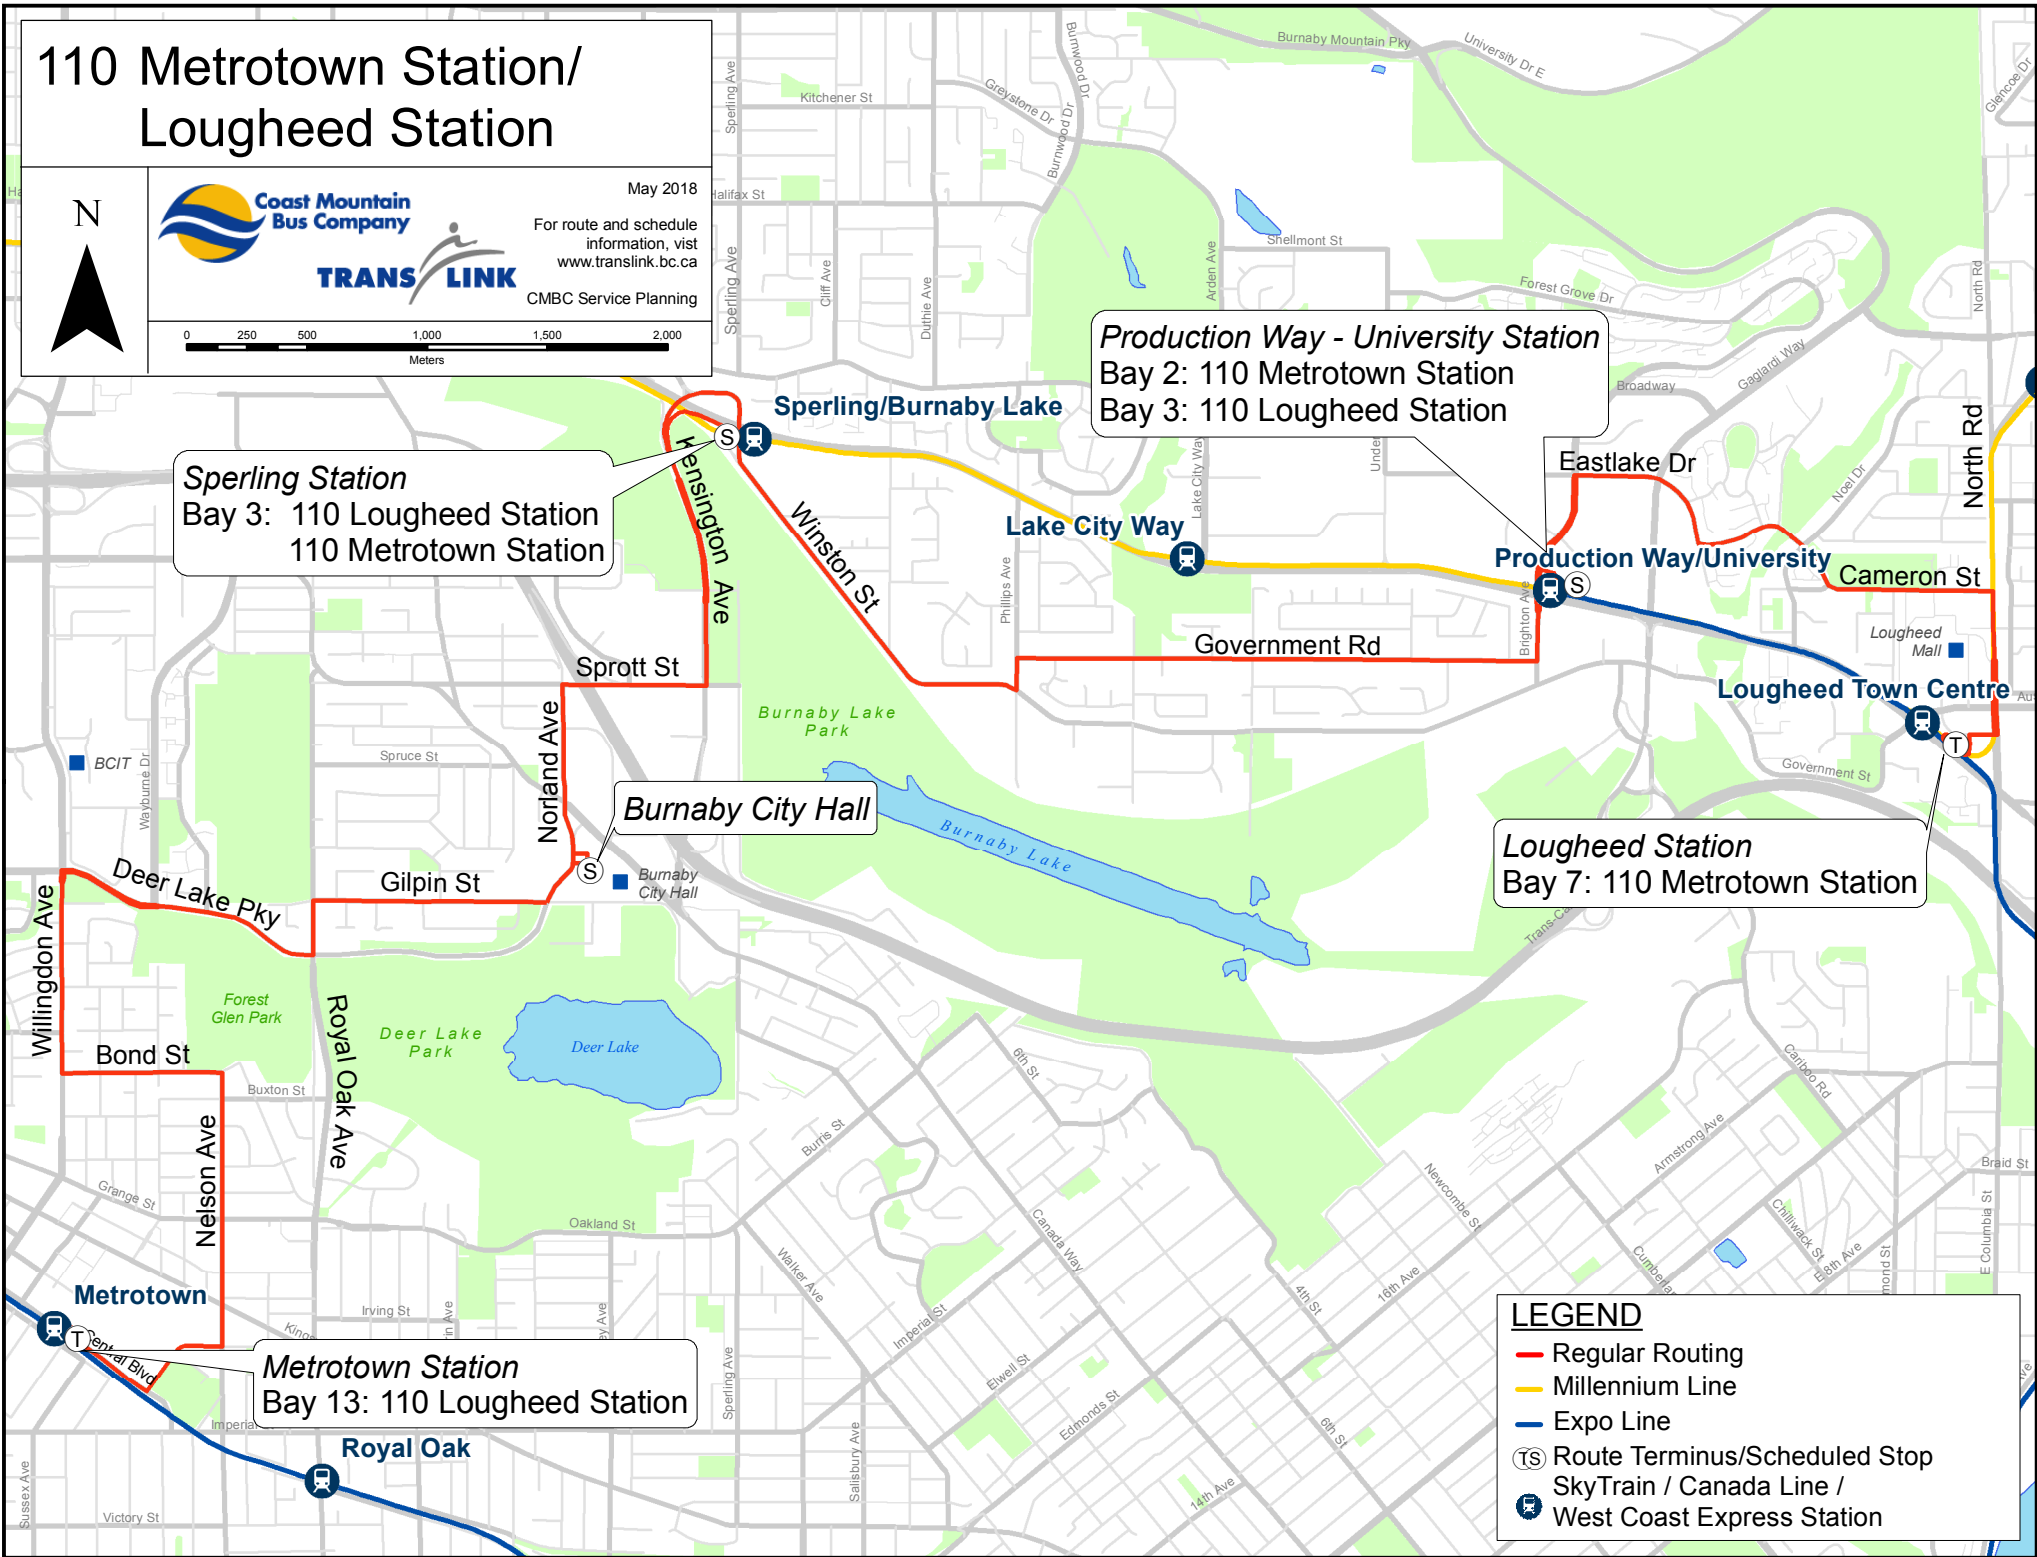

110 Metrotown Station/ Lougheed Station

May 2018

For route and schedule information, visit www.translink.bc.ca
CMBC Service Planning

Production Way - University Station
Bay 2: 110 Metrotown Station
Bay 3: 110 Lougheed Station

Sperling Station
Bay 3: 110 Lougheed Station
110 Metrotown Station

Lougheed Station
Bay 7: 110 Metrotown Station

Metrotown Station
Bay 13: 110 Lougheed Station

LEGEND

- Regular Routing
- Millennium Line
- Expo Line
- Route Terminus/Scheduled Stop
- SkyTrain / Canada Line / West Coast Express Station