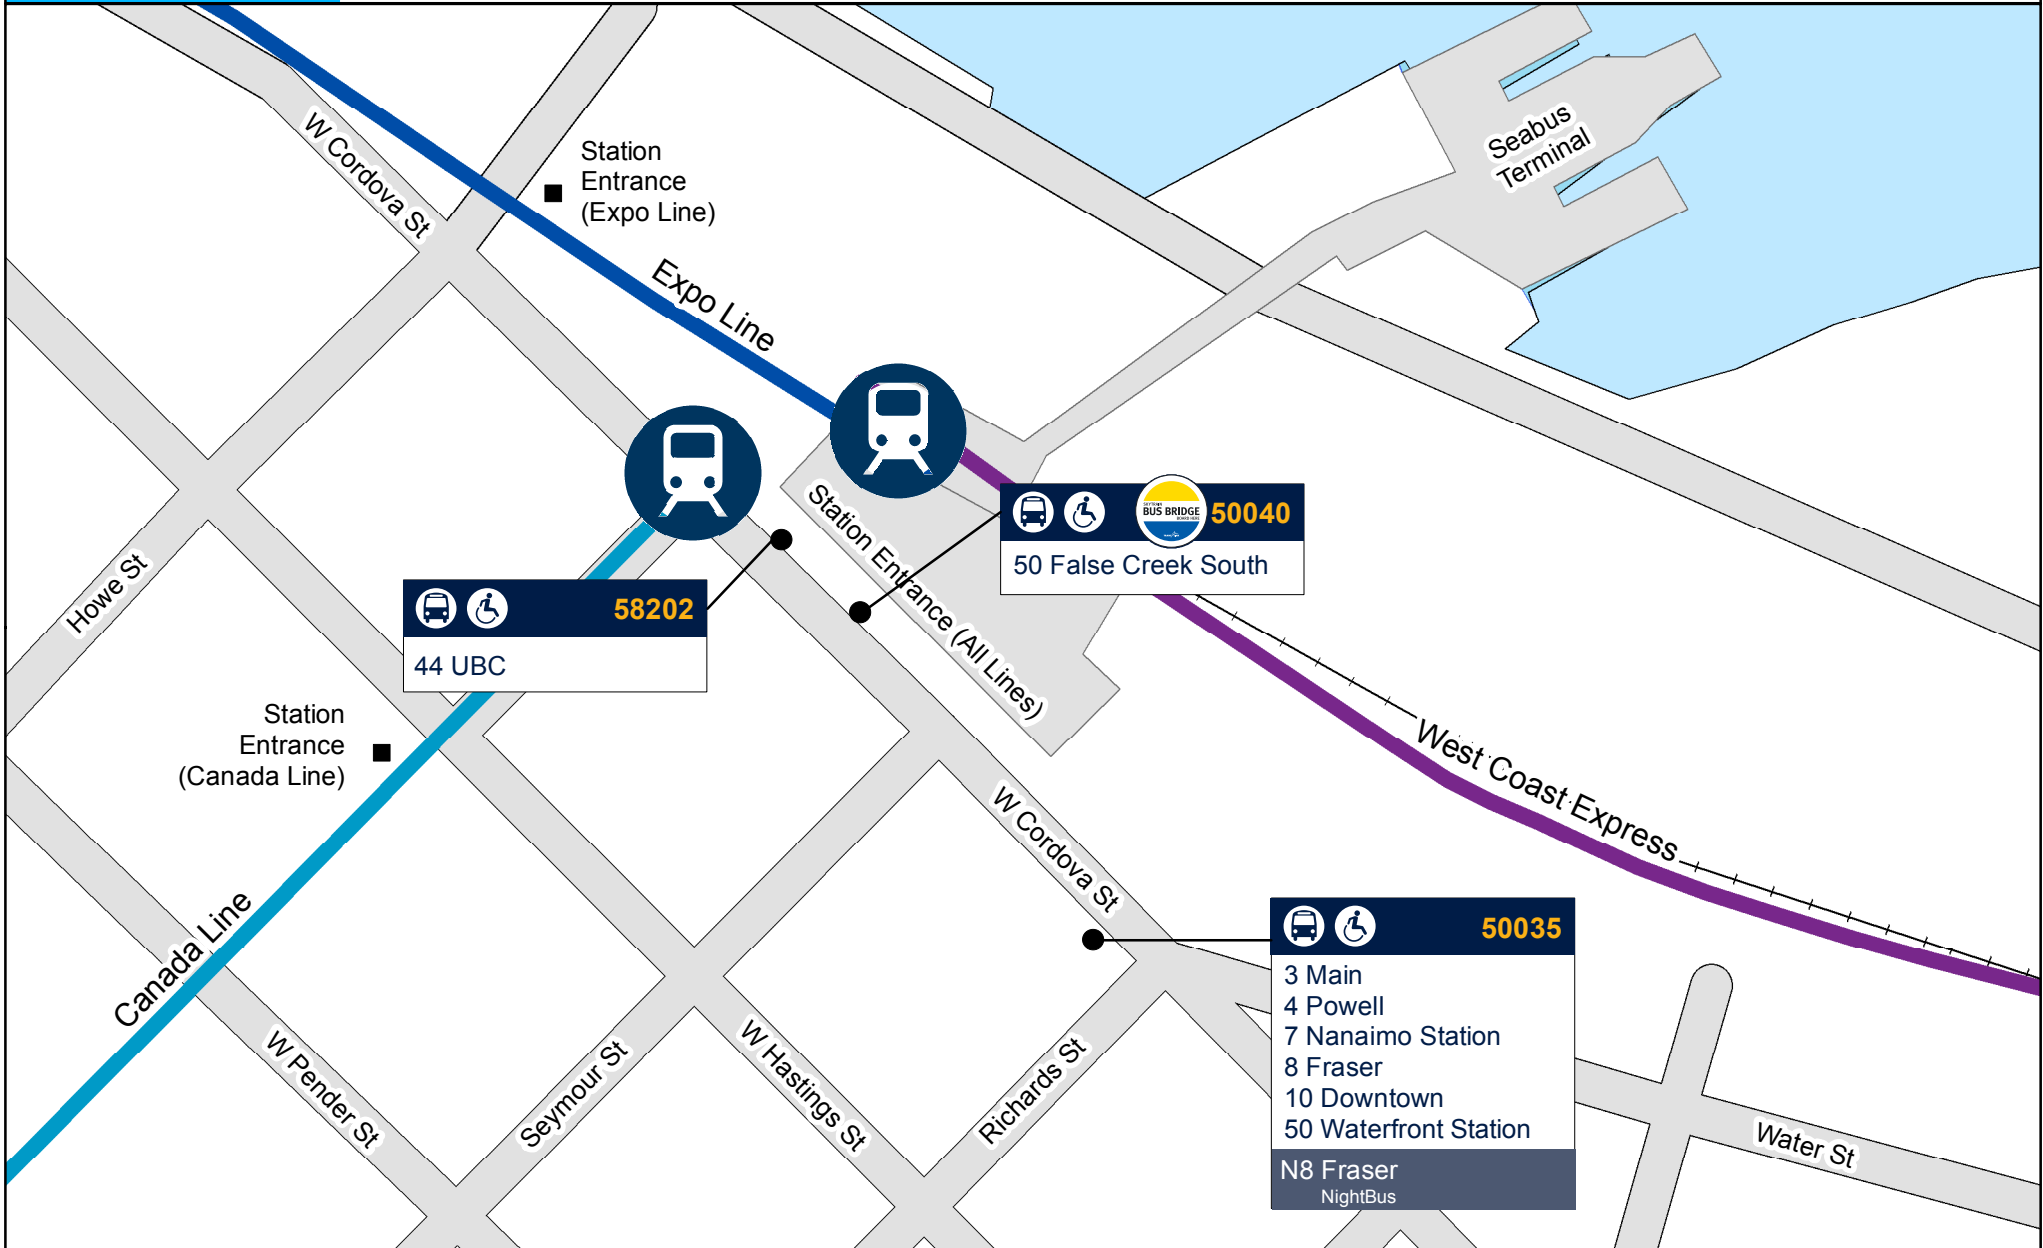

Waterfront Station

611 W Cordova St, Vancouver, BC

November 2018

58202
44 UBC

50040
50 False Creek South

50035

- 3 Main
- 4 Powell
- 7 Nanaimo Station
- 8 Fraser
- 10 Downtown
- 50 Waterfront Station

N8 Fraser
NightBus

Station Entrance (Expo Line)

Station Entrance (Canada Line)

Station Entrance (All Lines)

Seabus Terminal

West Coast Express

Water St

W Cordova St

Howe St

Canada Line

W Pender St

Seymour St

W Hastings St

Richards St

W Cordova St