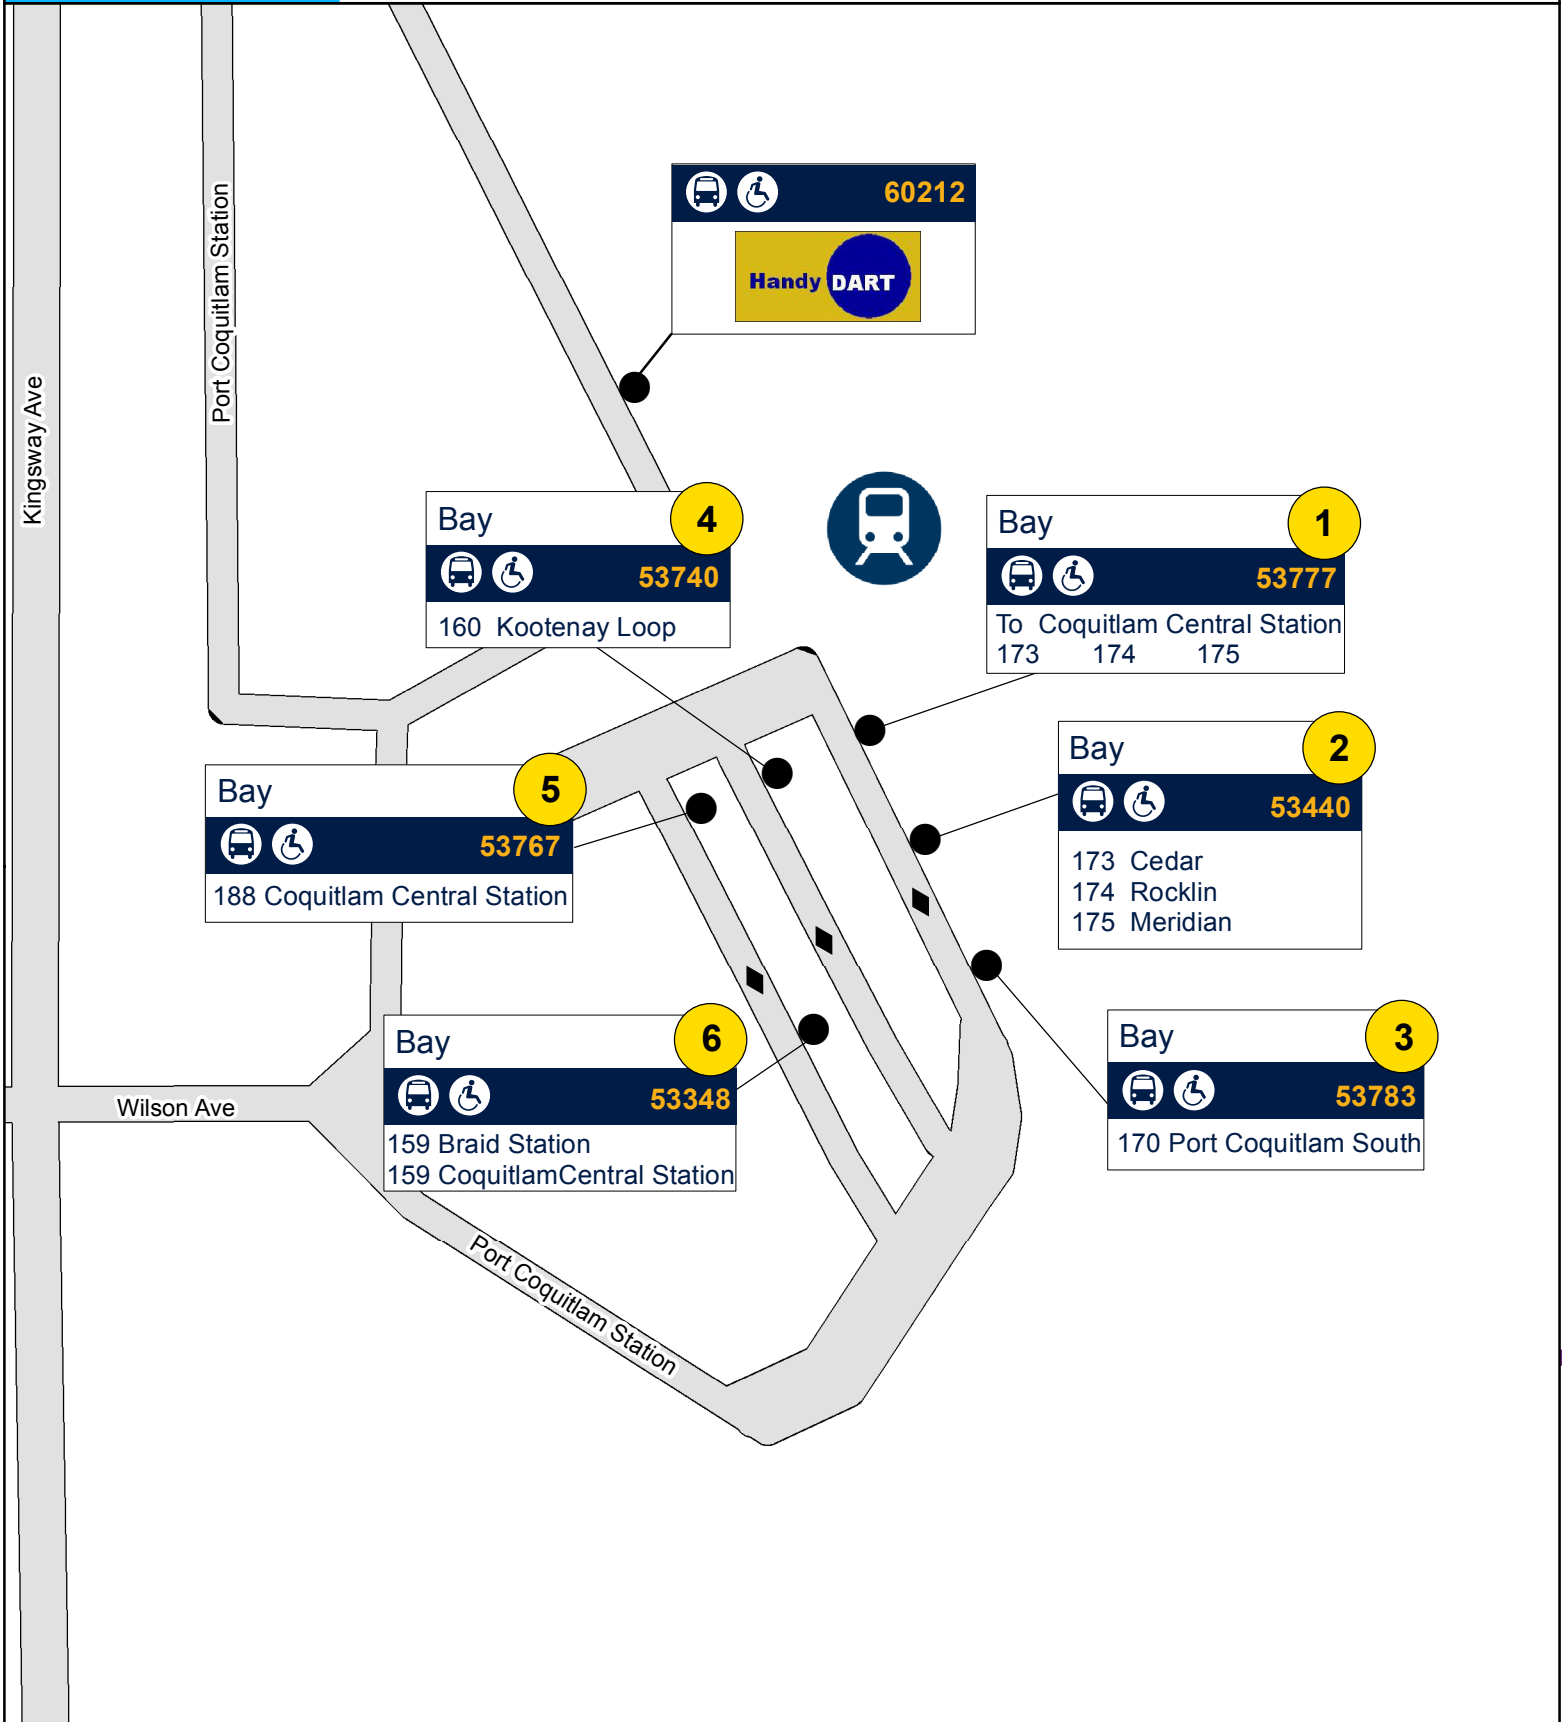

Port Coquitlam Station

2125 Kingsway, Port Coquitlam, BC

September 2018

60212
Handy DART

Bay 4
53740
160 Kootenay Loop

Bay 1
53777
To Coquitlam Central Station
173 174 175

Bay 5
53767
188 Coquitlam Central Station

Bay 2
53440
173 Cedar
174 Rocklin
175 Meridian

Bay 6
53348
159 Braid Station
159 Coquitlam Central Station

Bay 3
53783
170 Port Coquitlam South

Kingsway Ave

Port Coquitlam Station

Wilson Ave

Port Coquitlam Station