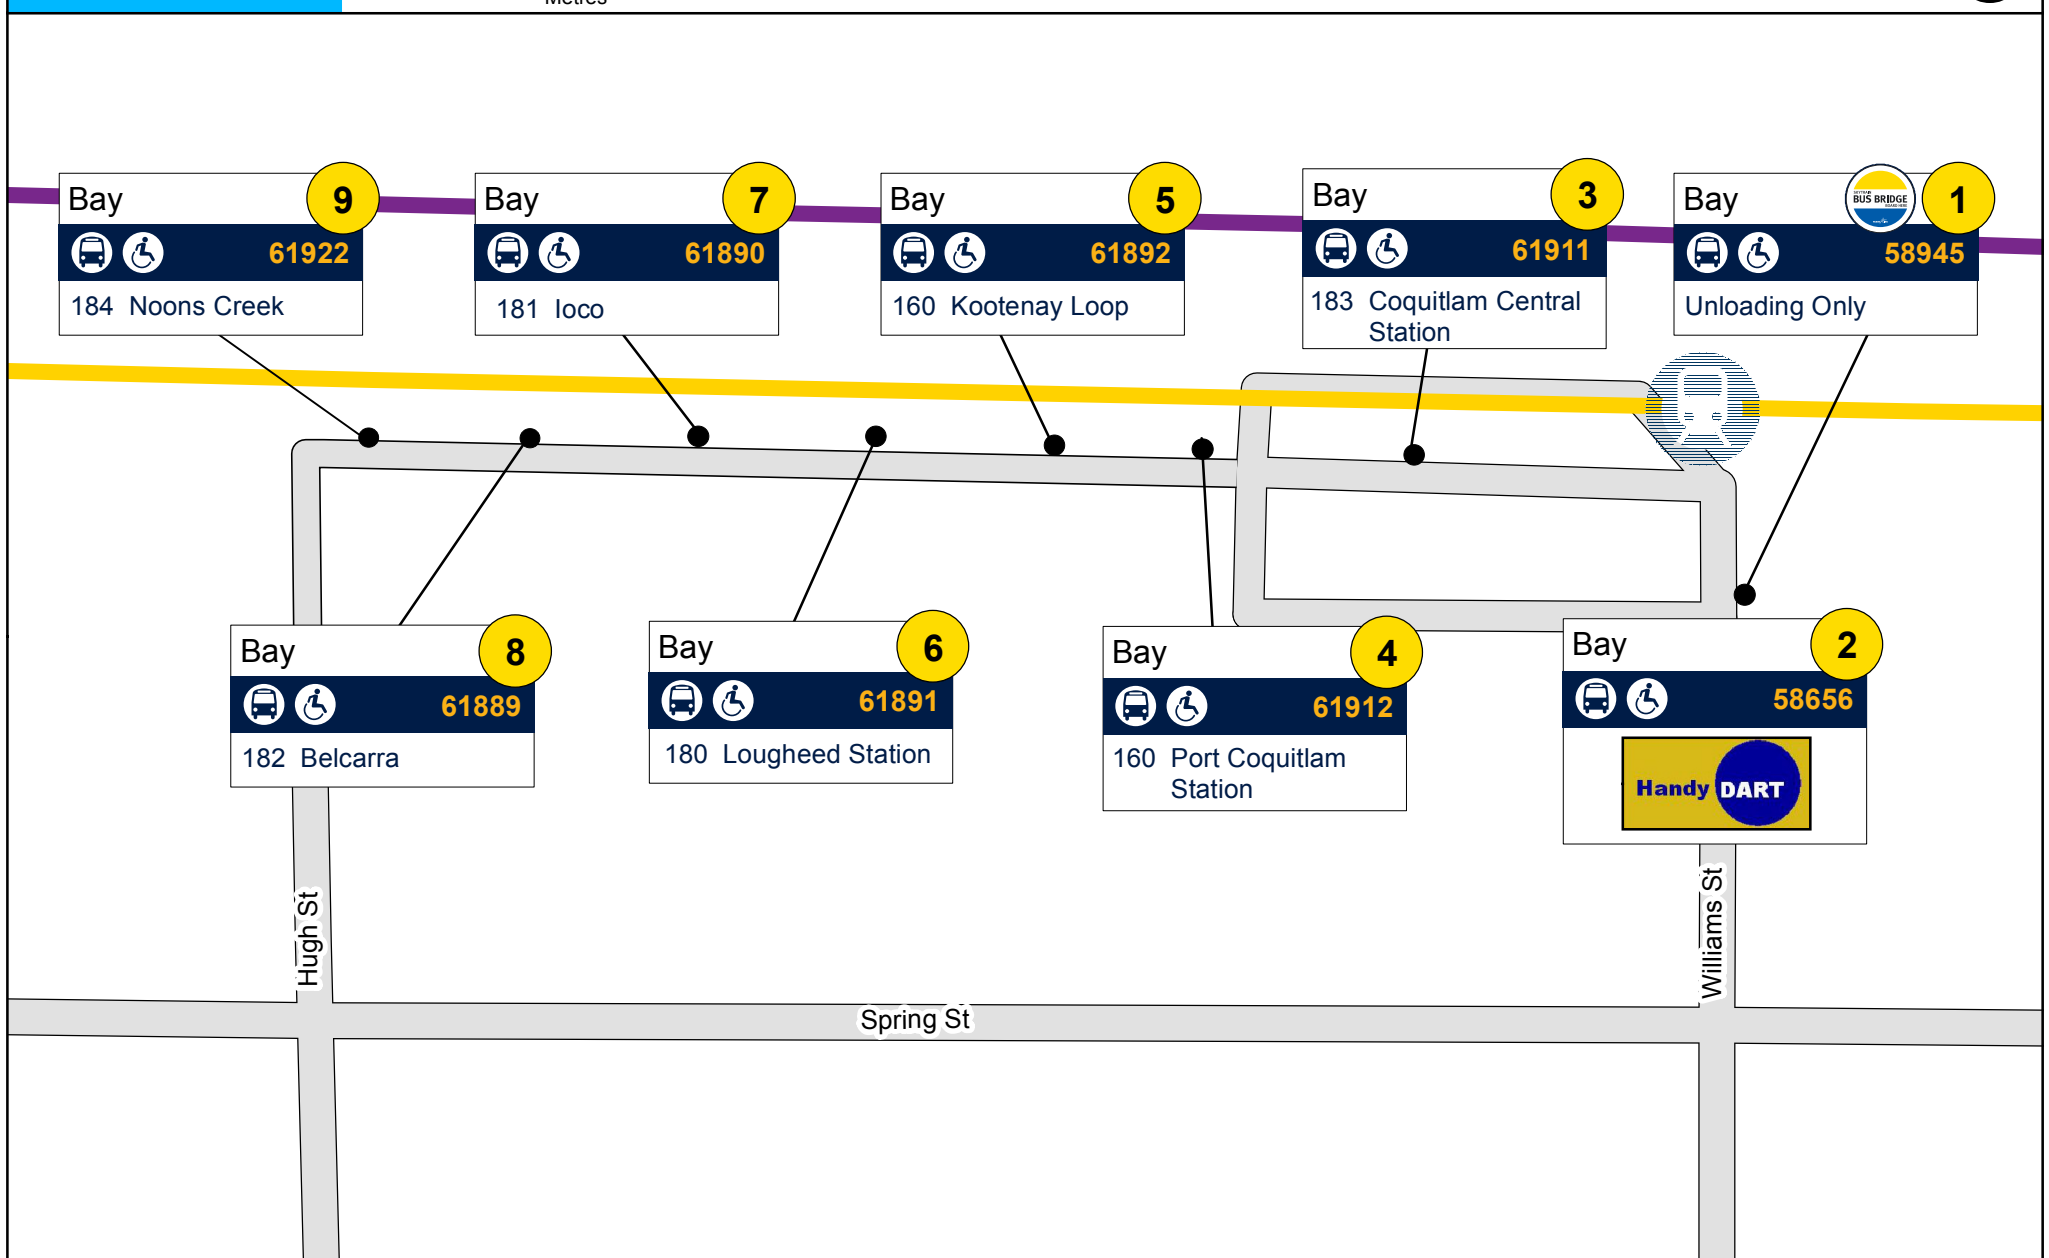

# Moody Centre Station

65 Williams St, Port Moody, BC

April 2018

**Bay 9**

61922

184 Noons Creek

**Bay 7**

61890

181 Ioco

**Bay 5**

61892

160 Kootenay Loop

**Bay 3**

61911

183 Coquitlam Central Station

**Bay 1**

58945

Unloading Only

**Bay 8**

61889

182 Belcarra

**Bay 6**

61891

180 Lougheed Station

**Bay 4**

61912

160 Port Coquitlam Station

**Bay 2**

58656

Handy DART

Hugh St

Williams St