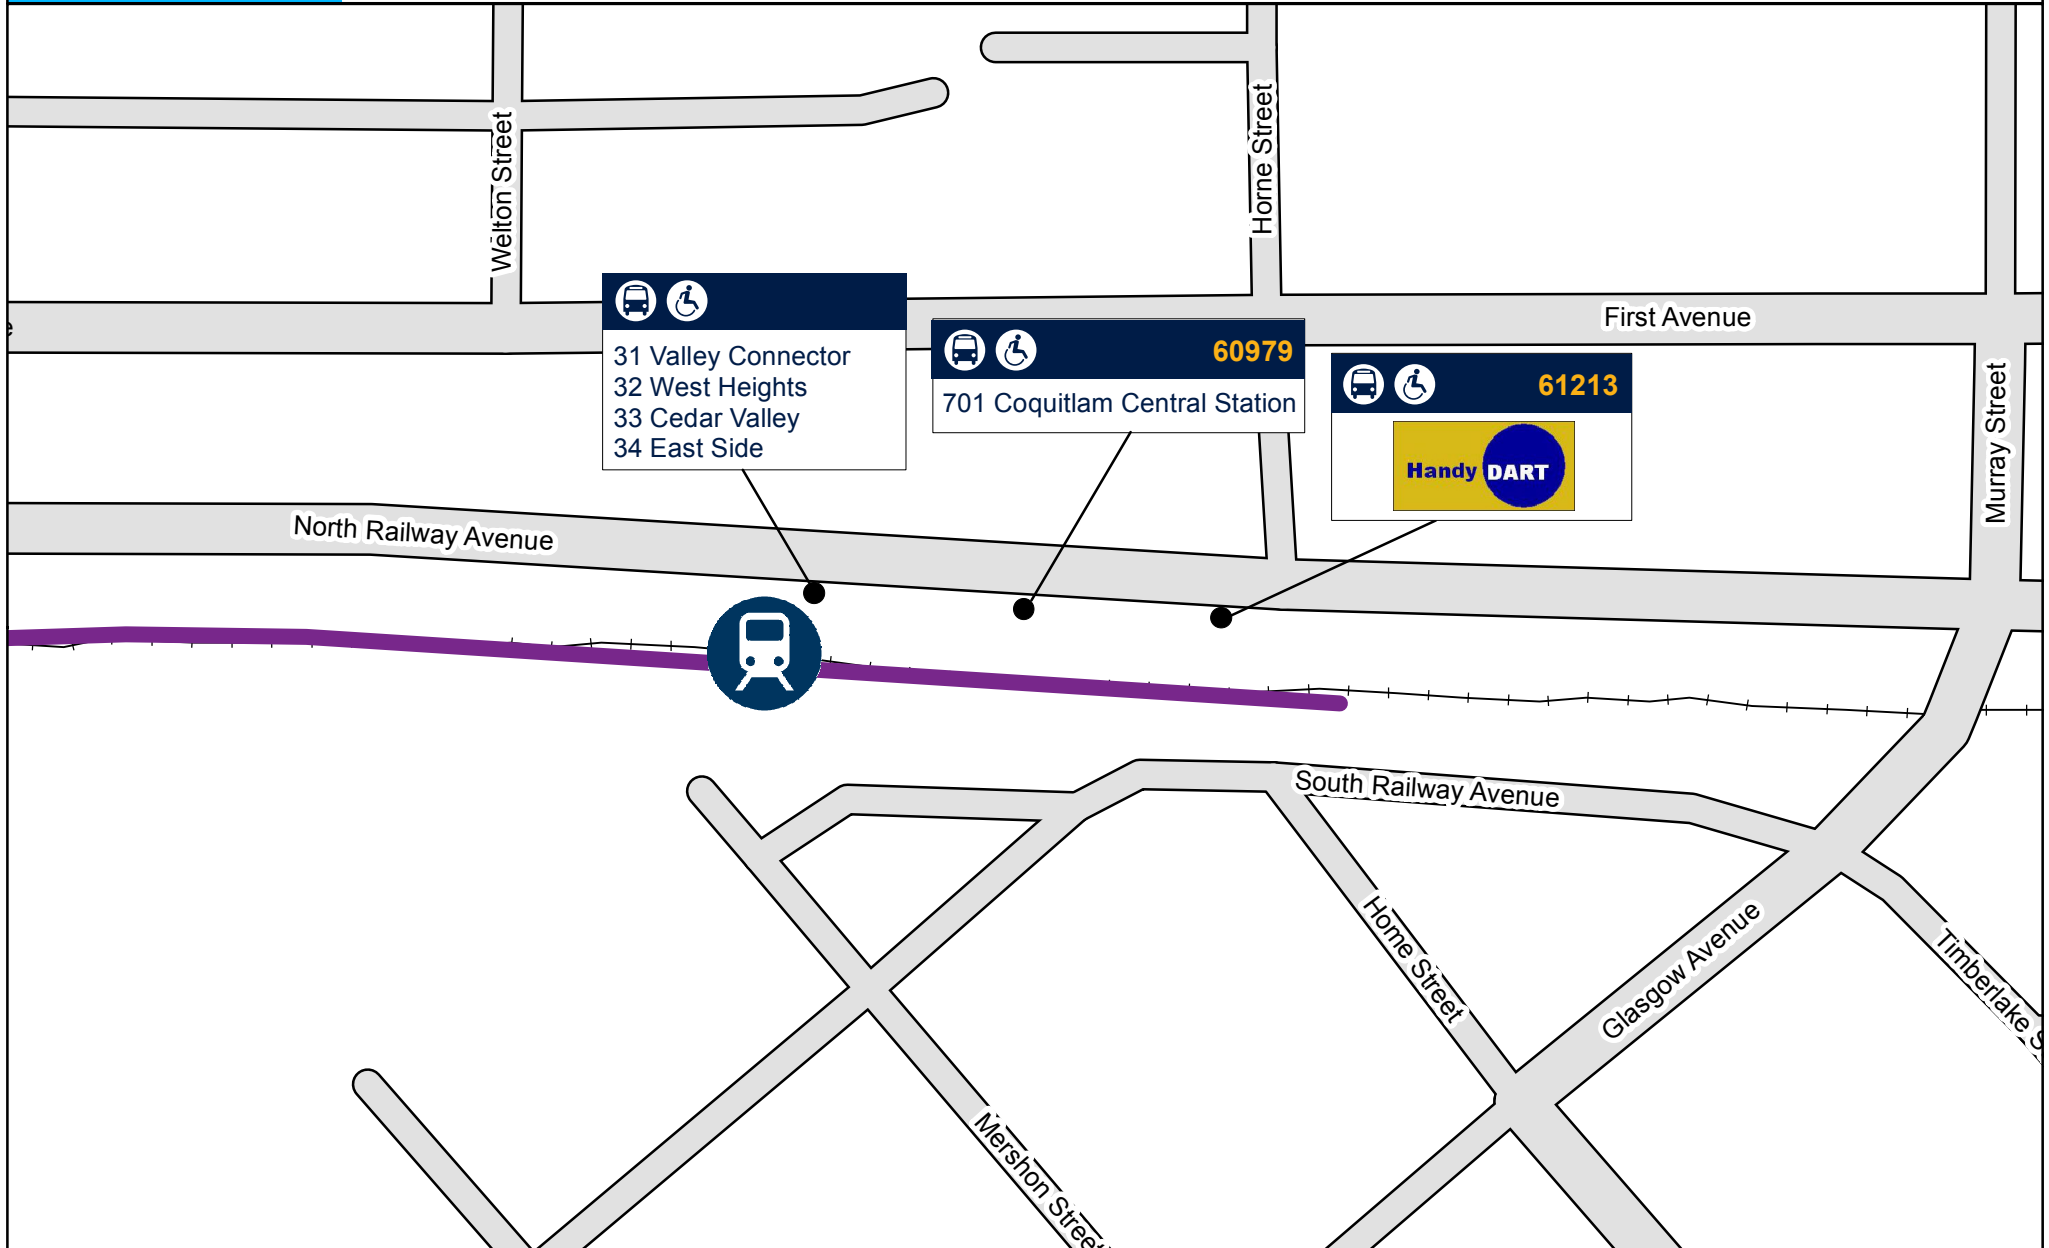

# Mission City Station

33200 N Railway Ave, Mission, BC

April 2018

- 31 Valley Connector
- 32 West Heights
- 33 Cedar Valley
- 34 East Side

**60979**

701 Coquitlam Central Station

**61213**

**Handy DART**