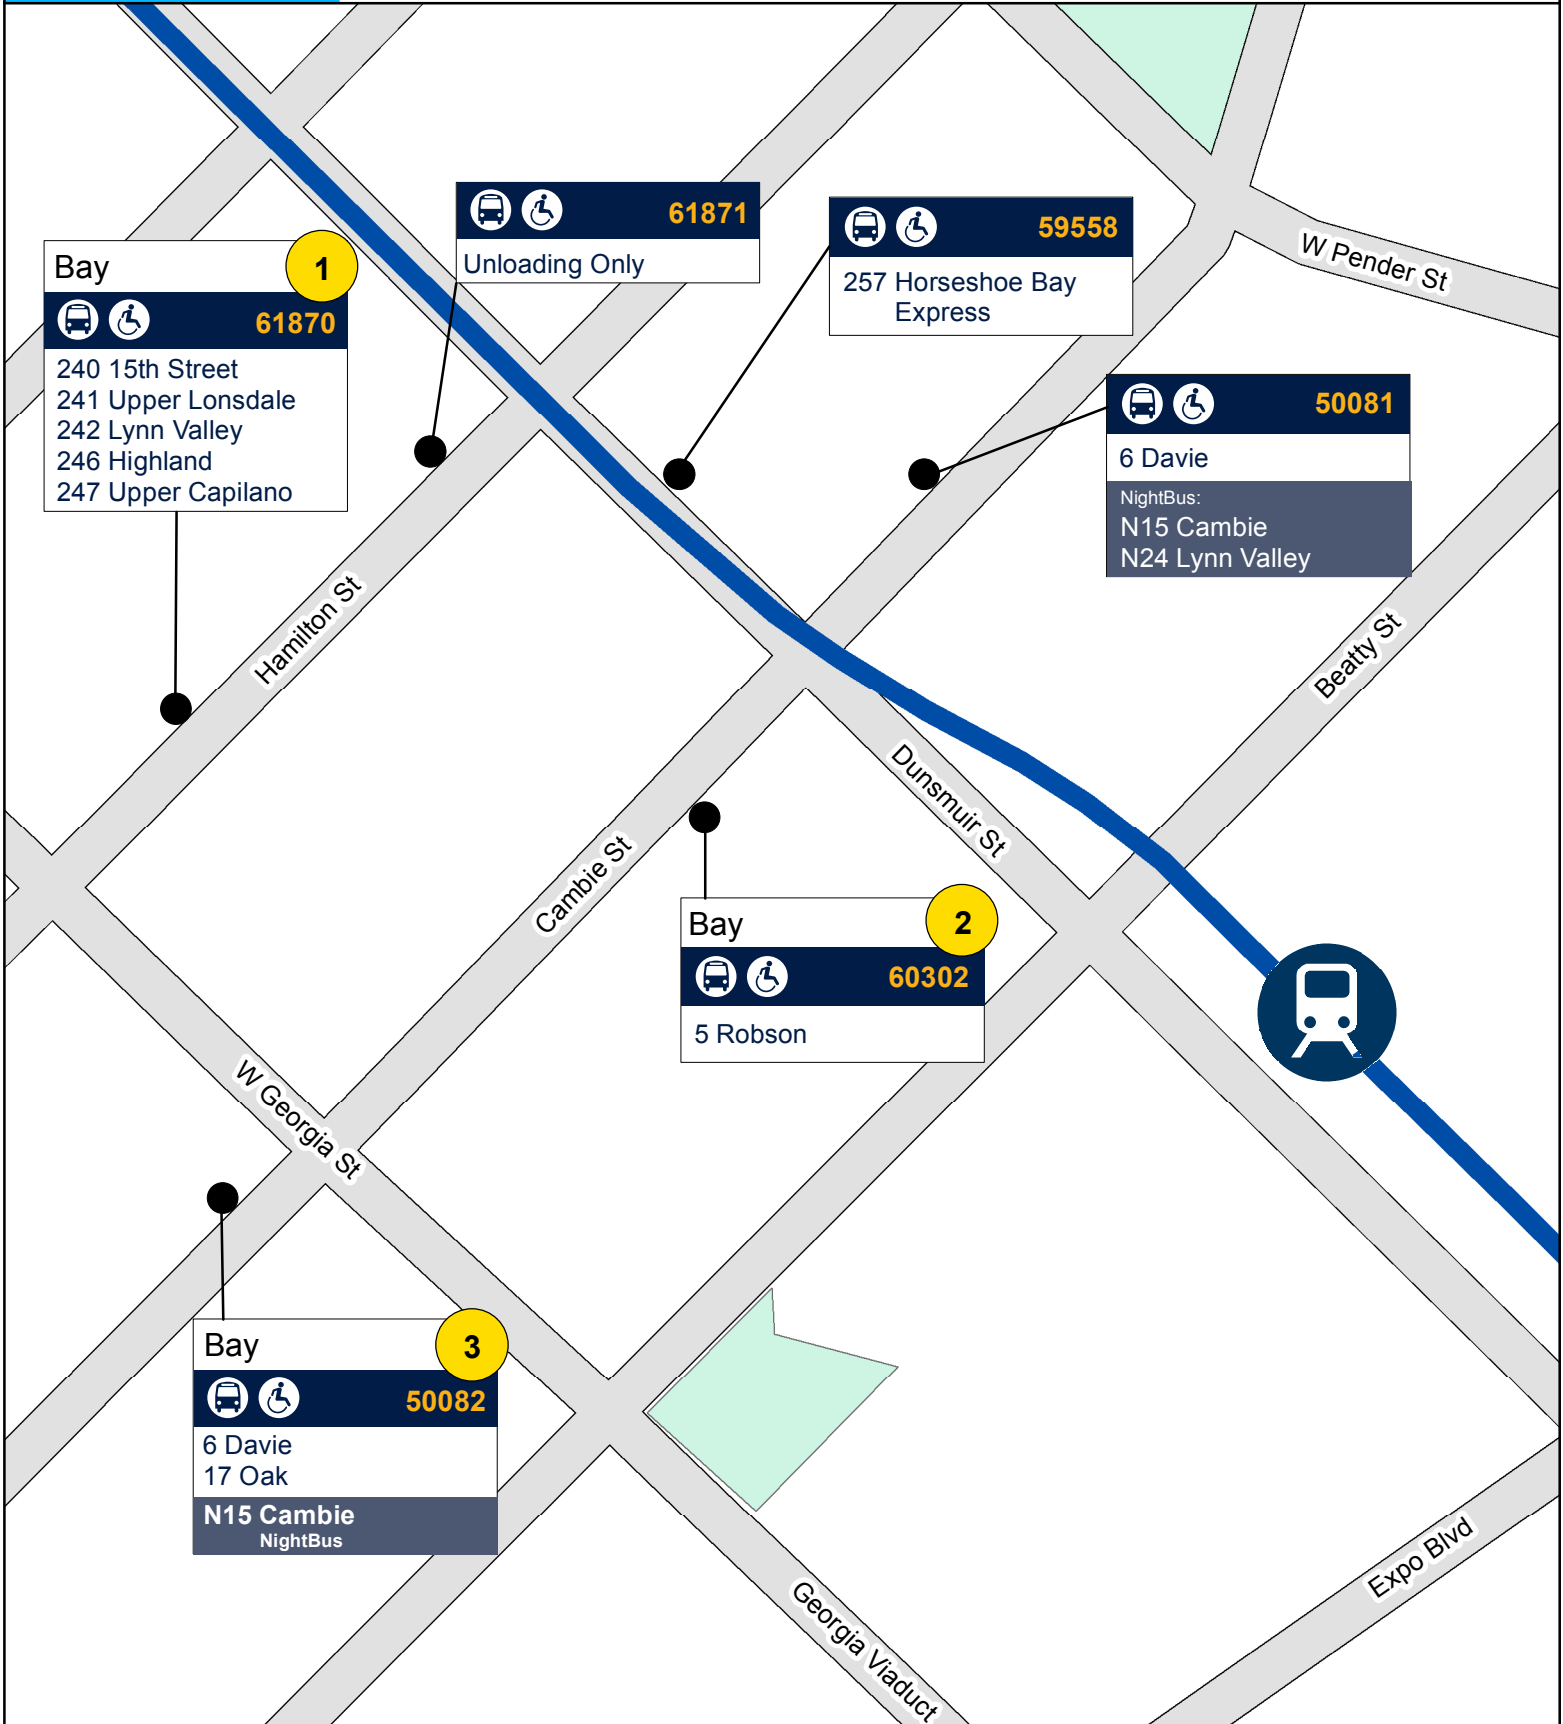

Stadium - Chinatown Station

590 Beatty St, Vancouver, BC

April 2018

Bay 1

61870

240 15th Street
241 Upper Lonsdale
242 Lynn Valley
246 Highland
247 Upper Capilano

61871

Unloading Only

59558

257 Horseshoe Bay Express

50081

6 Davie

NightBus:
N15 Cambie
N24 Lynn Valley

Bay 2

60302

5 Robson

Bay 3

50082

6 Davie
17 Oak

N15 Cambie
NightBus