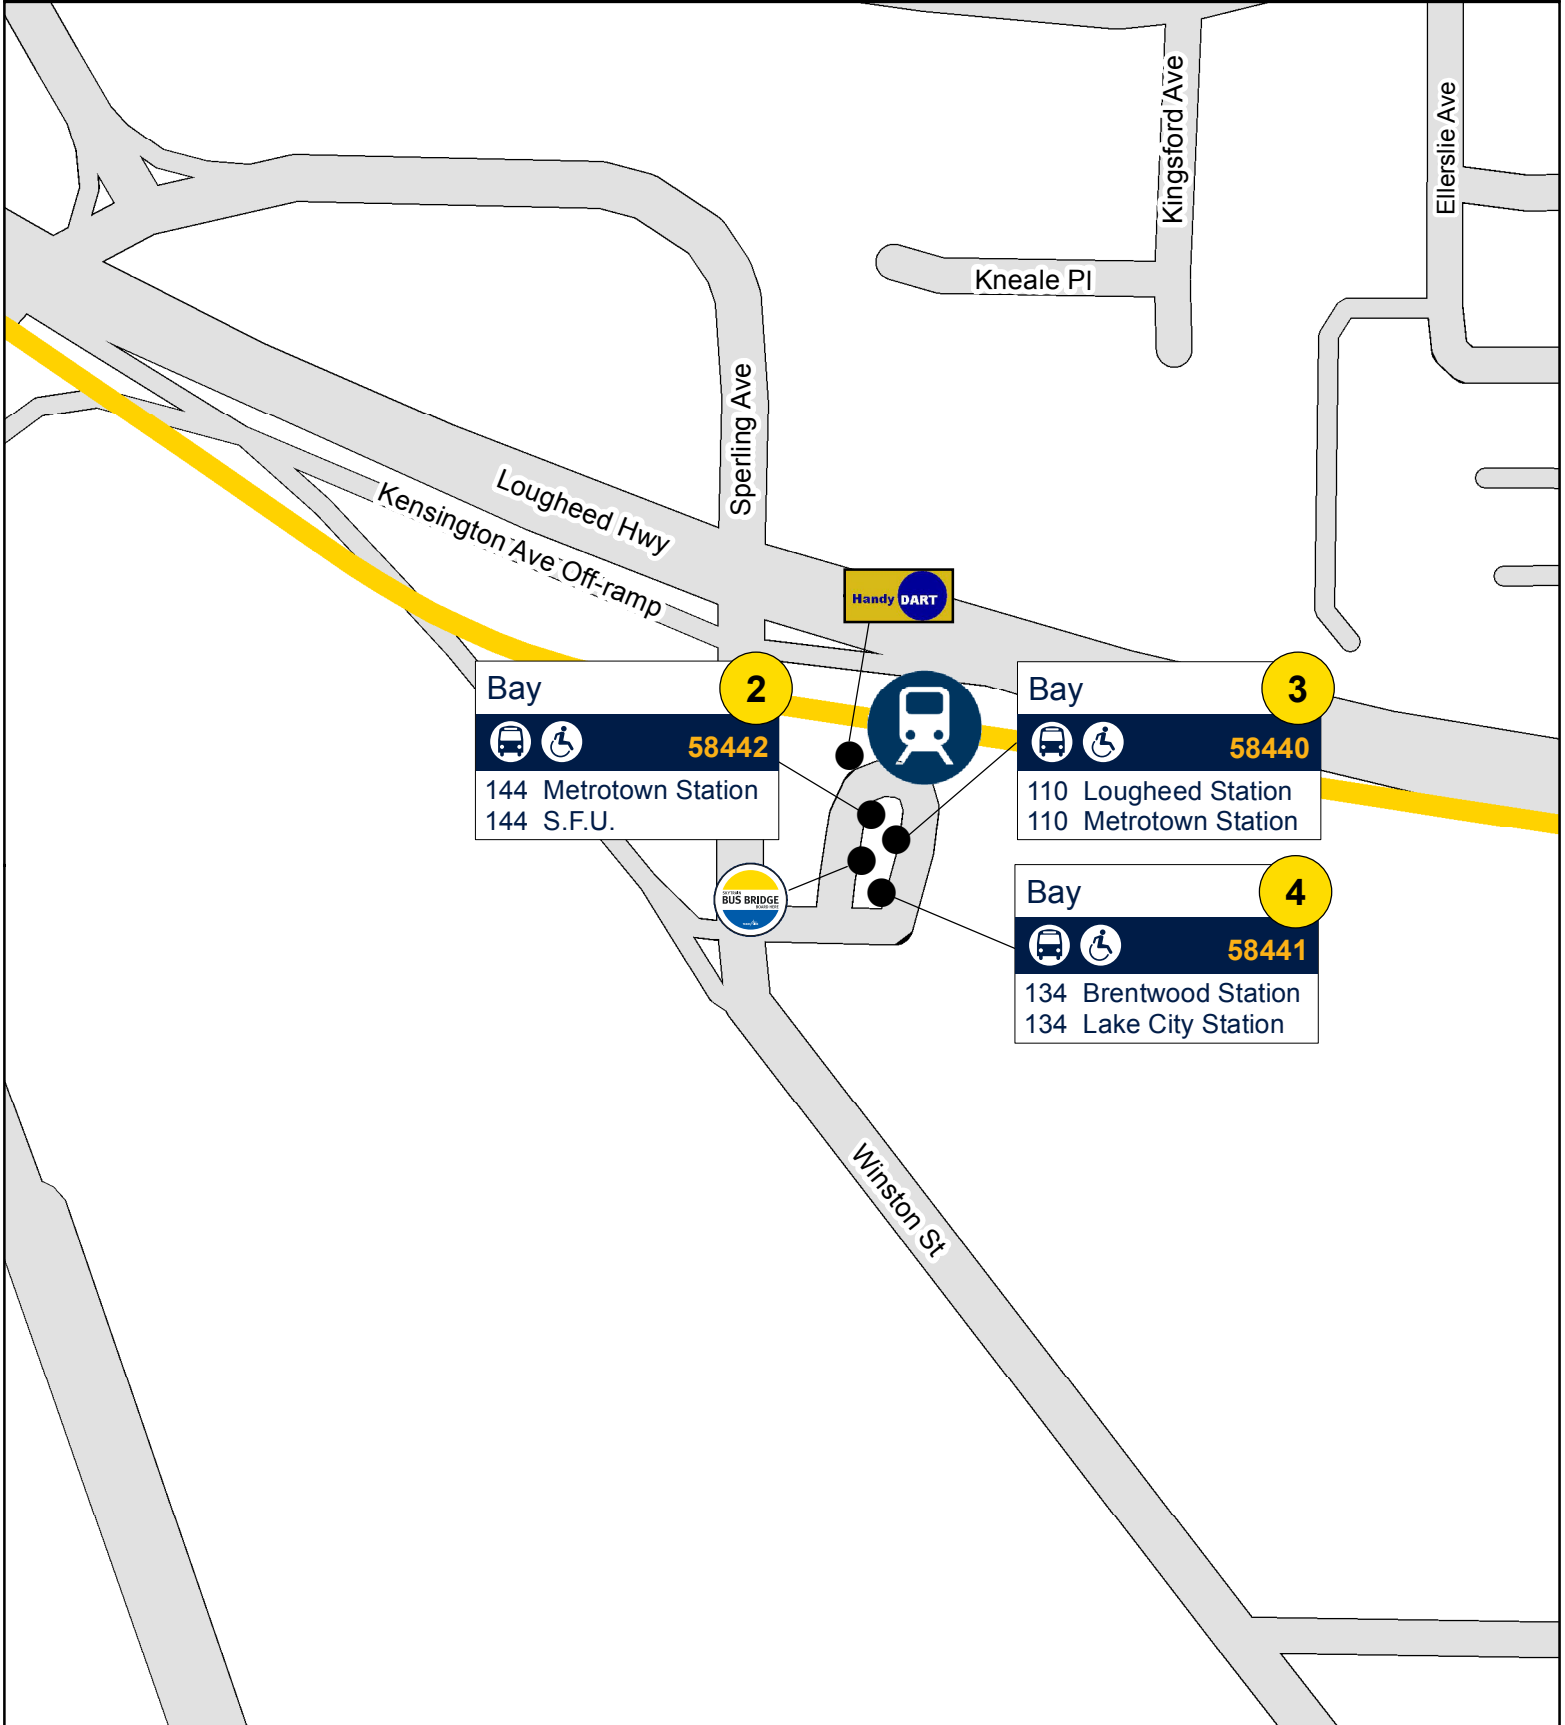

# Sperling-Burnaby Lake Station

2800 Sperling Avenue, Burnaby, BC

April 2018

**Bay 2**

**58442**

144 Metrotown Station  
144 S.F.U.

**Bay 3**

**58440**

110 Lougheed Station  
110 Metrotown Station

**Bay 4**

**58441**

134 Brentwood Station  
134 Lake City Station