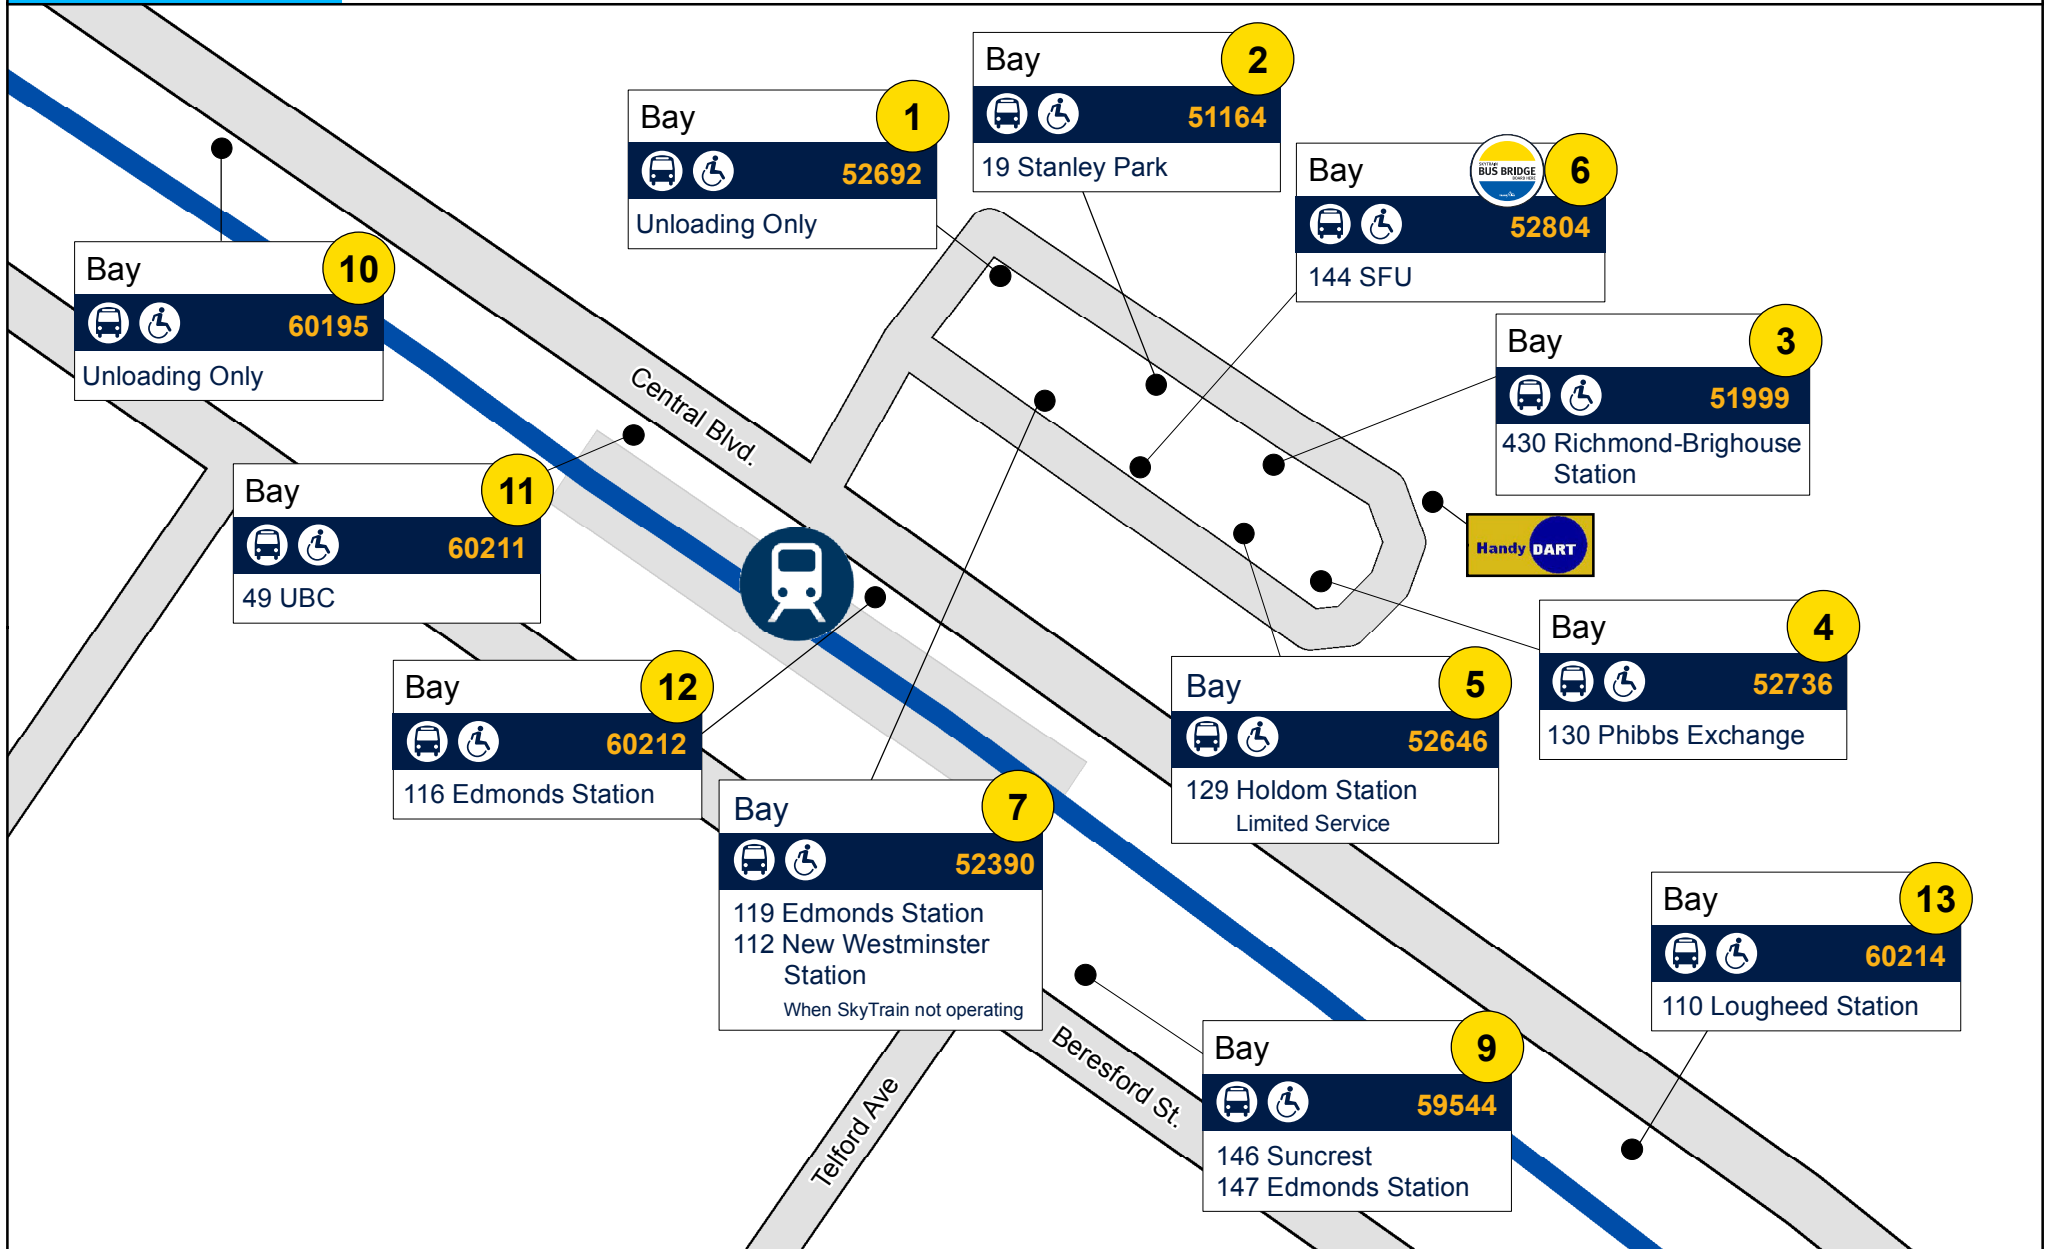

# Metrotown Station

4401 Beresford St, Burnaby, BC

September 2018

**Bay 1**

52692

Unloading Only

**Bay 2**

51164

19 Stanley Park

**Bay 6**

BUS BRIDGE

52804

144 SFU

**Bay 3**

51999

430 Richmond-Brighouse Station

116 Edmonds Station

**Bay 7**

52390

119 Edmonds Station  
112 New Westminster Station  
When SkyTrain not operating

**Bay 13**

60214

110 Lougheed Station

**Bay 9**

59544

146 Suncrest  
147 Edmonds Station

**Bay 10**

60195

Unloading Only

**Bay 11**

60211

49 UBC