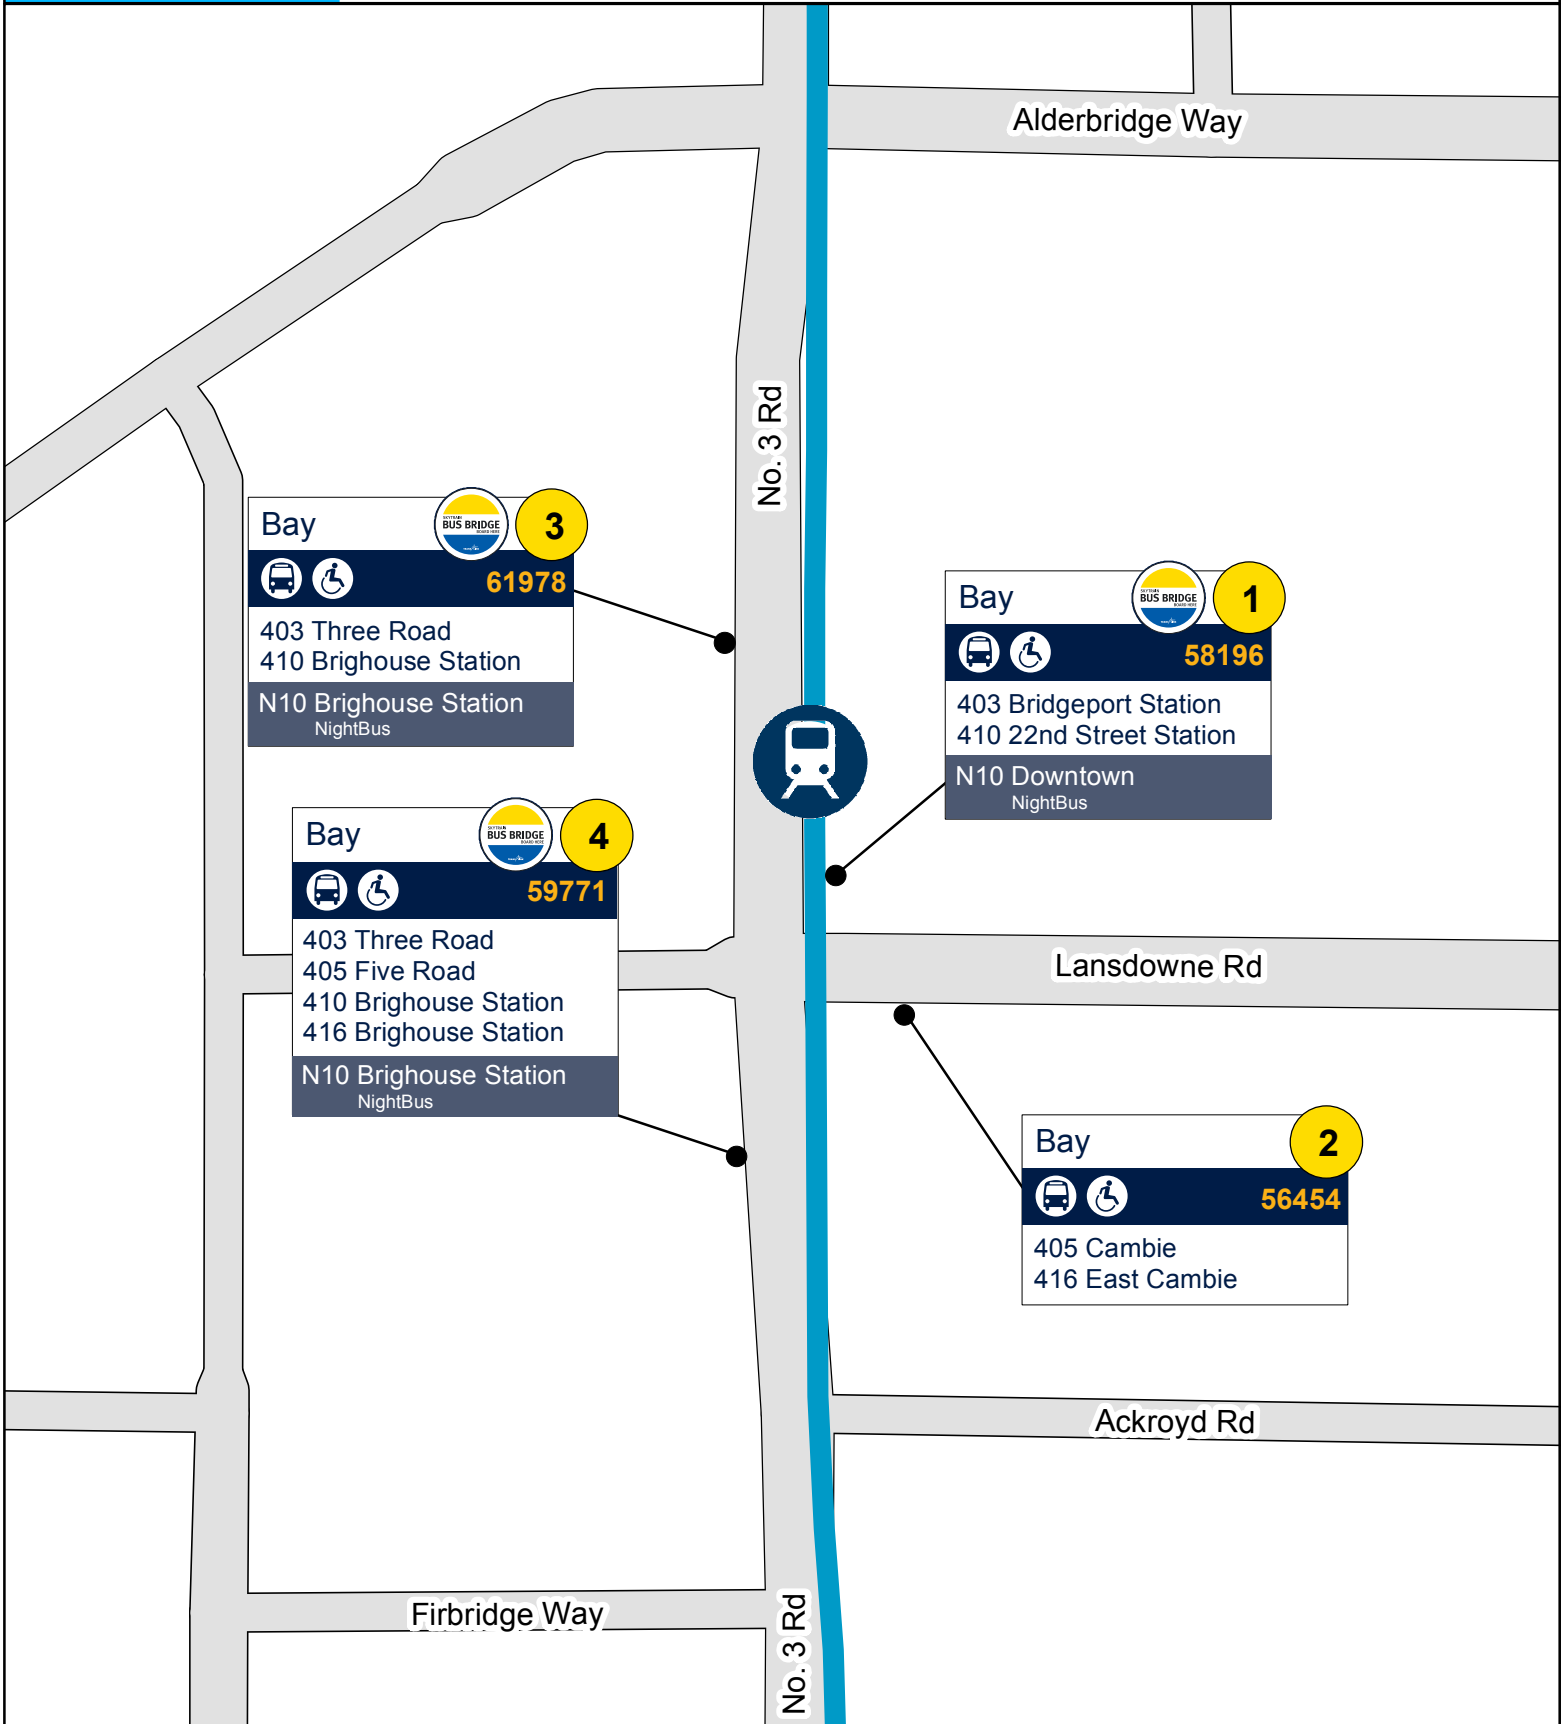

# Lansdowne Station

5400 No. 3 Rd, Richmond, BC

September 2018

**Bay 3**

**61978**

403 Three Road  
410 Brighthouse Station

N10 Brighthouse Station  
NightBus

**Bay 1**

**58196**

403 Bridgeport Station  
410 22nd Street Station

N10 Downtown  
NightBus

**Bay 4**

**59771**

403 Three Road  
405 Five Road  
410 Brighthouse Station  
416 Brighthouse Station

N10 Brighthouse Station  
NightBus

**Bay 2**

**56454**

405 Cambie  
416 East Cambie