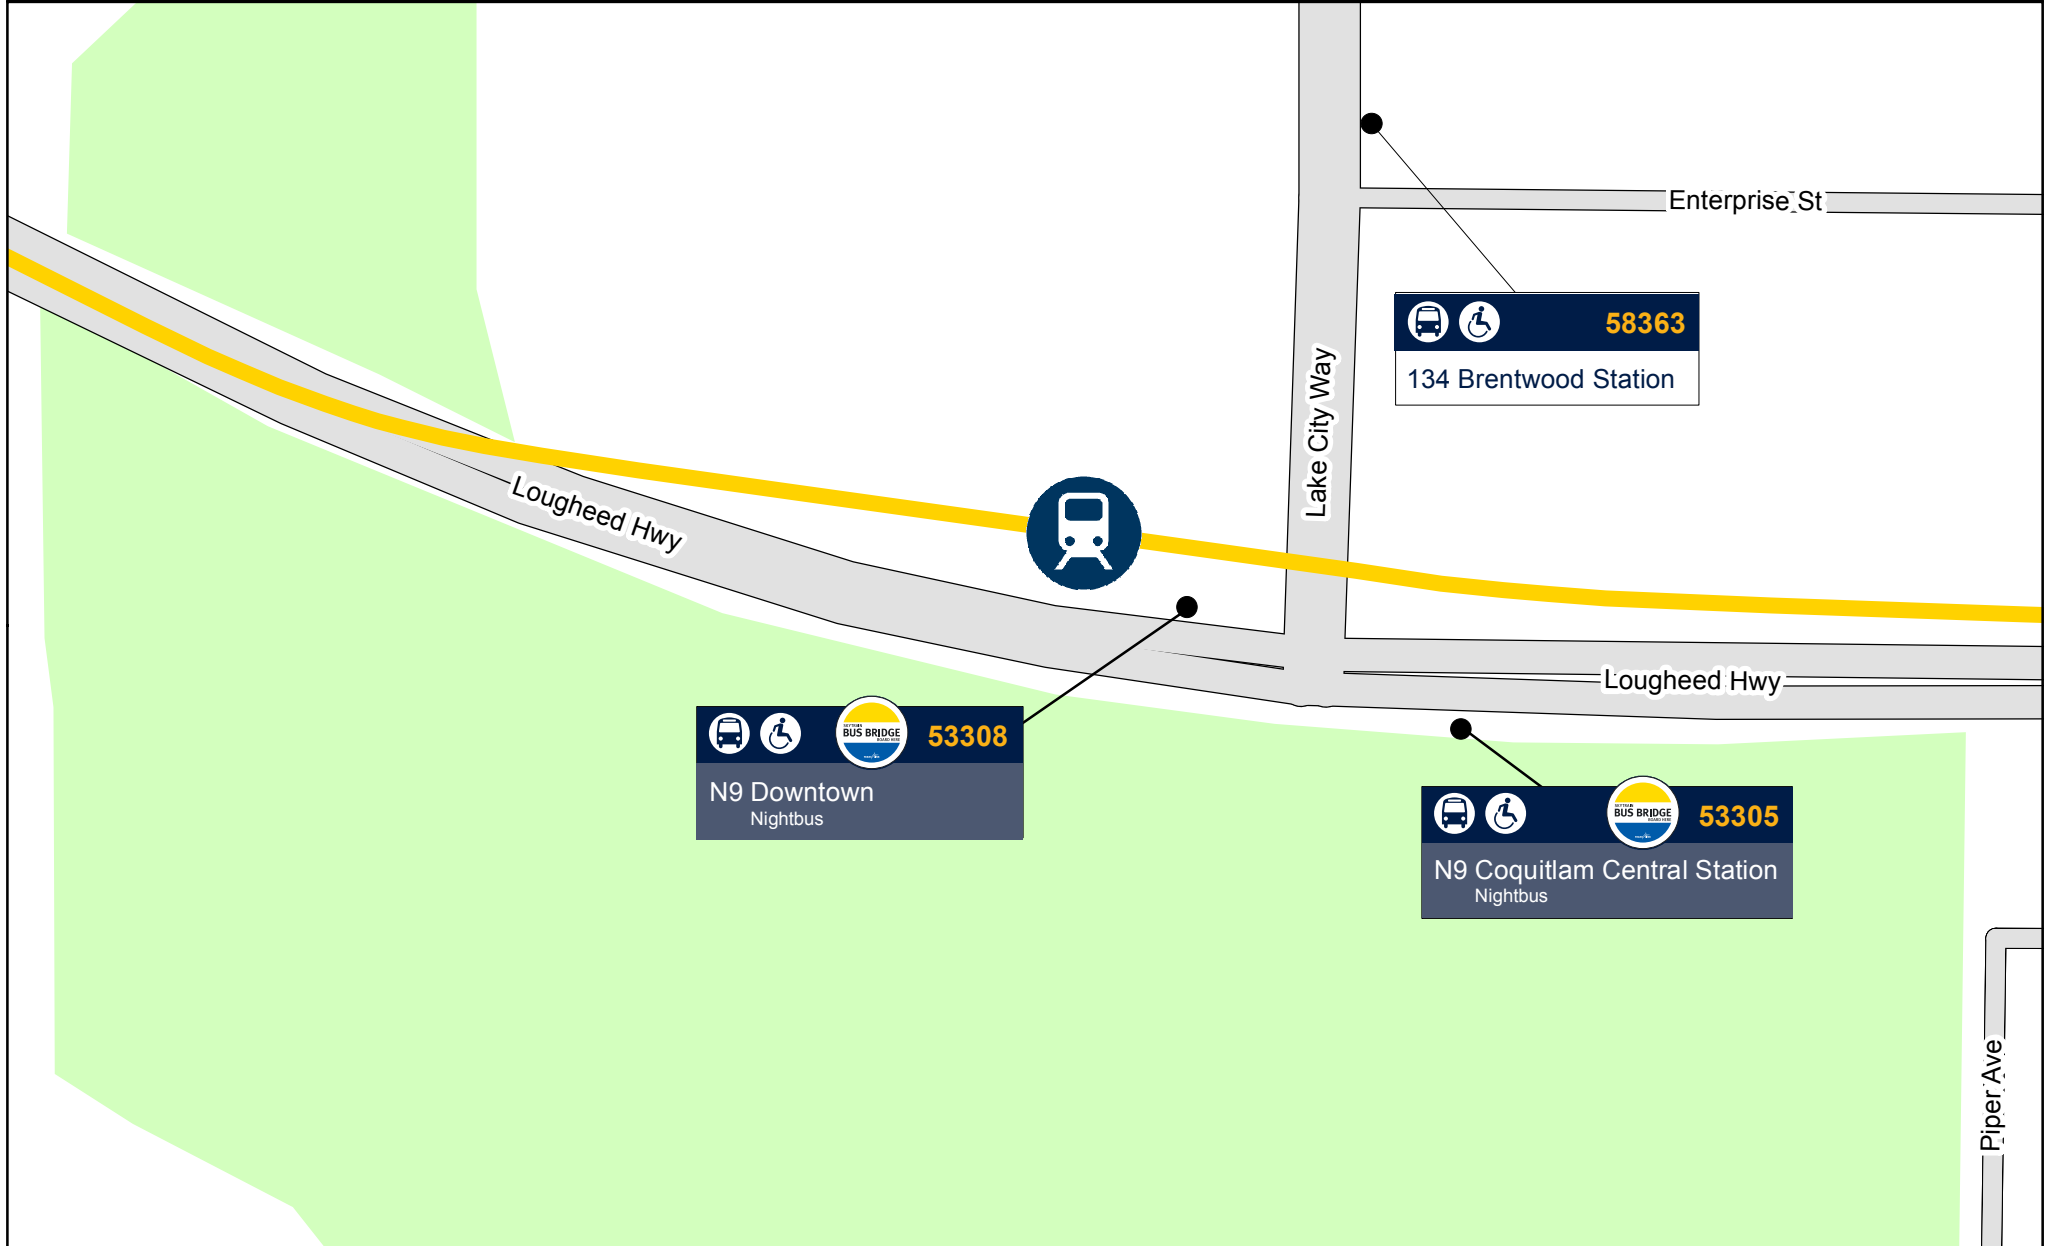

# Lake City Way Station

3191 Lake City Way, Burnaby, BC

April 2018

**58363**  
134 Brentwood Station

**53308**  
N9 Downtown  
Nightbus

**53305**  
N9 Coquitlam Central Station  
Nightbus

Piper Ave