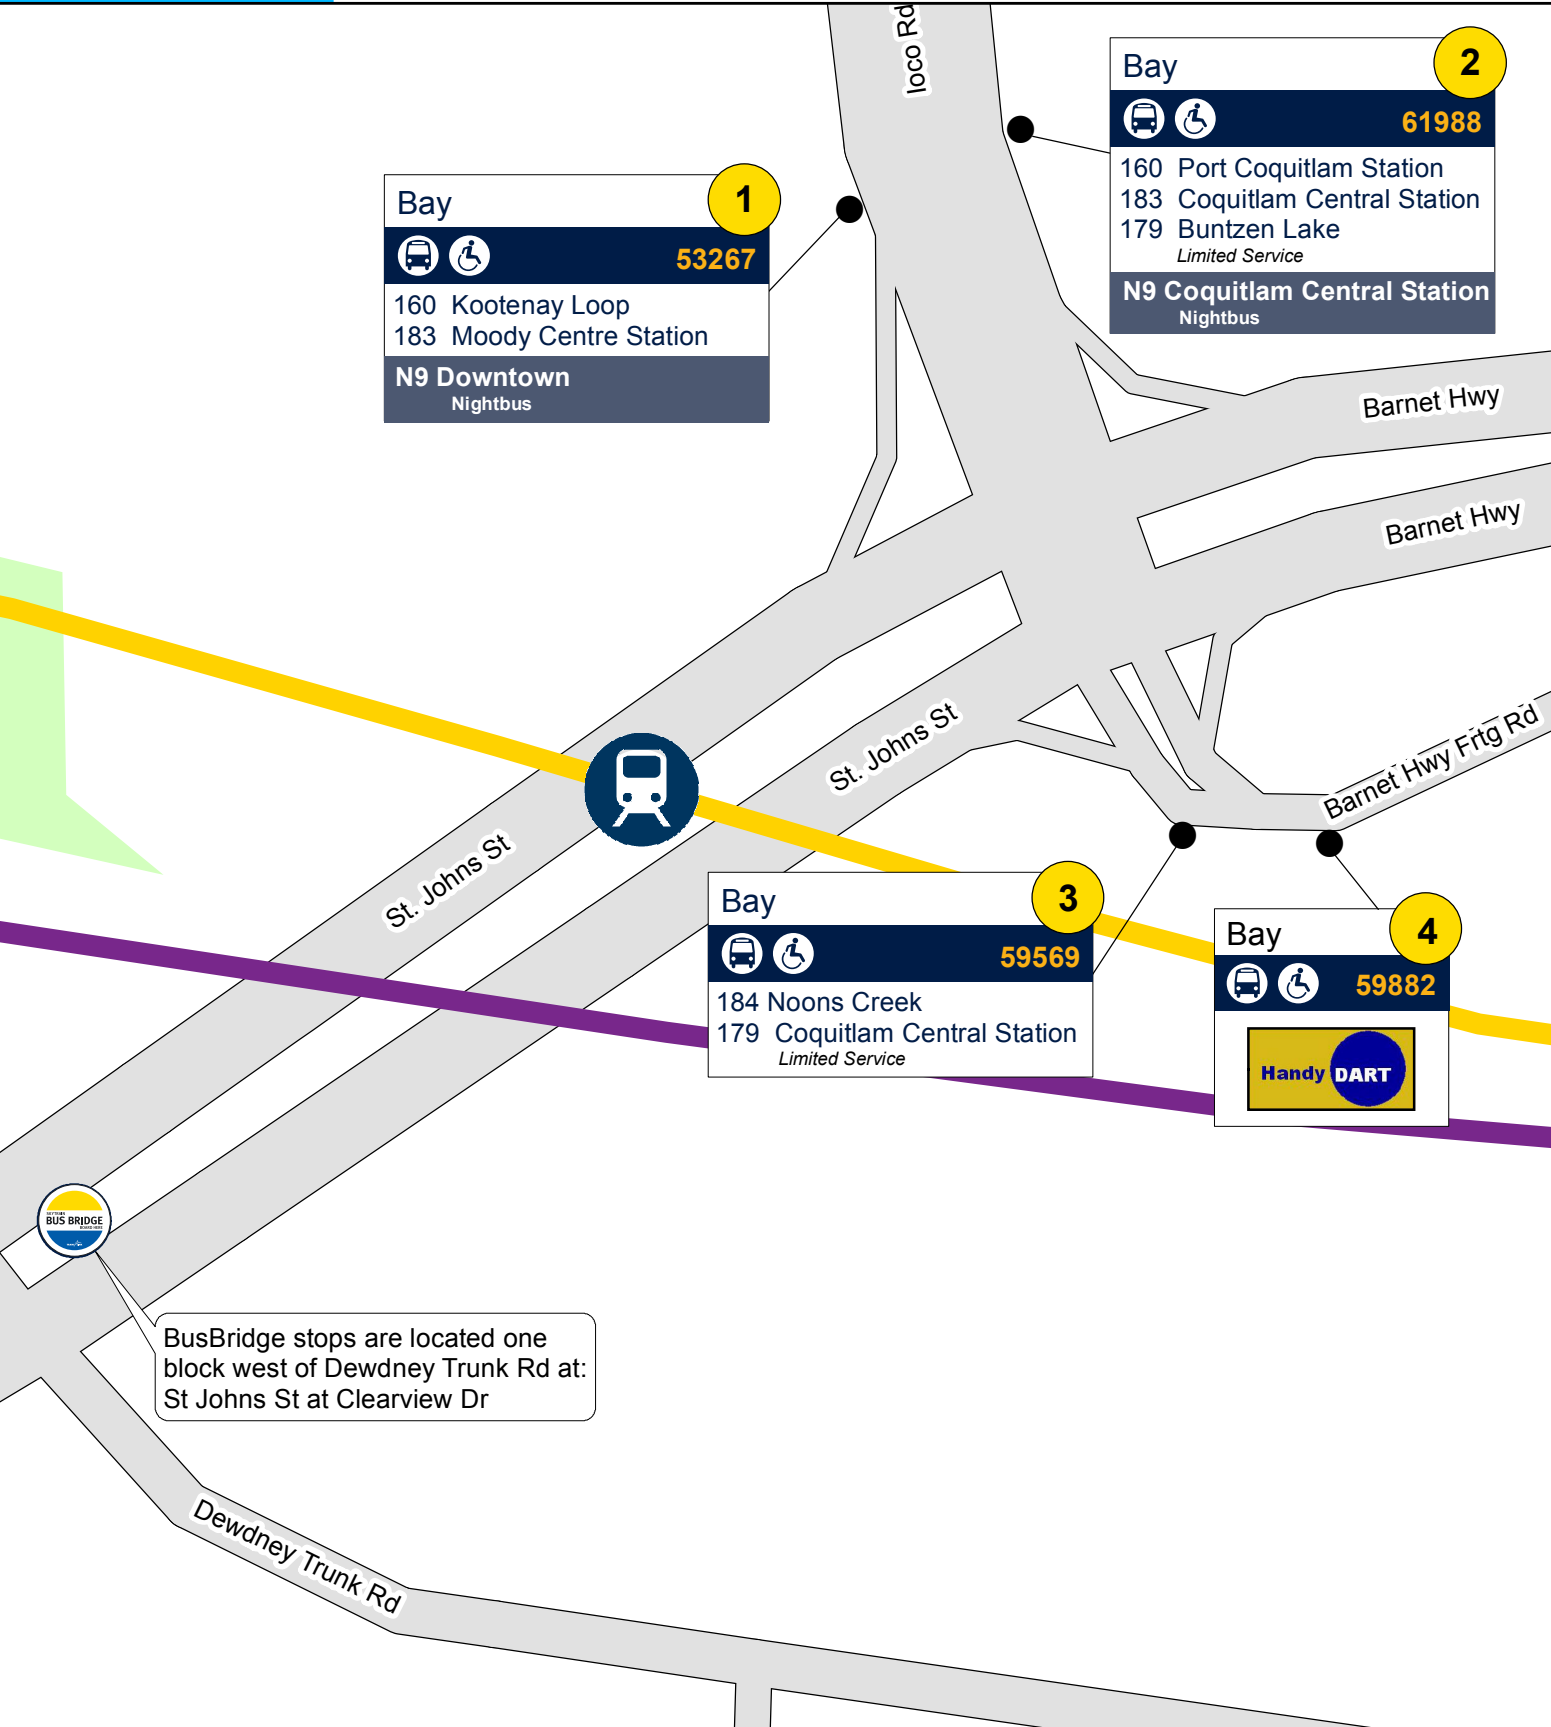

# Inlet Centre Station

2300 Barnet Hwy, Port Moody, BC

April 2018

**Bay** 1

**53267**

160 Kootenay Loop  
183 Moody Centre Station

**N9 Downtown Nightbus**

**Bay** 2

**61988**

160 Port Coquitlam Station  
183 Coquitlam Central Station  
179 Buntzen Lake  
*Limited Service*

**N9 Coquitlam Central Station Nightbus**

**Bay** 3

**59569**

184 Noons Creek  
179 Coquitlam Central Station  
*Limited Service*

**Bay** 4

**59882**

**Handy DART**

BusBridge stops are located one block west of Dewdney Trunk Rd at: St Johns St at Clearview Dr

Dewdney Trunk Rd

St. Johns St

St. Johns St

Loco Rd

Barnet Hwy

Barnet Hwy

Barnet Hwy Frig Rd