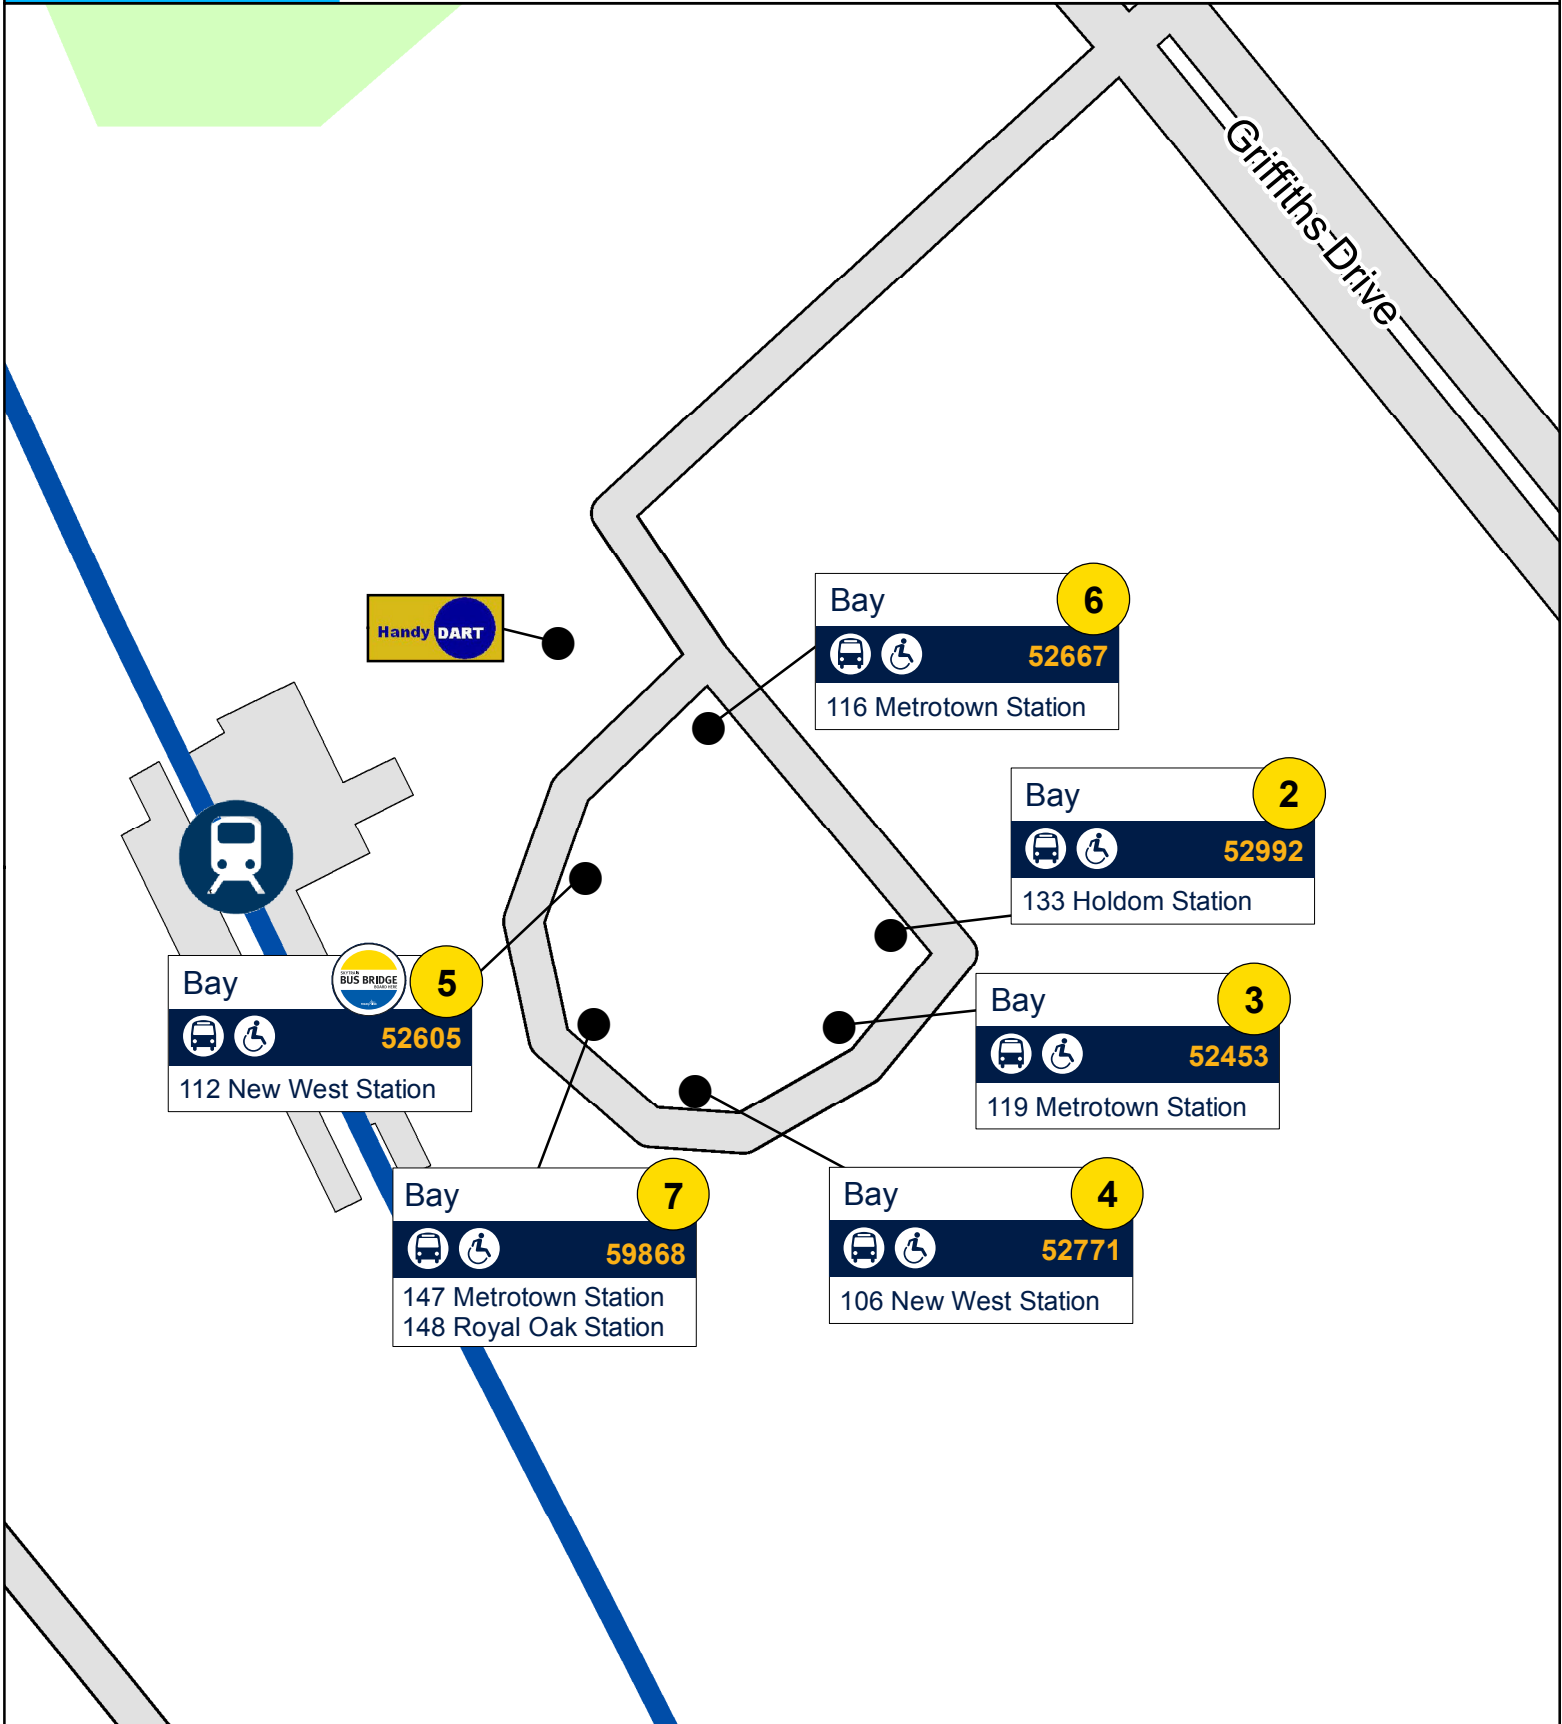

Edmonds Station

Griffith Drive and 18th Avenue, Burnaby, BC

September 2018

Bay 6

52667

116 Metrotown Station

Bay 2

52992

133 Holdom Station

Bay 5

52605

112 New West Station

Bay 3

52453

119 Metrotown Station

Bay 7

59868

147 Metrotown Station
148 Royal Oak Station

Bay 4

52771

106 New West Station