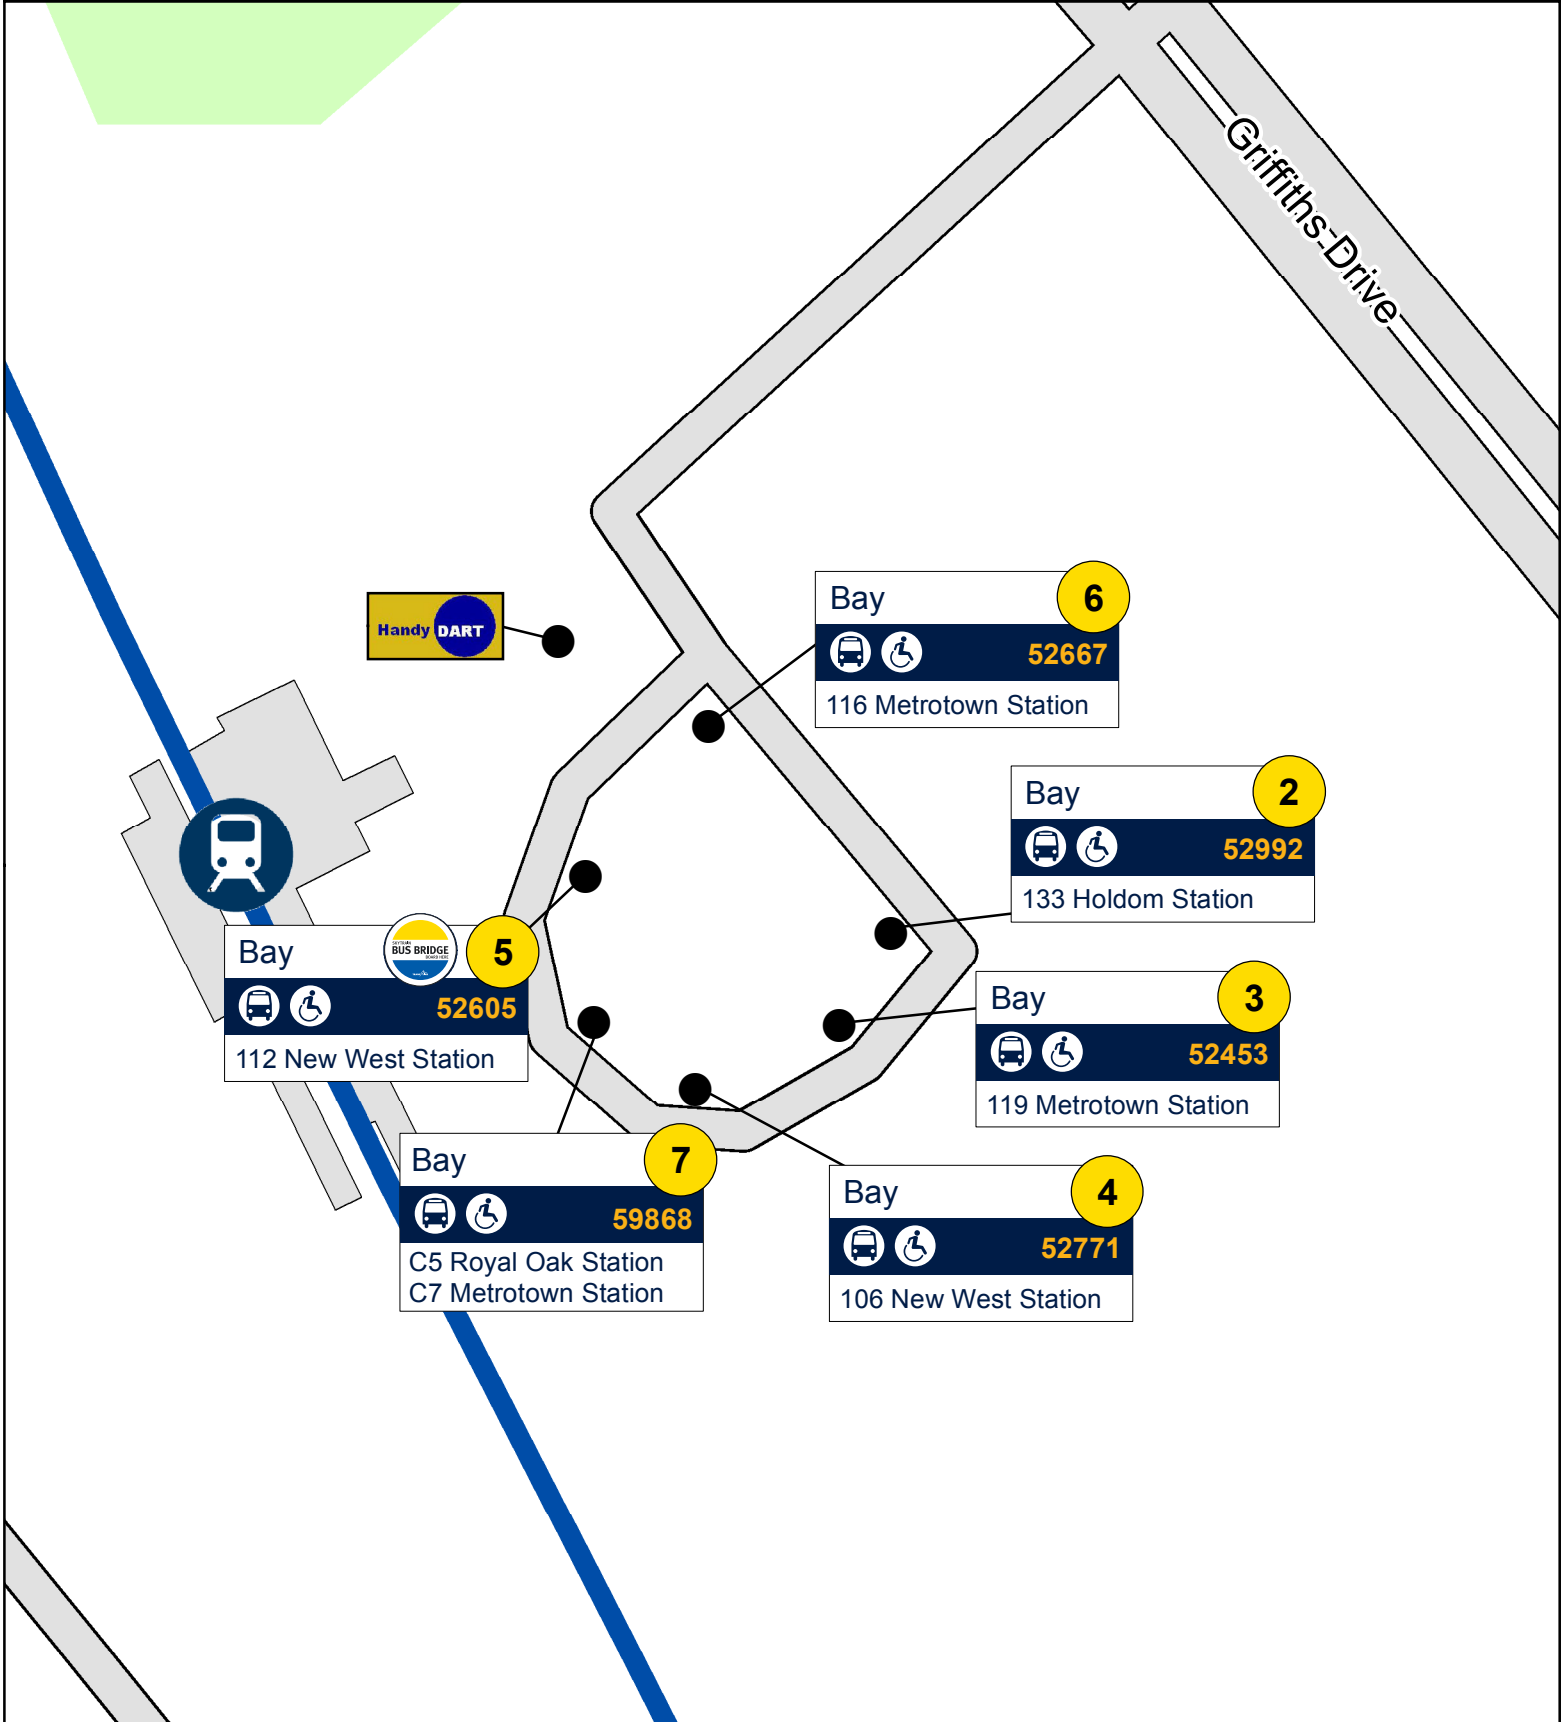

# Edmonds Station

Griffith Drive and 18th Avenue, Burnaby, BC

April 2018

**Bay 6**

116 Metrotown Station

52667

**Bay 2**

133 Holdom Station

52992

**Bay 5**

112 New West Station

52605

**Bay 3**

119 Metrotown Station

52453

**Bay 7**

C5 Royal Oak Station  
C7 Metrotown Station

59868

**Bay 4**

106 New West Station

52771