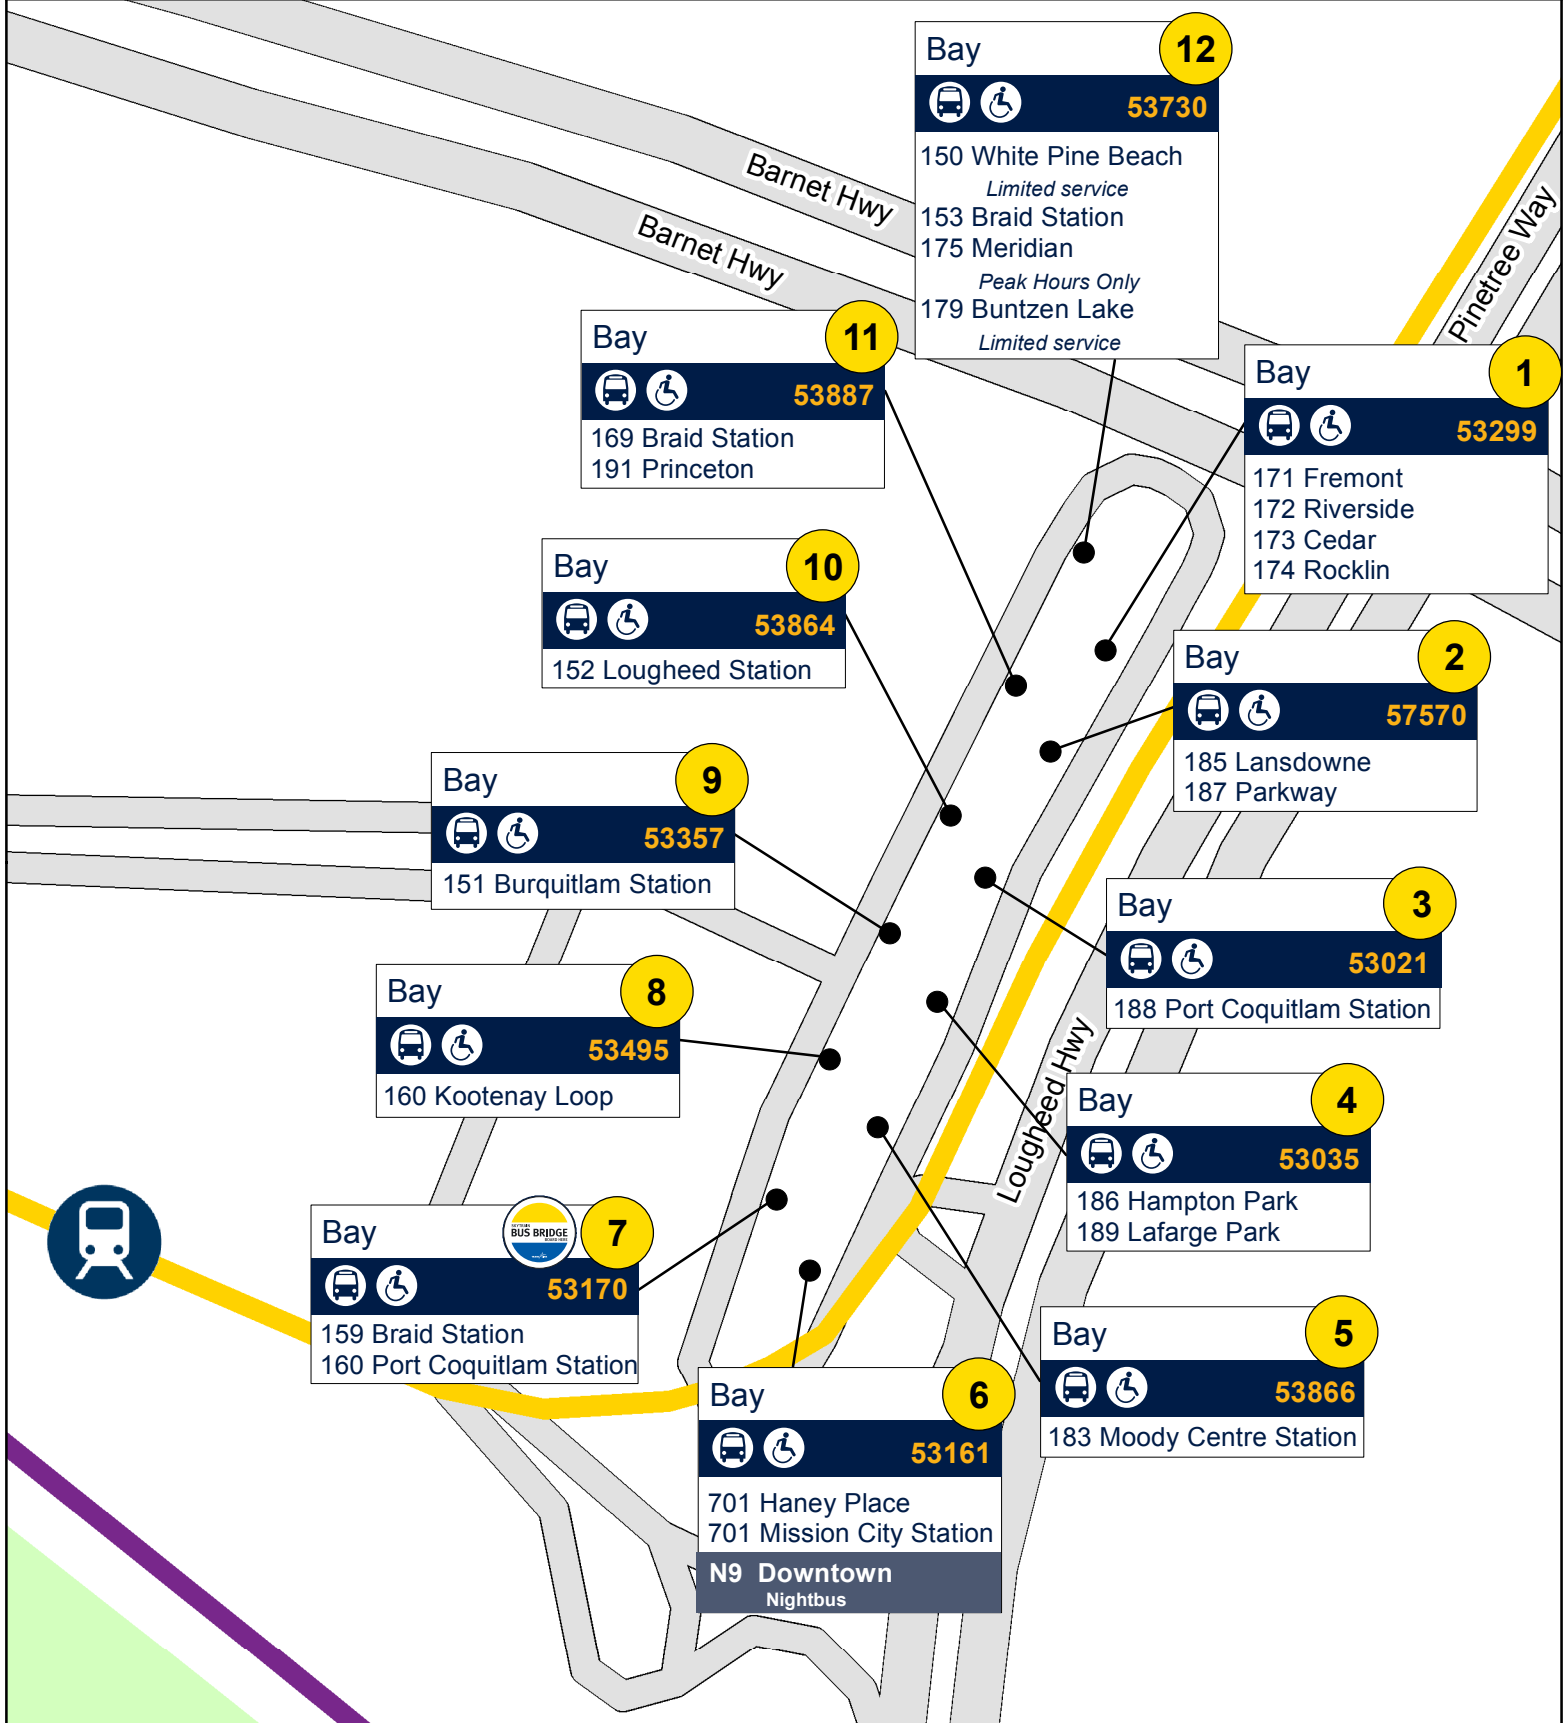

Coquitlam Central Station

2900 Barnet Hwy, Coquitlam, BC

September 2018

Bay 12

53730

150 White Pine Beach
Limited service
153 Braid Station
175 Meridian
Peak Hours Only
179 Buntzen Lake
Limited service

Bay 11

53887

169 Braid Station
191 Princeton

Bay 1

53299

171 Fremont
172 Riverside
173 Cedar
174 Rocklin

Bay 10

53864

152 Lougheed Station

188 Port Coquitlam Station

Bay 8

53495

160 Kootenay Loop

Bay 4

53035

186 Hampton Park
189 Lafarge Park

Bay 7

183 Moody Centre Station