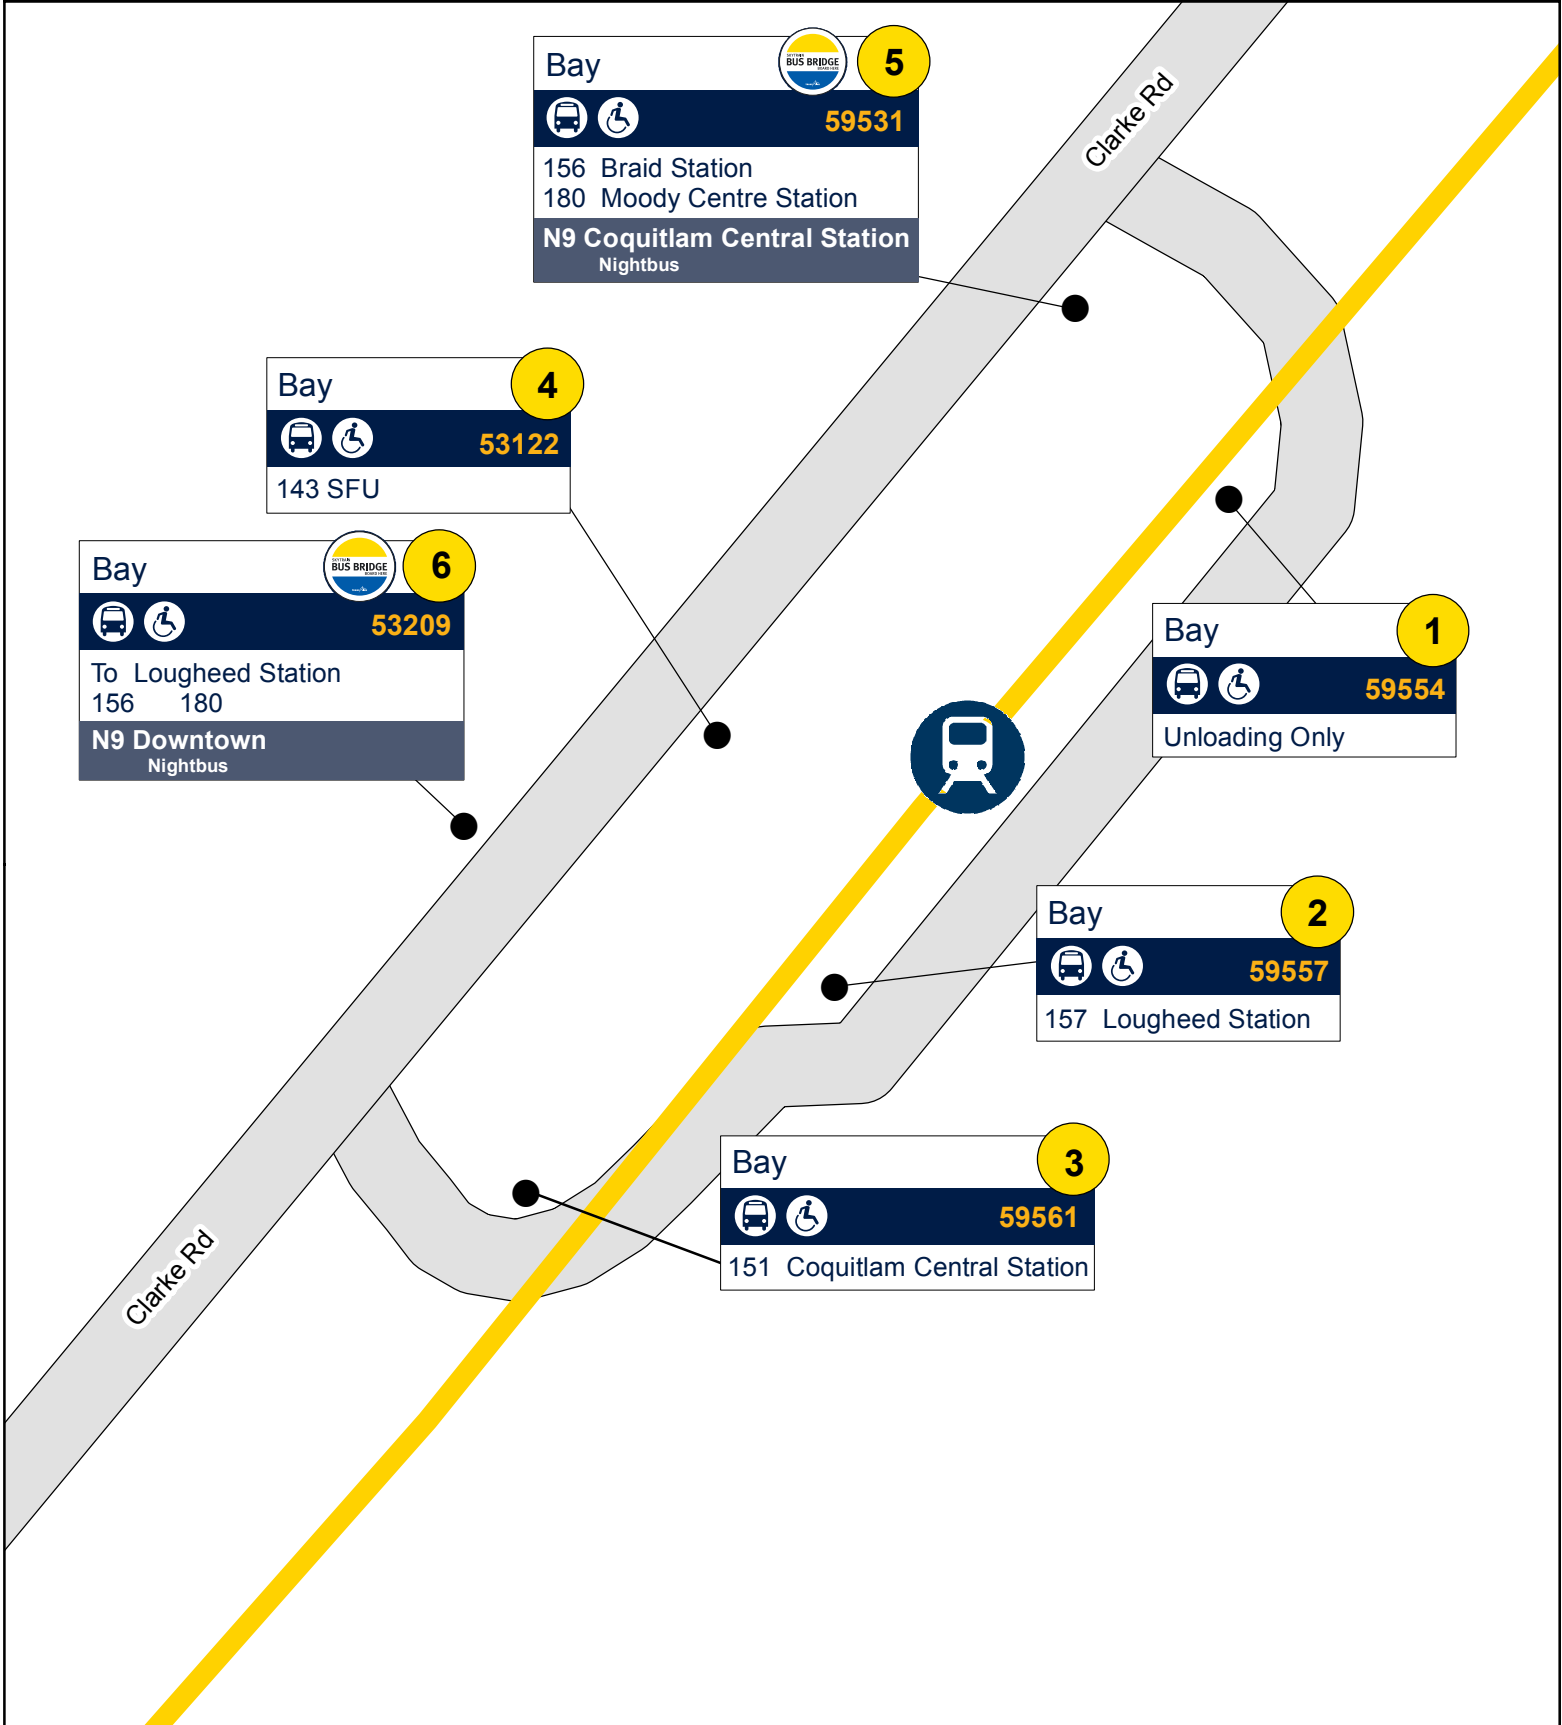

Burquitlam Station

568 Clarke Rd, Coquitlam, BC

April 2018

Bay 5

59531

156 Braid Station
180 Moody Centre Station

N9 Coquitlam Central Station Nightbus

Bay 4

53122

143 SFU

Bay 6

53209

To Lougheed Station
156 180

N9 Downtown Nightbus

Bay 1

59554

Unloading Only

Bay 2

59557

157 Lougheed Station

Bay 3

59561

151 Coquitlam Central Station