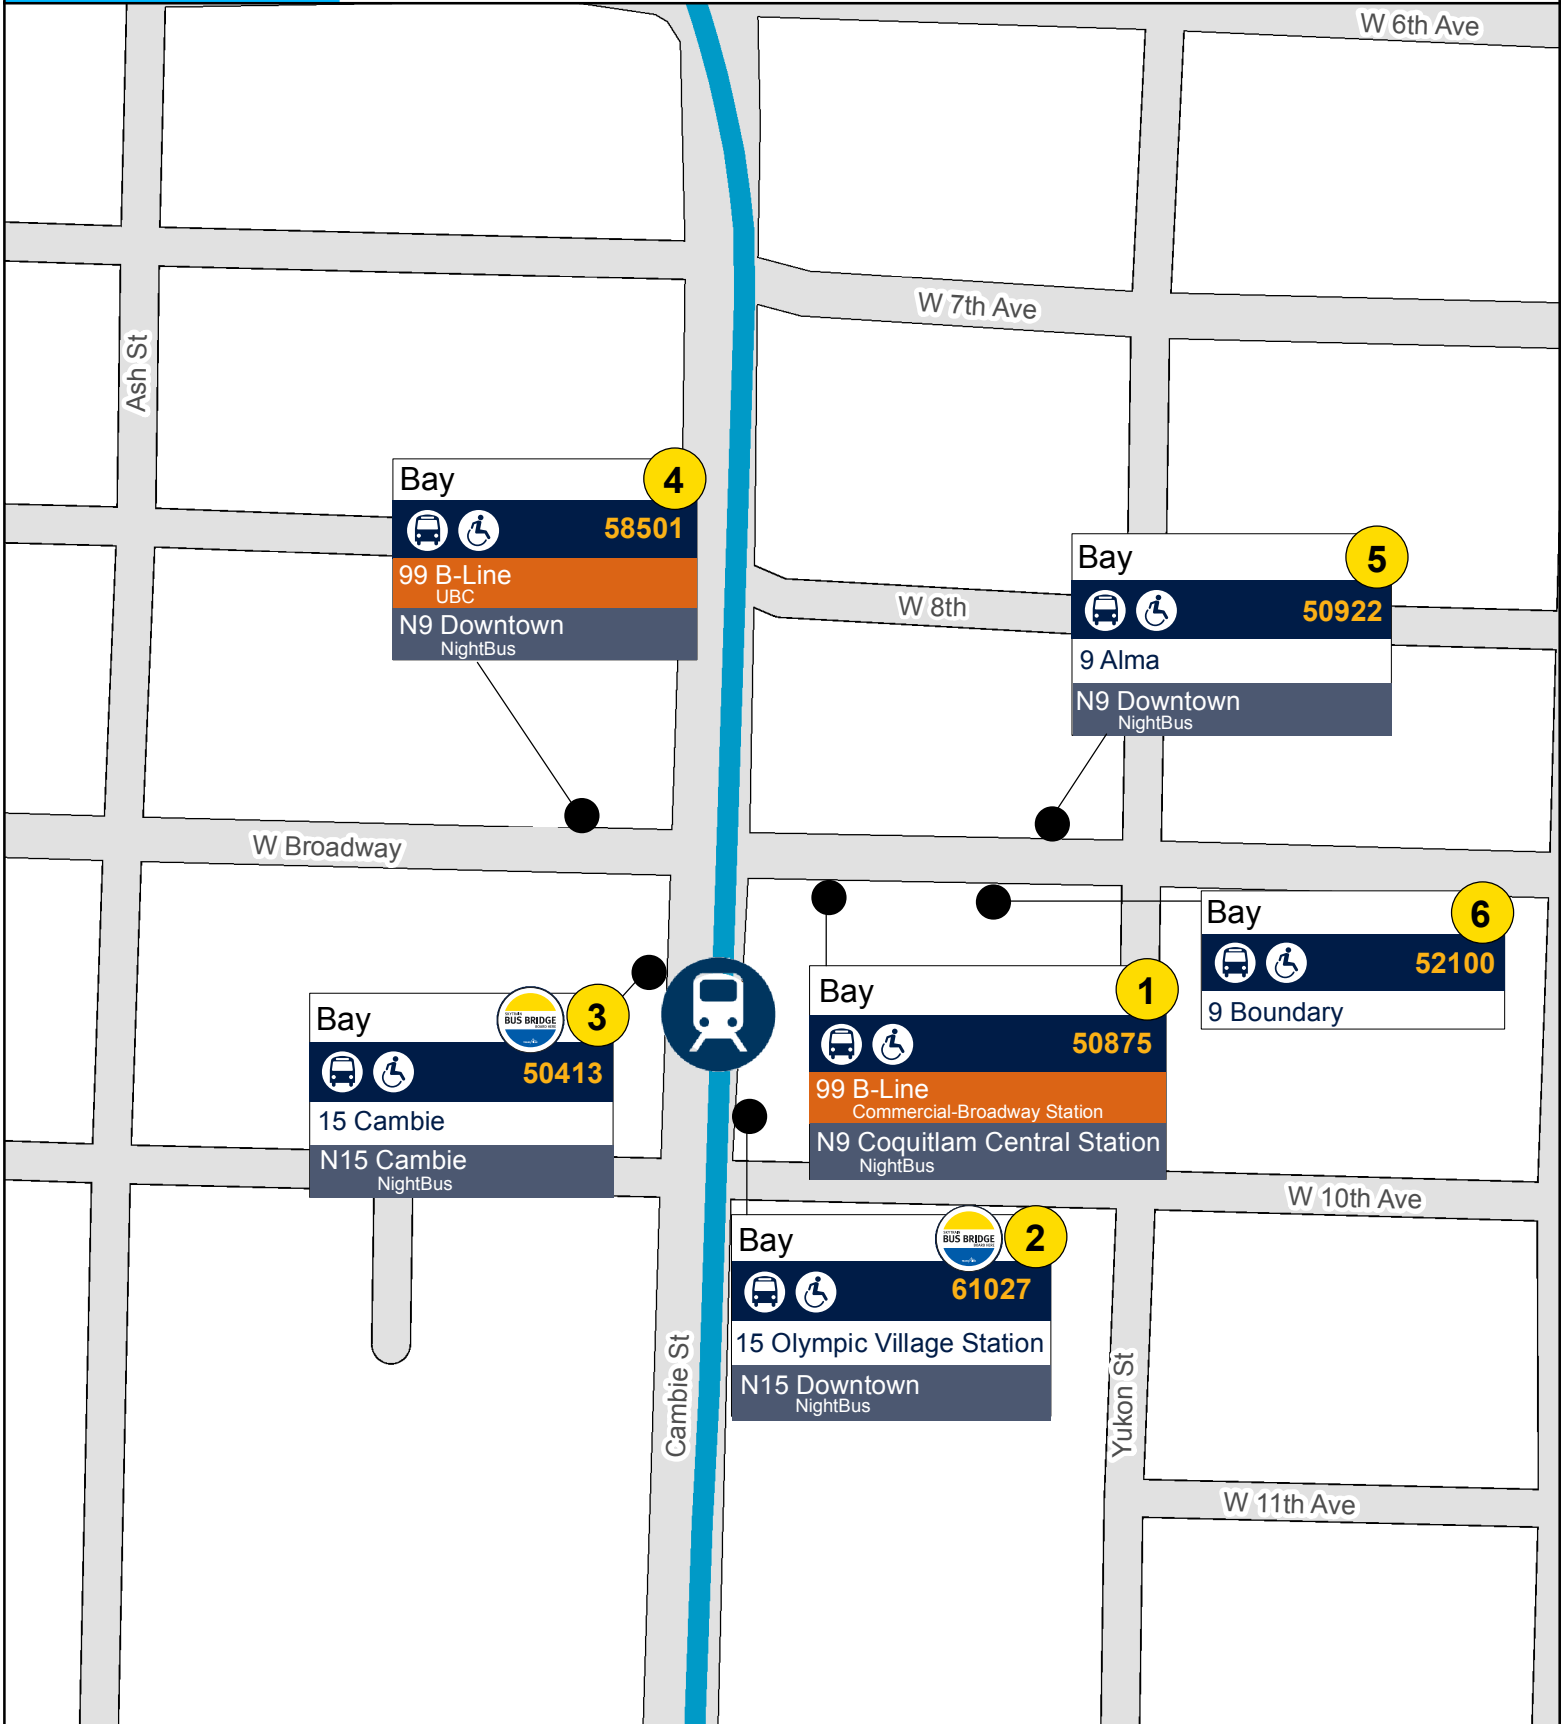

Broadway - City Hall Station

Broadway and Cambie St, Vancouver, BC

October 2018

Bay 4

58501

99 B-Line UBC

N9 Downtown NightBus

Bay 5

50922

9 Alma

N9 Downtown NightBus

Bay 6

52100

9 Boundary

Bay 3

50413

15 Olympic Village Station

N15 Downtown NightBus