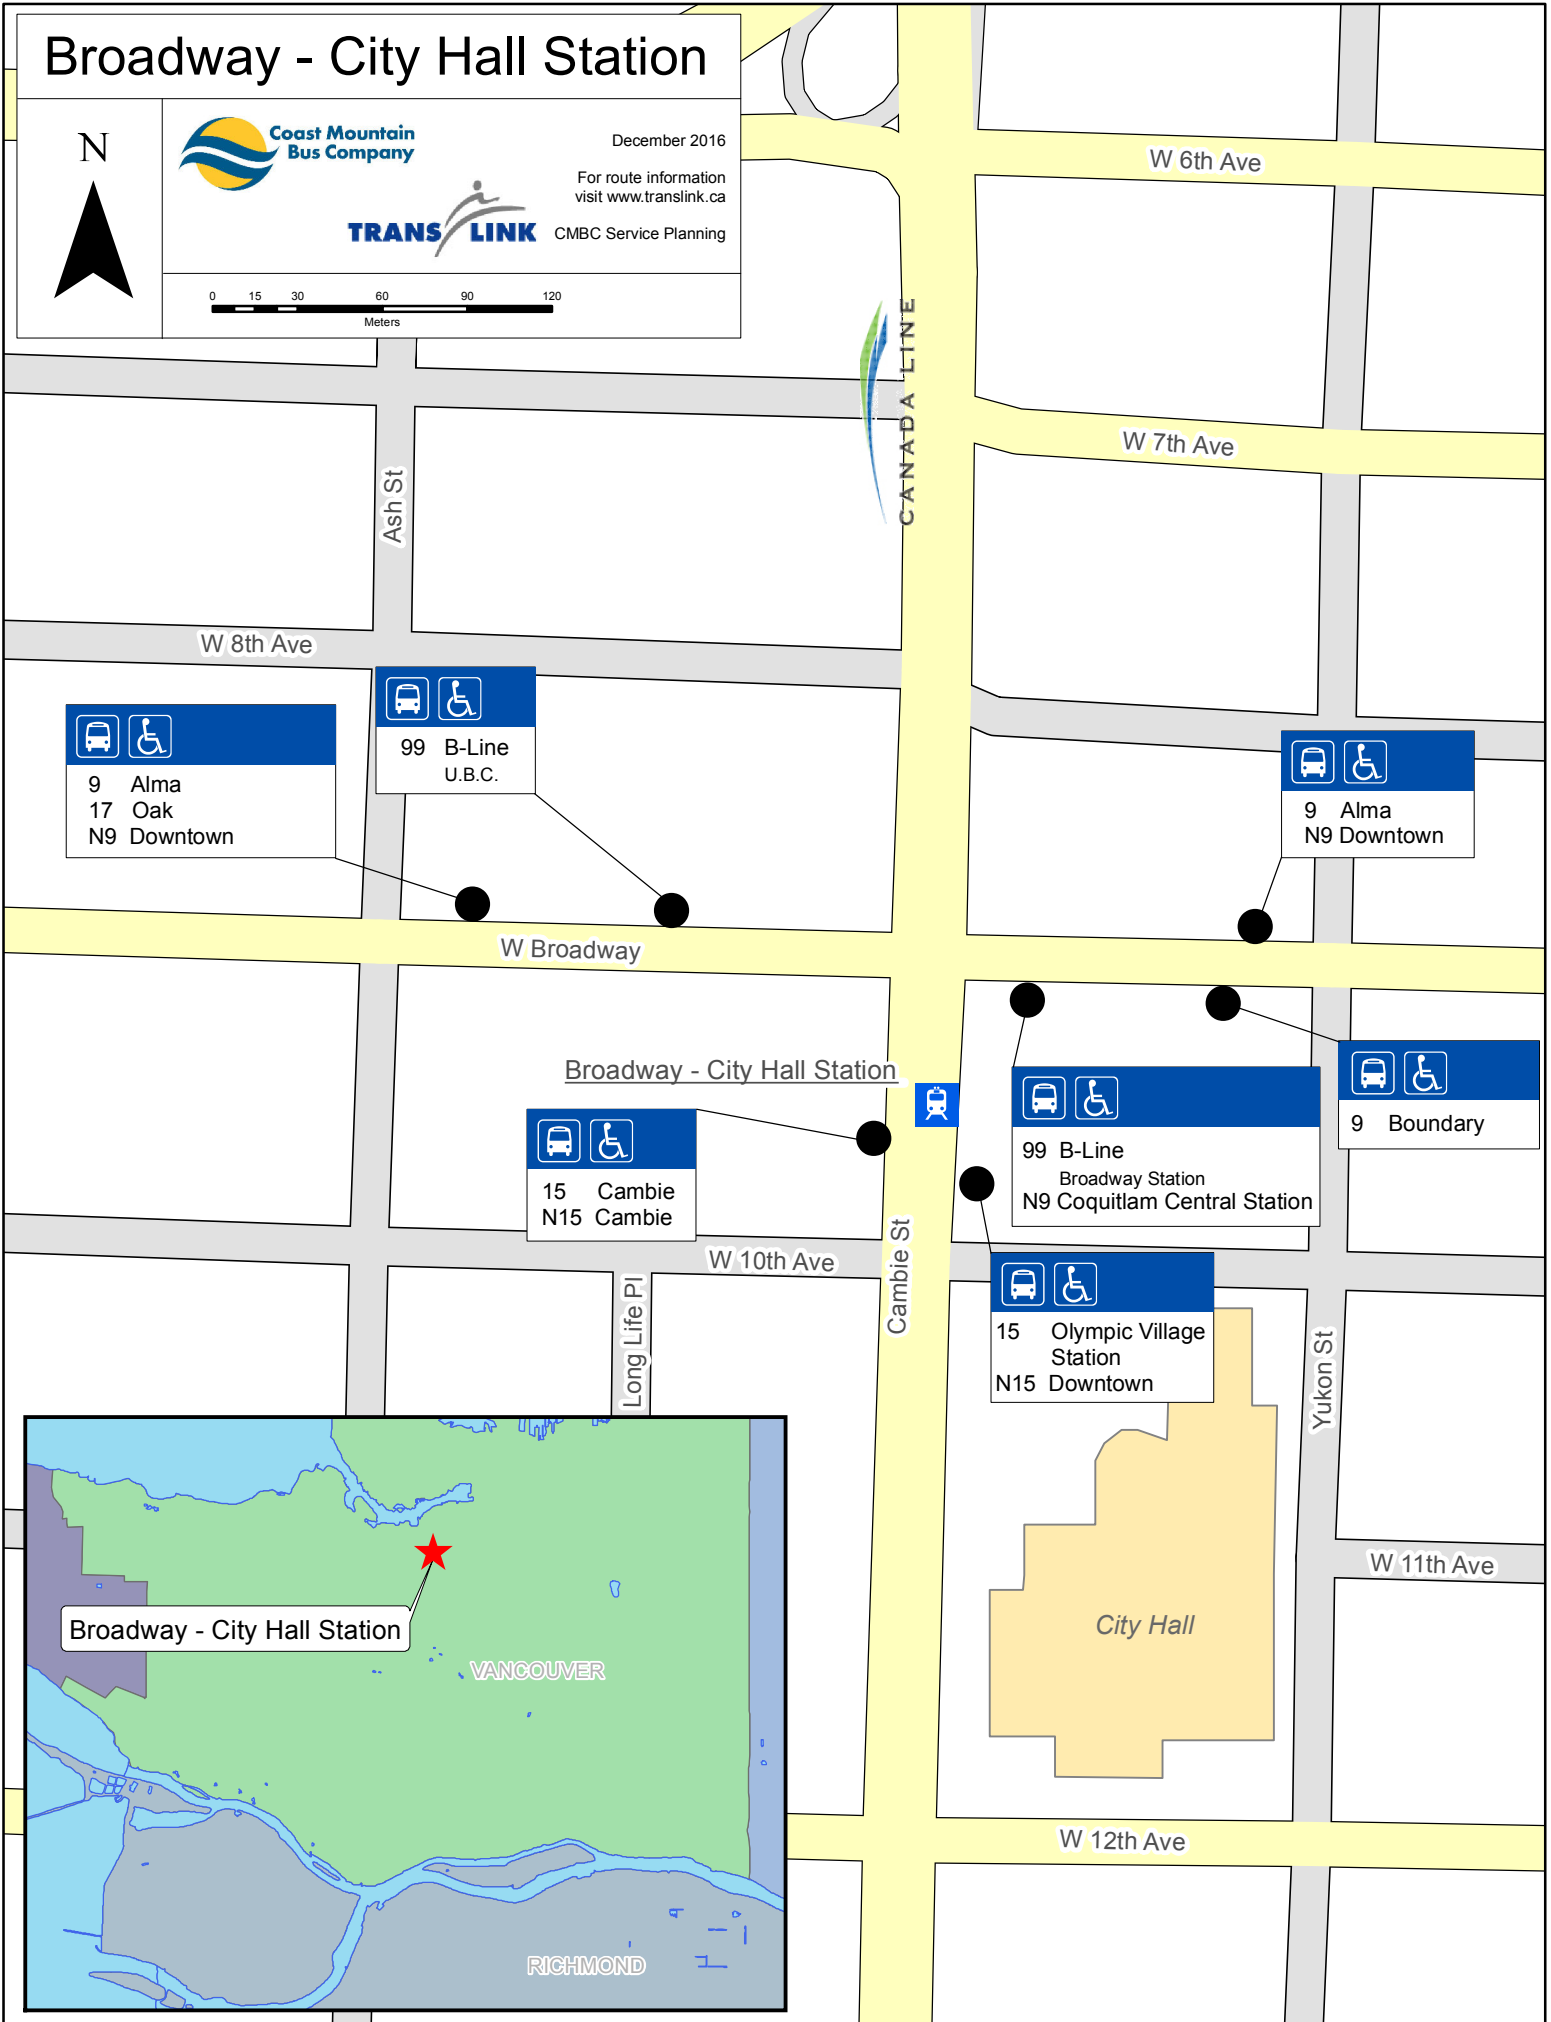

Broadway - City Hall Station

December 2016

For route information
visit www.translink.ca

CMBC Service Planning

 
9 Alma
17 Oak
N9 Downtown

 
99 B-Line
U.B.C.

 
9 Alma
N9 Downtown

 
15 Cambie
N15 Cambie

 
99 B-Line
Broadway Station
N9 Coquitlam Central Station

 
9 Boundary

 
15 Olympic Village
Station
N15 Downtown

Broadway - City Hall Station

VANCOUVER

RICHMOND

City Hall

W 12th Ave