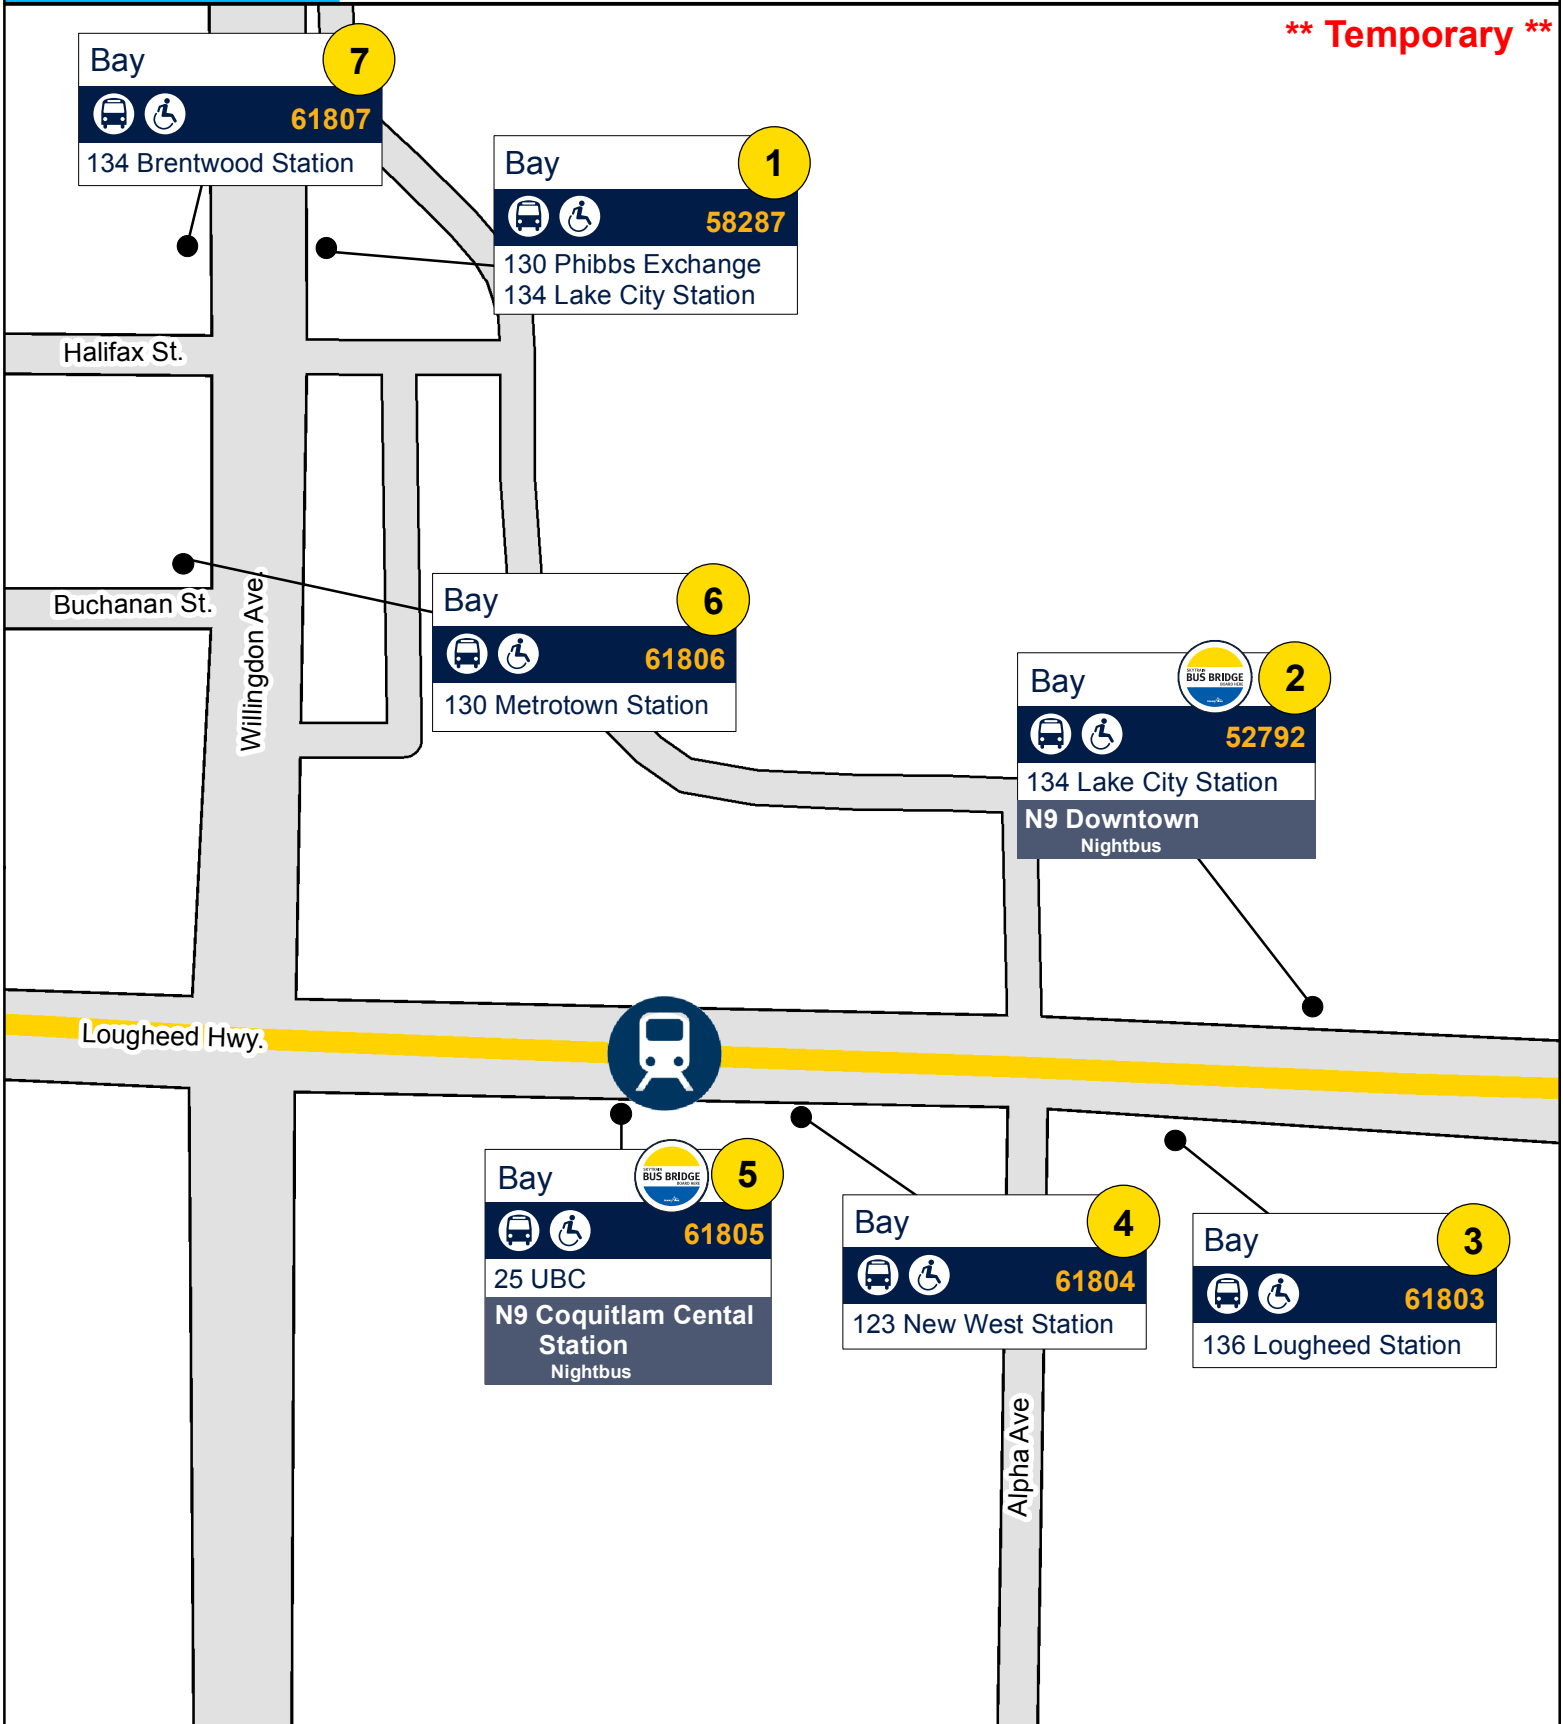

Brentwood Town Centre Stn

4533 Lougheed Hwy, Burnaby, BC

October 2018

**** Temporary ****

Bay

7

61807

134 Brentwood Station

Bay

1

58287

130 Phibbs Exchange
134 Lake City Station

Halifax St.

Buchanan St.

Willingdon Ave.

Bay

6

61806

130 Metrotown Station

Bay

2

52792

134 Lake City Station
N9 Downtown
Nightbus

Lougheed Hwy.

Bay

3

61803

136 Lougheed Station

Alpha Ave