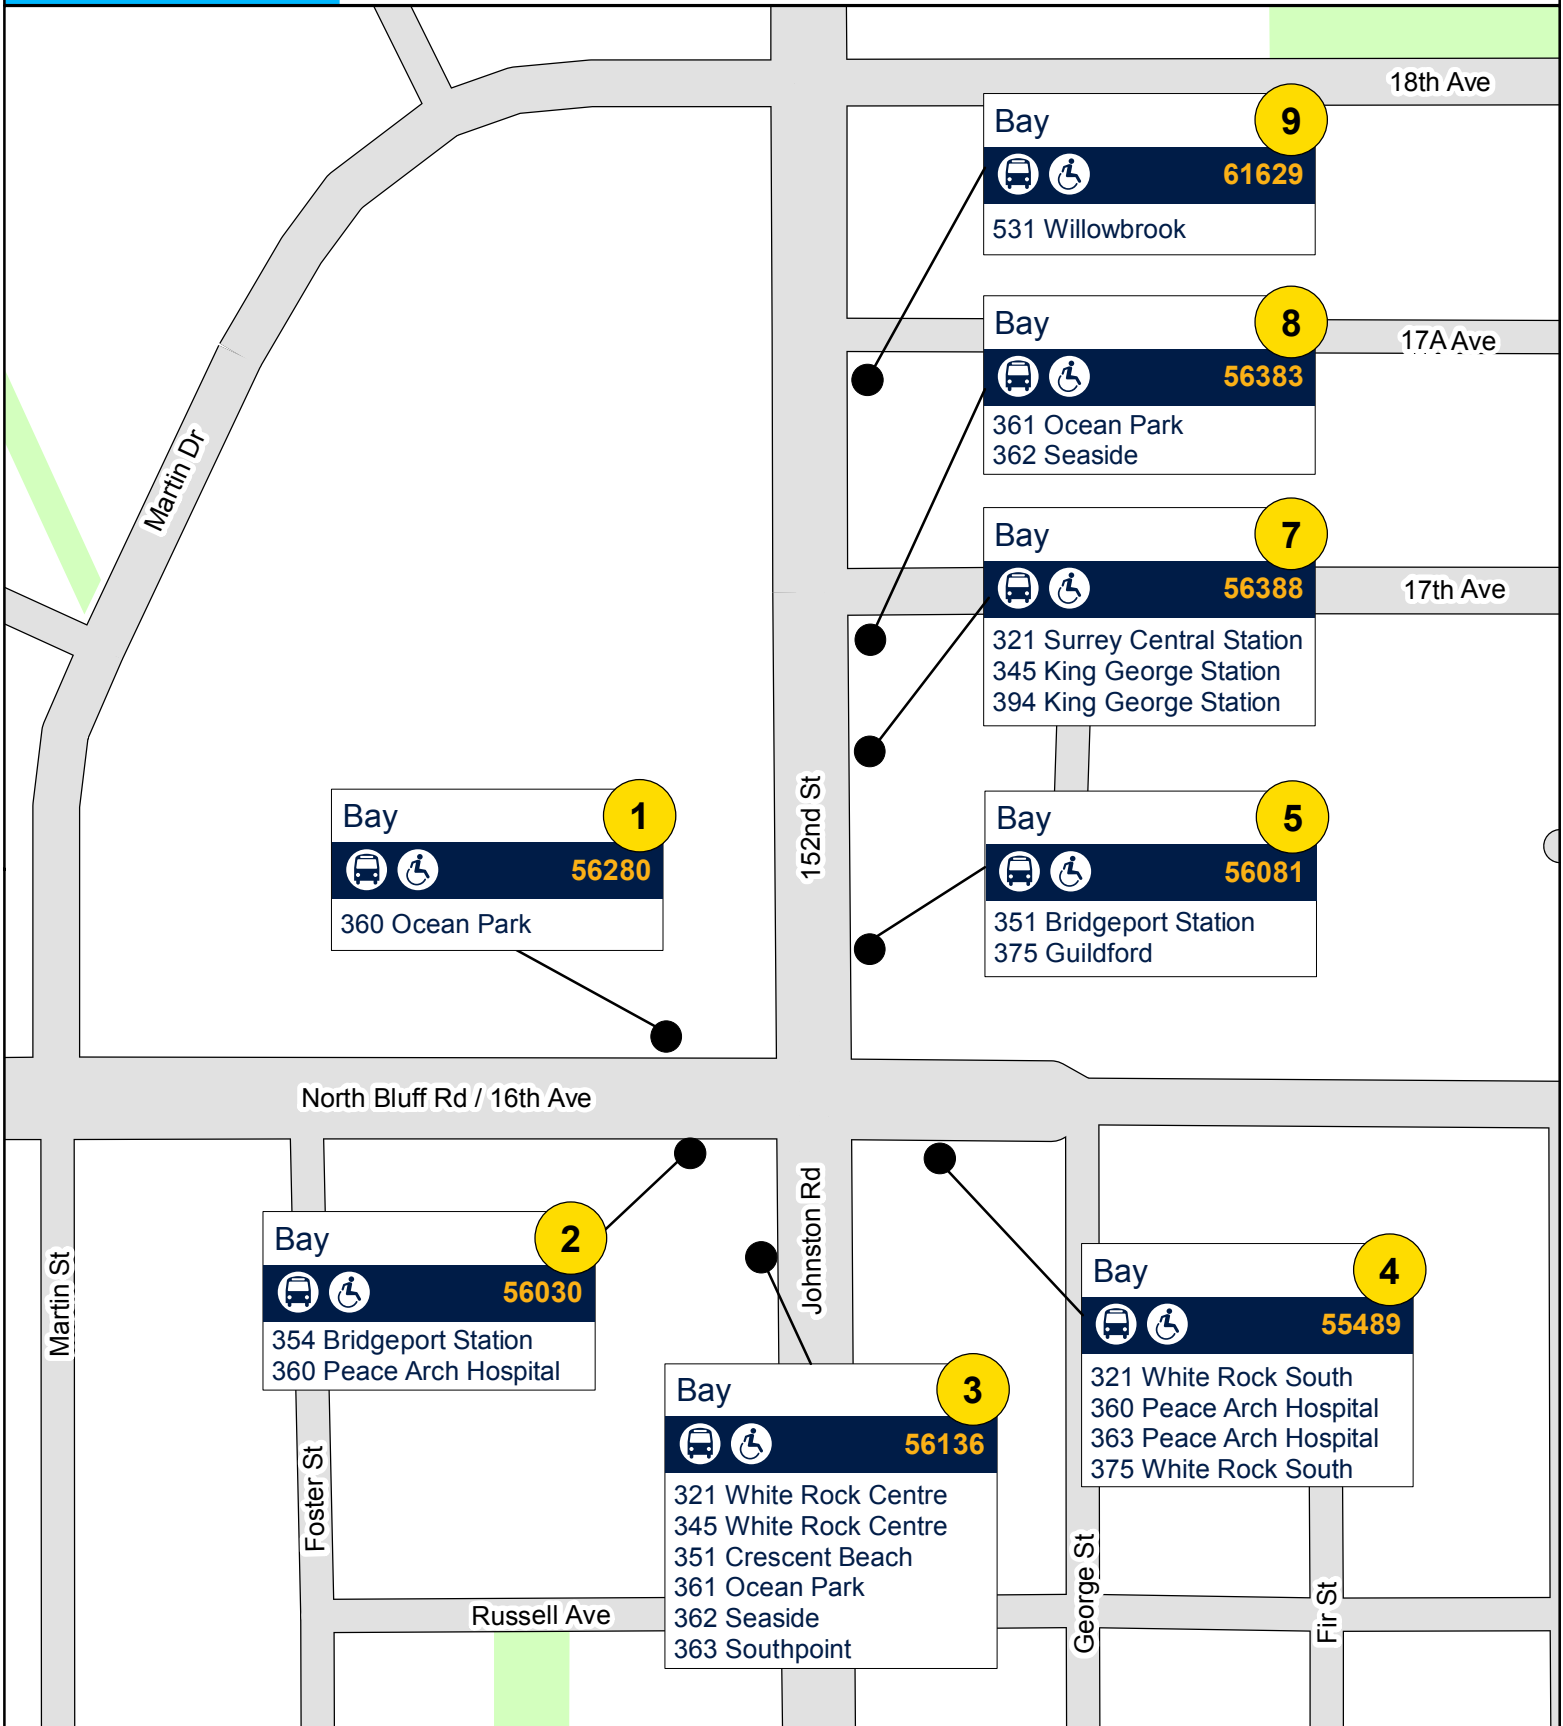

White Rock Centre

16th Ave & 152nd St, Surrey, BC / North Bluff Rd & Johnston Rd, White Rock, BC

November 2018

Bay 1
56280
 360 Ocean Park

Bay 9
61629
 531 Willowbrook

Bay 8
56383
 361 Ocean Park
 362 Seaside

Bay 7
56388
 321 Surrey Central Station
 345 King George Station
 394 King George Station

Bay 5
56081
 351 Bridgeport Station
 375 Guildford

Bay 2
56030
 354 Bridgeport Station
 360 Peace Arch Hospital

Bay 3
56136
 321 White Rock Centre
 345 White Rock Centre
 351 Crescent Beach
 361 Ocean Park
 362 Seaside
 363 Southpoint

Bay 4
55489
 321 White Rock South
 360 Peace Arch Hospital
 363 Peace Arch Hospital
 375 White Rock South