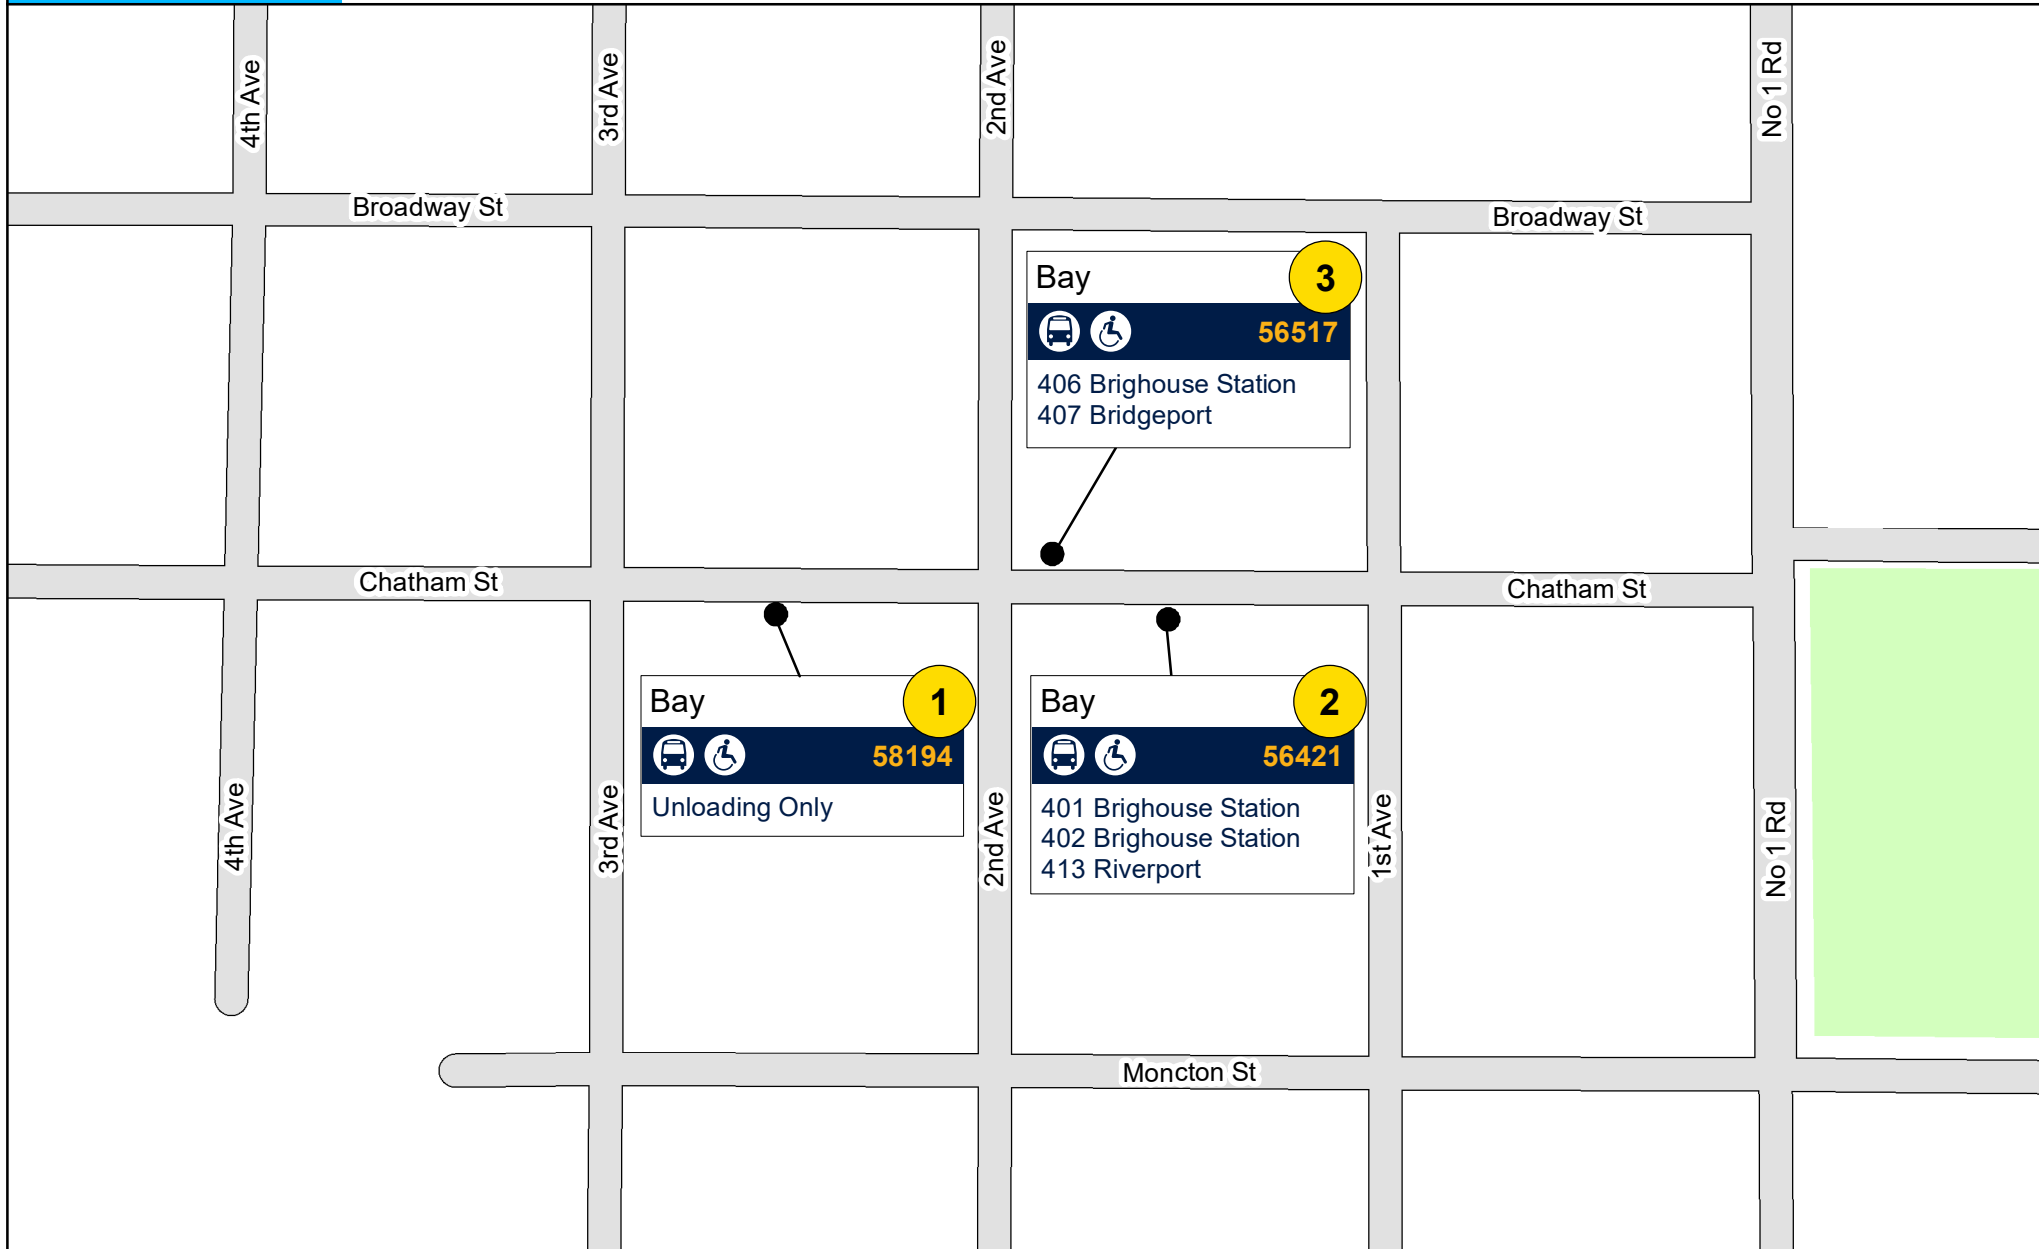

Steveston Exchange

Chatham Street & 2nd Avenue, Richmond, BC

September 2020

Bay 1

58194

Unloading Only

Bay 2

56421

401 Brighthouse Station
402 Brighthouse Station
413 Riverport

Bay 3

56517

406 Brighthouse Station
407 Bridgeport