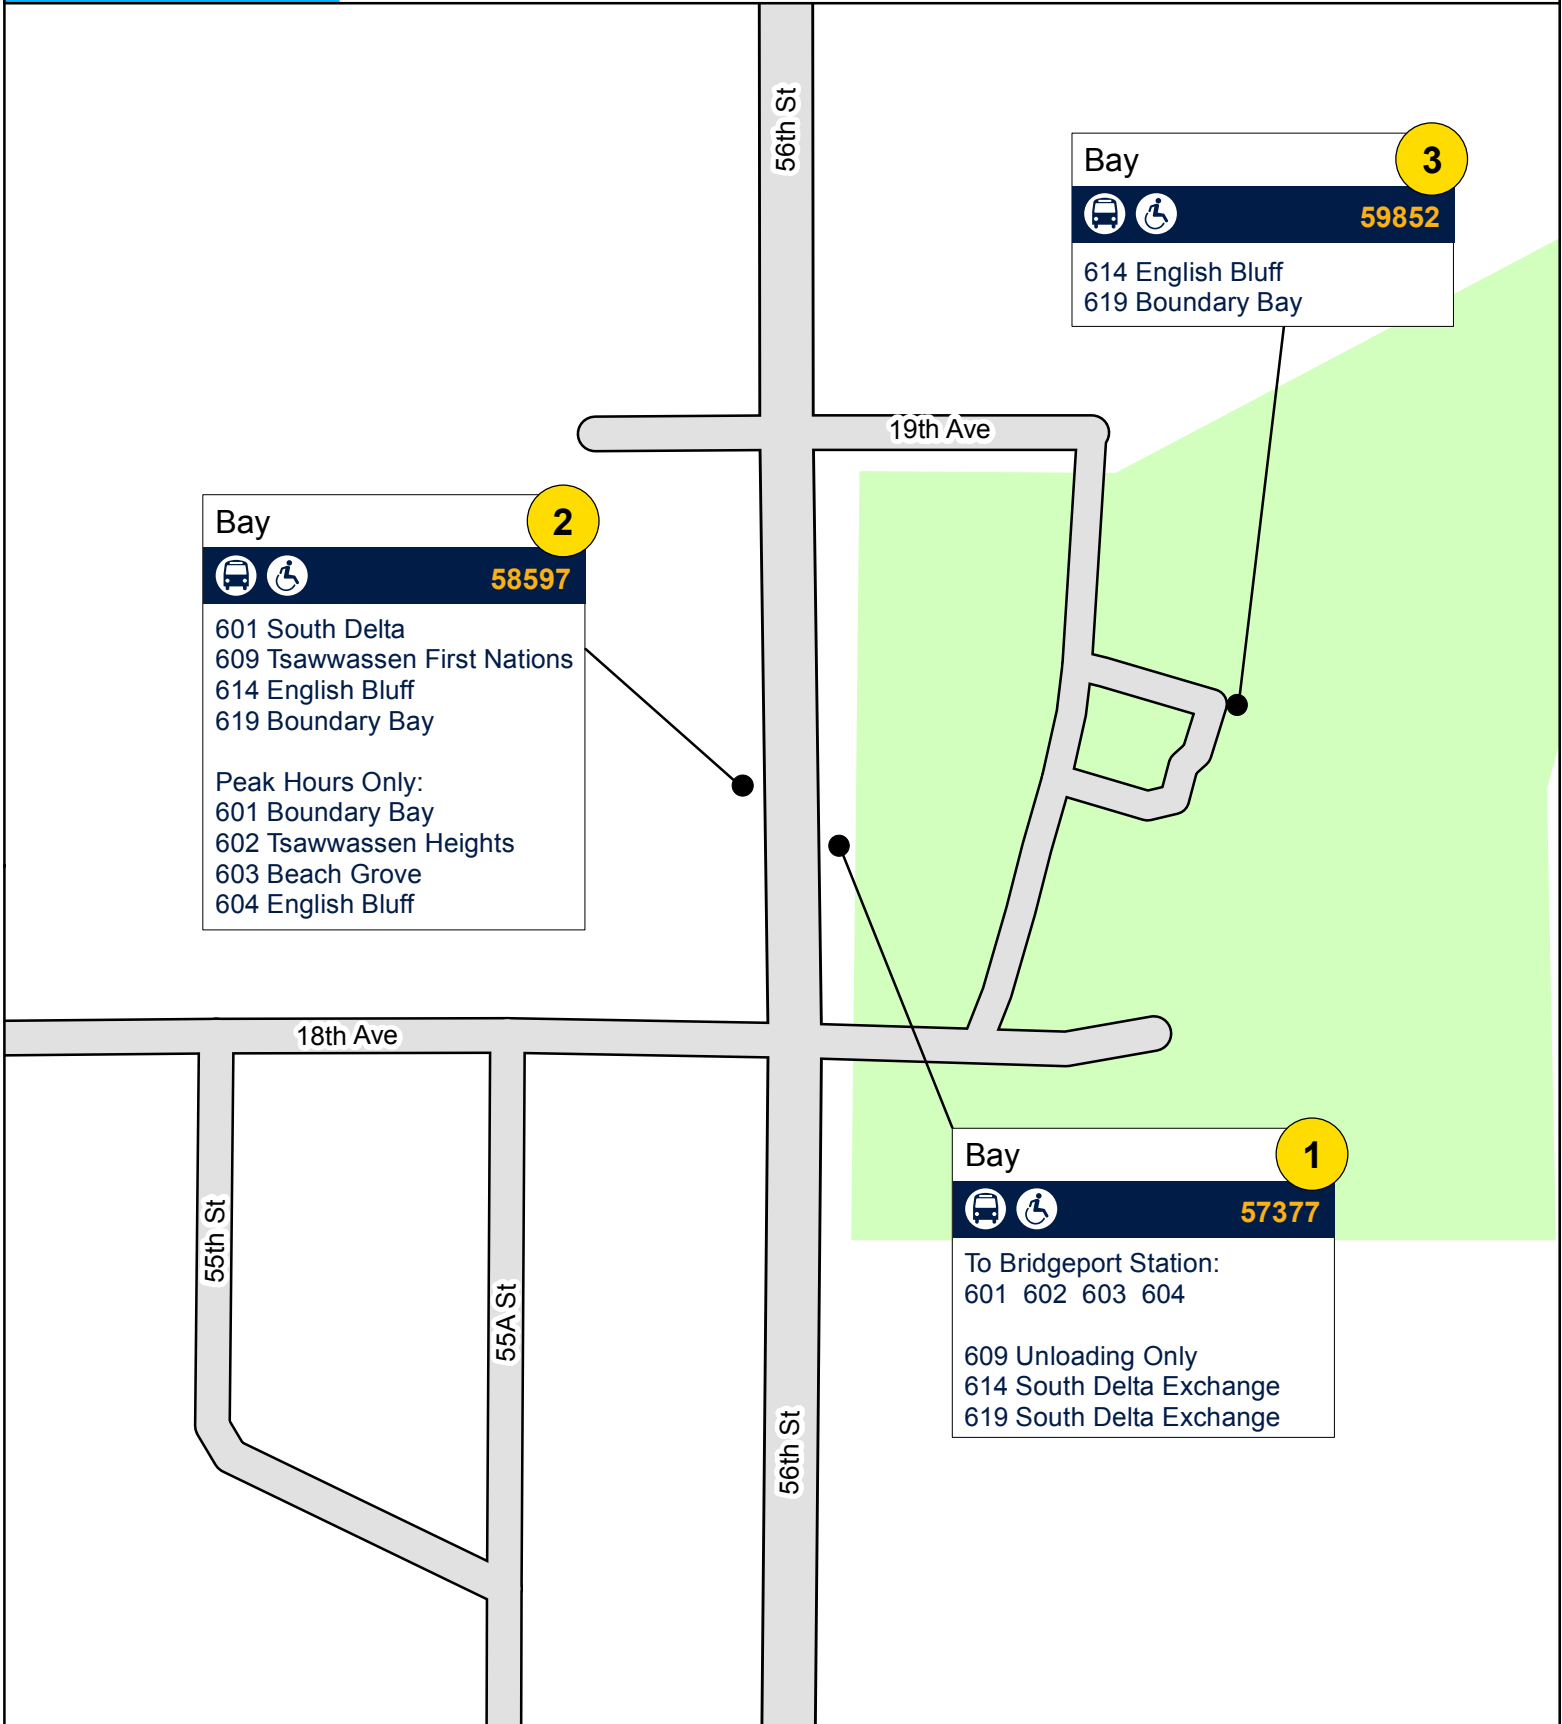

South Delta Exchange

56th Street & 18th Avenue, Delta, BC

September 2018

Bay 2

58597

601 South Delta
609 Tsawwassen First Nations
614 English Bluff
619 Boundary Bay

Peak Hours Only:
601 Boundary Bay
602 Tsawwassen Heights
603 Beach Grove
604 English Bluff

Bay 3

59852

614 English Bluff
619 Boundary Bay

Bay 1

57377

To Bridgeport Station:
601 602 603 604

609 Unloading Only
614 South Delta Exchange
619 South Delta Exchange