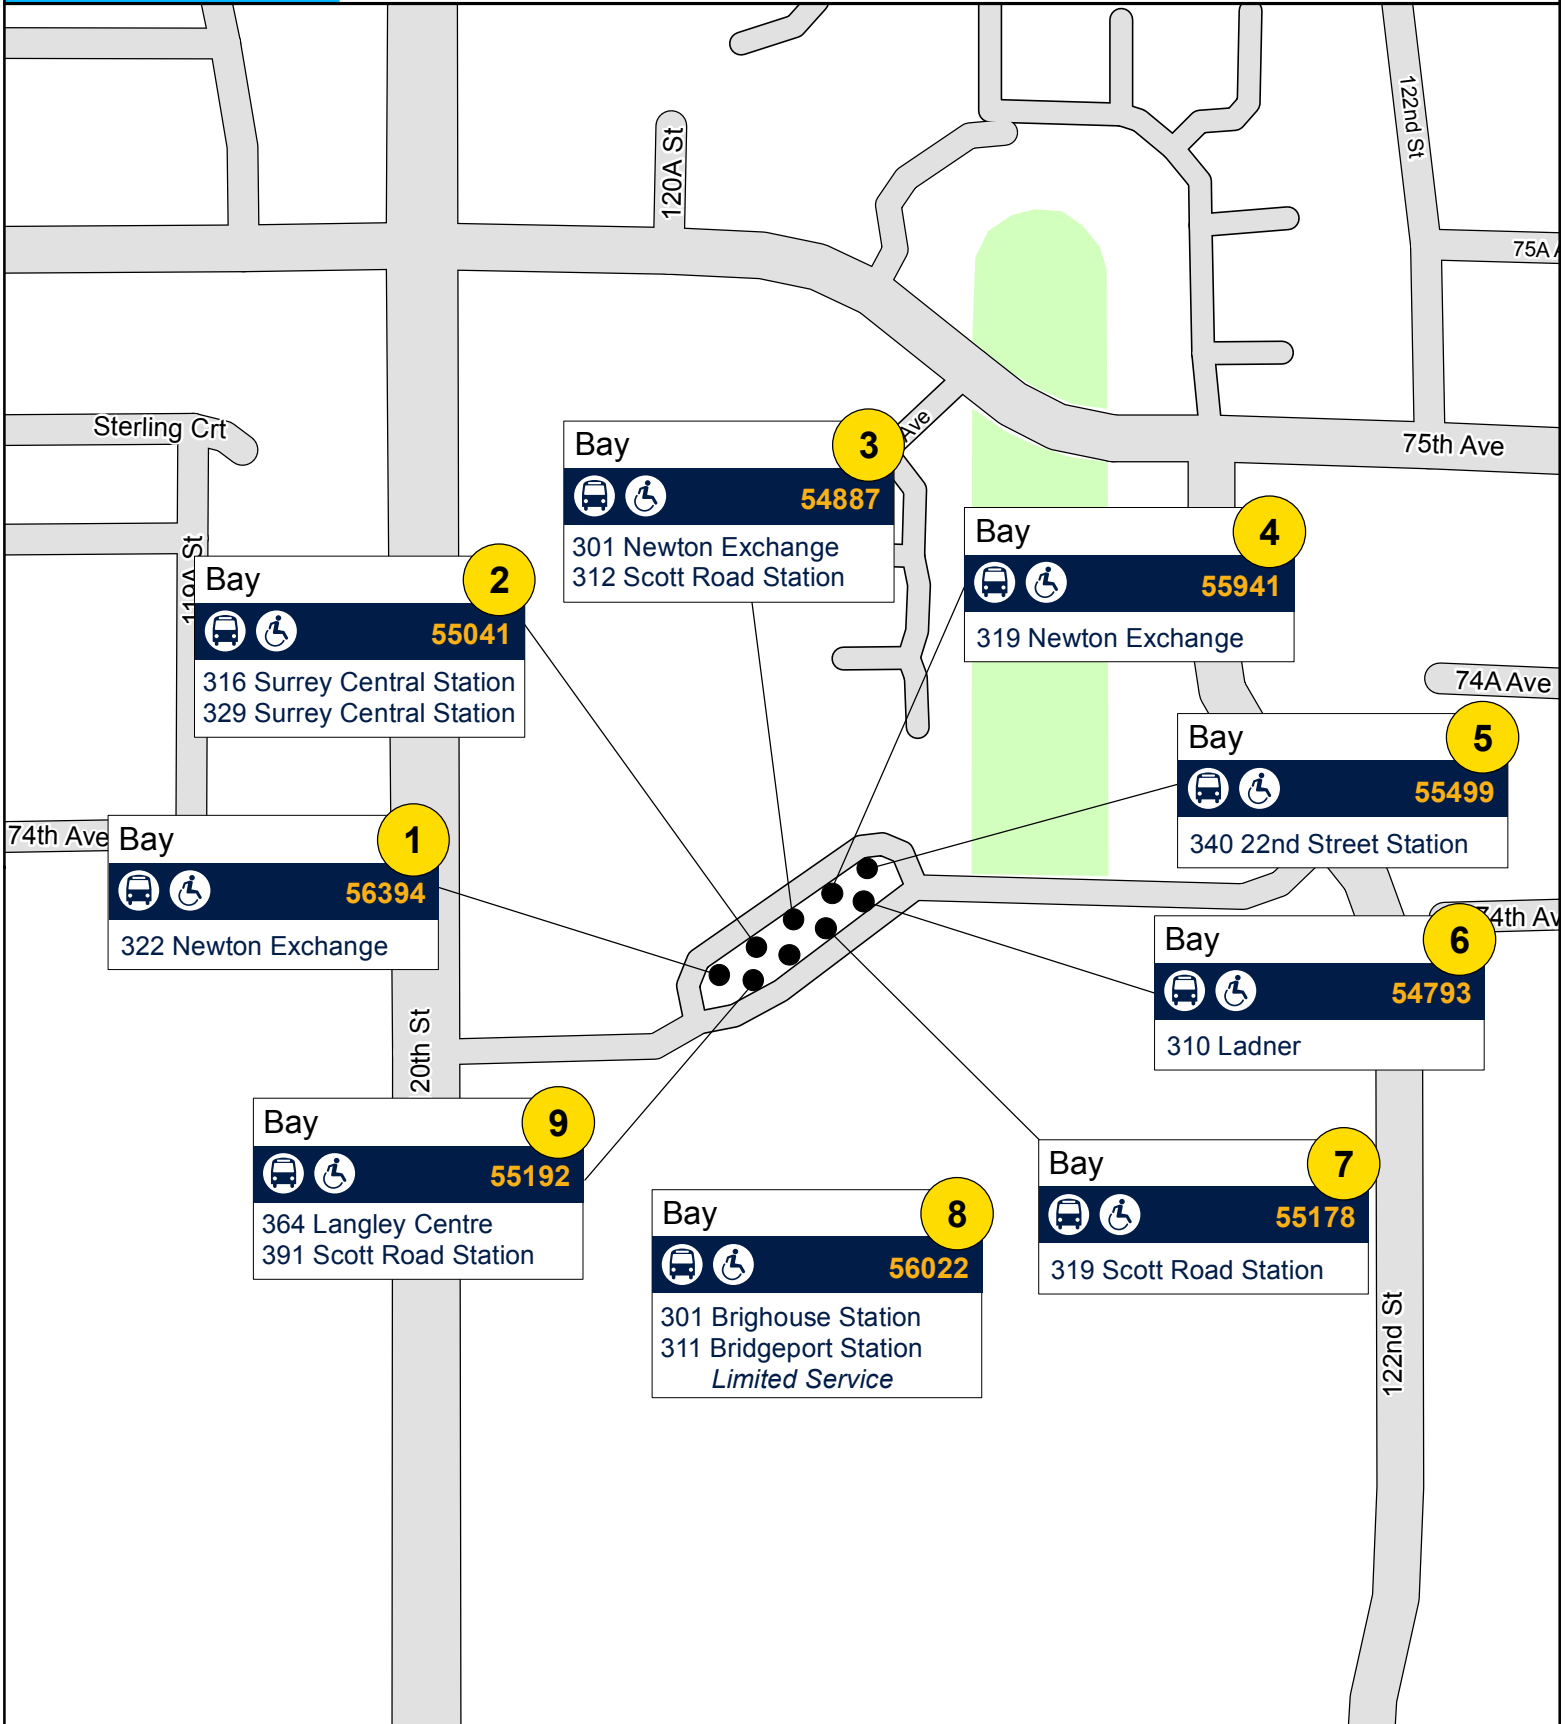

# Scottsdale

Scott Road & Mall Access, Surrey BC

June 2018

**Bay 2**

55041

316 Surrey Central Station  
329 Surrey Central Station

**Bay 3**

54887

301 Newton Exchange  
312 Scott Road Station

**Bay 4**

55941

319 Newton Exchange

**Bay 5**

55499

340 22nd Street Station

**Bay 1**

56394

322 Newton Exchange

**Bay 6**

54793

310 Ladner

**Bay 9**

55192

364 Langley Centre  
391 Scott Road Station

**Bay 8**

56022

301 Brighthouse Station  
311 Bridgeport Station  
*Limited Service*

**Bay 7**

55178

319 Scott Road Station