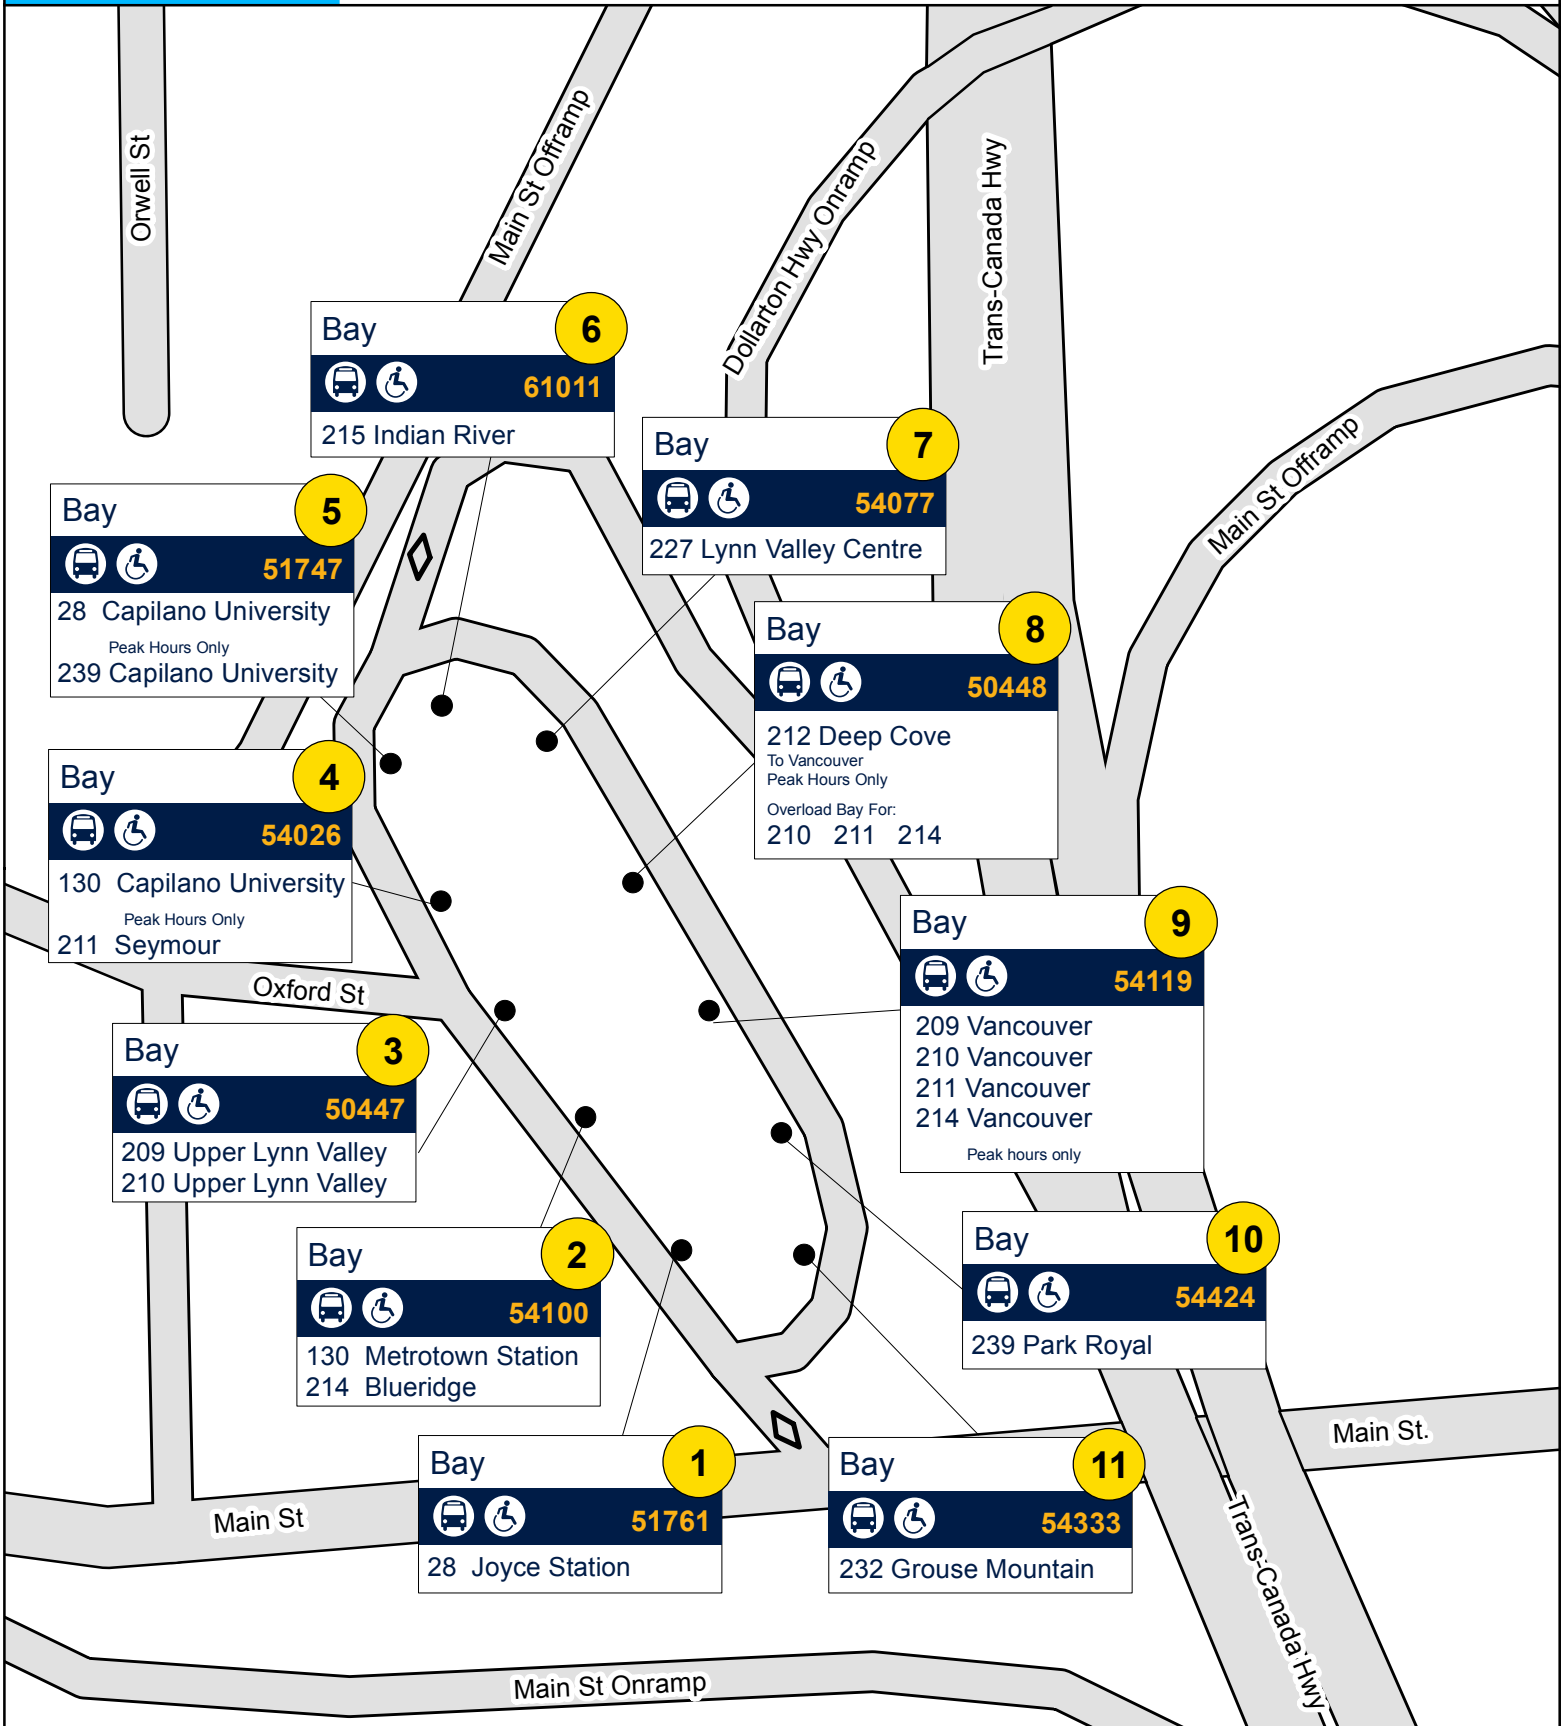

# Phibbs Exchange

Highway 1 at Main St, District of North Vancouver, BC

May 2018

**Bay 6**

61011

215 Indian River

**Bay 7**

54077

227 Lynn Valley Centre

**Bay 8**

50448

212 Deep Cove  
To Vancouver  
Peak Hours Only  
Overload Bay For:  
210 211 214

**Bay 9**

54119

209 Vancouver  
210 Vancouver  
211 Vancouver  
214 Vancouver  
Peak hours only

**Bay 10**

54424

239 Park Royal

**Bay 11**

54333

232 Grouse Mountain

**Bay 1**

51761

28 Joyce Station

**Bay 2**

54100

130 Metrotown Station  
214 Blueridge

**Bay 3**

50447

209 Upper Lynn Valley  
210 Upper Lynn Valley

**Bay 4**