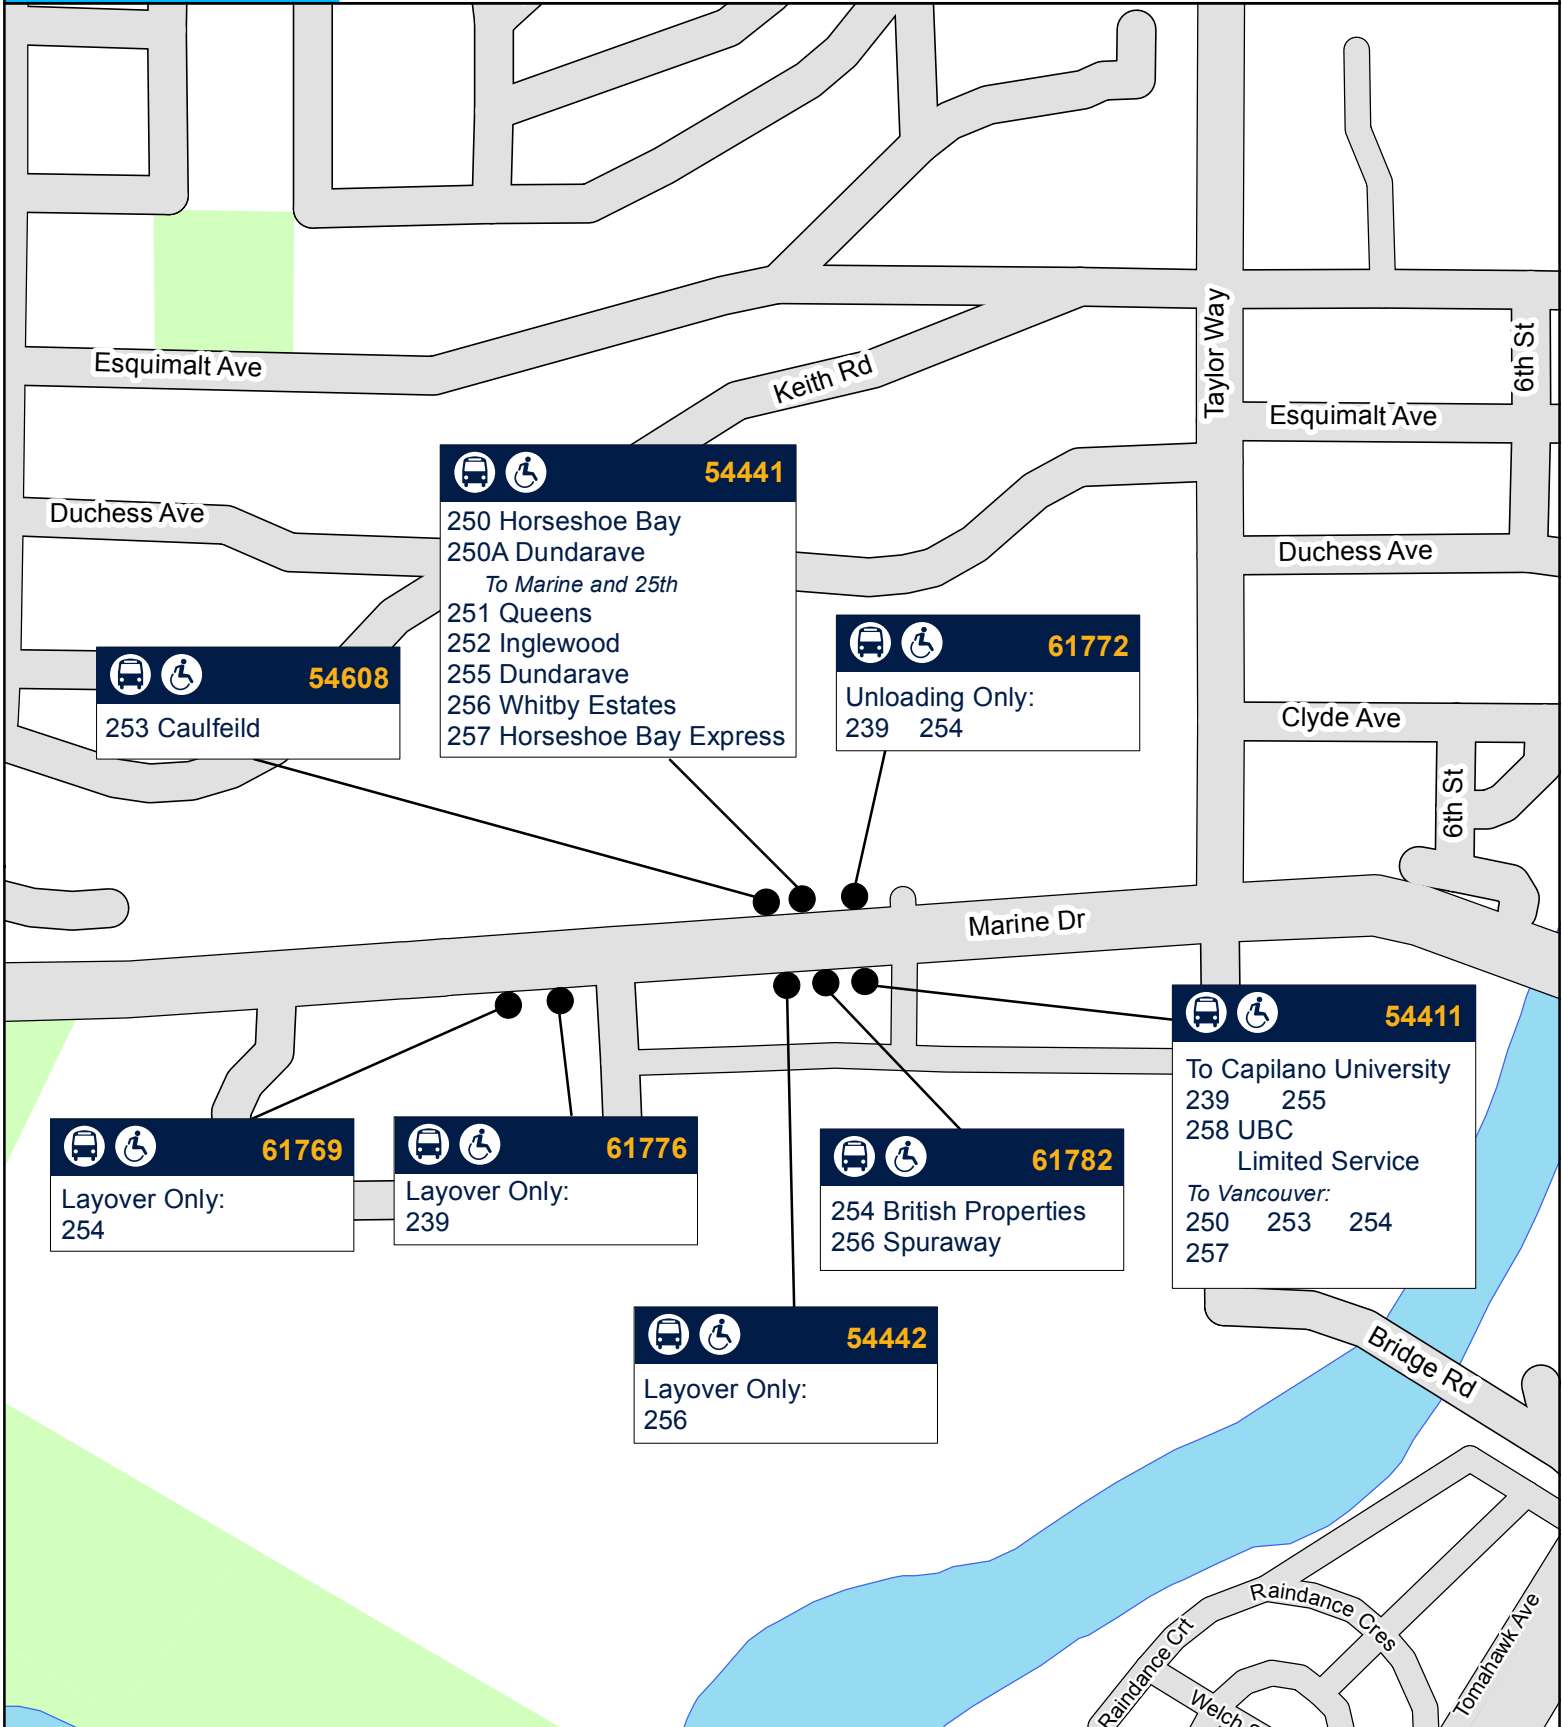

Park Royal

Marine Dr at Taylor Way, West Vancouver, BC

April 2018

54608

253 Caulfeild

54441

250 Horseshoe Bay
250A Dundarave
To Marine and 25th
251 Queens
252 Inglewood
255 Dundarave
256 Whitby Estates
257 Horseshoe Bay Express

61772

Unloading Only:
239 254

61769

Layover Only:
254

61776

Layover Only:
239

61782

254 British Properties
256 Spuraway

54411

To Capilano University
239 255
258 UBC
Limited Service
To Vancouver:
250 253 254
257

54442

Layover Only:
256