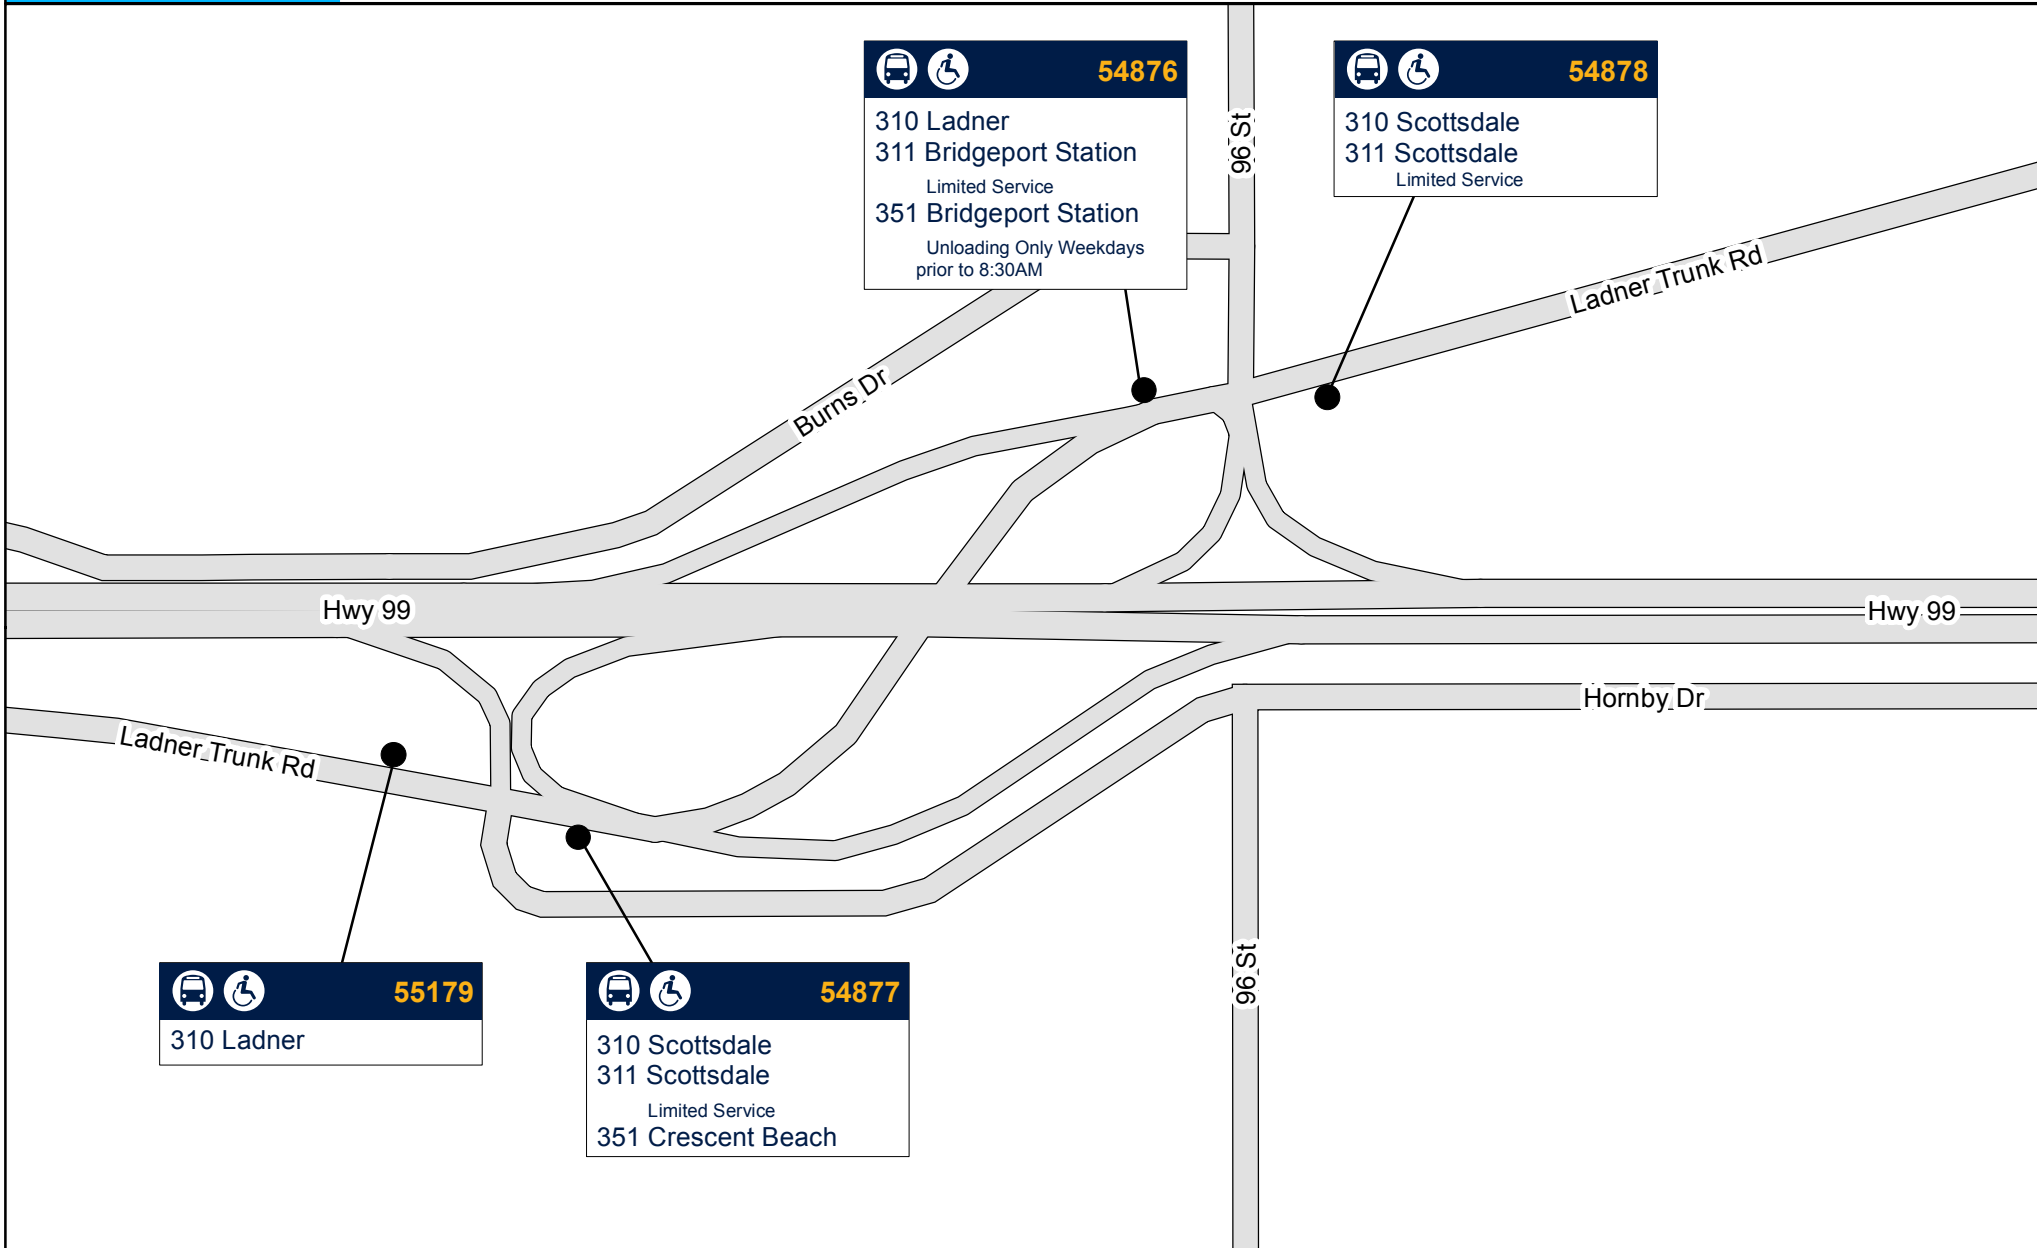

# Matthews Exchange

Highway 99 & Ladner Trunk Road, Delta, BC

April 2018

**54876**

310 Ladner  
311 Bridgeport Station  
Limited Service  
351 Bridgeport Station  
Unloading Only Weekdays  
prior to 8:30AM

**54878**

310 Scottsdale  
311 Scottsdale  
Limited Service

**55179**

310 Ladner

**54877**

310 Scottsdale  
311 Scottsdale  
Limited Service  
351 Crescent Beach