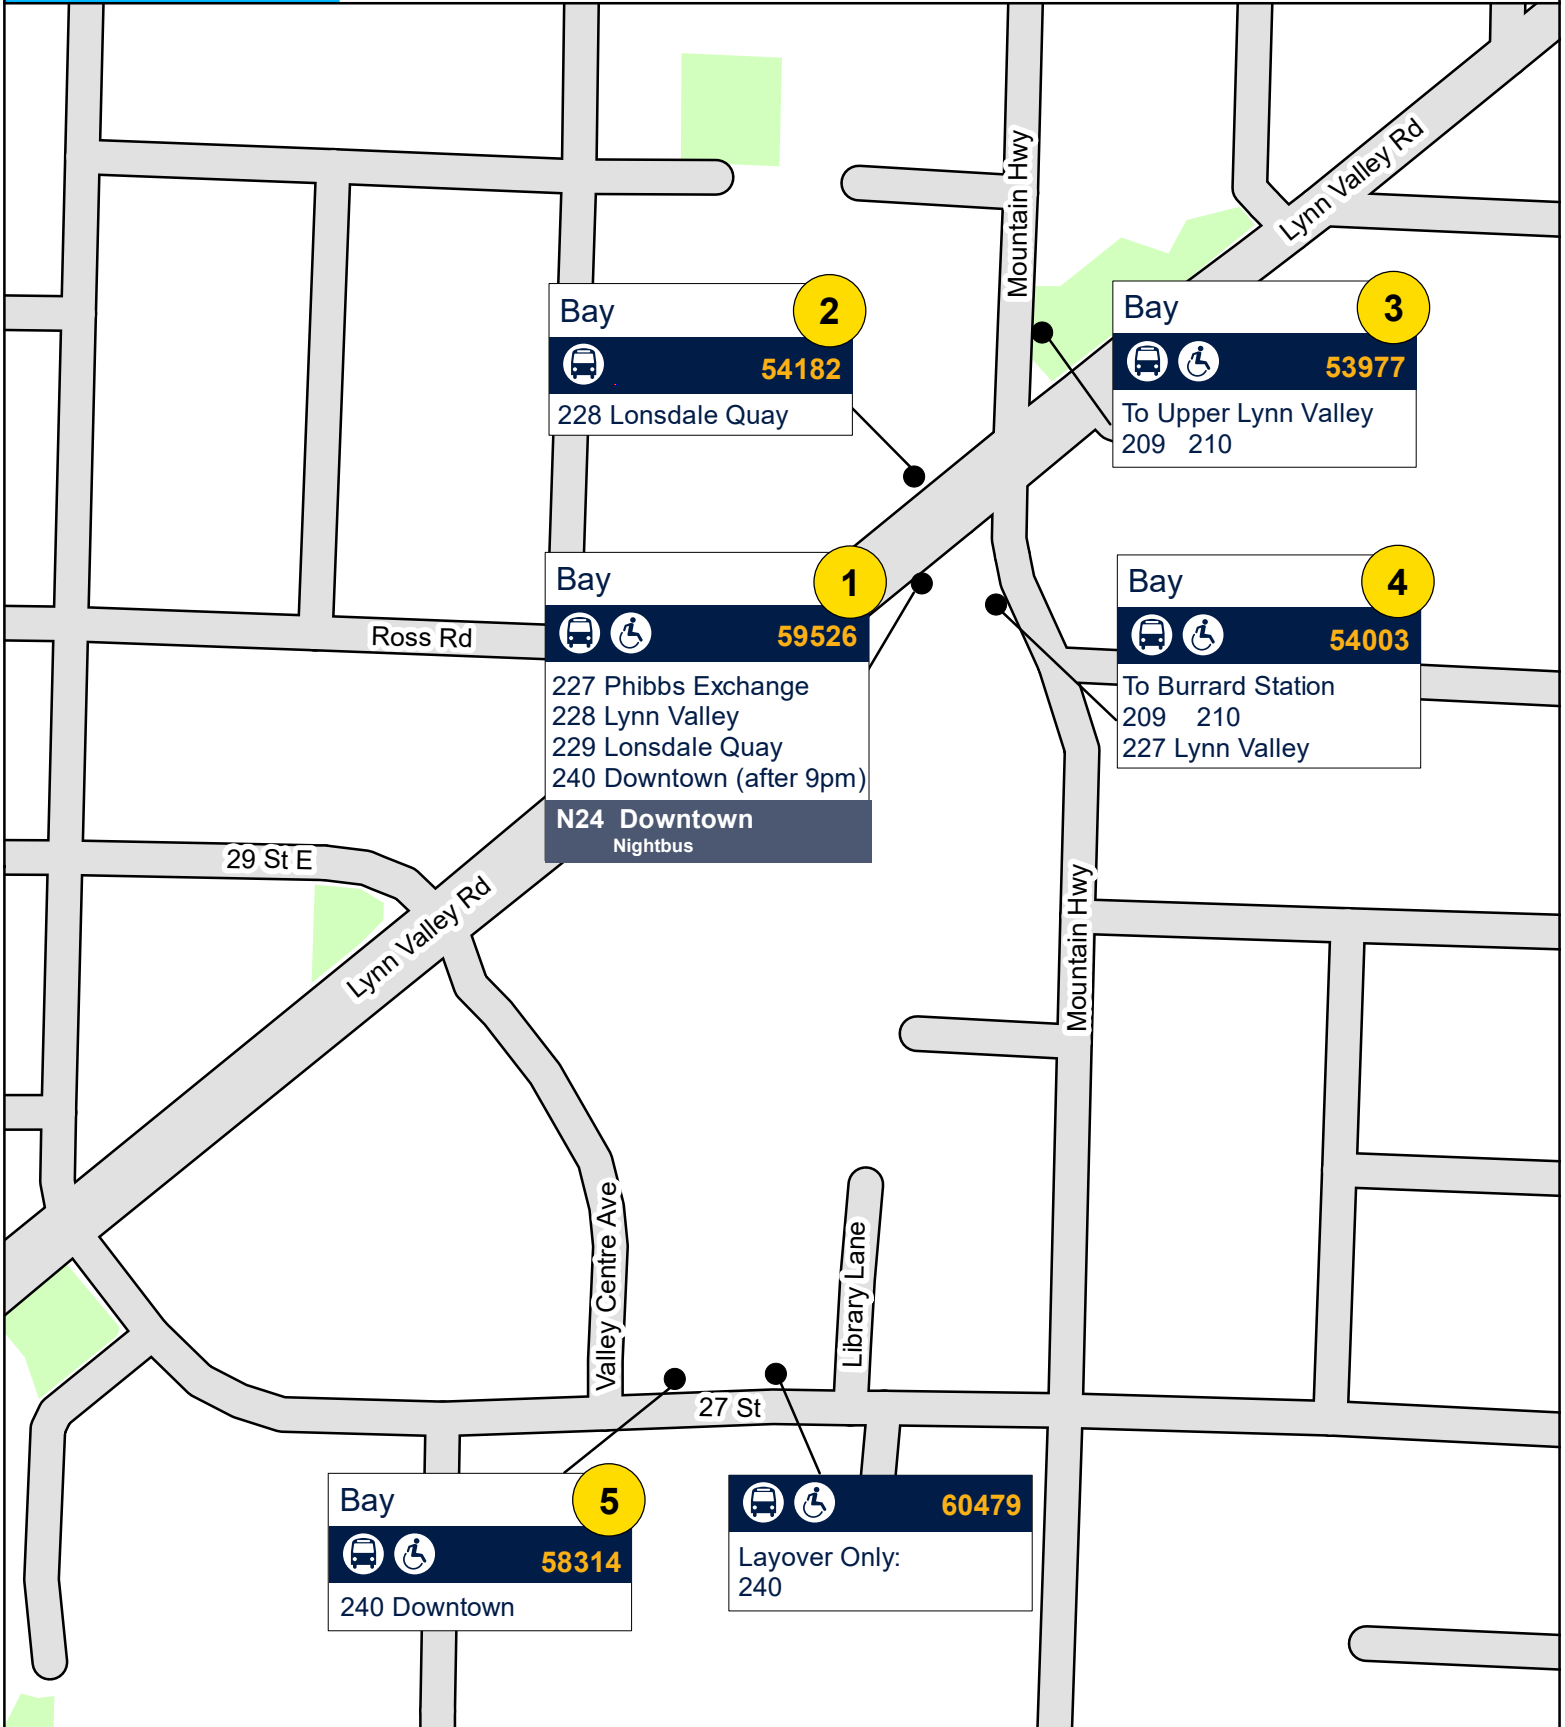

Lynn Valley Centre

Lynn Valley Rd, District of North Vancouver, BC

November 2020

NORTH

Bay 2

54182

228 Lonsdale Quay

Bay 3

53977

To Upper Lynn Valley
209 210

Bay 1

59526

227 Phibbs Exchange
228 Lynn Valley
229 Lonsdale Quay
240 Downtown (after 9pm)

N24 Downtown Nightbus

Bay 4

54003

To Burrard Station
209 210
227 Lynn Valley

Bay 5

58314

240 Downtown

60479

Layover Only:
240