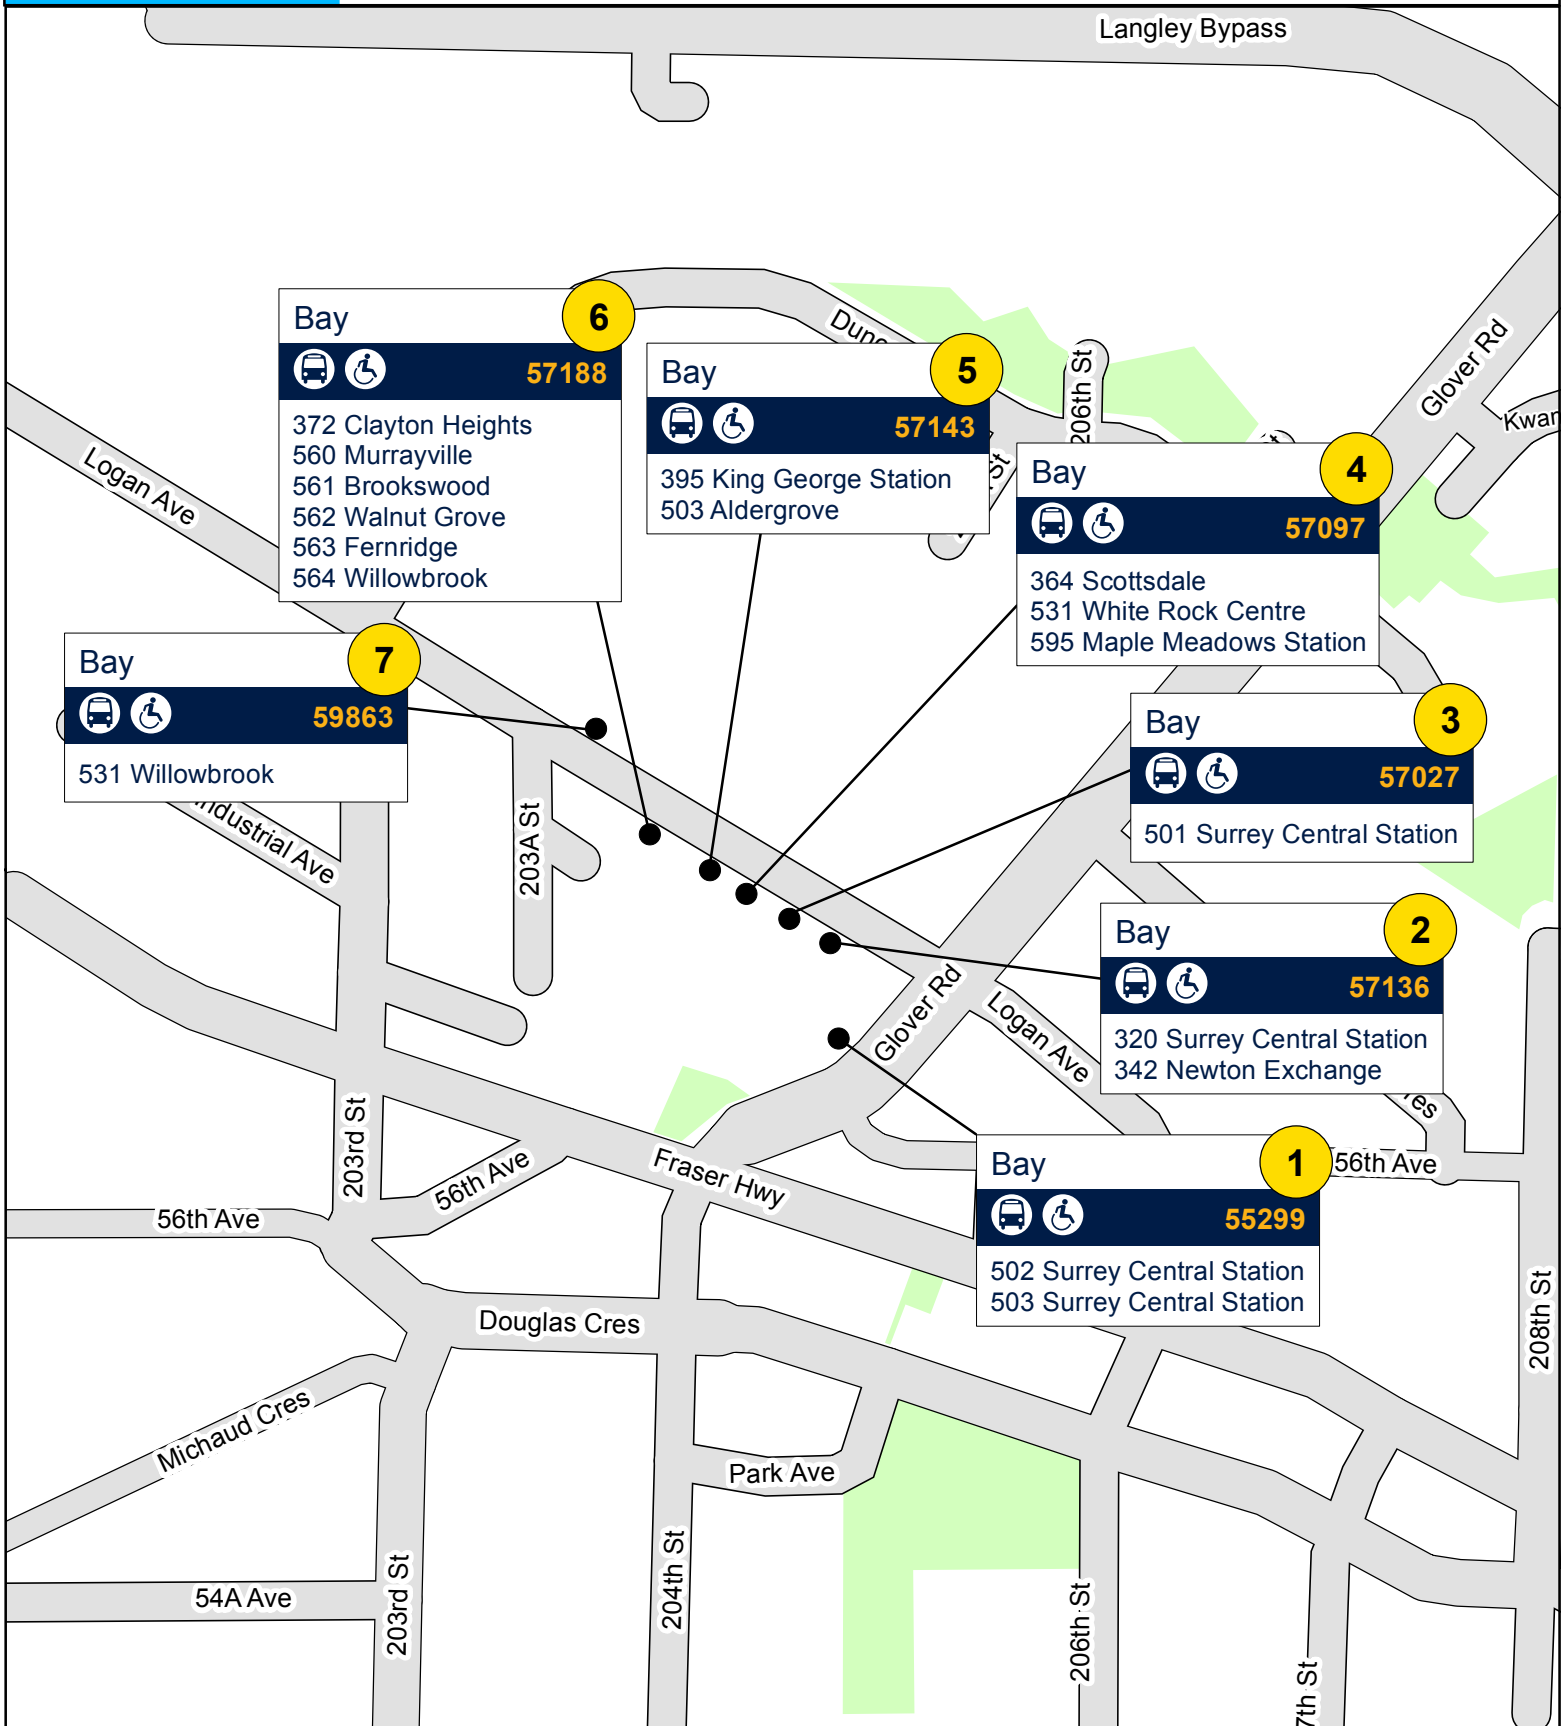

Langley Centre

Glover Rd & Logan Ave, Langley, BC

June 2018

Bay

57188

- 372 Clayton Heights
- 560 Murrayville
- 561 Brookwood
- 562 Walnut Grove
- 563 Fernridge
- 564 Willowbrook

Bay

57143

- 395 King George Station
- 503 Aldergrove

Bay

57097

- 364 Scottsdale
- 531 White Rock Centre
- 595 Maple Meadows Station

Bay

59863

- 531 Willowbrook

Bay

57027

- 501 Surrey Central Station

Bay

57136

- 320 Surrey Central Station
- 342 Newton Exchange

Bay

55299

- 502 Surrey Central Station
- 503 Surrey Central Station