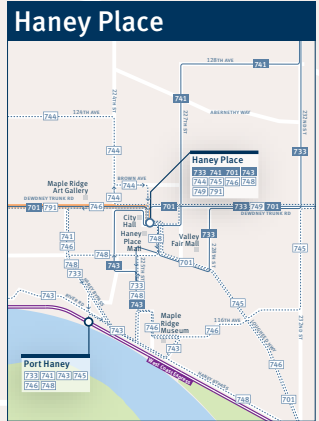

ALDERGROVE