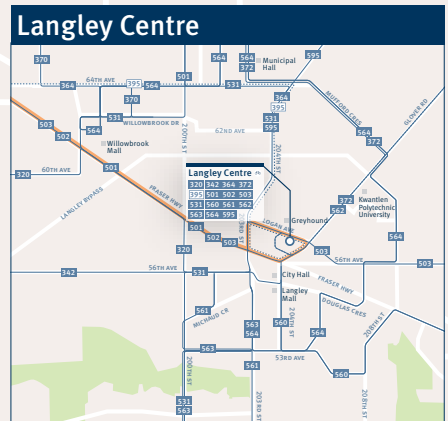

ALDERGROVE