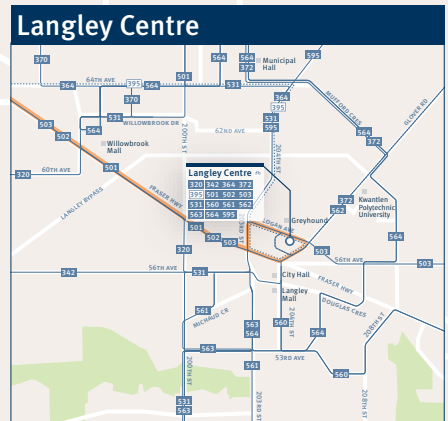

Connection to Route 21 to Abbotsford via BC Transit

ALDERGROVE
503