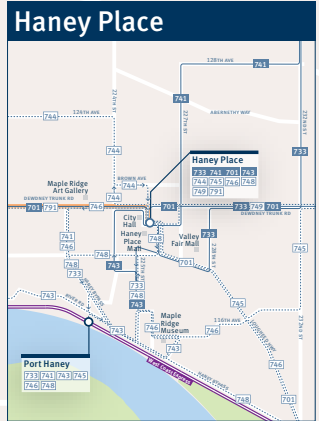

Connection to Route 21 to Abbotsford via BC Transit

ALDERGROVE
503