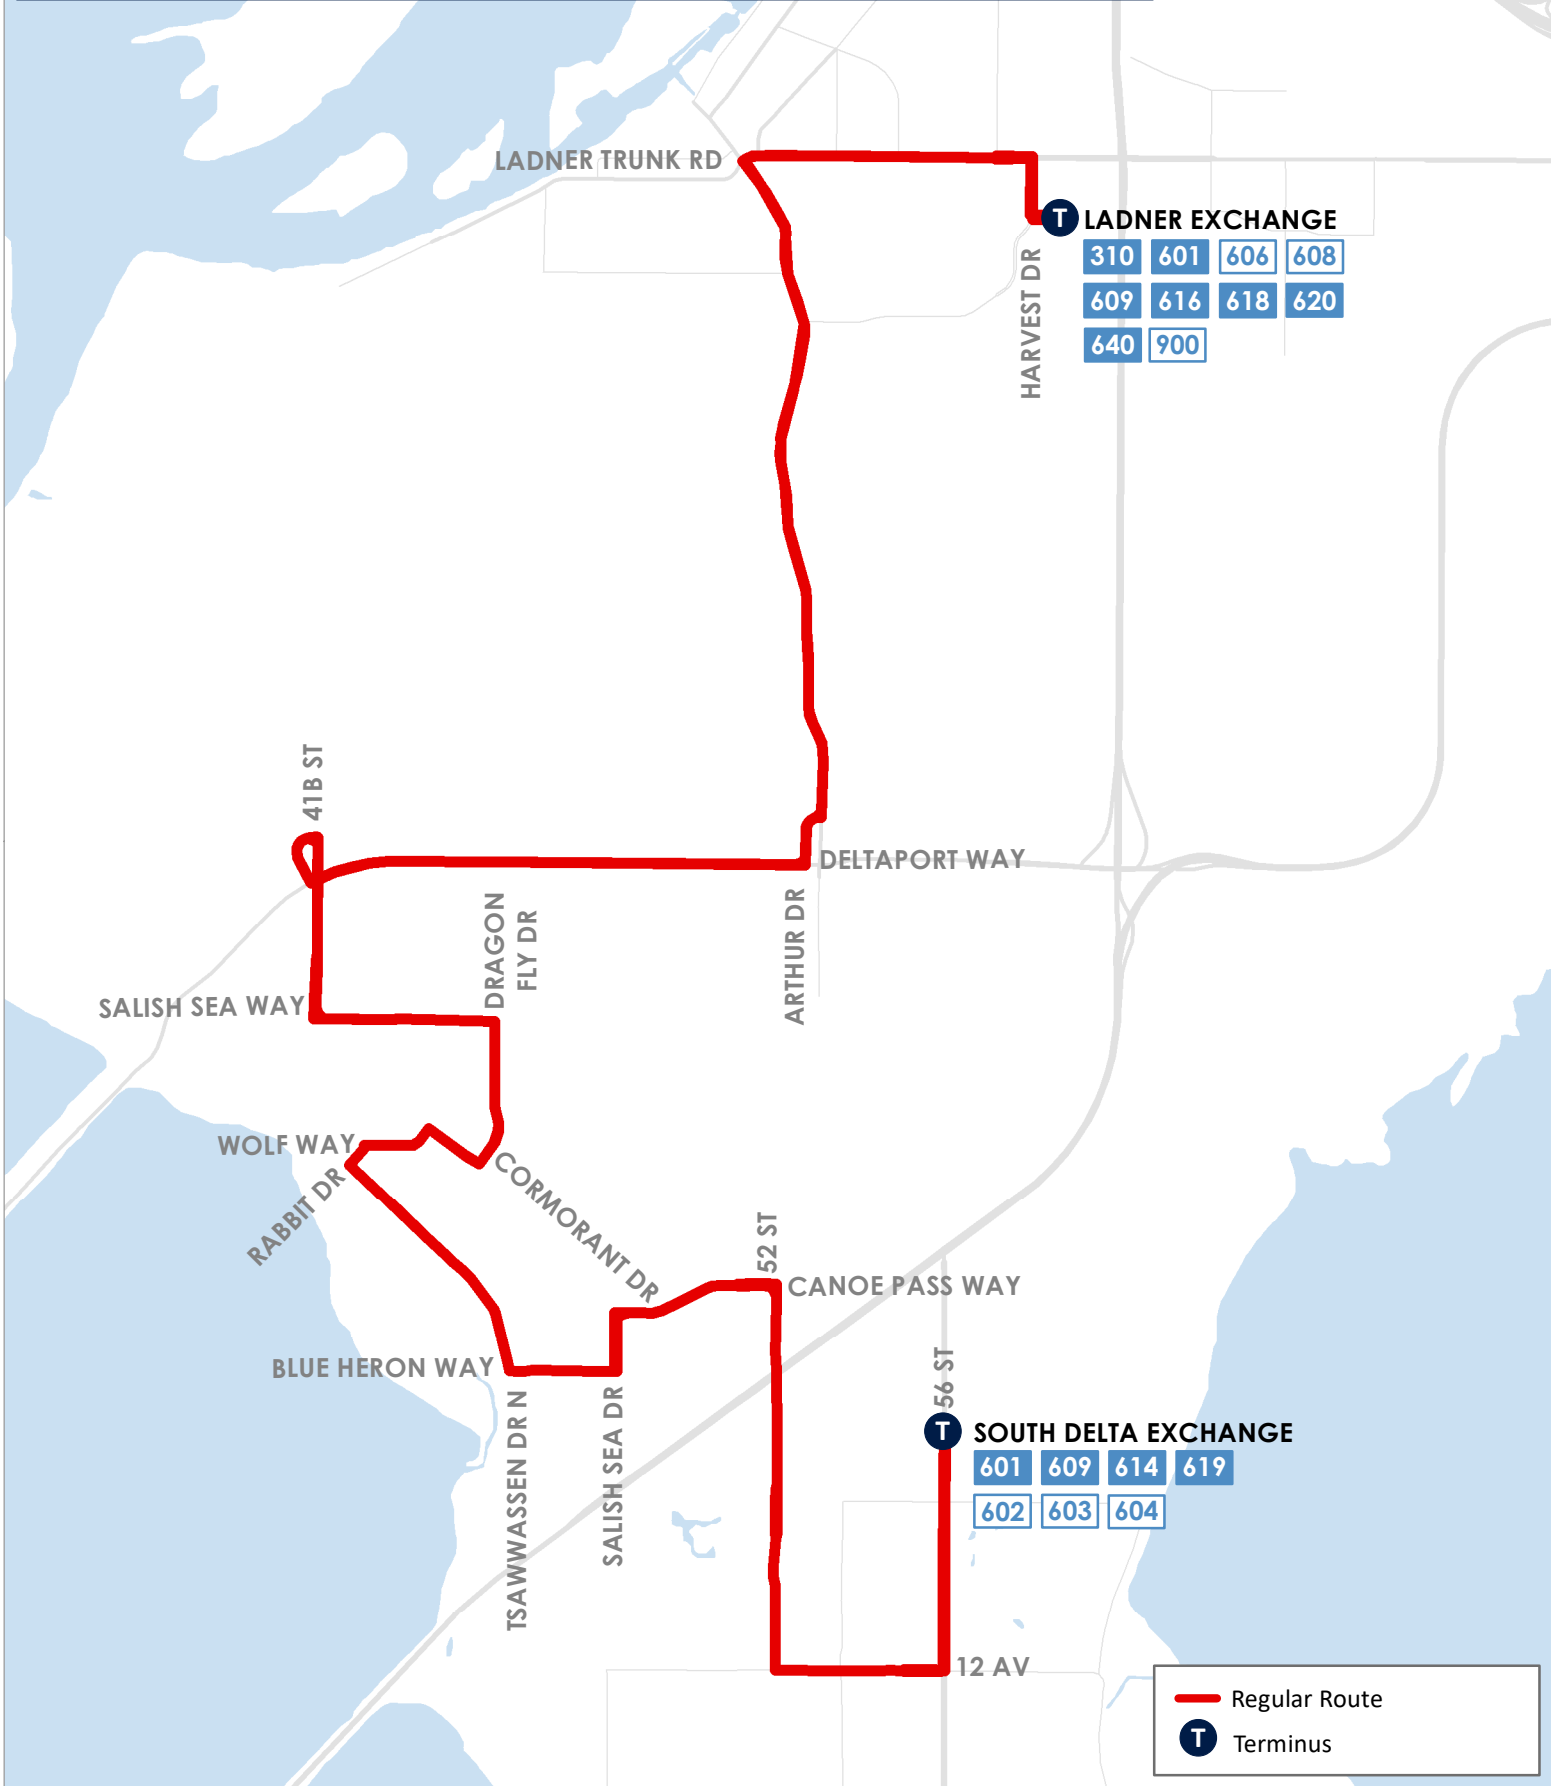

T 609 LADNER EXCHANGE / SOUTH DELTA EXCHANGE

- T LADNER EXCHANGE**
- 310
 - 601
 - 606
 - 608
 - 609
 - 616
 - 618
 - 620
 - 640
 - 900

- T SOUTH DELTA EXCHANGE**
- 601
 - 609
 - 614
 - 619
 - 602
 - 603
 - 604

- Regular Route
- Terminus