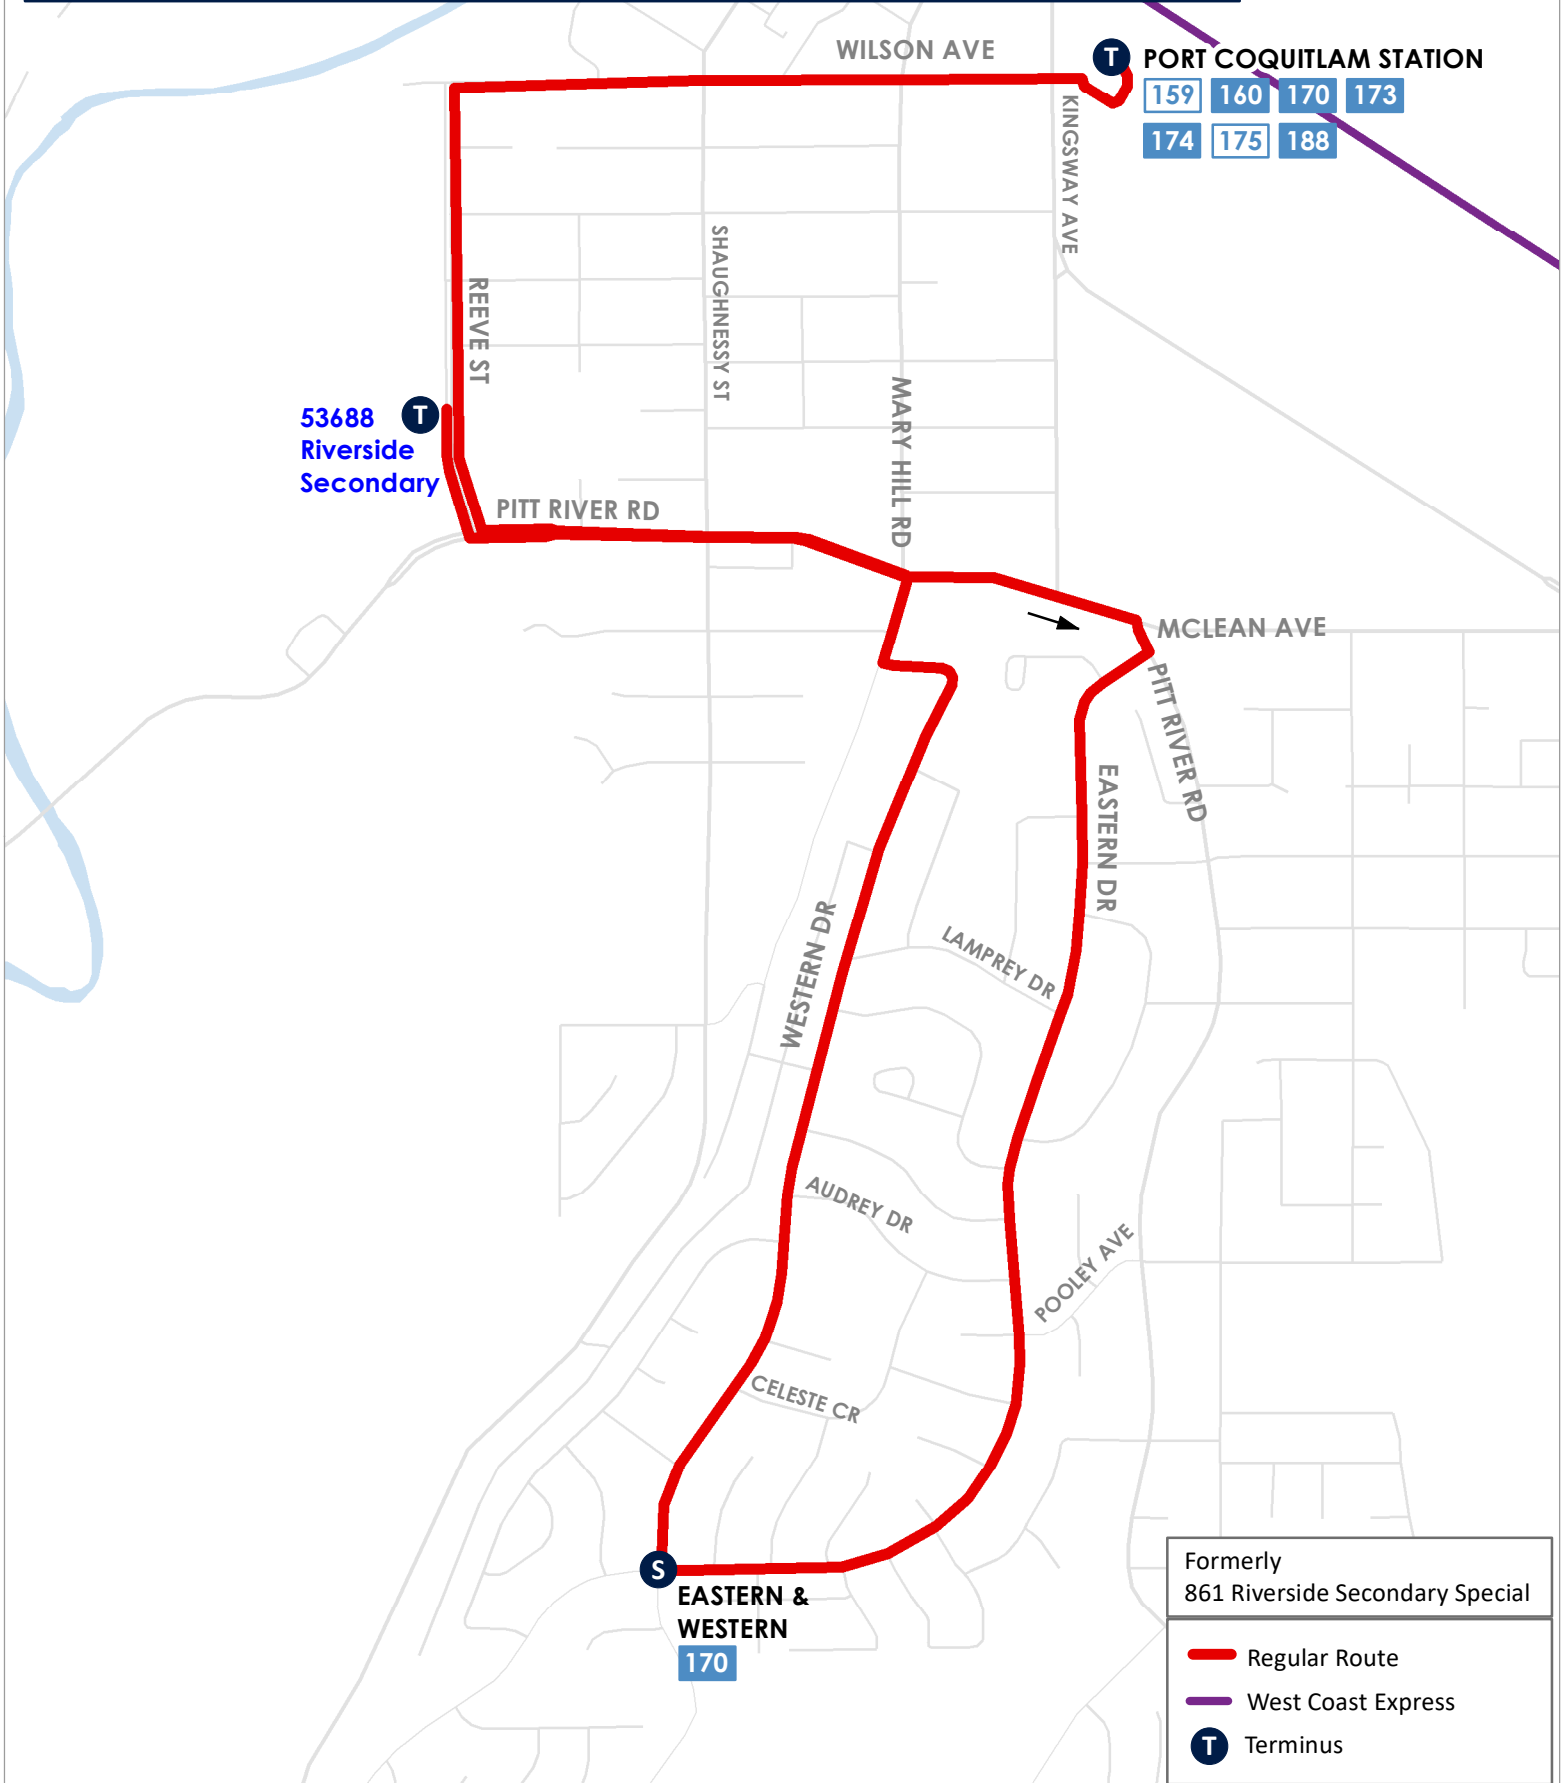

170 PORT COQUITLAM STATION / PORT COQUITLAM SOUTH

T PORT COQUITLAM STATION
 159 160 170 173
 174 175 188

53688 **T**
 Riverside
 Secondary

S
 EASTERN &
 WESTERN
 170

Formerly
 861 Riverside Secondary Special

- Regular Route
- West Coast Express
- T** Terminus