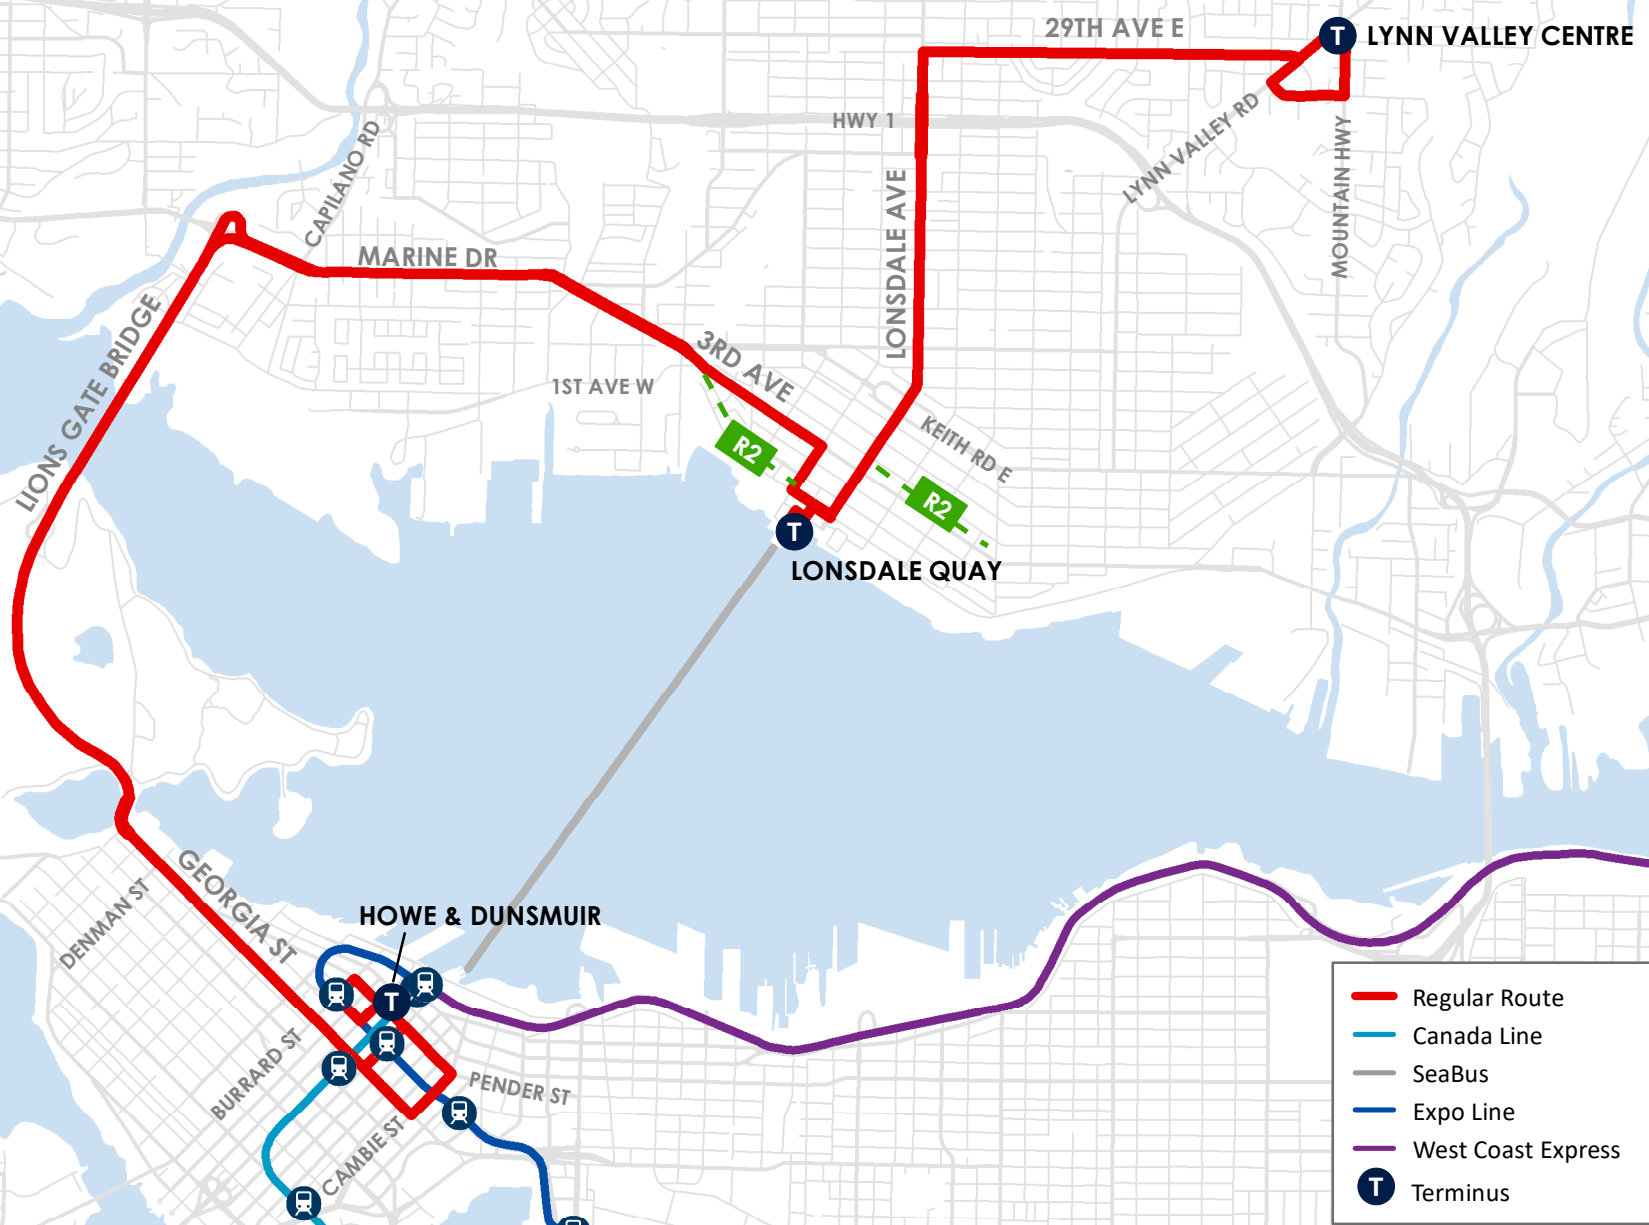

# N24 LYNN VALLEY / DOWNTOWN

## NightBus

- Regular Route
- Canada Line
- SeaBus
- Expo Line
- West Coast Express
- Terminus