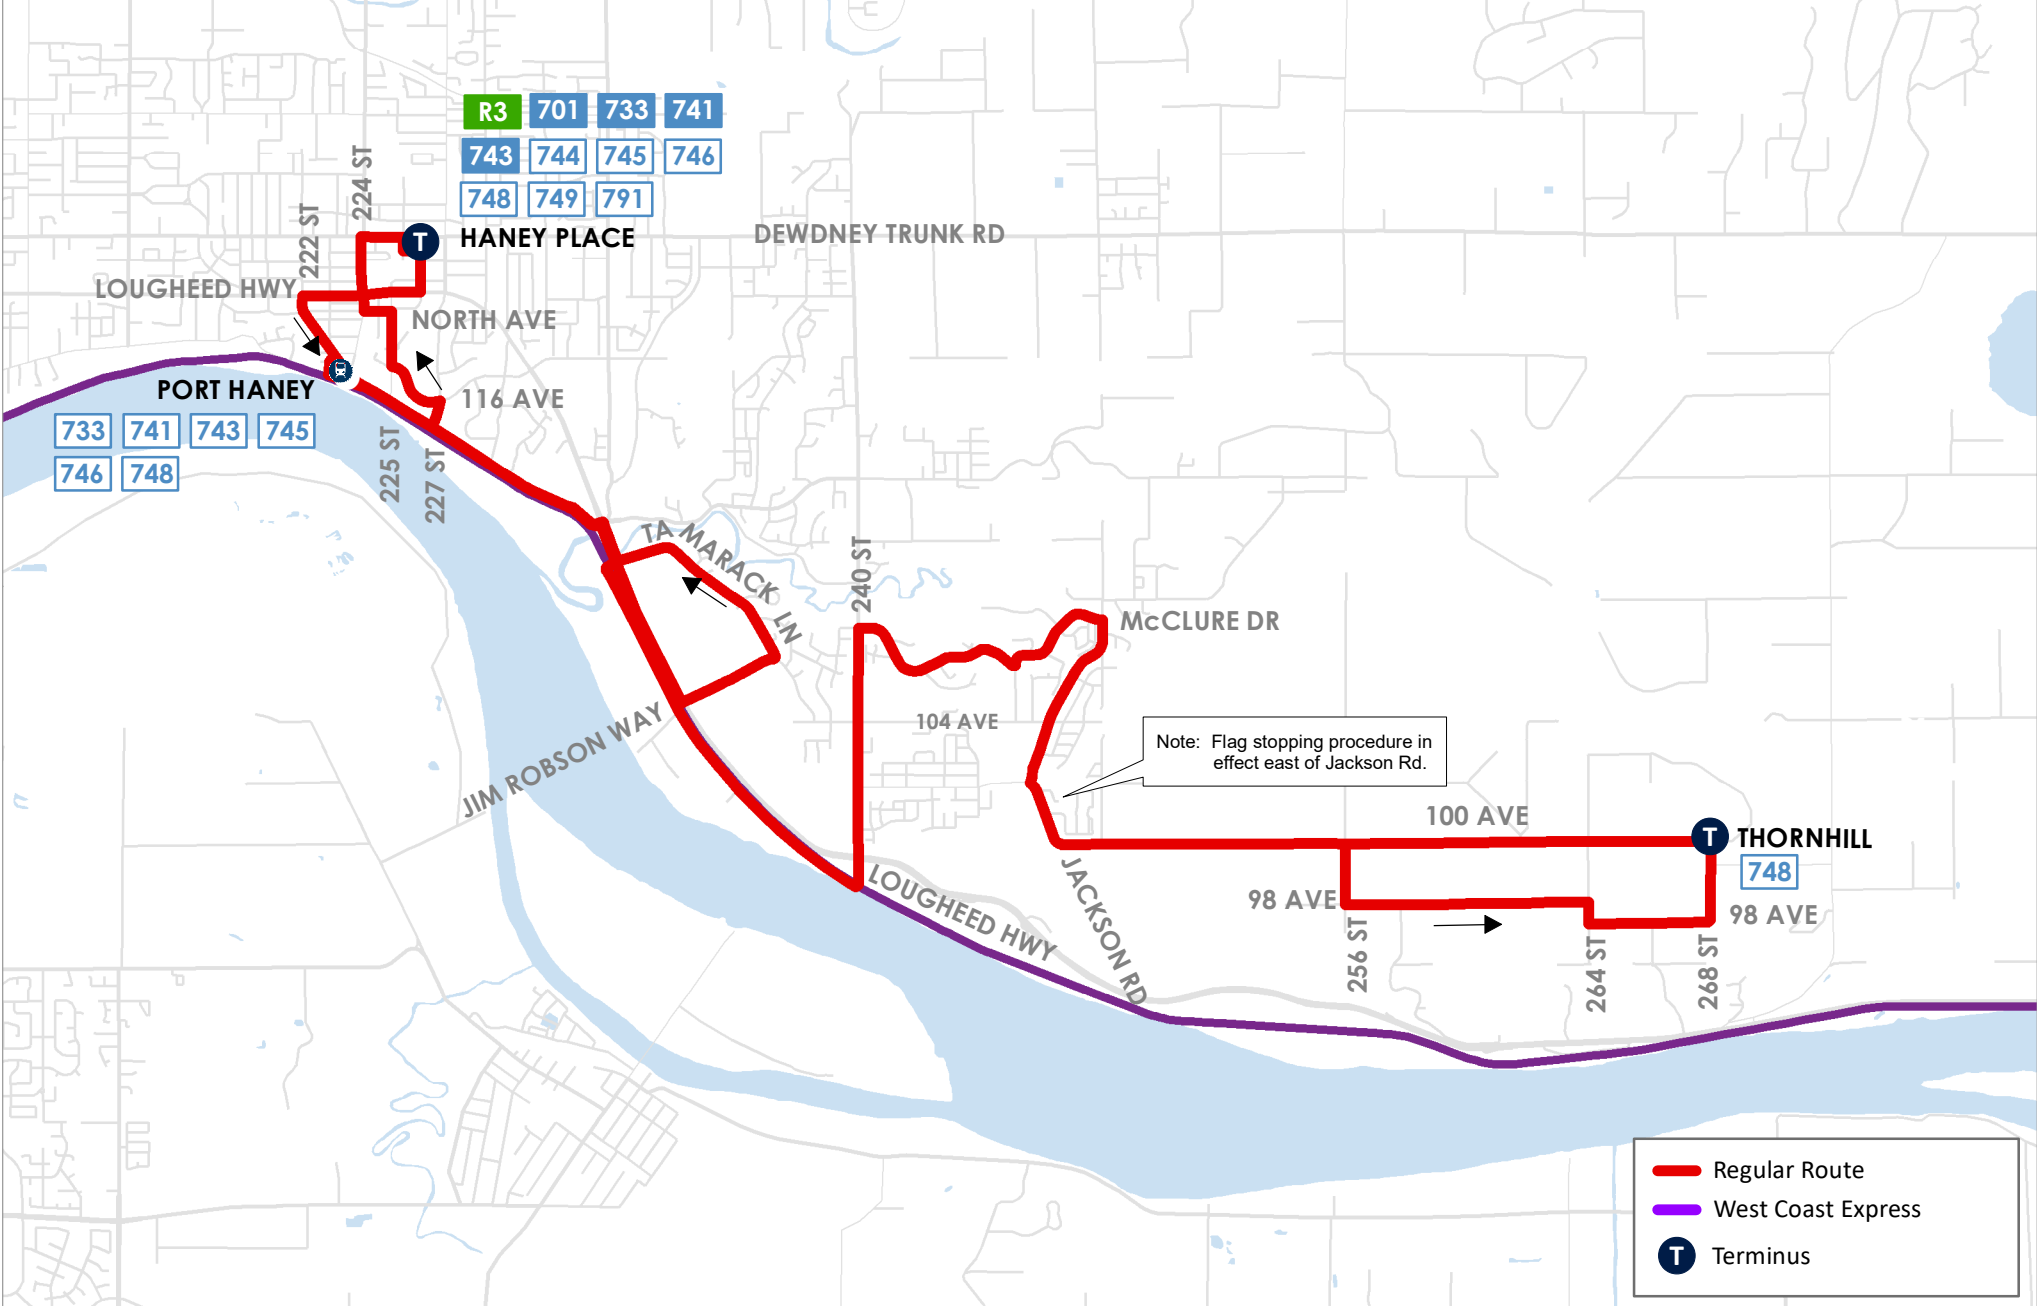

T 748 HANEY PLACE THORNHILL

R3 701 733 741
 743 744 745 746
 748 749 791

733 741 743 745
 746 748

748

Note: Flag stopping procedure in effect east of Jackson Rd.

- Regular Route
- West Coast Express
- T** Terminus