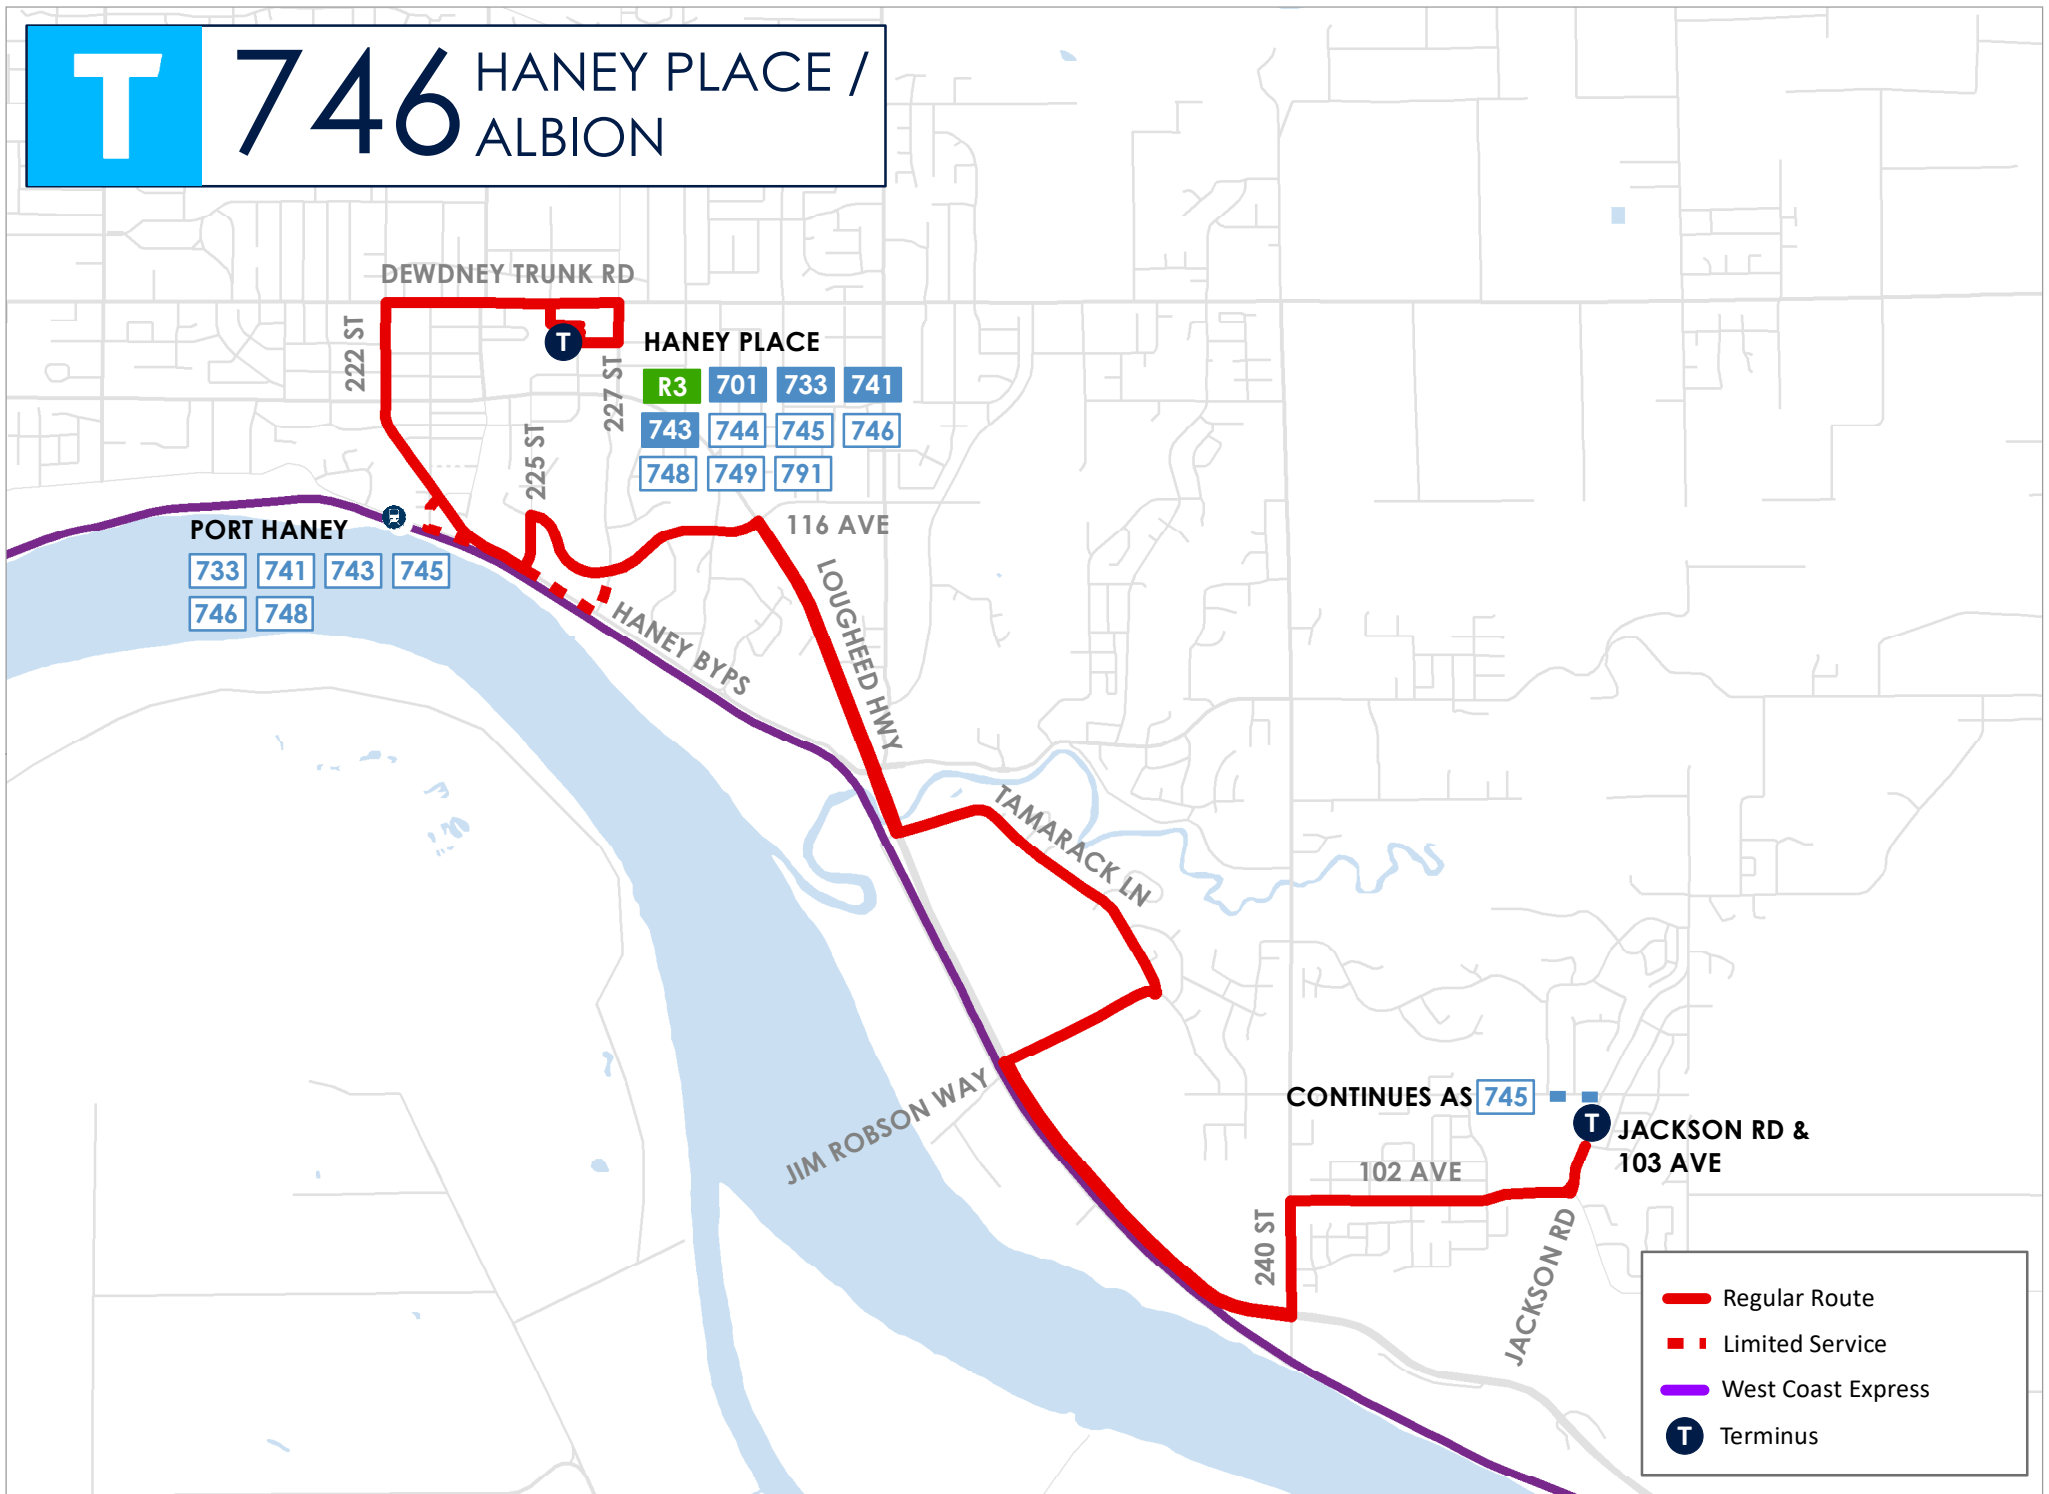

T 746 HANEY PLACE / ALBION

- Regular Route
- - - Limited Service
- West Coast Express
- T** Terminus