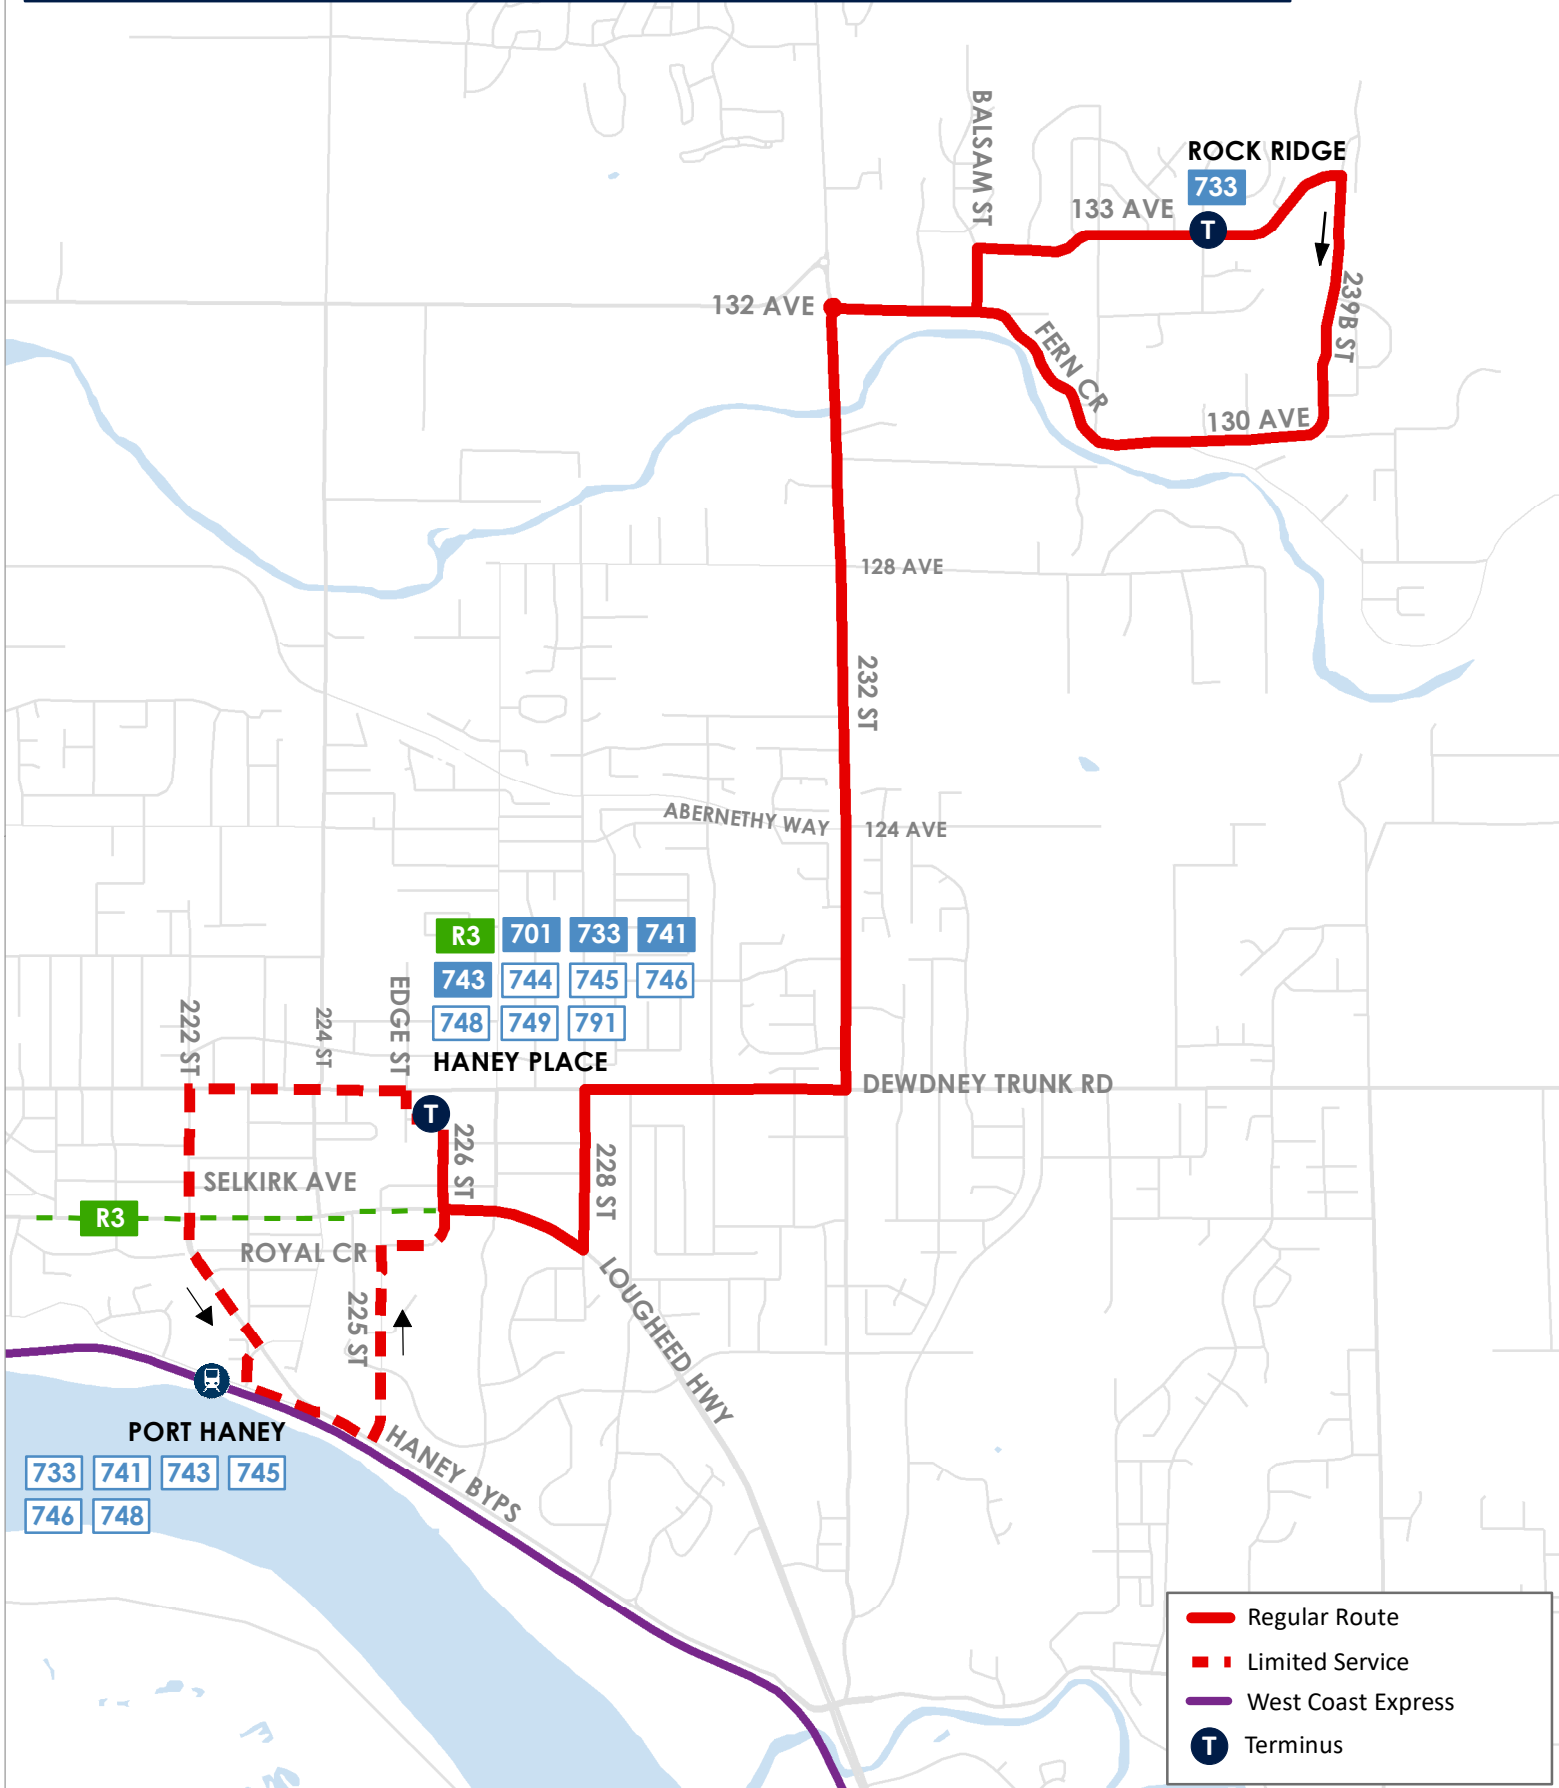

733 ROCK RIDGE HANEY PLACE / PT HANEY STN

R3	701	733	741
743	744	745	746
748	749	791	

733	741	743	745
746	748		

- Regular Route
- Limited Service
- West Coast Express
- Terminus