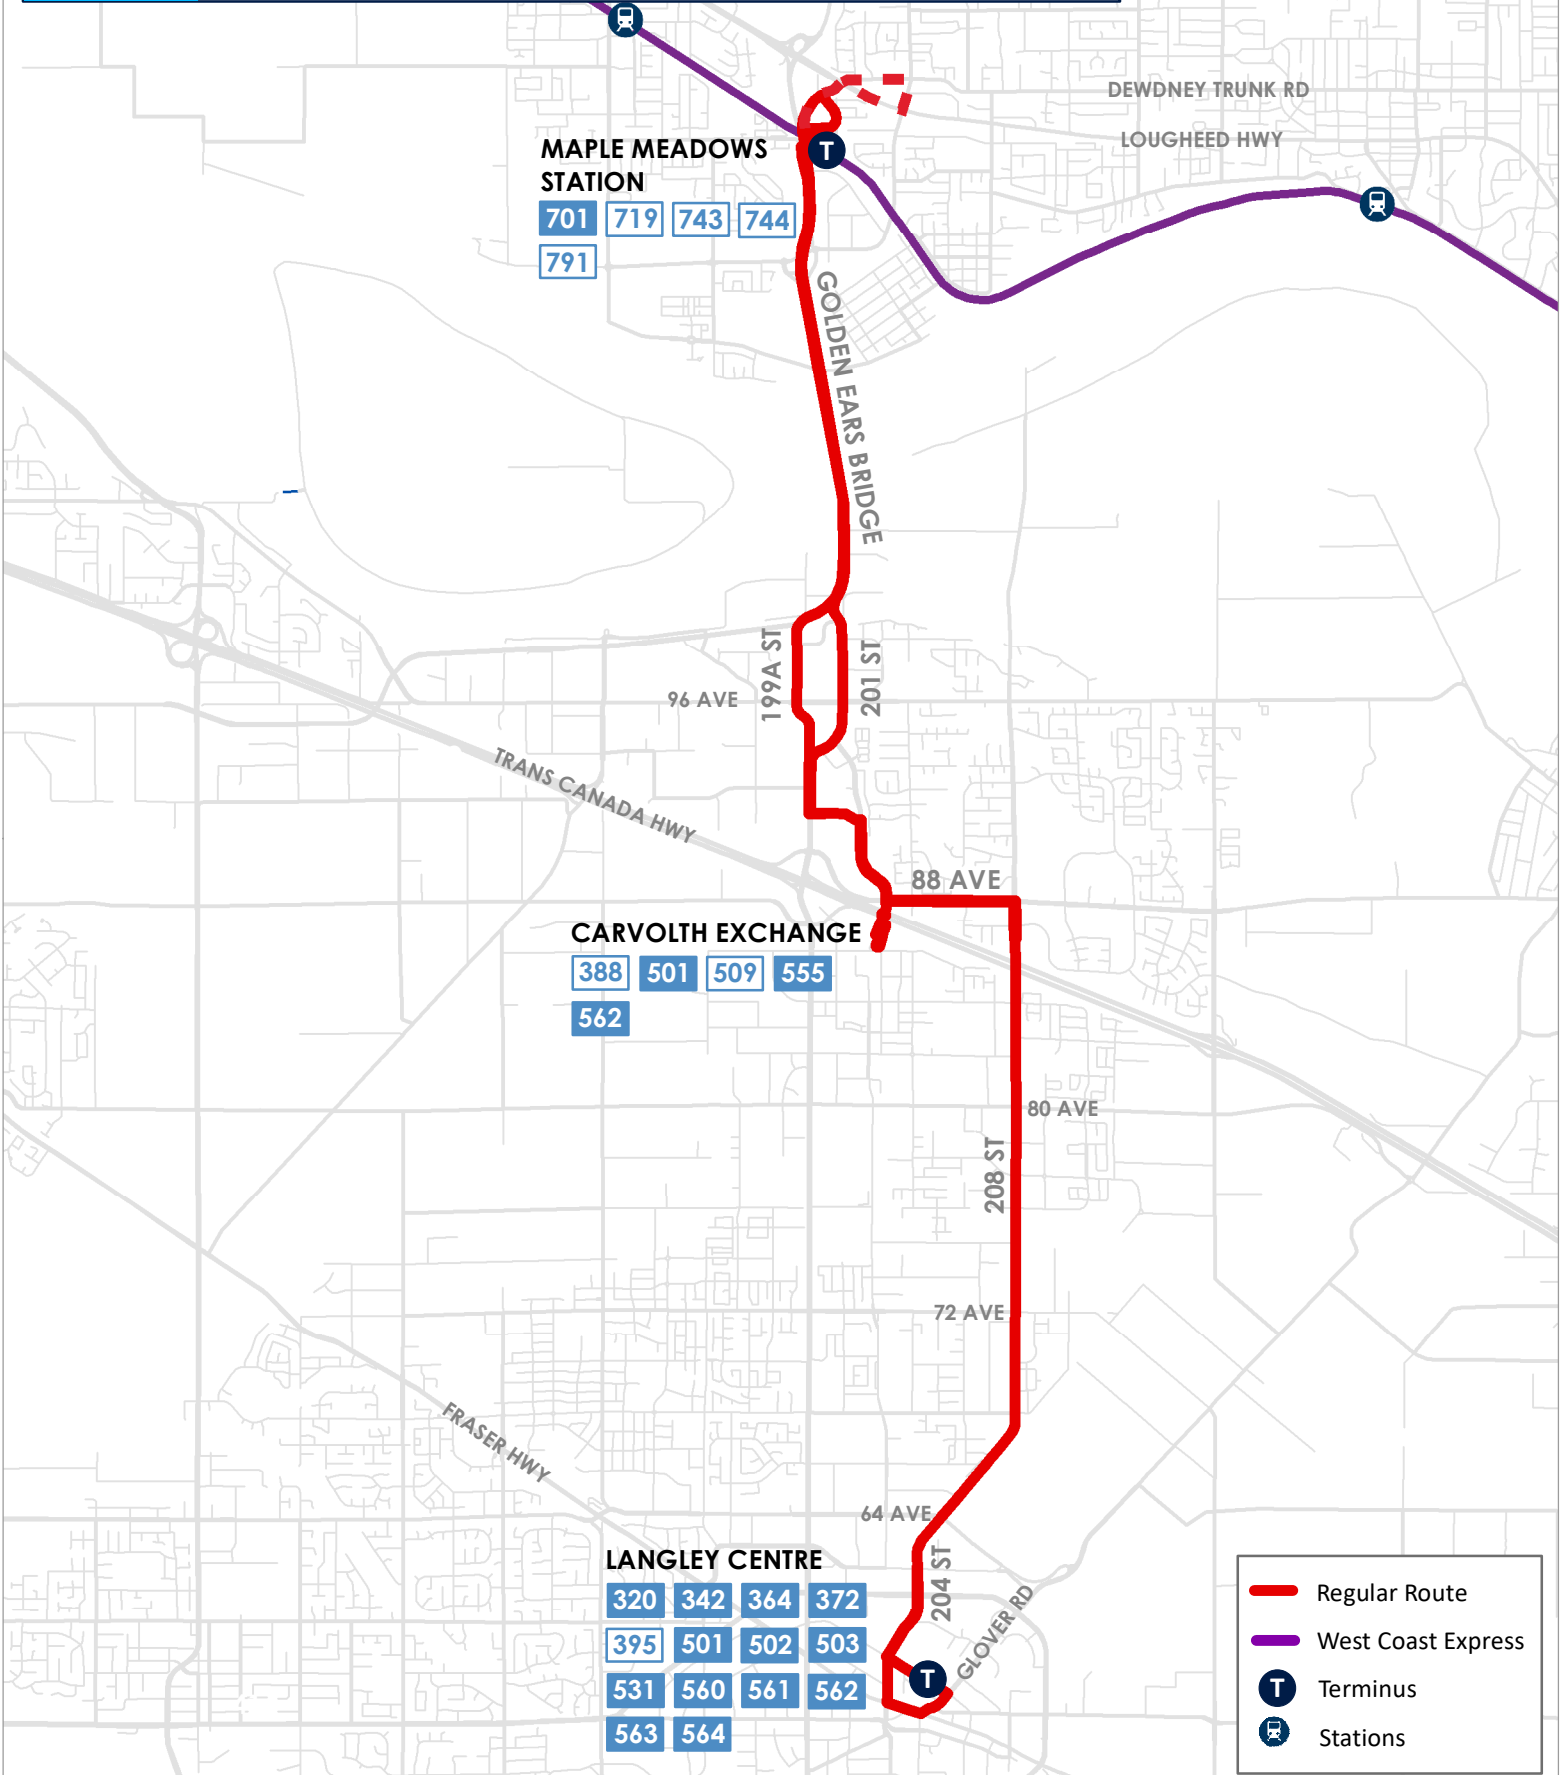

T 595 MAPLE MEADOWS STN/ LANGLEY CENTRE

MAPLE MEADOWS STATION
 701 719 743 744
 791

CARVOLTH EXCHANGE
 388 501 509 555
 562

LANGLEY CENTRE
 320 342 364 372
 395 501 502 503
 531 560 561 562
 563 564

- Regular Route
- West Coast Express
- T Terminus
- ST Stations