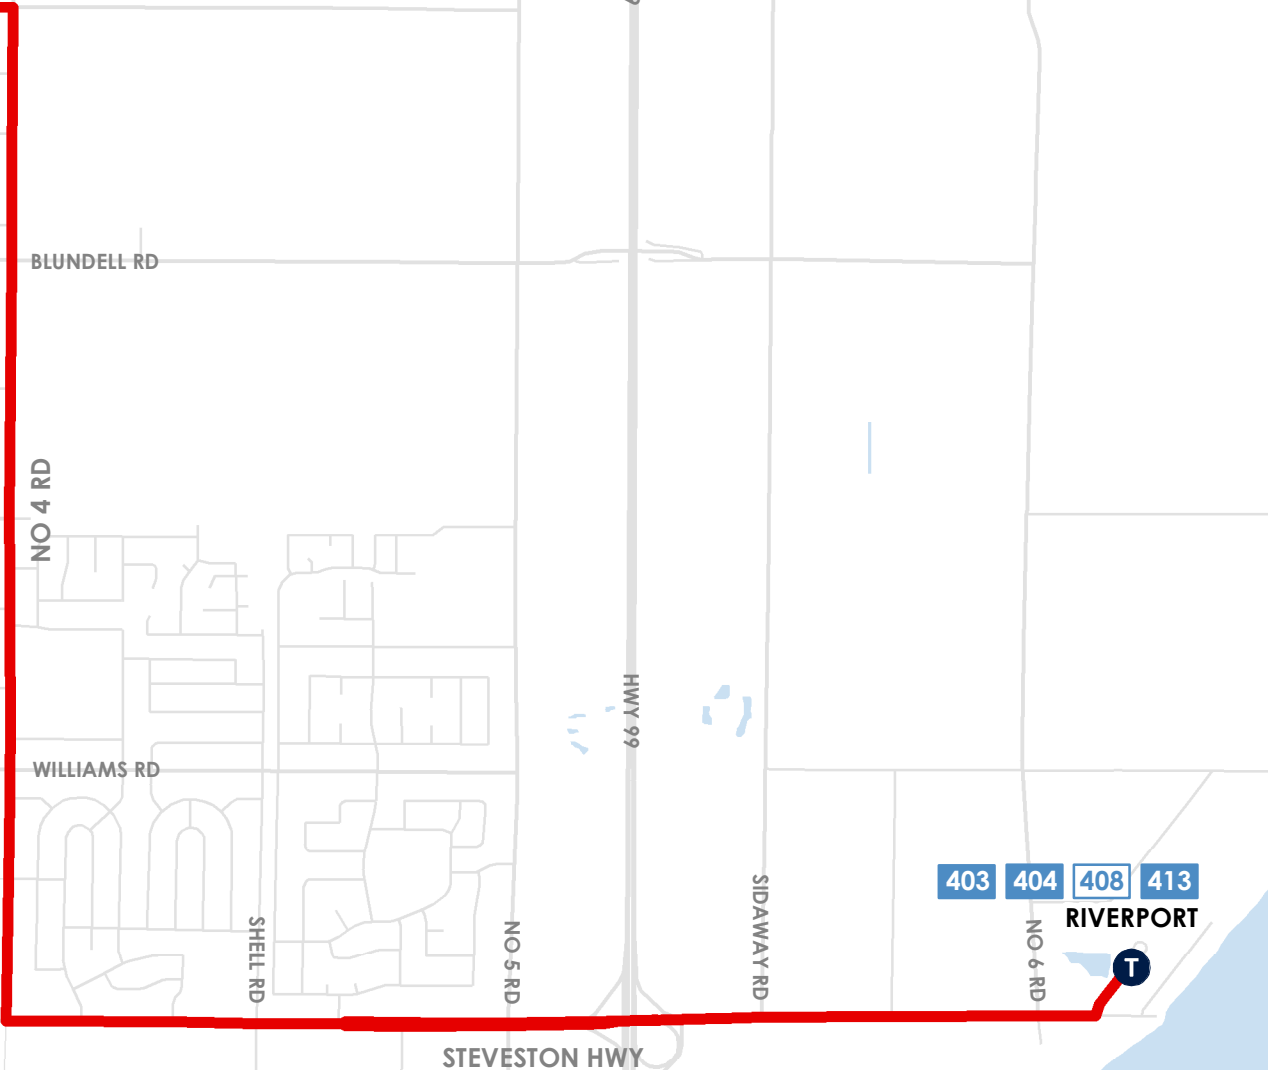

T 404 RICHMOND-BRIGHOUSE / FOUR ROAD

RICHMOND-BRIGHOUSE

301	401	402	403
404	405	406	407
408	410	414	416
430	N10		

NO 3 RD
GRANVILLE AVE

- Regular Route
- Canada Line
- Terminus

RICHMOND-BRIGHOUSE

SABA RD
BUSWELL ST
BUS MALL
COOK RD
NO 3 RD

403	404	408	413
-----	-----	-----	-----