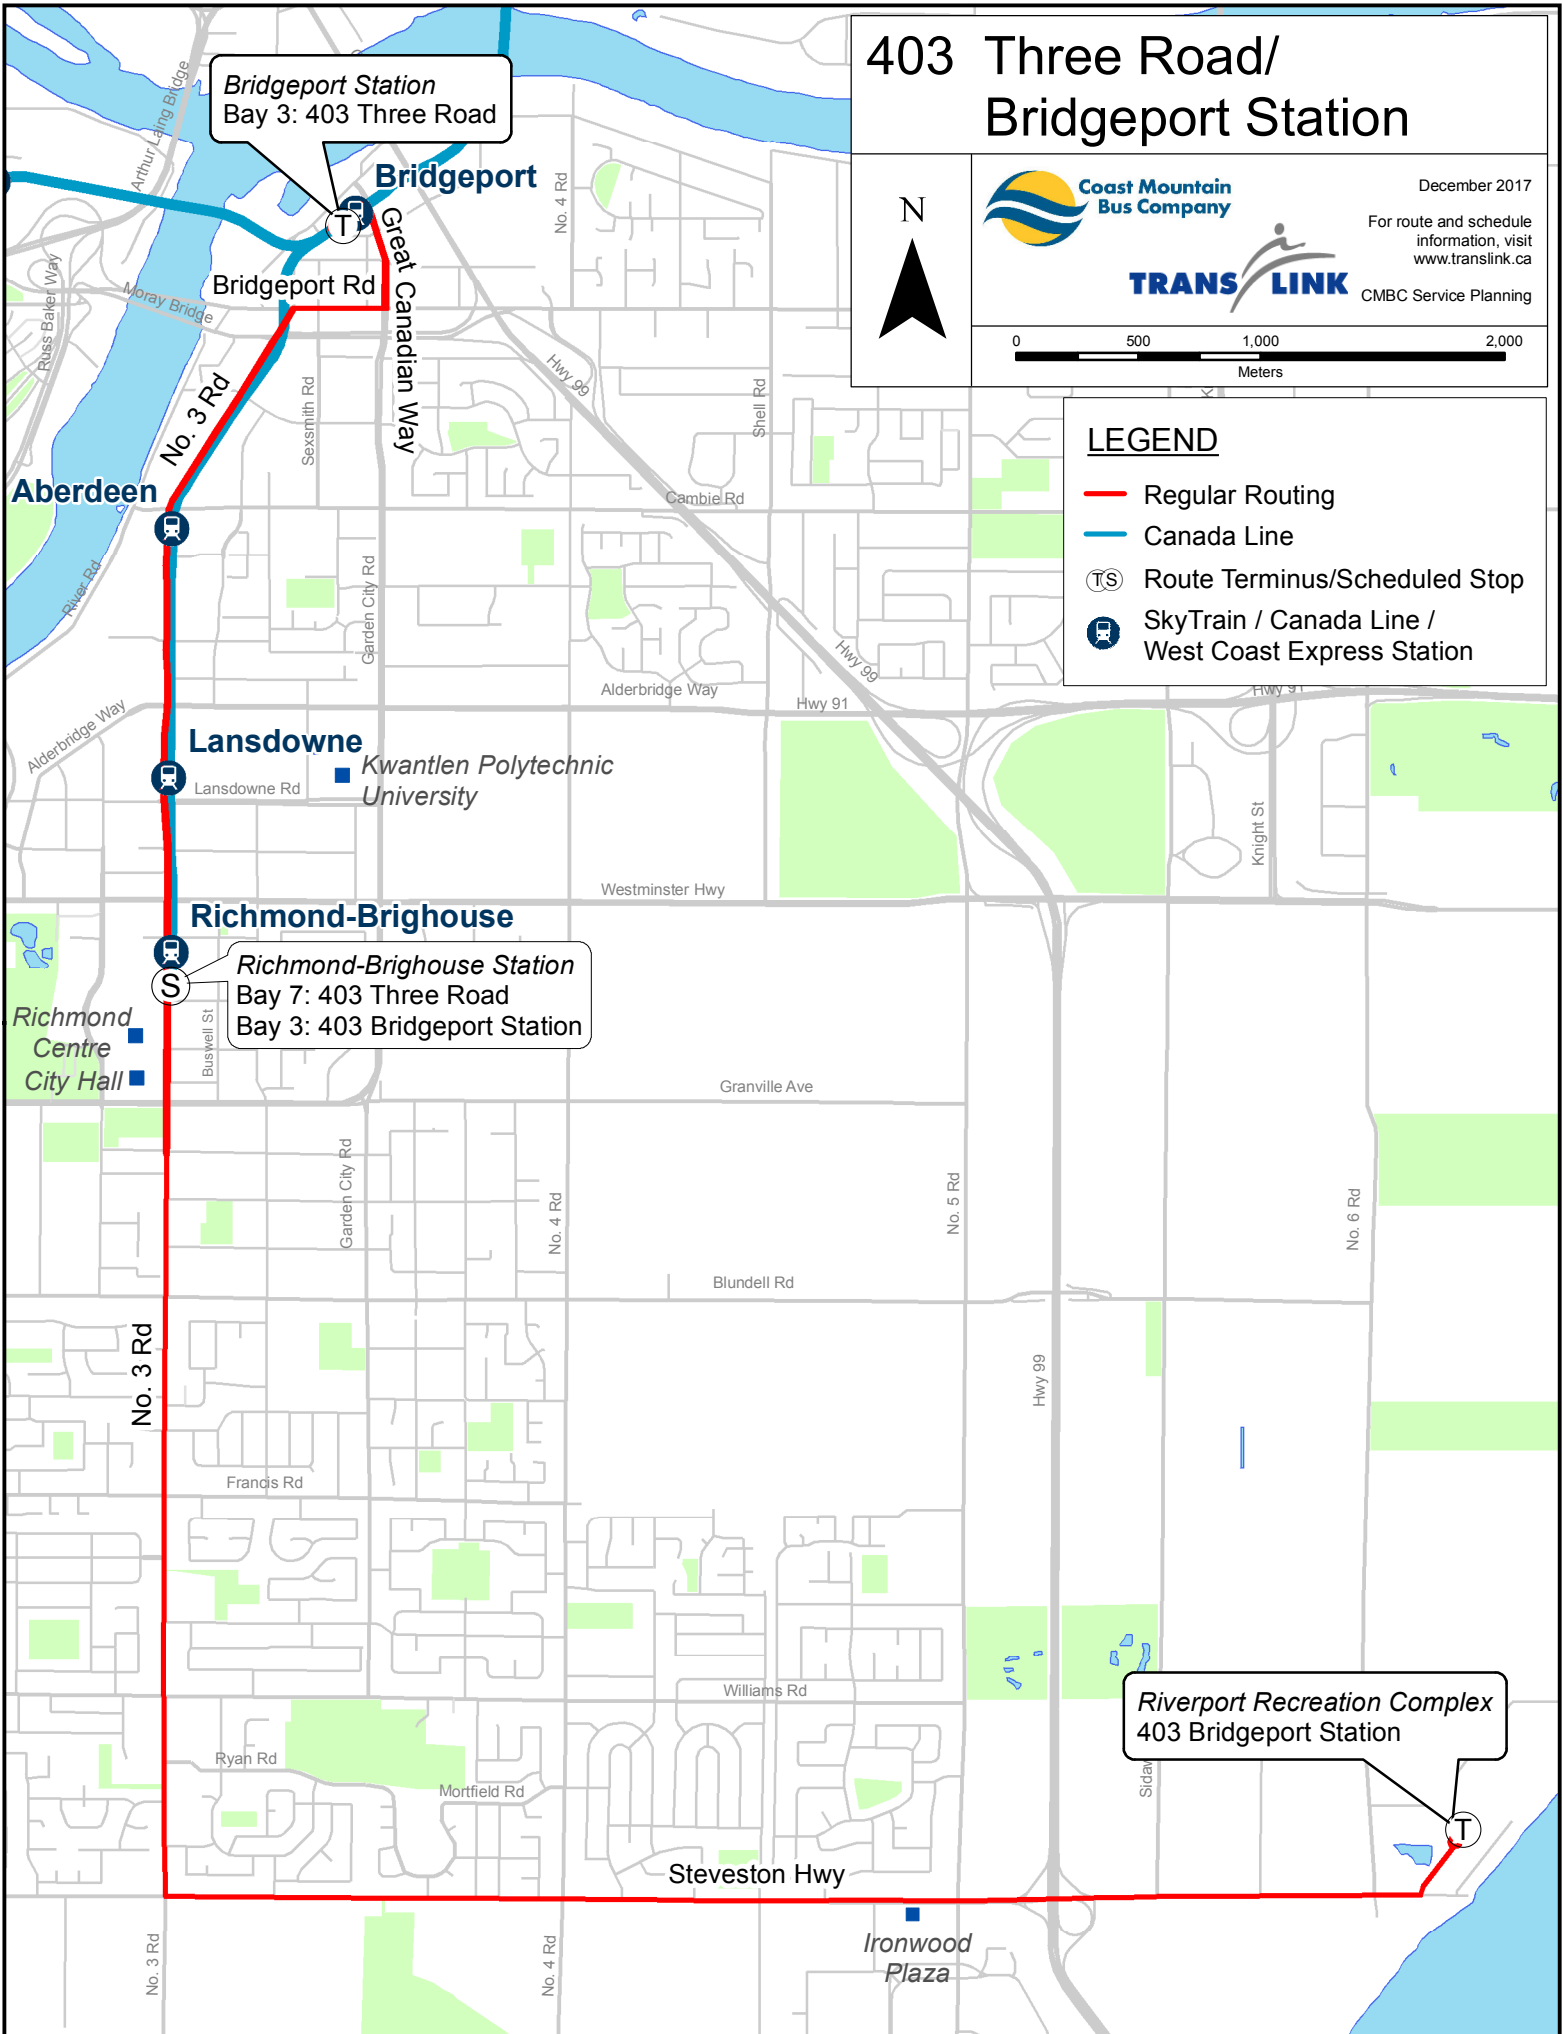

403 Three Road/ Bridgeport Station

December 2017

For route and schedule information, visit www.translink.ca

CMBC Service Planning

LEGEND

- Regular Routing
- Canada Line
- Route Terminus/Scheduled Stop
- SkyTrain / Canada Line / West Coast Express Station

Bridgeport Station
Bay 3: 403 Three Road

Richmond-Brighouse Station
Bay 7: 403 Three Road
Bay 3: 403 Bridgeport Station

Riverport Recreation Complex
403 Bridgeport Station