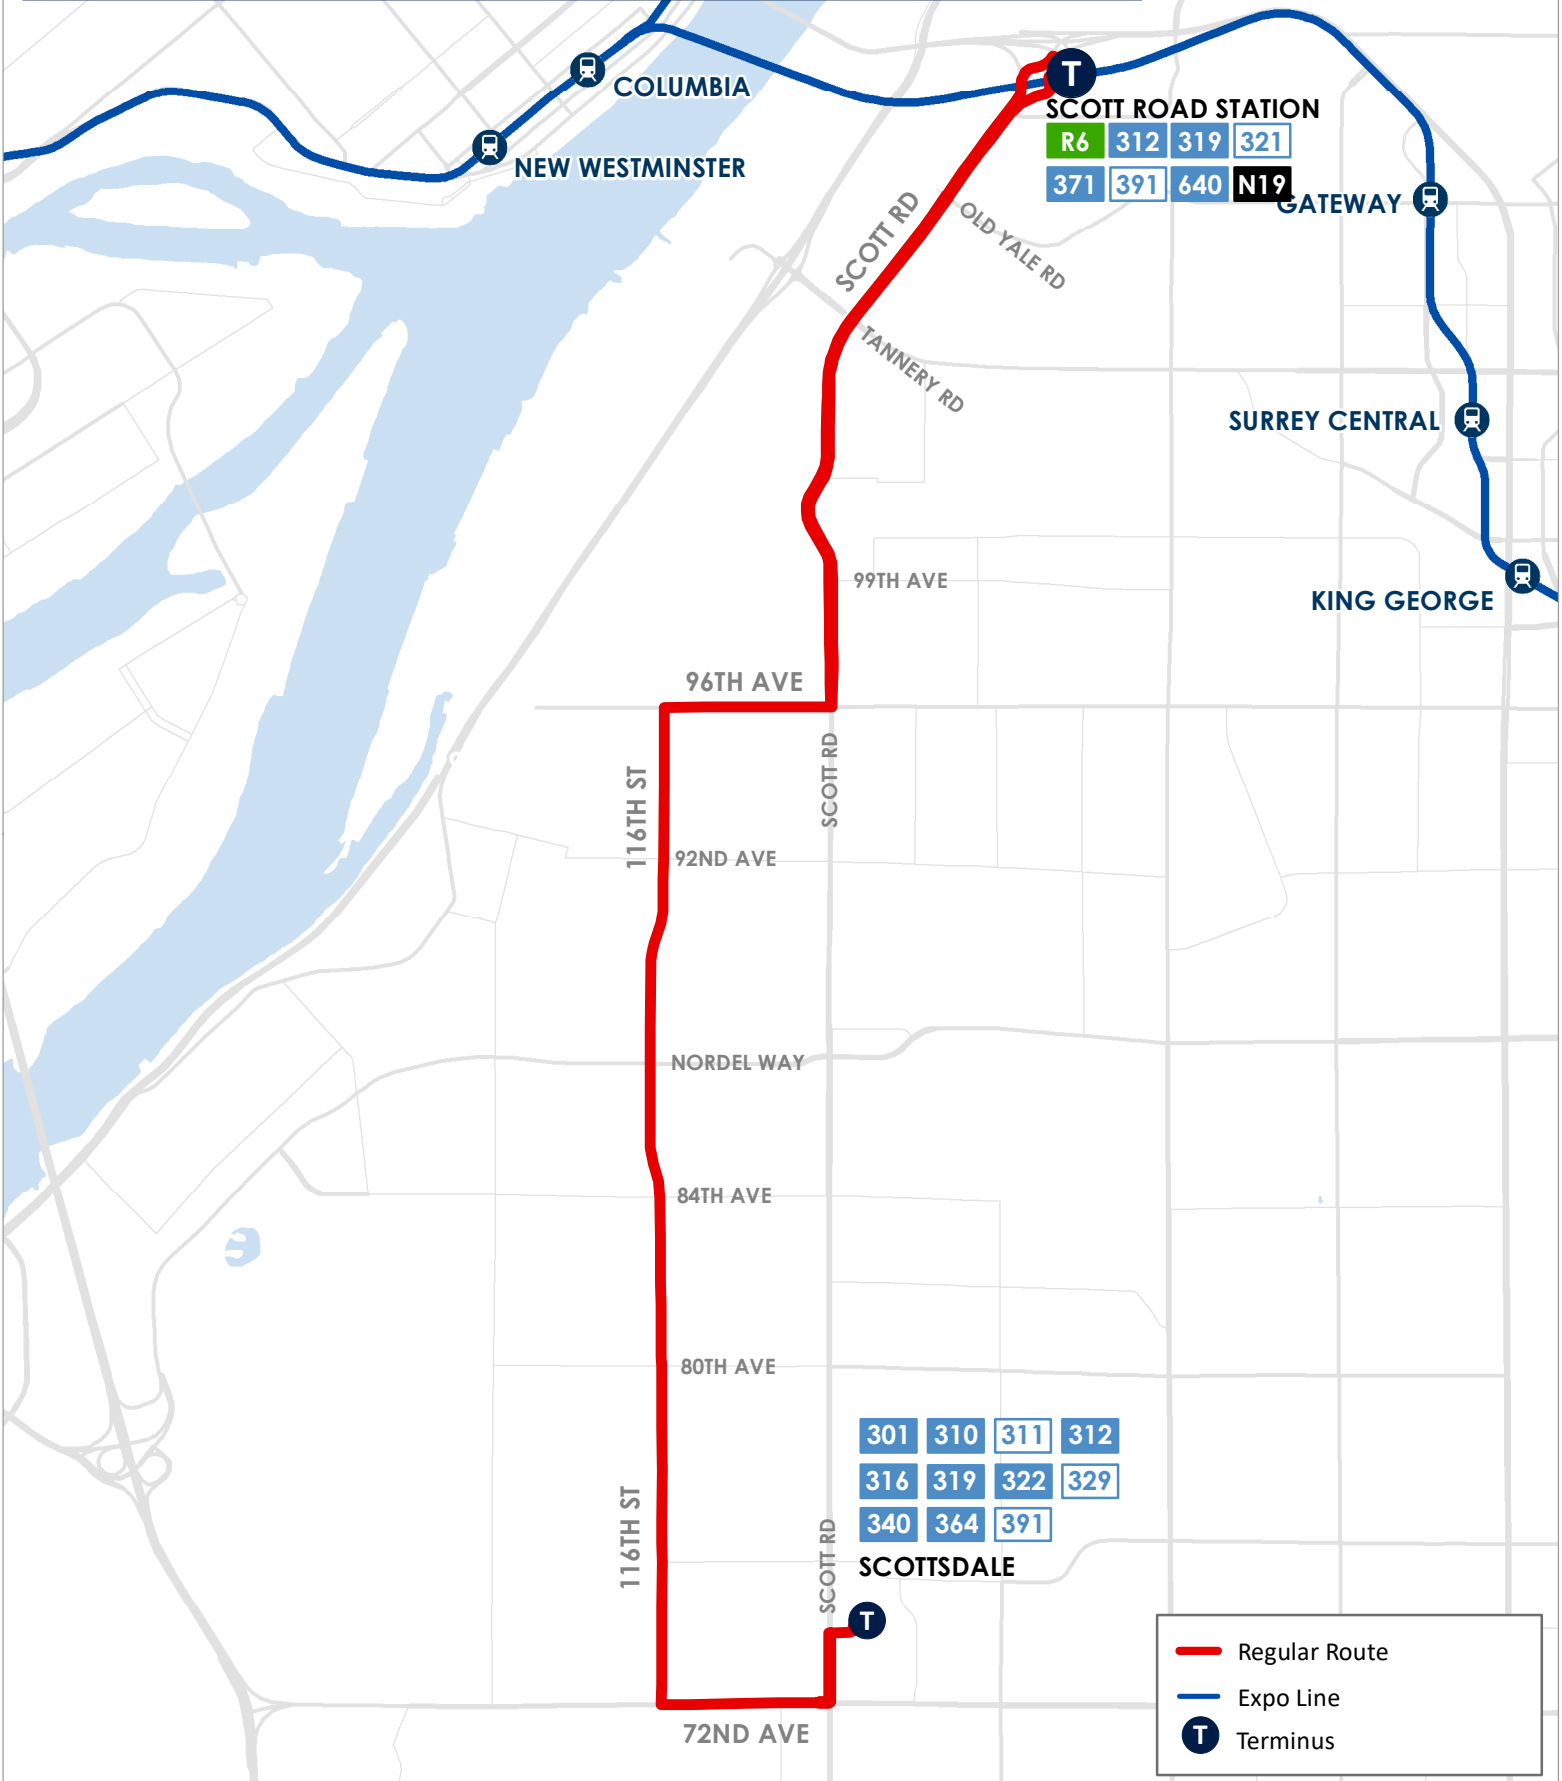

T **391** **116TH STREET**
SCOTT RD / SCOTTSDALE

— Regular Route
— Expo Line
T Terminus