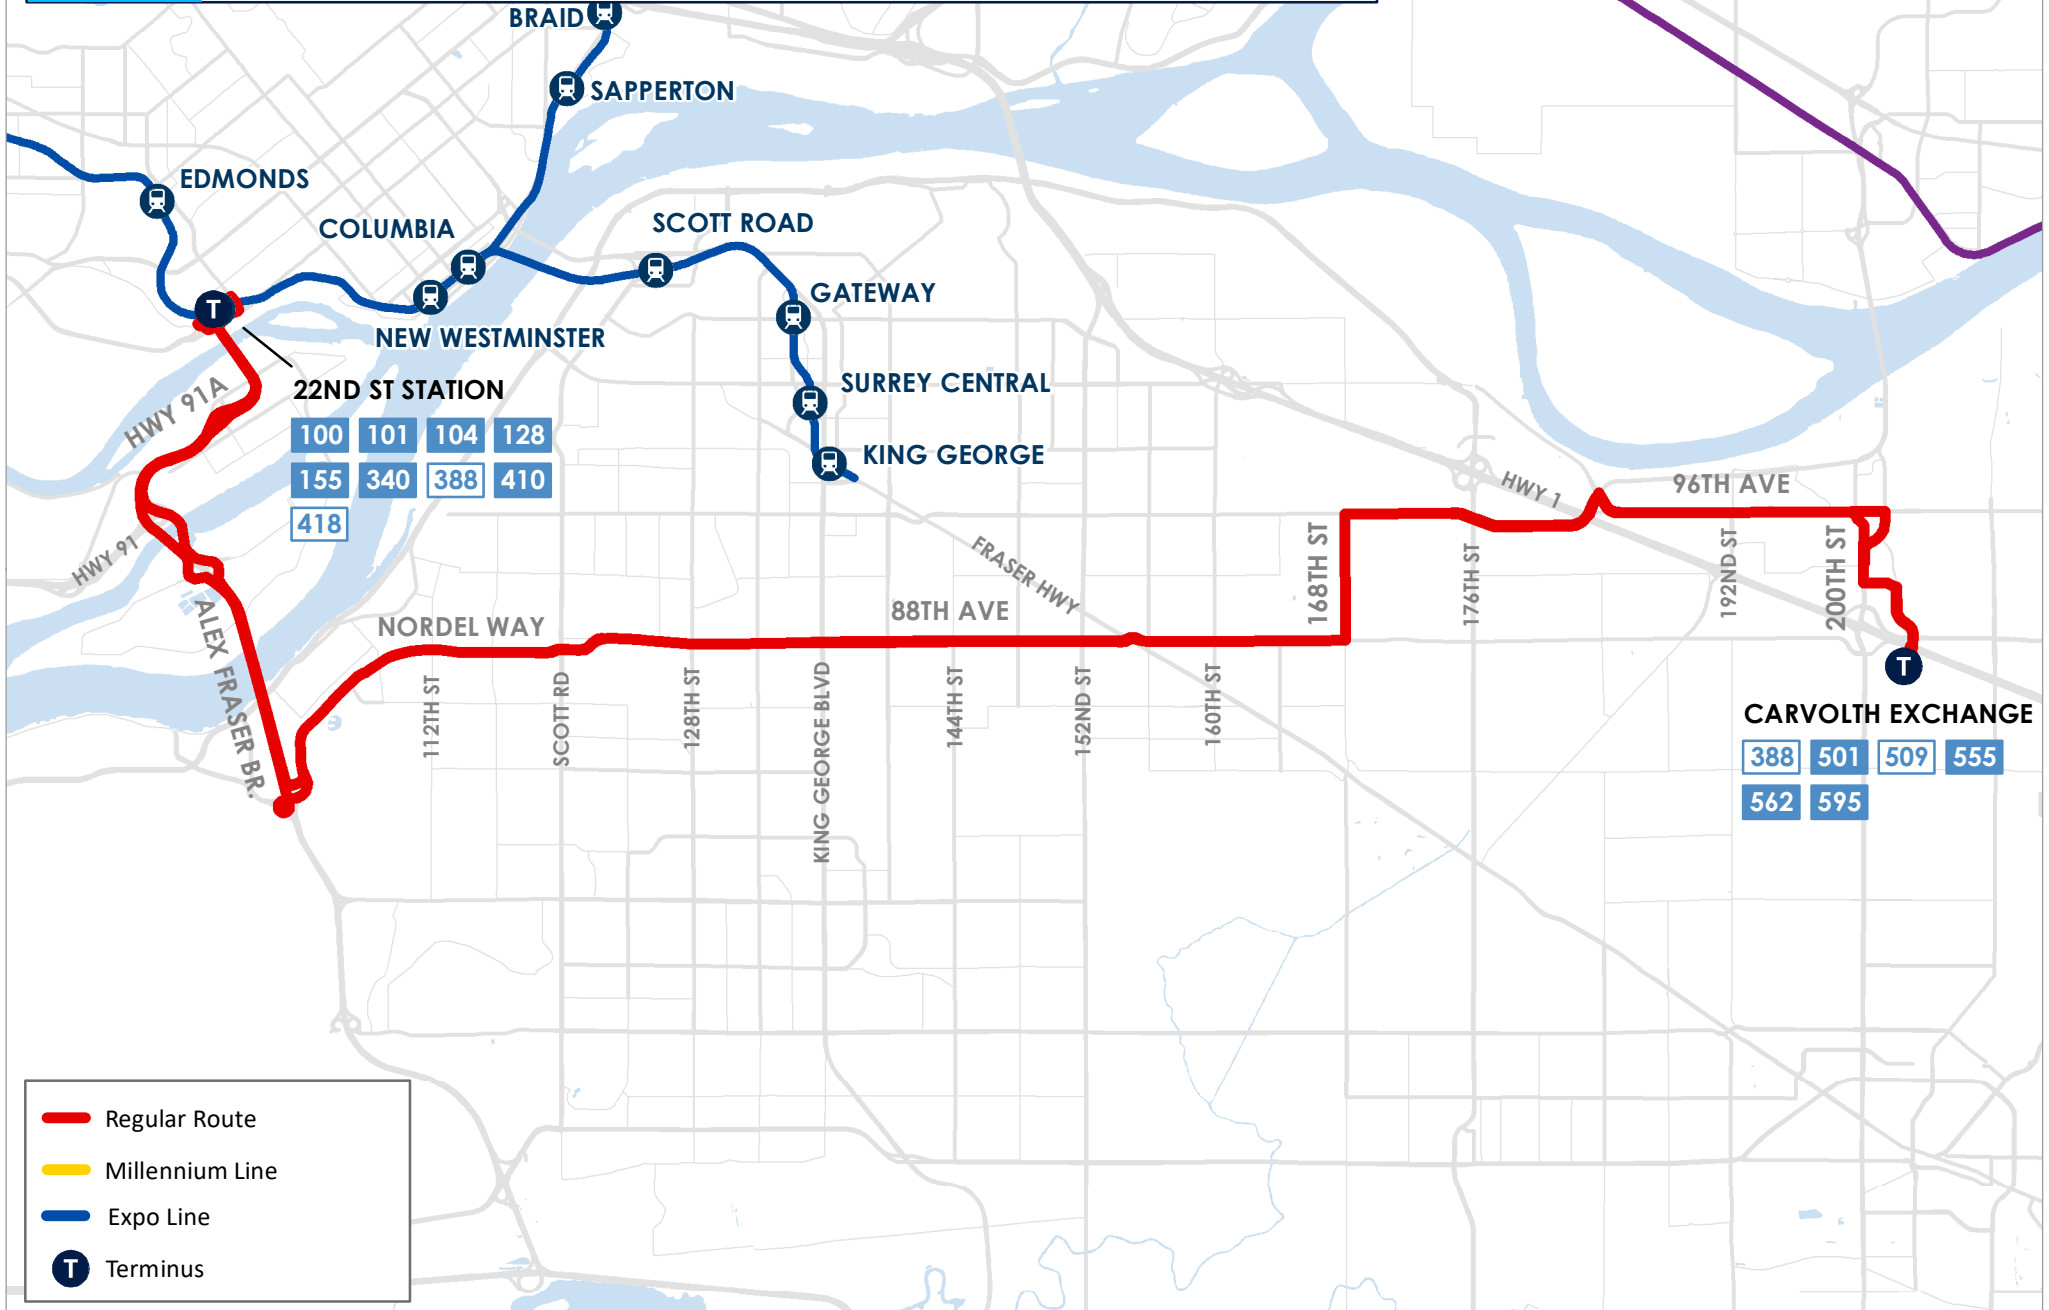

388 88TH AVENUE 22ND STREET STATION / CARVOLTH

- Regular Route
- Millennium Line
- Expo Line
- Terminus